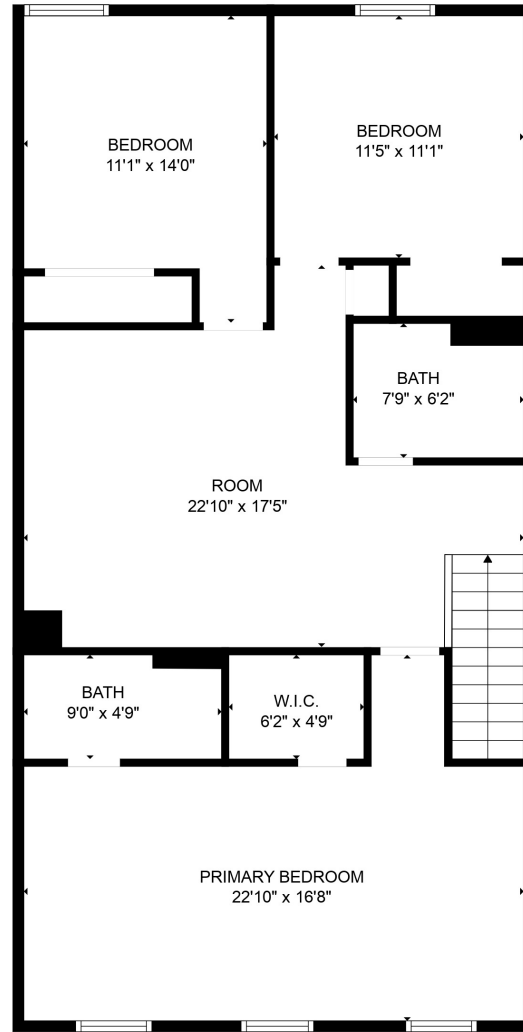

FLOOR 1

FLOOR 2

Total scanned area: 2206 sq. ft

SIZES AND DIMENSIONS ARE APPROXIMATE. ACTUAL MAY VARY.

Total scanned area: 2206 sq. ft

SIZES AND DIMENSIONS ARE APPROXIMATE. ACTUAL MAY VARY.

Total scanned area: 2206 sq. ft

SIZES AND DIMENSIONS ARE APPROXIMATE. ACTUAL MAY VARY.