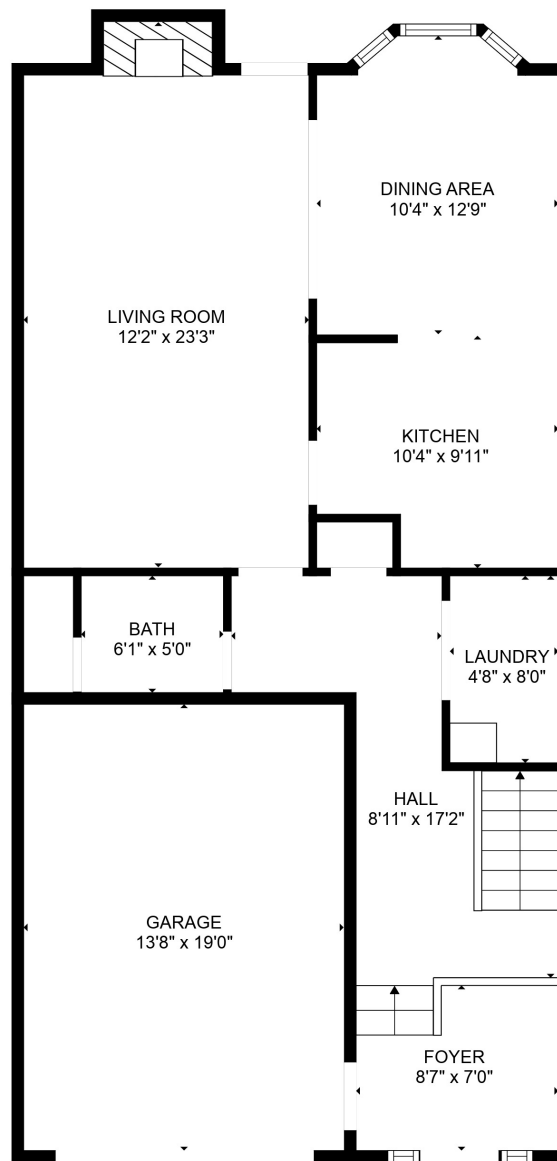

FLOOR 1

FLOOR 2

Total scanned area: 2206 sq. ft

SIZES AND DIMENSIONS ARE APPROXIMATE. ACTUAL MAY VARY.

Total scanned area: 2206 sq. ft

SIZES AND DIMENSIONS ARE APPROXIMATE. ACTUAL MAY VARY.

Total scanned area: 2206 sq. ft

SIZES AND DIMENSIONS ARE APPROXIMATE. ACTUAL MAY VARY.