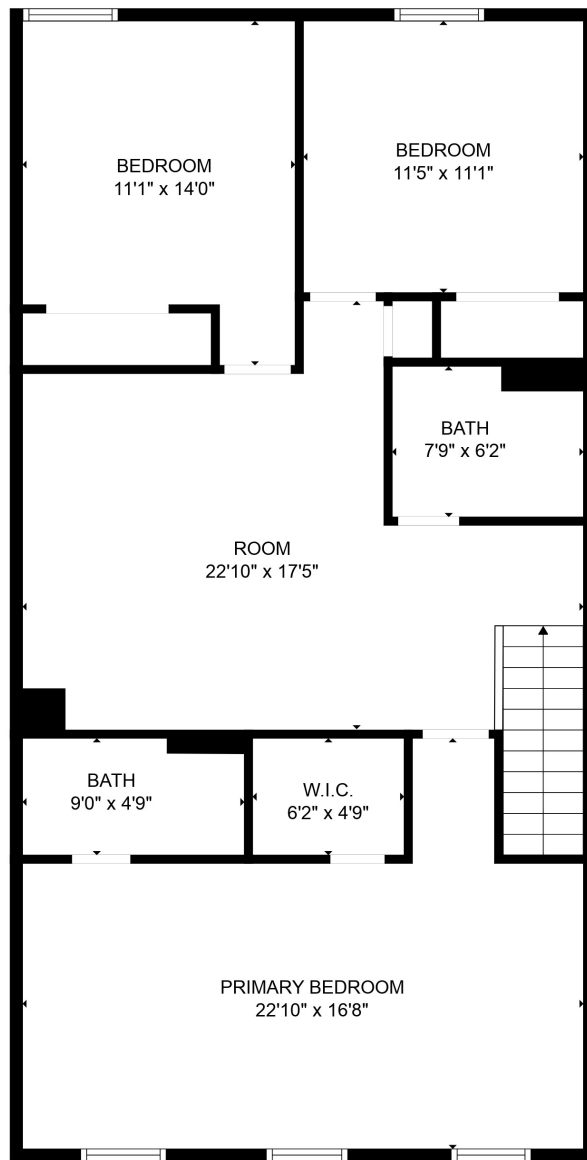

FLOOR 1

FLOOR 2

Total scanned area: 2206 sq. ft

SIZES AND DIMENSIONS ARE APPROXIMATE. ACTUAL MAY VARY.

Total scanned area: 2206 sq. ft

SIZES AND DIMENSIONS ARE APPROXIMATE. ACTUAL MAY VARY.

Total scanned area: 2206 sq. ft

SIZES AND DIMENSIONS ARE APPROXIMATE. ACTUAL MAY VARY.