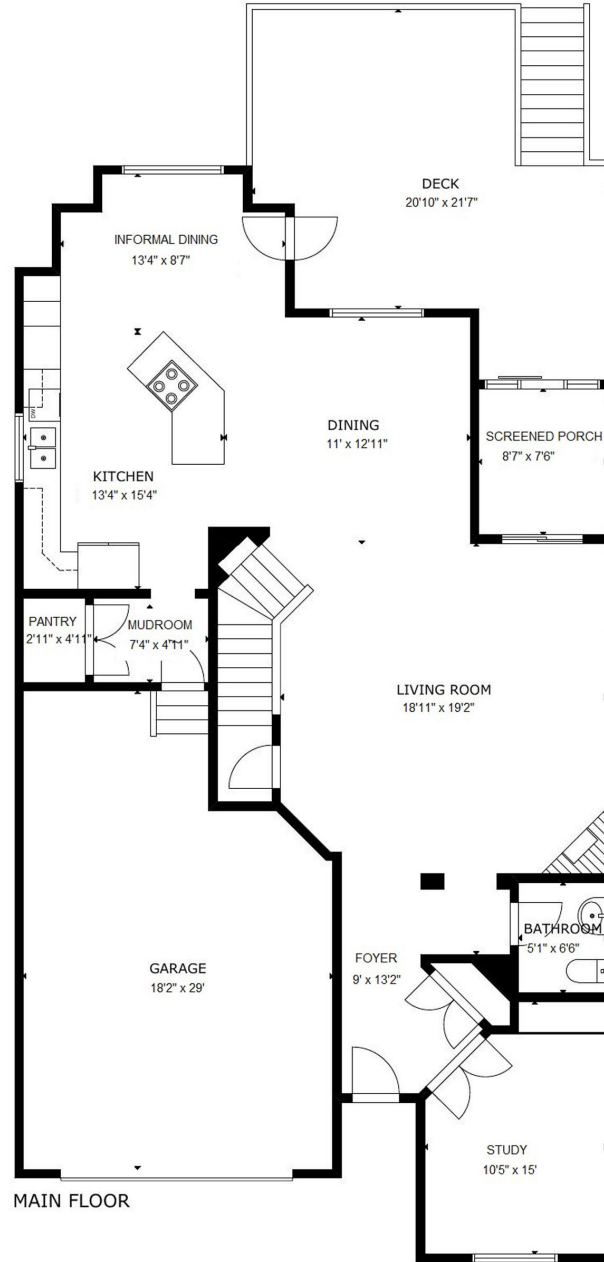

7341 Newport Avenue Raleigh, NC 27613

The following dimensions are approximate interior wall to wall dimensions, measured on site, from the widest portion of each room, then calculated to Feet/Inches from Rounded Decimal Feet. Information deemed reliable, but not guaranteed.