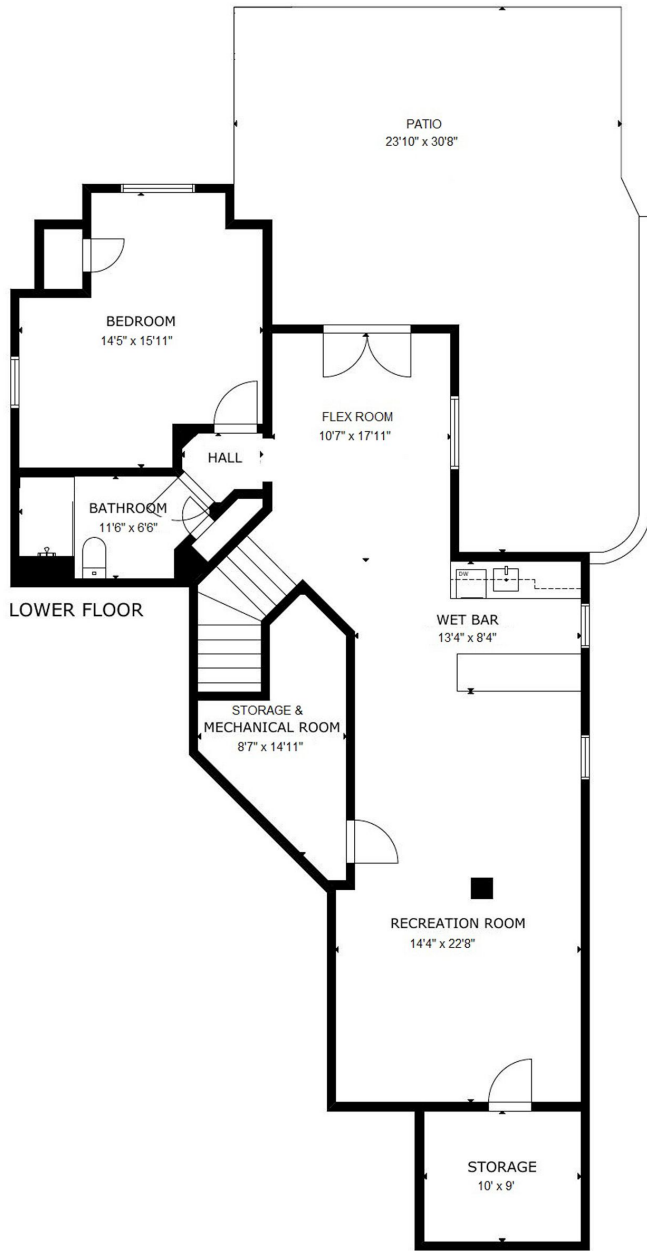

7341 Newport Avenue Raleigh, NC 27613

The following dimensions are approximate interior wall to wall dimensions, measured on site, from the widest portion of each room, then calculated to Feet/Inches from Rounded Decimal Feet. Information deemed reliable, but not guaranteed.