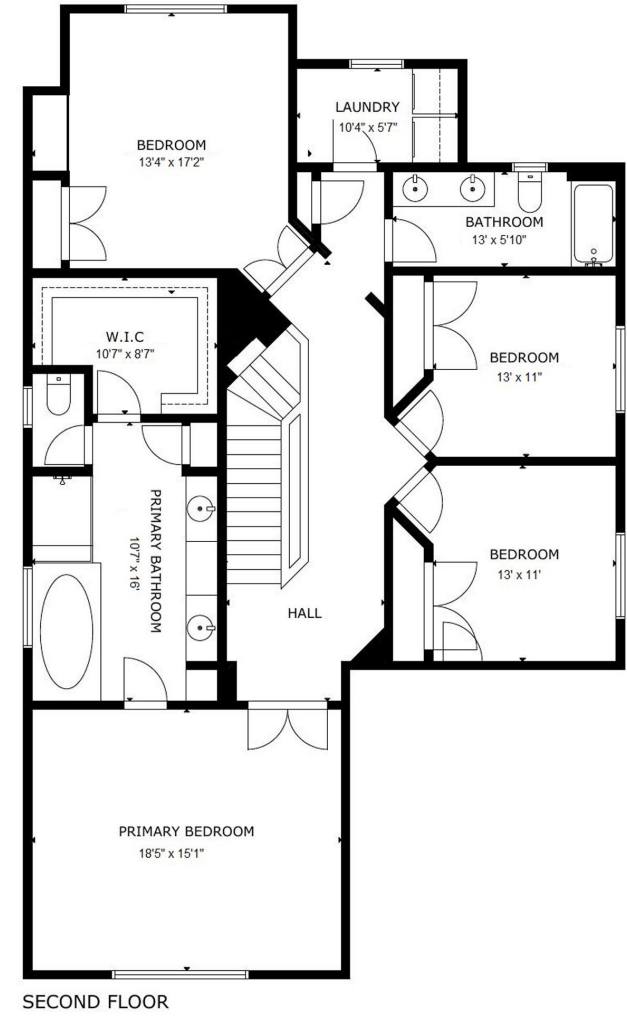

7341 Newport Avenue Raleigh, NC 27613

The following dimensions are approximate interior wall to wall dimensions, measured on site, from the widest portion of each room, then calculated to Feet/Inches from Rounded Decimal Feet. Information deemed reliable, but not guaranteed.