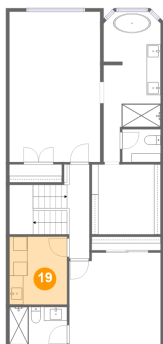

18 Floor 3 - Bath

Dimensions: 8'2" x 21'7"
Area: 143 sq. ft
Counted as living area: Yes

Heated: Yes
Finished: Yes
Enclosed: Yes
Contiguous: Yes
Permitted: Yes
Wet space: Yes
Addition: No
Conversion: No

19 Floor 3 - Utility