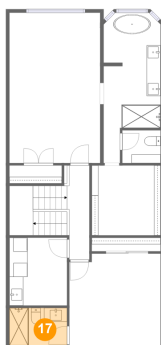

15 Floor 3 - Bedroom

Dimensions: 13'0" x 21'7"
Area: 281 sq. ft
Counted as living area: Yes

Heated: Yes
Finished: Yes
Enclosed: Yes
Contiguous: Yes
Permitted: Yes
Wet space: No
Addition: No
Conversion: No

16 Floor 3 - Bath

Dimensions: 5'6" x 4'8"
Area: 26 sq. ft
Counted as living area: Yes

Heated: Yes
Finished: Yes
Enclosed: Yes
Contiguous: Yes
Permitted: Yes
Wet space: Yes
Addition: No
Conversion: No

17 Floor 3 - Bath