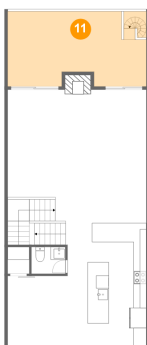

11 Floor 2 - Outdoor

Dimensions: 21'8" x 11'9"
Area: 241 sq. ft
Counted as living area: No

Heated: No
Finished: Yes
Enclosed: No
Contiguous: Yes
Permitted: Yes
Wet space: No
Addition: No
Conversion: No