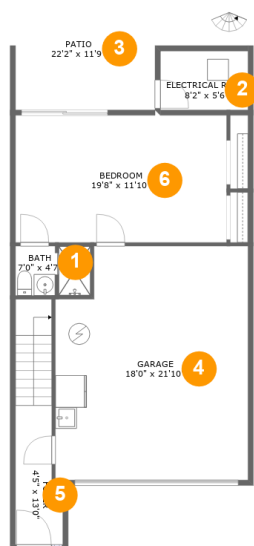

 **3,316** Total sqft

165 Marina Del Rey Court, Sand Key Club, Clearwater Beach, Pinellas County, Florida, United States, 33767

Room dimensions

Floor 1

Total sqft: 1068 Living area: 0

#		Dimensions	sqft	Counted as living area
1	Bath	7'0" x 4'7"	31 sq. ft	No
2	Room	8'2" x 5'6"	45 sq. ft	No
3	Outdoor	22'2" x 11'9"	206 sq. ft	No
4	Garage	18'0" x 21'10"	374 sq. ft	No
5	Entry	4'5" x 13'0"	83 sq. ft	No
6	Bedroom	19'8" x 11'10"	234 sq. ft	No

165 Marina Del Rey Court, Sand Key Club, Clearwater Beach, Pinellas County, Florida, United States, 33767

Room dimensions

Floor 2

Total sqft: 1170 Living area: 917

#		Dimensions	sqft	Counted as living area
7	Kitchen	12'7" x 19'6"	275 sq. ft	Yes
8	Living Room	21'8" x 20'6"	455 sq. ft	Yes
9	Bath	5'4" x 4'2"	22 sq. ft	Yes
10	Dining Room	9'4" x 10'11"	102 sq. ft	Yes
11	Outdoor	21'8" x 11'9"	241 sq. ft	No

10 Floor 2 - Dining Room

Dimensions: 9'4" x 10'11"
Area: 102 sq. ft
Counted as living area: Yes

Heated: Yes
Finished: Yes
Enclosed: Yes
Contiguous: Yes
Permitted: Yes
Wet space: No
Addition: No
Conversion: No

18 Floor 3 - Bath

Dimensions: 8'2" x 21'7"
Area: 143 sq. ft
Counted as living area: Yes

Heated: Yes
Finished: Yes
Enclosed: Yes
Contiguous: Yes
Permitted: Yes
Wet space: Yes
Addition: No
Conversion: No

19 Floor 3 - Utility