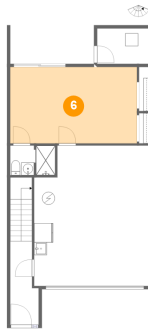

165 Marina Del Rey Court, Sand Key Club, Clearwater Beach, Pinellas County, Florida, United States, 33767

6 Floor 1 - Bedroom

Dimensions: 19'8" x 11'10"
Area: 234 sq. ft
Counted as living area: No

Heated: Yes
Finished: No
Enclosed: Yes
Contiguous: Yes
Permitted: Yes
Wet space: No
Addition: No
Conversion: No