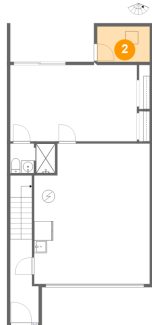

165 Marina Del Rey Court, Sand Key Club, Clearwater Beach, Pinellas County, Florida, United States, 33767

Room dimensions

Floor 3

Total sqft: 1078 Living area: 1078

#		Dimensions	sqft	Counted as living area
12	Bedroom	13'1" x 13'2"	169 sq. ft	Yes
13	Hall	3'2" x 13'6"	102 sq. ft	Yes
14	Cl	9'11" x 10'0"	99 sq. ft	Yes
15	Bedroom	13'0" x 21'7"	281 sq. ft	Yes
16	Bath	5'6" x 4'8"	26 sq. ft	Yes
17	Bath	8'3" x 5'5"	45 sq. ft	Yes
18	Bath	8'2" x 21'7"	143 sq. ft	Yes
19	Utility	8'3" x 9'9"	80 sq. ft	Yes

165 Marina Del Rey Court, Sand Key Club, Clearwater Beach, Pinellas County, Florida, United States, 33767

1 Floor 1 - Bath

Dimensions: 7'0" x 4'7"
Area: 31 sq. ft
Counted as living area: No

Heated: Yes
Finished: Yes
Enclosed: Yes
Contiguous: No
Permitted: Yes
Wet space: Yes
Addition: No
Conversion: No

2 Floor 1 - Room

Dimensions: 8'2" x 5'6"
Area: 45 sq. ft
Counted as living area: No

Heated: No
Finished: No
Enclosed: Yes
Contiguous: Yes
Permitted: Yes
Wet space: No
Addition: No
Conversion: No

165 Marina Del Rey Court, Sand Key Club, Clearwater Beach, Pinellas County, Florida, United States, 33767

3 Floor 1 - Outdoor

Dimensions: 22'2" x 11'9"
Area: 206 sq. ft
Counted as living area: No

Heated: No
Finished: Yes
Enclosed: No
Contiguous: Yes
Permitted: Yes
Wet space: No
Addition: No
Conversion: No

4 Floor 1 - Garage