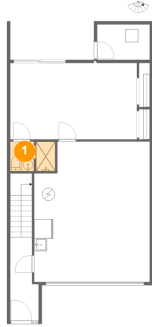

165 Marina Del Rey Court, Sand Key Club, Clearwater Beach, Pinellas County, Florida, United States, 33767

Room dimensions

Floor 2

Total sqft: 1170 Living area: 917

#		Dimensions	sqft	Counted as living area
7	Kitchen	12'7" x 19'6"	275 sq. ft	Yes
8	Living Room	21'8" x 20'6"	455 sq. ft	Yes
9	Bath	5'4" x 4'2"	22 sq. ft	Yes
10	Dining Room	9'4" x 10'11"	102 sq. ft	Yes
11	Outdoor	21'8" x 11'9"	241 sq. ft	No

165 Marina Del Rey Court, Sand Key Club, Clearwater Beach, Pinellas County, Florida, United States, 33767

Room dimensions

Floor 3

Total sqft: 1078 Living area: 1078

#		Dimensions	sqft	Counted as living area
12	Bedroom	13'1" x 13'2"	169 sq. ft	Yes
13	Hall	3'2" x 13'6"	102 sq. ft	Yes
14	Cl	9'11" x 10'0"	99 sq. ft	Yes
15	Bedroom	13'0" x 21'7"	281 sq. ft	Yes
16	Bath	5'6" x 4'8"	26 sq. ft	Yes
17	Bath	8'3" x 5'5"	45 sq. ft	Yes
18	Bath	8'2" x 21'7"	143 sq. ft	Yes
19	Utility	8'3" x 9'9"	80 sq. ft	Yes

165 Marina Del Rey Court, Sand Key Club, Clearwater Beach, Pinellas County, Florida, United States, 33767

1 Floor 1 - Bath

Dimensions: 7'0" x 4'7"
Area: 31 sq. ft
Counted as living area: No

Heated: Yes
Finished: Yes
Enclosed: Yes
Contiguous: No
Permitted: Yes
Wet space: Yes
Addition: No
Conversion: No

2 Floor 1 - Room

Dimensions: 8'2" x 5'6"
Area: 45 sq. ft
Counted as living area: No

Heated: No
Finished: No
Enclosed: Yes
Contiguous: Yes
Permitted: Yes
Wet space: No
Addition: No
Conversion: No

165 Marina Del Rey Court, Sand Key Club, Clearwater Beach, Pinellas County, Florida, United States, 33767