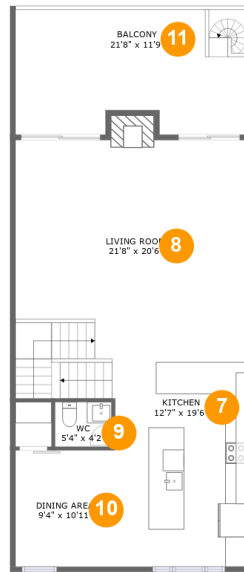

 **3,316** Total sqft

165 Marina Del Rey Court, Sand Key Club, Clearwater Beach, Pinellas County, Florida, United States, 33767

Room dimensions

Floor 1

Total sqft: 1068 Living area: 0

#		Dimensions	sqft	Counted as living area
1	Bath	7'0" x 4'7"	31 sq. ft	No
2	Room	8'2" x 5'6"	45 sq. ft	No
3	Outdoor	22'2" x 11'9"	206 sq. ft	No
4	Garage	18'0" x 21'10"	374 sq. ft	No
5	Entry	4'5" x 13'0"	83 sq. ft	No
6	Bedroom	19'8" x 11'10"	234 sq. ft	No

165 Marina Del Rey Court, Sand Key Club, Clearwater Beach, Pinellas County, Florida, United States, 33767

Room dimensions

Floor 2

Total sqft: 1170 Living area: 917

#		Dimensions	sqft	Counted as living area
7	Kitchen	12'7" x 19'6"	275 sq. ft	Yes
8	Living Room	21'8" x 20'6"	455 sq. ft	Yes
9	Bath	5'4" x 4'2"	22 sq. ft	Yes
10	Dining Room	9'4" x 10'11"	102 sq. ft	Yes
11	Outdoor	21'8" x 11'9"	241 sq. ft	No

165 Marina Del Rey Court, Sand Key Club, Clearwater Beach, Pinellas County, Florida, United States, 33767

Room dimensions

Floor 3

Total sqft: 1078 Living area: 1078

#		Dimensions	sqft	Counted as living area
12	Bedroom	13'1" x 13'2"	169 sq. ft	Yes
13	Hall	3'2" x 13'6"	102 sq. ft	Yes
14	Cl	9'11" x 10'0"	99 sq. ft	Yes
15	Bedroom	13'0" x 21'7"	281 sq. ft	Yes
16	Bath	5'6" x 4'8"	26 sq. ft	Yes
17	Bath	8'3" x 5'5"	45 sq. ft	Yes
18	Bath	8'2" x 21'7"	143 sq. ft	Yes
19	Utility	8'3" x 9'9"	80 sq. ft	Yes

10 Floor 2 - Dining Room

Dimensions: 9'4" x 10'11"
Area: 102 sq. ft
Counted as living area: Yes

Heated: Yes
Finished: Yes
Enclosed: Yes
Contiguous: Yes
Permitted: Yes
Wet space: No
Addition: No
Conversion: No