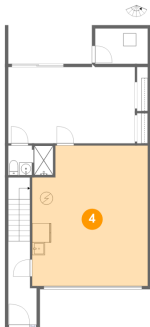

2 Floor 1 - Room

Dimensions: 8'2" x 5'6"
Area: 45 sq. ft
Counted as living area: No

Heated: No
Finished: No
Enclosed: Yes
Contiguous: Yes
Permitted: Yes
Wet space: No
Addition: No
Conversion: No

165 Marina Del Rey Court, Sand Key Club, Clearwater Beach, Pinellas County, Florida, United States, 33767

3 Floor 1 - Outdoor

Dimensions: 22'2" x 11'9"
Area: 206 sq. ft
Counted as living area: No

Heated: No
Finished: Yes
Enclosed: No
Contiguous: Yes
Permitted: Yes
Wet space: No
Addition: No
Conversion: No

4 Floor 1 - Garage