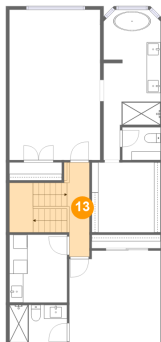

13 Floor 3 - Hall

Dimensions: 3'2" x 13'6"
Area: 102 sq. ft
Counted as living area: Yes

Heated: Yes
Finished: Yes
Enclosed: Yes
Contiguous: Yes
Permitted: Yes
Wet space: No
Addition: No
Conversion: No