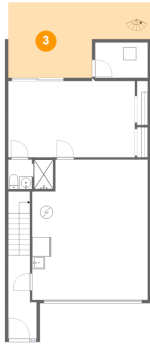

165 Marina Del Rey Court, Sand Key Club, Clearwater Beach, Pinellas County, Florida, United States, 33767

1 Floor 1 - Bath

Dimensions: 7'0" x 4'7"
Area: 31 sq. ft
Counted as living area: No

Heated: Yes
Finished: Yes
Enclosed: Yes
Contiguous: No
Permitted: Yes
Wet space: Yes
Addition: No
Conversion: No

2 Floor 1 - Room

Dimensions: 8'2" x 5'6"
Area: 45 sq. ft
Counted as living area: No

Heated: No
Finished: No
Enclosed: Yes
Contiguous: Yes
Permitted: Yes
Wet space: No
Addition: No
Conversion: No

165 Marina Del Rey Court, Sand Key Club, Clearwater Beach, Pinellas County, Florida, United States, 33767

3 Floor 1 - Outdoor

Dimensions: 22'2" x 11'9"
Area: 206 sq. ft
Counted as living area: No

Heated: No
Finished: Yes
Enclosed: No
Contiguous: Yes
Permitted: Yes
Wet space: No
Addition: No
Conversion: No

4 Floor 1 - Garage

Dimensions: 18'0" x 21'10"
Area: 374 sq. ft
Counted as living area: No

Heated: No
Finished: No
Enclosed: Yes
Contiguous: Yes
Permitted: Yes
Wet space: No
Addition: No
Conversion: No

5 Floor 1 - Entry

Dimensions: 4'5" x 13'0"
Area: 83 sq. ft
Counted as living area: No