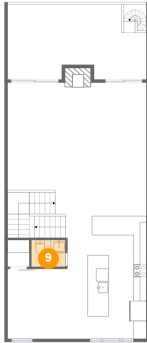

8 Floor 2 - Living Room

Dimensions: 21'8" x 20'6"
Area: 455 sq. ft
Counted as living area: Yes

Heated: Yes
Finished: Yes
Enclosed: Yes
Contiguous: Yes
Permitted: Yes
Wet space: No
Addition: No
Conversion: No

165 Marina Del Rey Court, Sand Key Club, Clearwater Beach, Pinellas County, Florida, United States, 33767

9 Floor 2 - Bath

Dimensions: 5'4" x 4'2"
Area: 22 sq. ft
Counted as living area: Yes

Heated: Yes
Finished: Yes
Enclosed: Yes
Contiguous: Yes
Permitted: Yes
Wet space: Yes
Addition: No
Conversion: No