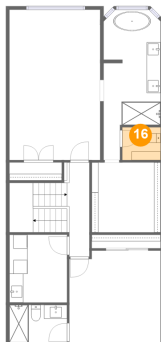

16 Floor 3 - Bath

Dimensions: 5'6" x 4'8"
Area: 26 sq. ft
Counted as living area: Yes

Heated: Yes
Finished: Yes
Enclosed: Yes
Contiguous: Yes
Permitted: Yes
Wet space: Yes
Addition: No
Conversion: No