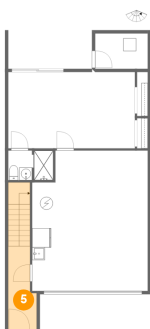

2 Floor 1 - Room

Dimensions: 8'2" x 5'6"
Area: 45 sq. ft
Counted as living area: No

Heated: No
Finished: No
Enclosed: Yes
Contiguous: Yes
Permitted: Yes
Wet space: No
Addition: No
Conversion: No

165 Marina Del Rey Court, Sand Key Club, Clearwater Beach, Pinellas County, Florida, United States, 33767

3 Floor 1 - Outdoor

Dimensions: 22'2" x 11'9"
Area: 206 sq. ft
Counted as living area: No

Heated: No
Finished: Yes
Enclosed: No
Contiguous: Yes
Permitted: Yes
Wet space: No
Addition: No
Conversion: No

4 Floor 1 - Garage

Dimensions: 18'0" x 21'10"
Area: 374 sq. ft
Counted as living area: No

Heated: No
Finished: No
Enclosed: Yes
Contiguous: Yes
Permitted: Yes
Wet space: No
Addition: No
Conversion: No

5 Floor 1 - Entry

Dimensions: 4'5" x 13'0"
Area: 83 sq. ft
Counted as living area: No