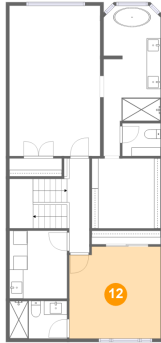

10 Floor 2 - Dining Room

Dimensions: 9'4" x 10'11"
Area: 102 sq. ft
Counted as living area: Yes

Heated: Yes
Finished: Yes
Enclosed: Yes
Contiguous: Yes
Permitted: Yes
Wet space: No
Addition: No
Conversion: No

11 Floor 2 - Outdoor

Dimensions: 21'8" x 11'9"
Area: 241 sq. ft
Counted as living area: No

Heated: No
Finished: Yes
Enclosed: No
Contiguous: Yes
Permitted: Yes
Wet space: No
Addition: No
Conversion: No

165 Marina Del Rey Court, Sand Key Club, Clearwater Beach, Pinellas County, Florida, United States, 33767

12 Floor 3 - Bedroom

Dimensions: 13'1" x 13'2"
Area: 169 sq. ft
Counted as living area: Yes

Heated: Yes
Finished: Yes
Enclosed: Yes
Contiguous: Yes
Permitted: Yes
Wet space: No
Addition: No
Conversion: No