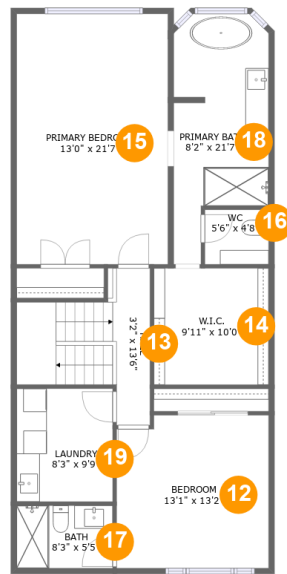

 **3,316** Total sqft

165 Marina Del Rey Court, Sand Key Club, Clearwater Beach, Pinellas County, Florida, United States, 33767

Room dimensions

Floor 1

Total sqft: 1068 Living area: 0

#		Dimensions	sqft	Counted as living area
1	Bath	7'0" x 4'7"	31 sq. ft	No
2	Room	8'2" x 5'6"	45 sq. ft	No
3	Outdoor	22'2" x 11'9"	206 sq. ft	No
4	Garage	18'0" x 21'10"	374 sq. ft	No
5	Entry	4'5" x 13'0"	83 sq. ft	No
6	Bedroom	19'8" x 11'10"	234 sq. ft	No

165 Marina Del Rey Court, Sand Key Club, Clearwater Beach, Pinellas County, Florida, United States, 33767

Room dimensions

Floor 2

Total sqft: 1170 Living area: 917

#		Dimensions	sqft	Counted as living area
7	Kitchen	12'7" x 19'6"	275 sq. ft	Yes
8	Living Room	21'8" x 20'6"	455 sq. ft	Yes
9	Bath	5'4" x 4'2"	22 sq. ft	Yes
10	Dining Room	9'4" x 10'11"	102 sq. ft	Yes
11	Outdoor	21'8" x 11'9"	241 sq. ft	No

165 Marina Del Rey Court, Sand Key Club, Clearwater Beach, Pinellas County, Florida, United States, 33767

Room dimensions

Floor 3

Total sqft: 1078 Living area: 1078

#		Dimensions	sqft	Counted as living area
12	Bedroom	13'1" x 13'2"	169 sq. ft	Yes
13	Hall	3'2" x 13'6"	102 sq. ft	Yes
14	Cl	9'11" x 10'0"	99 sq. ft	Yes
15	Bedroom	13'0" x 21'7"	281 sq. ft	Yes
16	Bath	5'6" x 4'8"	26 sq. ft	Yes
17	Bath	8'3" x 5'5"	45 sq. ft	Yes
18	Bath	8'2" x 21'7"	143 sq. ft	Yes
19	Utility	8'3" x 9'9"	80 sq. ft	Yes

2 Floor 1 - Room

Dimensions: 8'2" x 5'6"
Area: 45 sq. ft
Counted as living area: No

Heated: No
Finished: No
Enclosed: Yes
Contiguous: Yes
Permitted: Yes
Wet space: No
Addition: No
Conversion: No

165 Marina Del Rey Court, Sand Key Club, Clearwater Beach, Pinellas County, Florida, United States, 33767