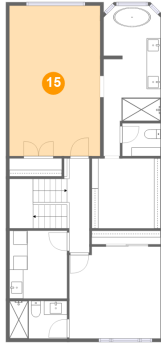

165 Marina Del Rey Court, Sand Key Club, Clearwater Beach, Pinellas County, Florida, United States, 33767

15 Floor 3 - Bedroom

Dimensions: 13'0" x 21'7"
Area: 281 sq. ft
Counted as living area: Yes

Heated: Yes
Finished: Yes
Enclosed: Yes
Contiguous: Yes
Permitted: Yes
Wet space: No
Addition: No
Conversion: No