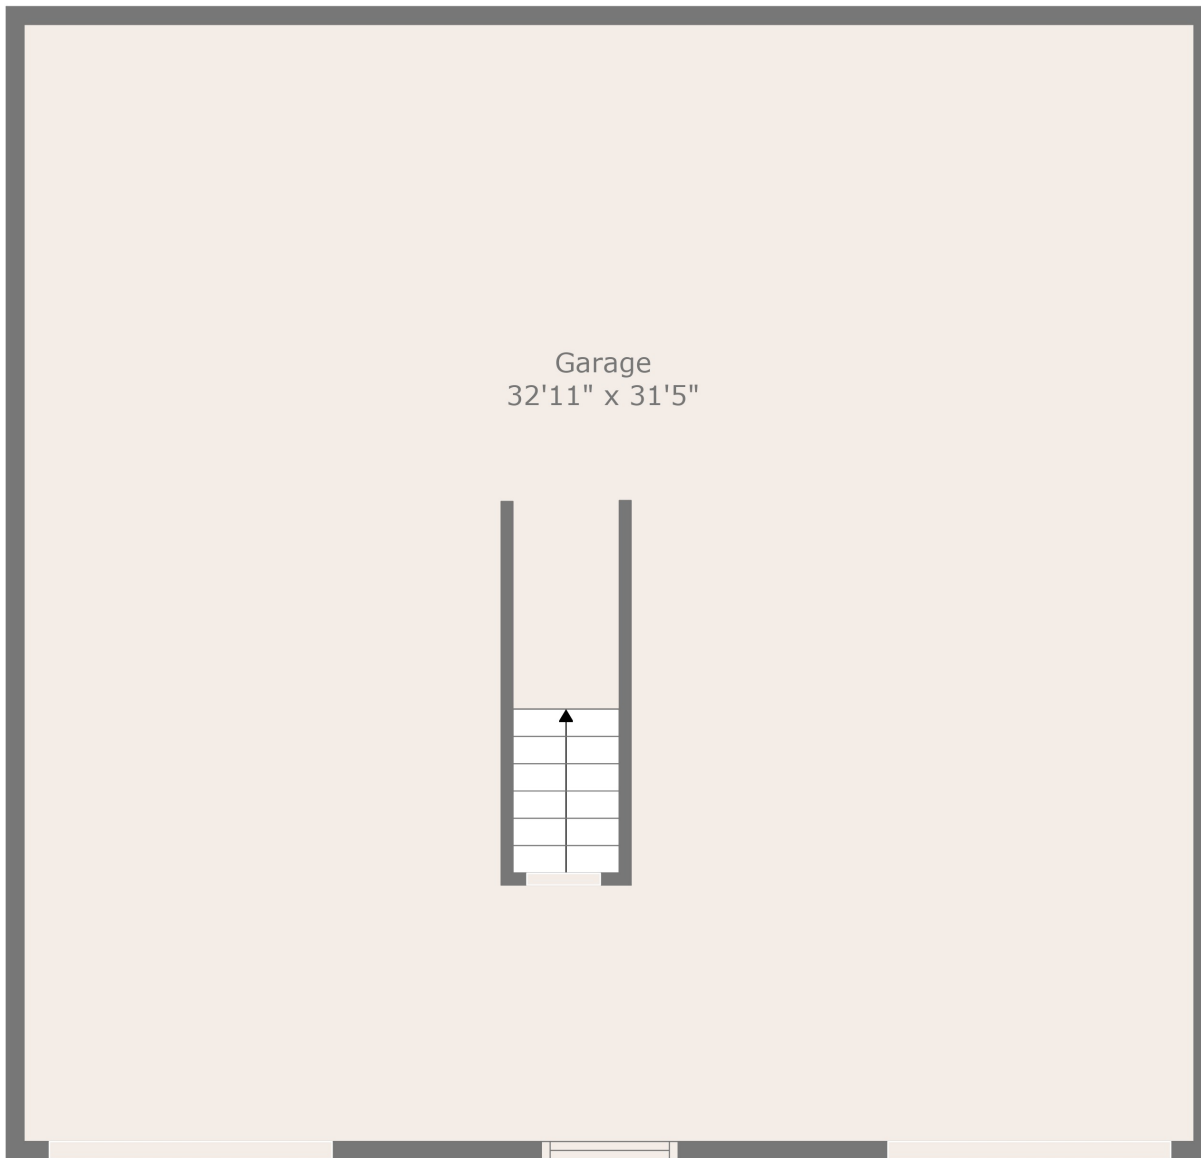

Floor 1

Floor 2

**TOTAL: 1034 sq. ft**  
 FLOOR 1: 0 sq. ft, FLOOR 2: 1034 sq. ft  
 EXCLUDED AREAS: GARAGE: 1026 sq. ft

Measurements Are Calculated By Cubicasa Technology. Deemed Highly Reliable But Not Guaranteed.

Garage  
32'11" x 31'5"

**TOTAL: 1034 sq. ft**  
FLOOR 1: 0 sq. ft, FLOOR 2: 1034 sq. ft  
EXCLUDED AREAS: GARAGE: 1026 sq. ft

Measurements Are Calculated By Cubicasa Technology. Deemed Highly Reliable But Not Guaranteed.