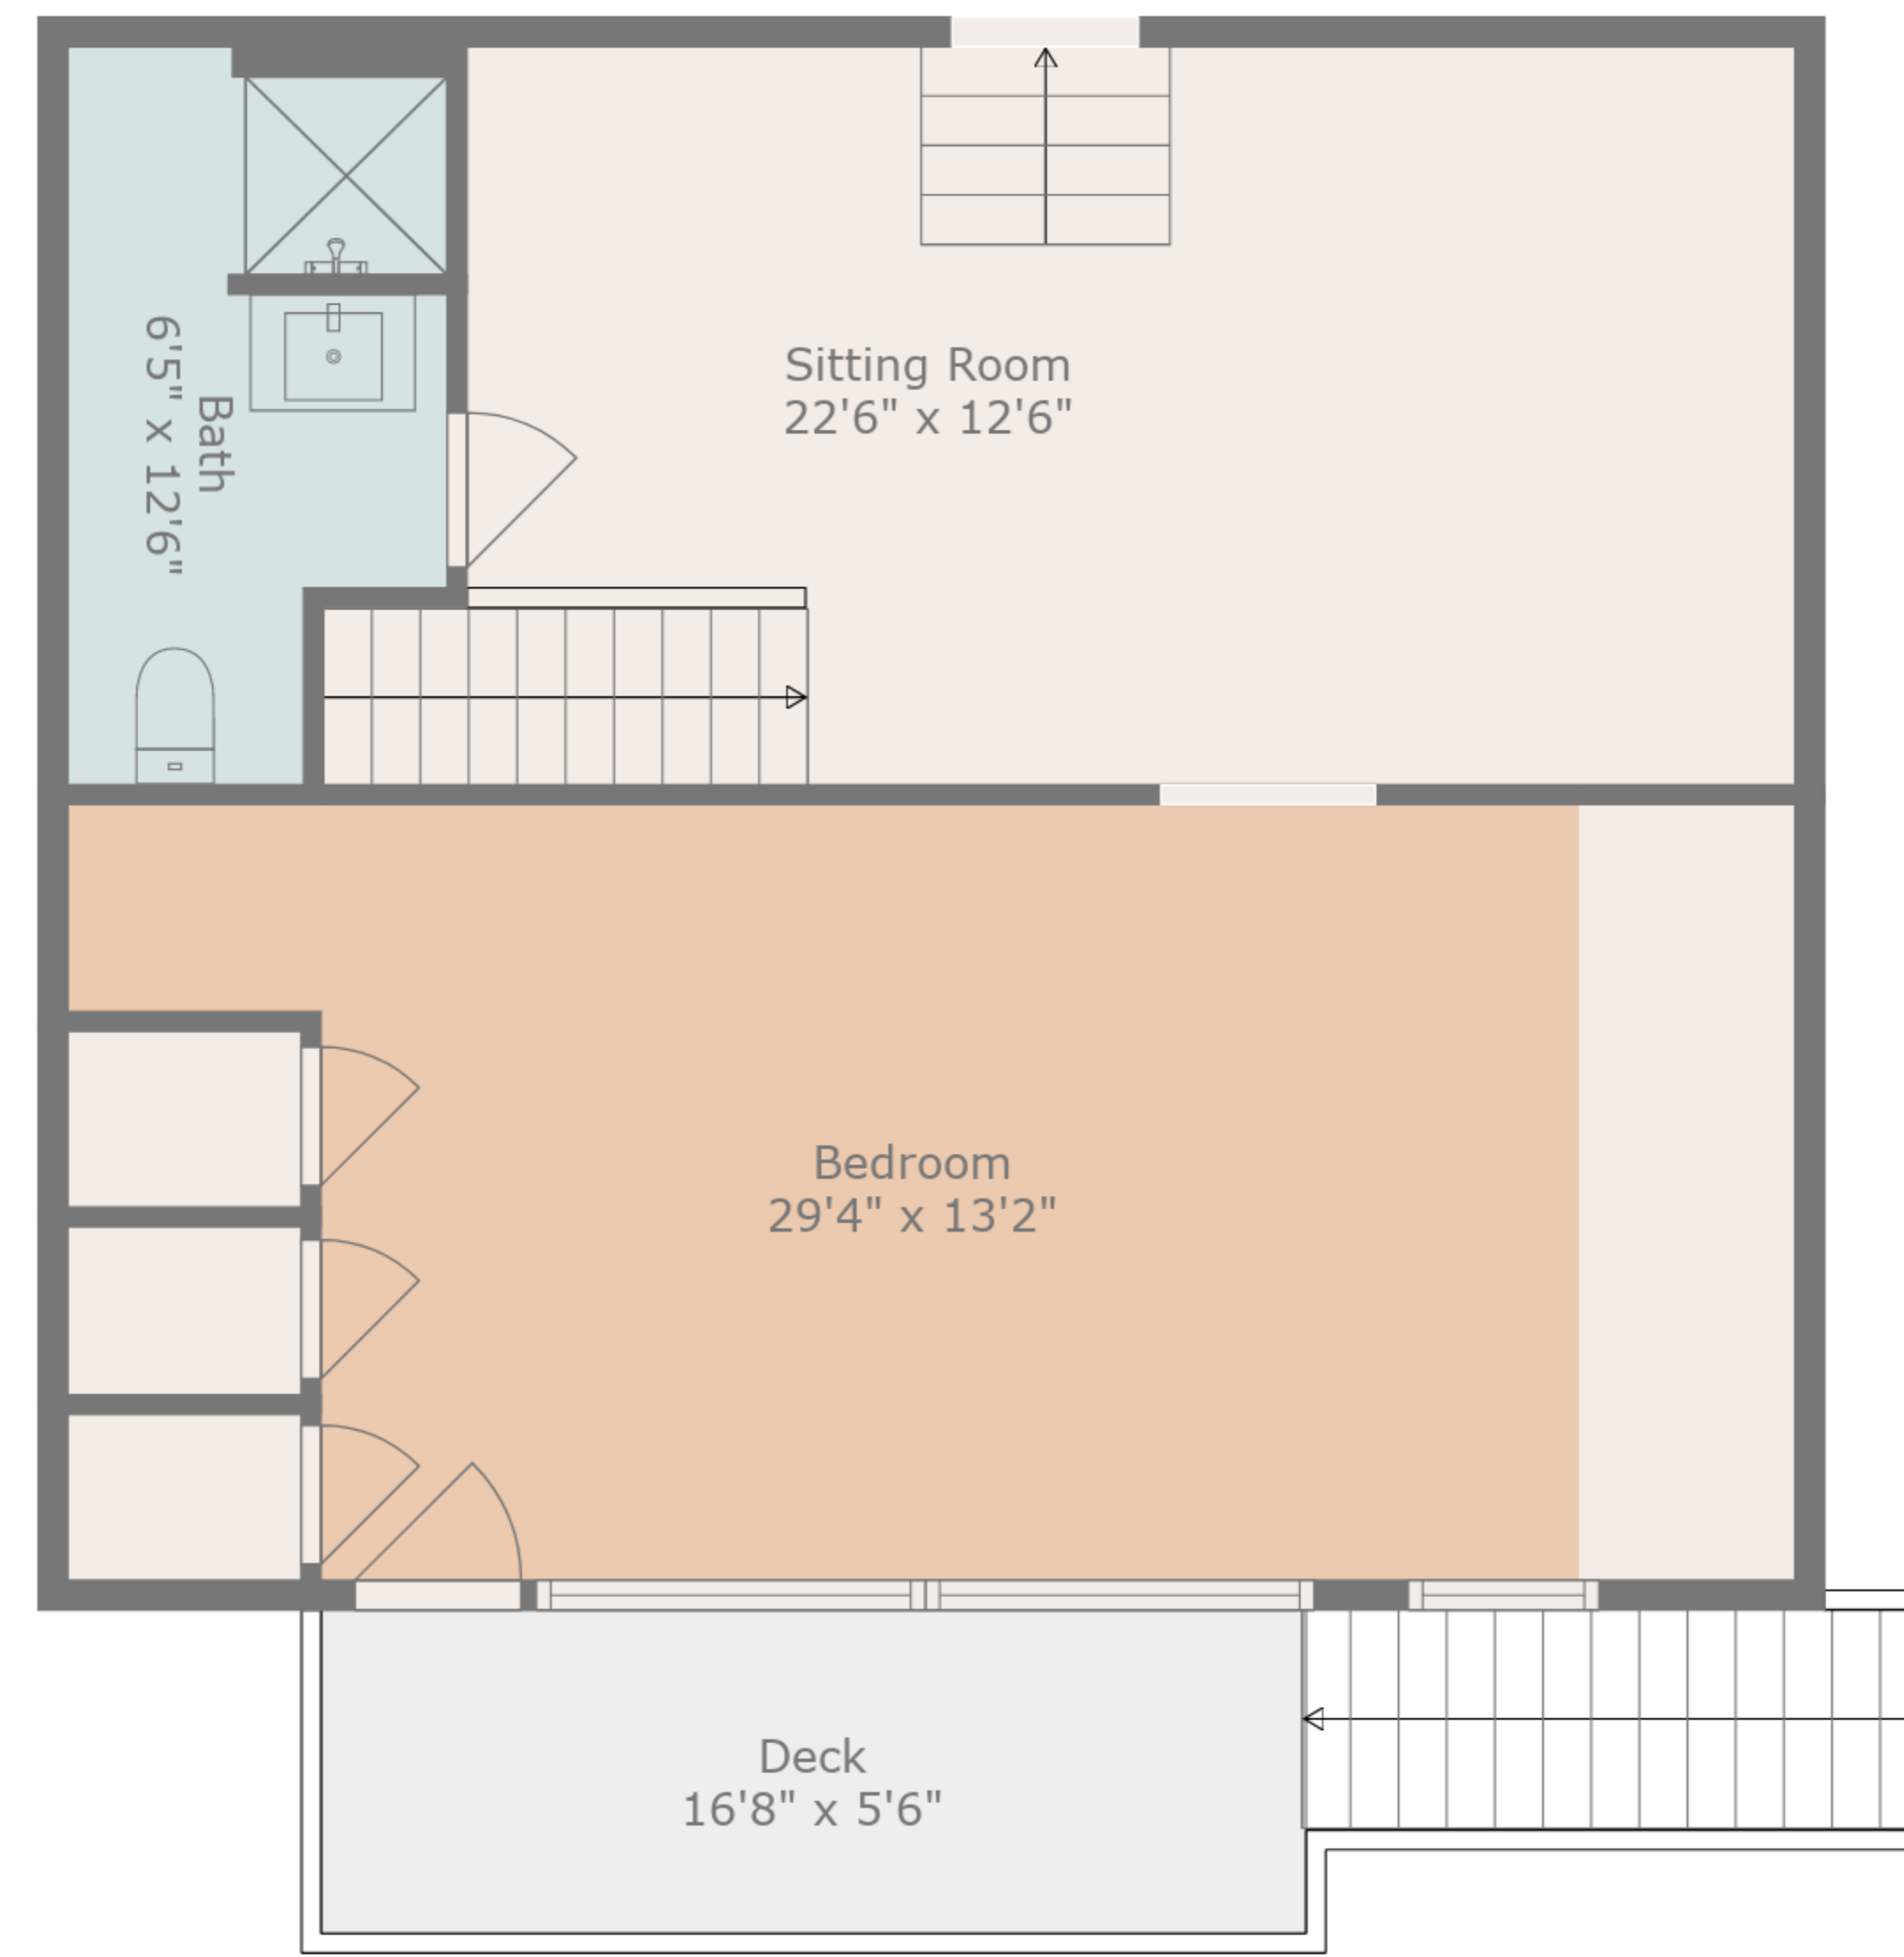

Attic
29'4" x 29'5"

Beyond Limits Productions

Measurements Are Taken Using Lidar Technology, Deemed Highly Reliable But Not Guaranteed