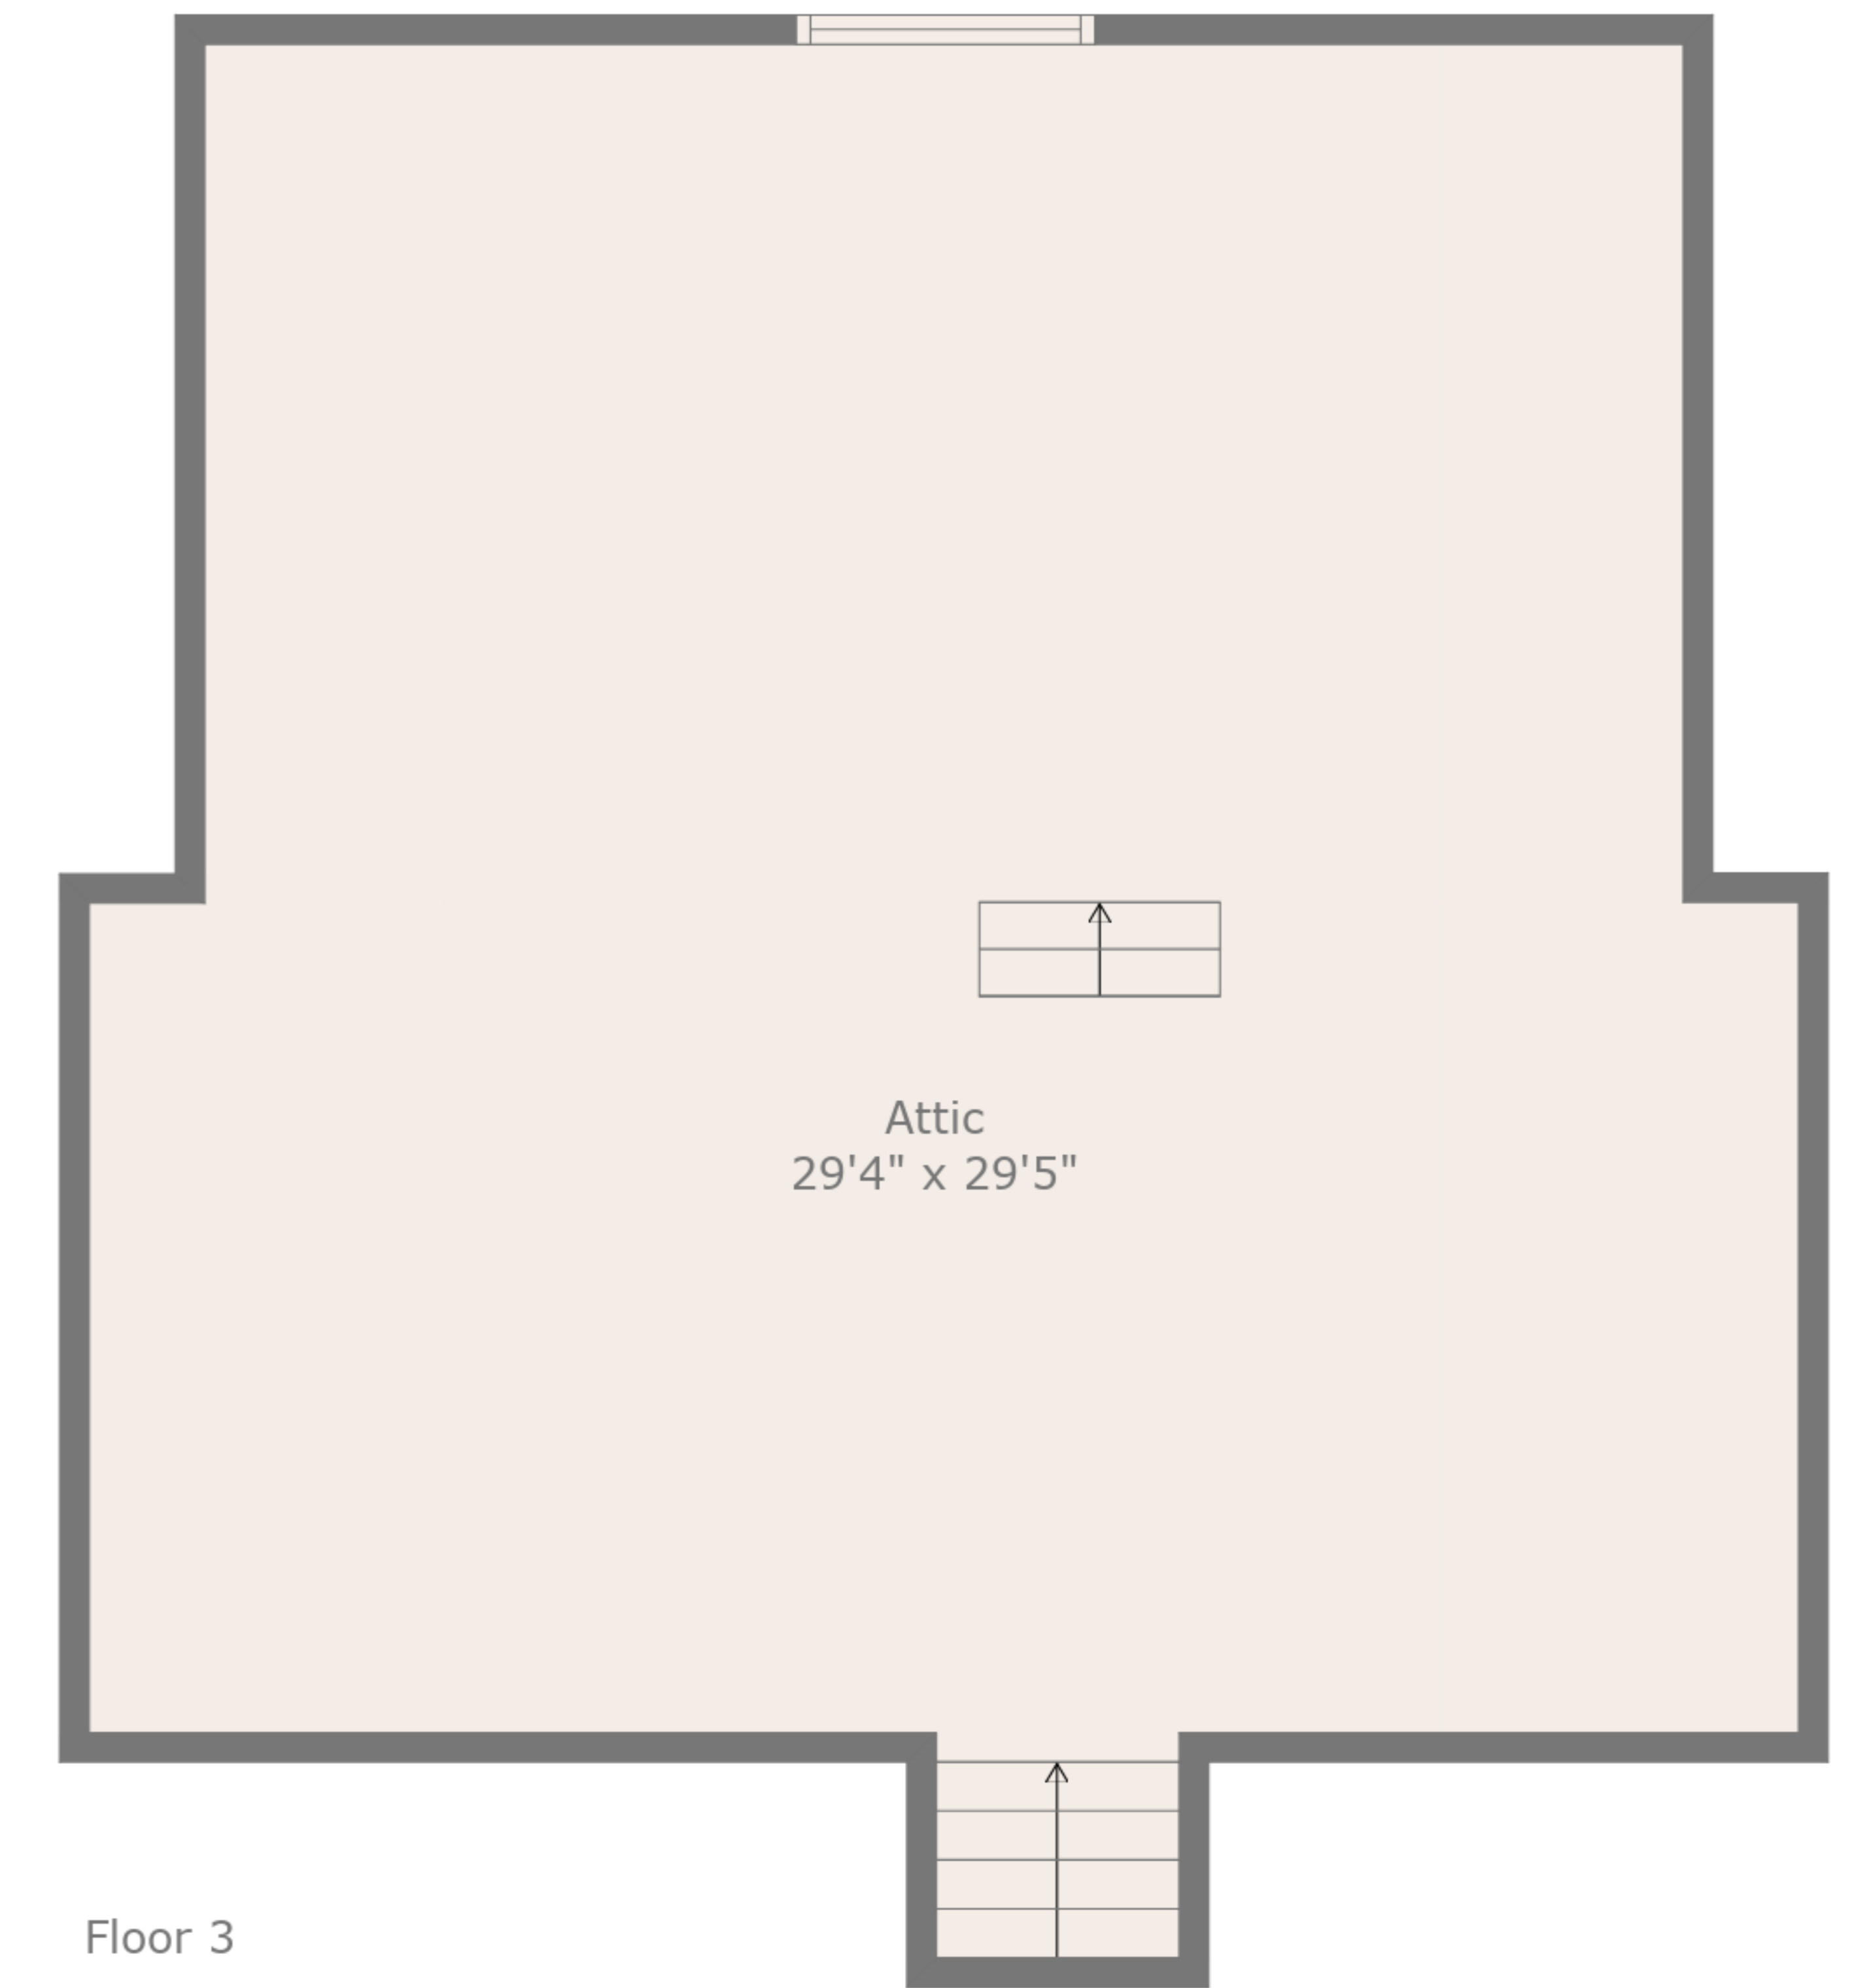

Attic
29'4" x 29'5"

Beyond Limits Productions

Measurements Are Taken Using Lidar Technology, Deemed Highly Reliable But Not Guaranteed