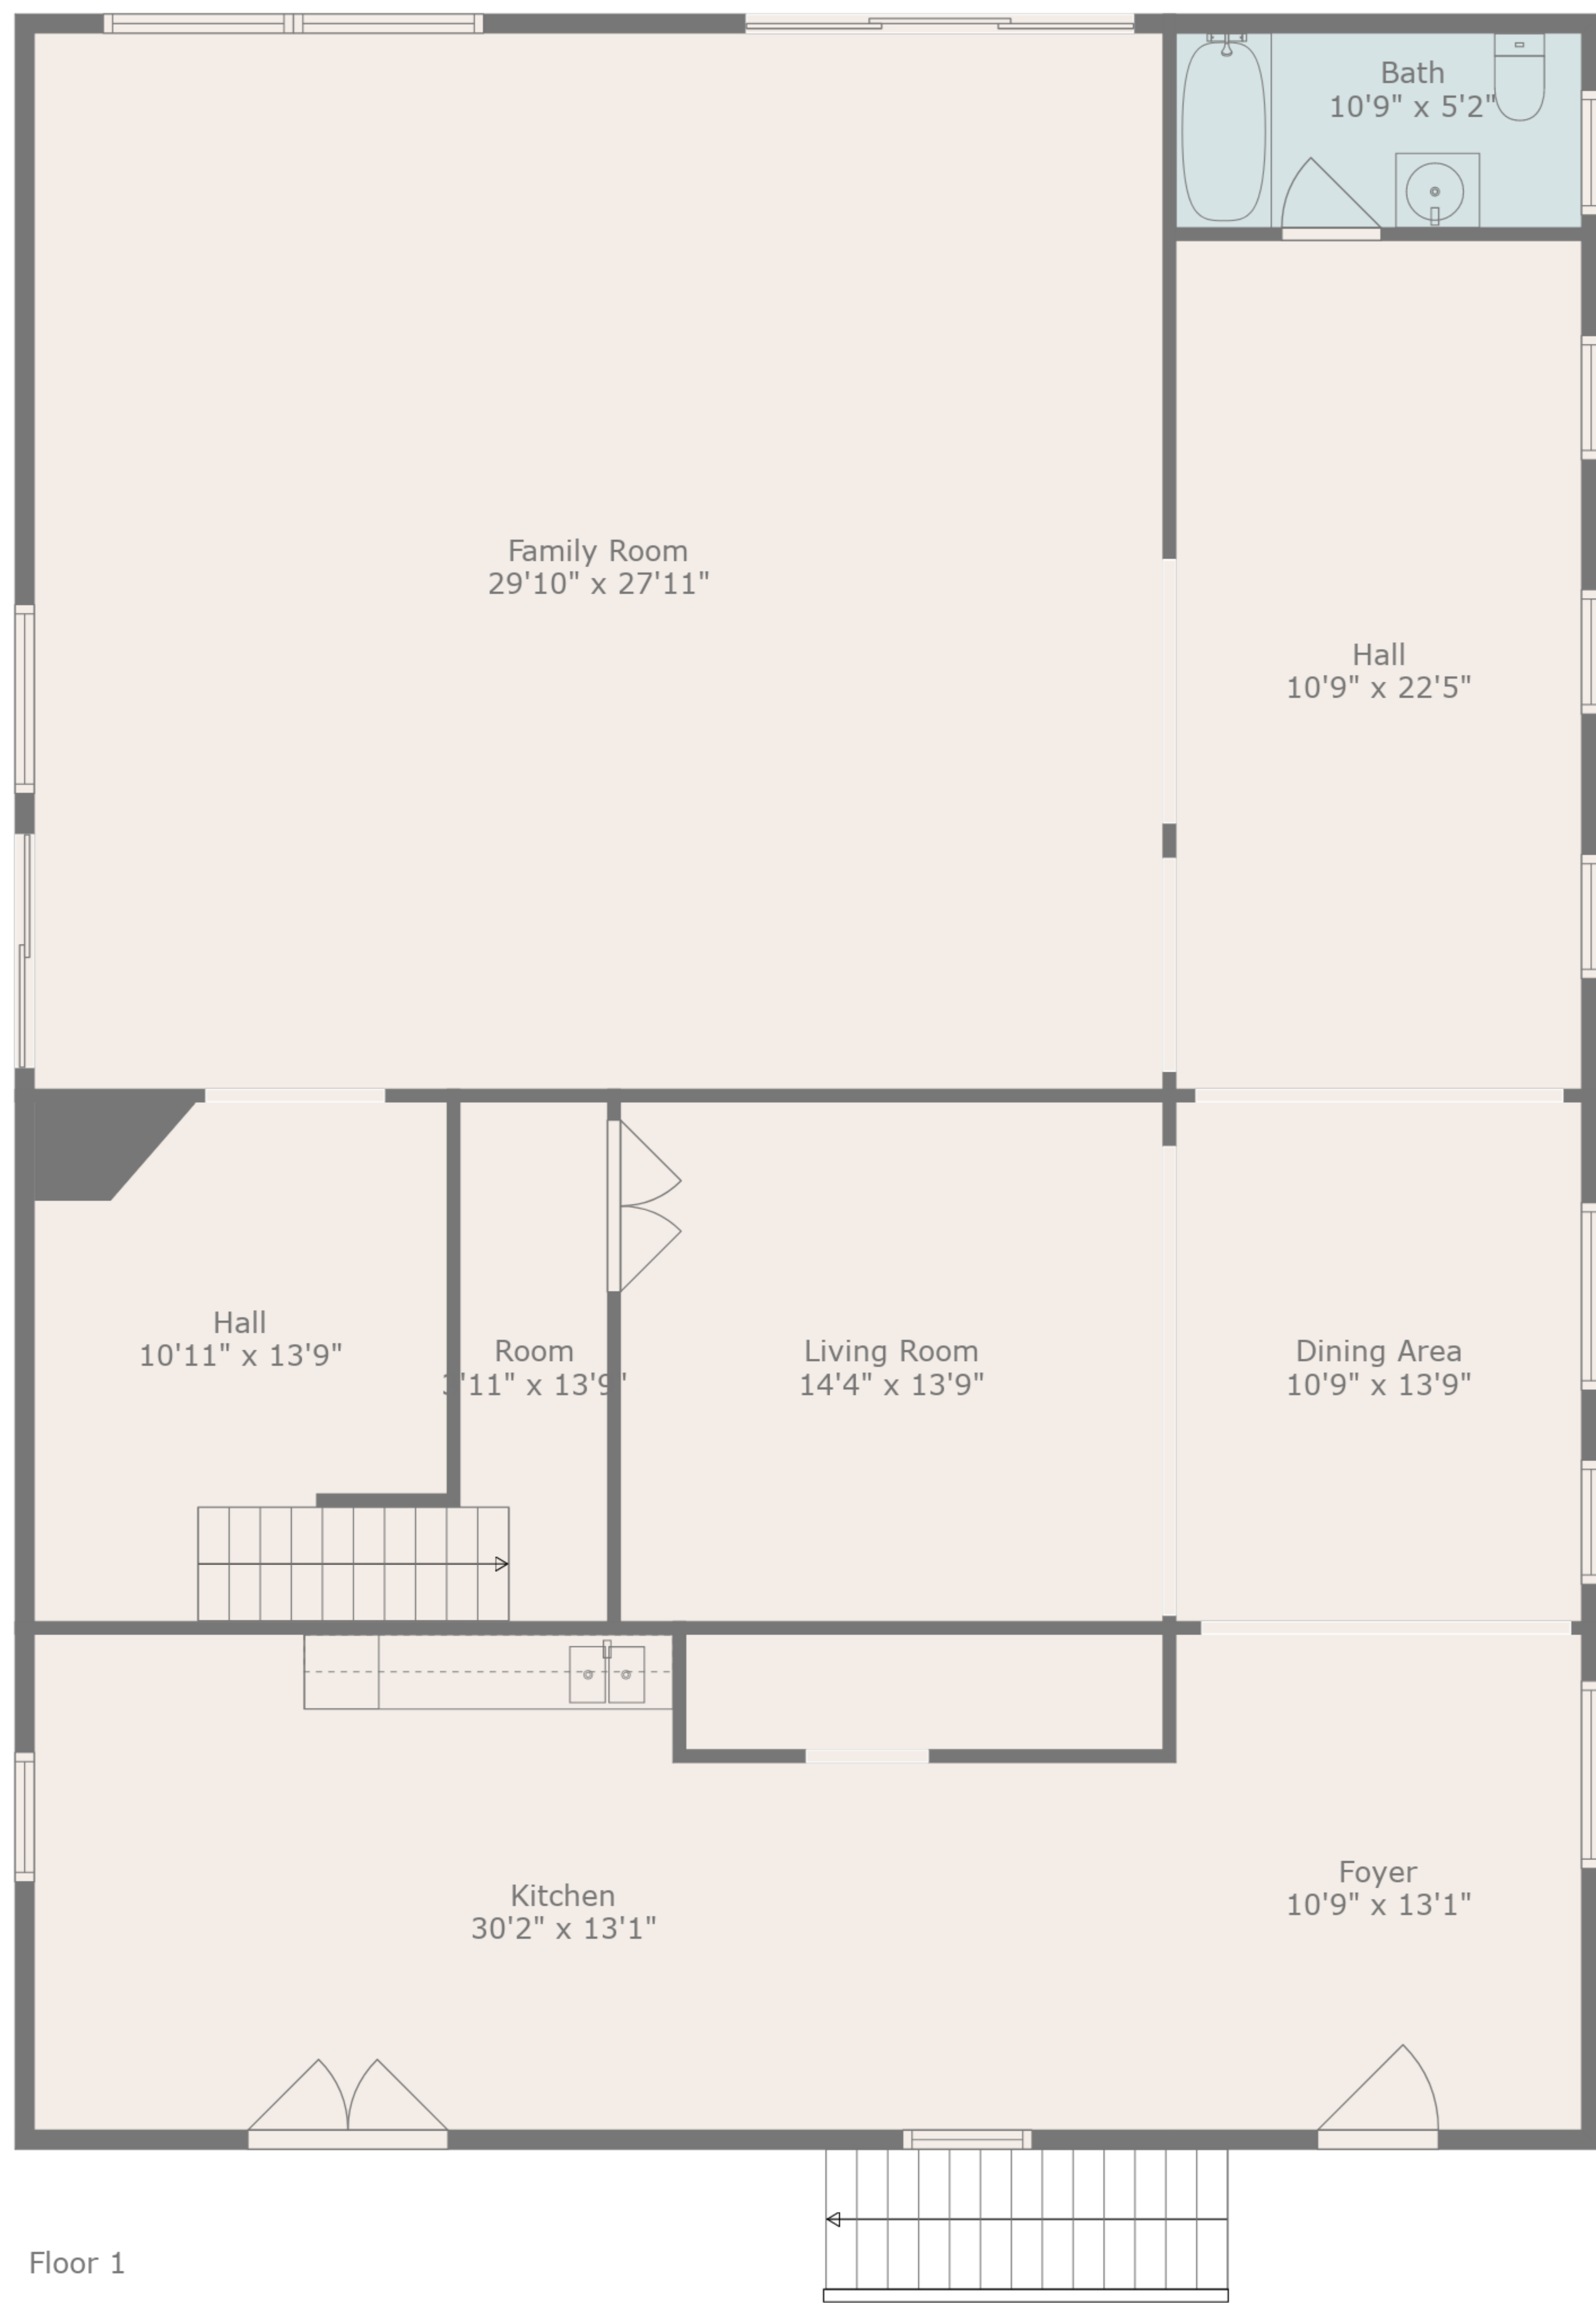

Attic
29'4" x 29'5"

Beyond Limits Productions

Measurements Are Taken Using Lidar Technology, Deemed Highly Reliable But Not Guaranteed