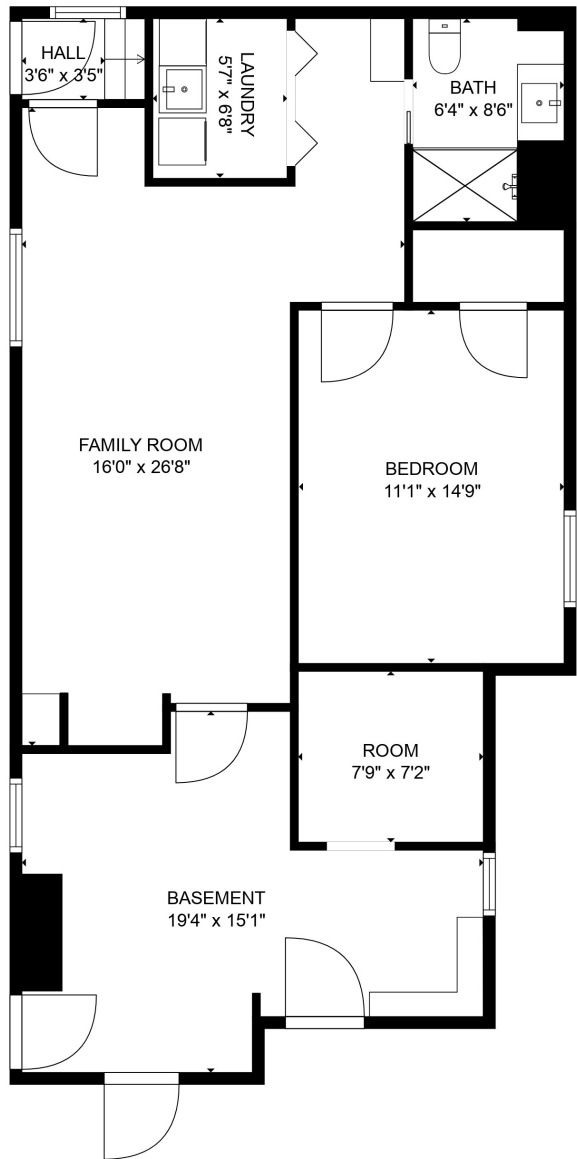

**TOTAL: 2225 sq. ft**

Below Ground: 922 sq. ft, FLOOR 2: 1303 sq. ft

SIZES AND DIMENSIONS ARE APPROXIMATE, ACTUAL MAY VARY.

**TOTAL: 2225 sq. ft**

Below Ground: 922 sq. ft, FLOOR 2: 1303 sq. ft

SIZES AND DIMENSIONS ARE APPROXIMATE, ACTUAL MAY VARY.

**TOTAL: 2225 sq. ft**

Below Ground: 922 sq. ft, FLOOR 2: 1303 sq. ft

SIZES AND DIMENSIONS ARE APPROXIMATE, ACTUAL MAY VARY.