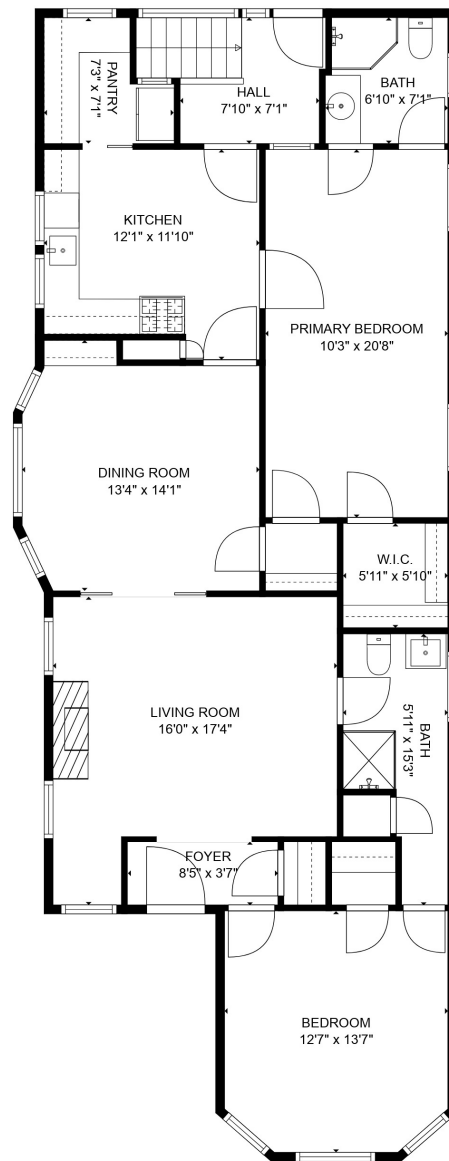

**TOTAL: 2225 sq. ft**

Below Ground: 922 sq. ft, FLOOR 2: 1303 sq. ft

SIZES AND DIMENSIONS ARE APPROXIMATE, ACTUAL MAY VARY.

**TOTAL: 2225 sq. ft**

Below Ground: 922 sq. ft, FLOOR 2: 1303 sq. ft

SIZES AND DIMENSIONS ARE APPROXIMATE, ACTUAL MAY VARY.

**TOTAL: 2225 sq. ft**

Below Ground: 922 sq. ft, FLOOR 2: 1303 sq. ft

SIZES AND DIMENSIONS ARE APPROXIMATE, ACTUAL MAY VARY.