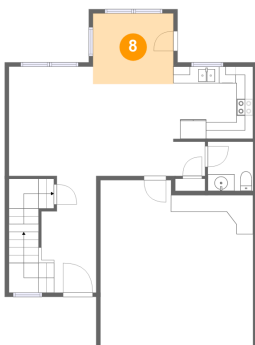

8 Floor 2 - Dining Area

Dimensions: 9'7" x 8'5"
Area: 81 sq. ft
Counted as Living Area:
Yes

Heated: Yes
Finished: Yes
Enclosed: Yes
Contiguous:
Yes
Permitted: Yes
Wet Space: No
Addition: No
Conversion: No