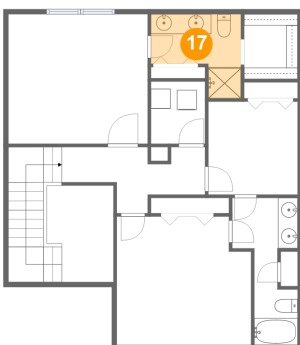

17 Floor 3 - Bath

Dimensions: 9'1" x 8'6"
Area: 57 sq. ft
Counted as Living Area:
Yes

Heated: Yes
Finished: Yes
Enclosed: Yes
Contiguous:
Yes
Permitted: Yes
Wet Space: Yes
Addition: No
Conversion: No