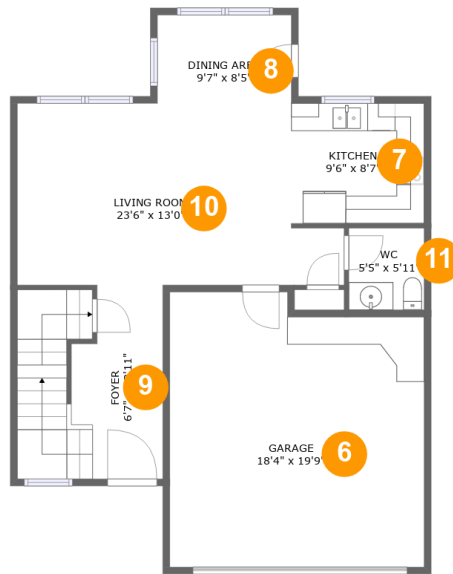

**507 Santa Fe Court, Baldwin City, Kansas 66006,
United States**

Room Dimensions

Floor 2

Total sqft: 1037

Living area: 508

#	Room name	Dimensions	Area (sqft)	Counted as Living Area
6	Garage	18'4" x 19'9"	344 sq. ft	No
7	Kitchen	9'6" x 8'7"	82 sq. ft	Yes
8	Dining Area	9'7" x 8'5"	81 sq. ft	Yes
9	Foyer	6'7" x 13'11"	141 sq. ft	No
10	Living Room	23'6" x 13'0"	253 sq. ft	Yes
11	Wc	5'5" x 5'11"	32 sq. ft	Yes