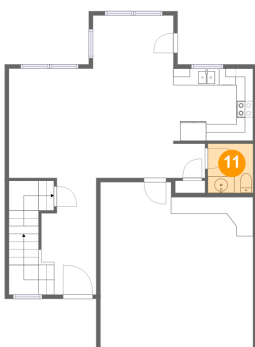

11 Floor 2 - Wc

Dimensions: 5'5" x 5'11"
Area: 32 sq. ft
Counted as Living Area:
Yes

Heated: Yes
Finished: Yes
Enclosed: Yes
Contiguous:
Yes
Permitted: Yes
Wet Space: Yes
Addition: No
Conversion: No