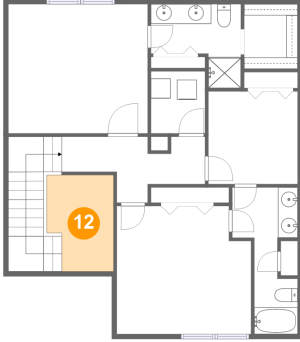

507 Santa Fe Court, Baldwin City, Kansas 66006, United States

12 Floor 3 - Open To Below

Dimensions: 6'9" x 9'9"
Area: 60 sq. ft
Counted as Living Area: No

Heated: No
Finished: No
Enclosed: No
Contiguous: Yes
Permitted: No
Wet Space: No
Addition: No
Conversion: No