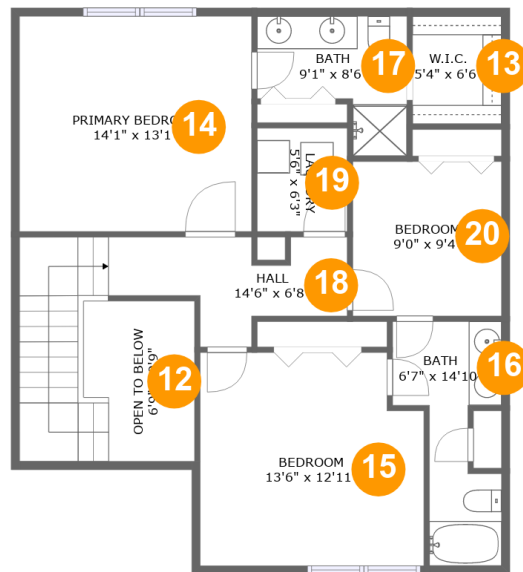

507 Santa Fe Court, Baldwin City, Kansas 66006, United States

Room Dimensions

Floor 3

Total sqft: 969

Living area: 907

#	Room name	Dimensions	Area (sqft)	Counted as Living Area
12	Open To Below	6'9" x 9'9"	60 sq. ft	No
13	W.i.c.	5'4" x 6'6"	35 sq. ft	Yes
14	Primary Bedroom	14'1" x 13'1"	184 sq. ft	Yes
15	Bedroom	13'6" x 12'11"	168 sq. ft	Yes
16	Bath	6'7" x 14'10"	68 sq. ft	Yes
17	Bath	9'1" x 8'6"	57 sq. ft	Yes
18	Hall	14'6" x 6'8"	129 sq. ft	Yes
19	Laundry	5'6" x 6'3"	34 sq. ft	Yes
20	Bedroom	9'0" x 9'4"	85 sq. ft	Yes