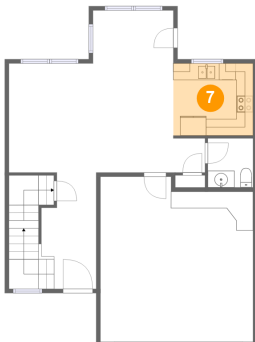

7 Floor 2 - Kitchen

Dimensions: 9'6" x 8'7"
Area: 82 sq. ft
Counted as Living Area:
Yes

Heated: Yes
Finished: Yes
Enclosed: Yes
Contiguous:
Yes
Permitted: Yes
Wet Space: No
Addition: No
Conversion: No