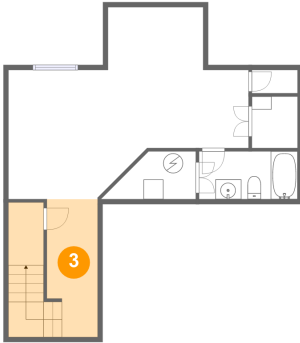

507 Santa Fe Court, Baldwin City, Kansas 66006, United States

3 Floor 1 - Hall

Dimensions: 5'2" x 13'11"
Area: 121 sq. ft
Counted as Living Area:
Yes

Heated: Yes
Finished: Yes
Enclosed: Yes
Contiguous:
Yes
Permitted: Yes
Wet Space: No
Addition: No
Conversion: No