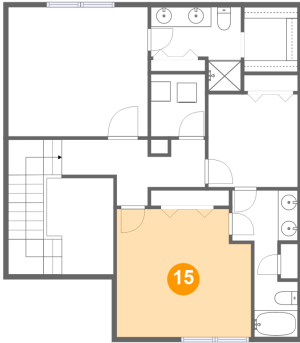

507 Santa Fe Court, Baldwin City, Kansas 66006, United States

15 Floor 3 - Bedroom

Dimensions: 13'6" x 12'11"
Area: 168 sq. ft
Counted as Living Area:
Yes

Heated: Yes
Finished: Yes
Enclosed: Yes
Contiguous:
Yes
Permitted: Yes
Wet Space: No
Addition: No
Conversion: No