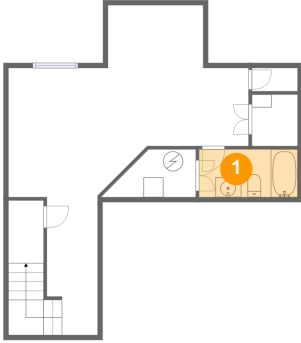

507 Santa Fe Court, Baldwin City, Kansas 66006, United States

1 Floor 1 - Bath

Dimensions: 9'11" x 4'10"
Area: 48 sq. ft
Counted as Living Area:
Yes

Heated: Yes
Finished: Yes
Enclosed: Yes
Contiguous:
Yes
Permitted: Yes
Wet Space: Yes
Addition: No
Conversion: No