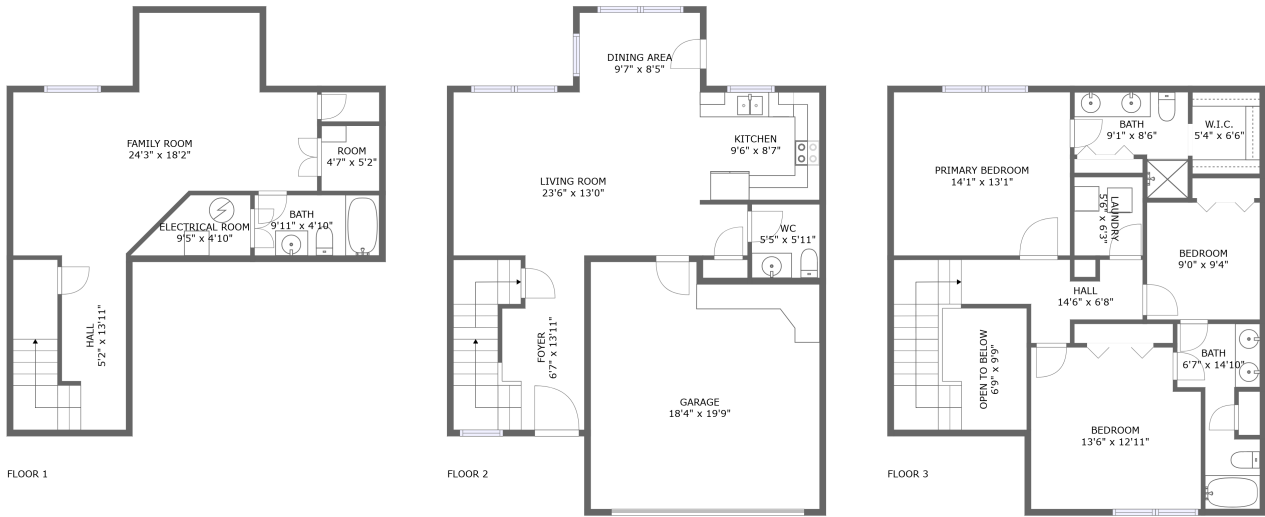

## Property Summary

**3** floors

**3** bedrooms

**3** bathrooms

**2,639** total sqft

**1** garages

**2,008** Gross Living Area sqft

**507 Santa Fe Court, Baldwin City, Kansas 66006, United States**