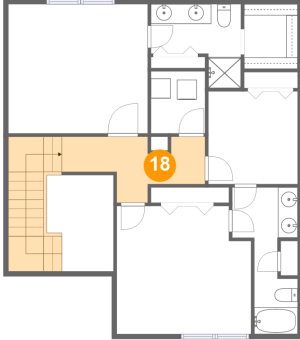

507 Santa Fe Court, Baldwin City, Kansas 66006, United States

18 Floor 3 - Hall

Dimensions: 14'6" x 6'8"
Area: 129 sq. ft
Counted as Living Area:
Yes

Heated: Yes
Finished: Yes
Enclosed: Yes
Contiguous:
Yes
Permitted: Yes
Wet Space: No
Addition: No
Conversion: No