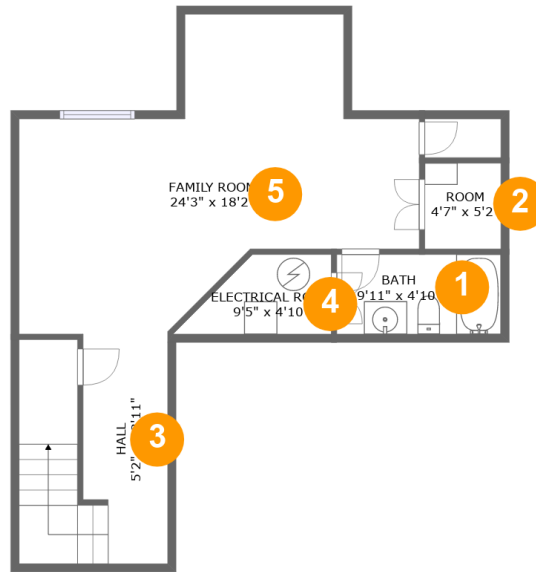

## Property Summary

**3** floors

**3** bedrooms

**3** bathrooms

**2,639** total sqft

**1** garages

**2,008** Gross Living Area sqft

**507 Santa Fe Court, Baldwin City, Kansas 66006, United States**