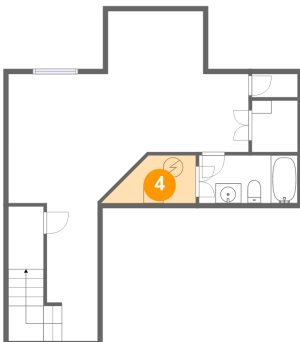

4 Floor 1 - Electrical Room

Dimensions: 9'5" x 4'10"
Area: 35 sq. ft
Counted as Living Area: No

Heated: No
Finished: No
Enclosed: Yes
Contiguous: Yes
Permitted: Yes
Wet Space: No
Addition: No
Conversion: No