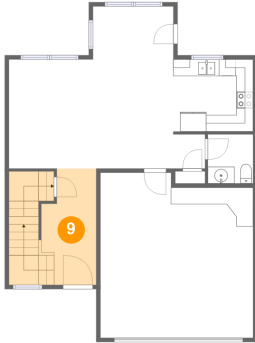

507 Santa Fe Court, Baldwin City, Kansas 66006, United States

9 Floor 2 - Foyer

Dimensions: 6'7" x 13'11"
Area: 141 sq. ft
Counted as Living Area: No

Heated: Yes
Finished: Yes
Enclosed: Yes
Contiguous: Yes
Permitted: Yes
Wet Space: No
Addition: No
Conversion: No