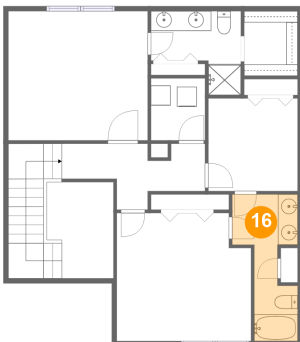

16 Floor 3 - Bath

Dimensions: 6'7" x 14'10"
Area: 68 sq. ft
Counted as Living Area:
Yes

Heated: Yes
Finished: Yes
Enclosed: Yes
Contiguous:
Yes
Permitted: Yes
Wet Space: Yes
Addition: No
Conversion: No