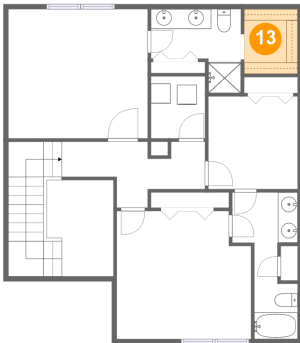

13 Floor 3 - W.i.c.

Dimensions: 5'4" x 6'6"
Area: 35 sq. ft
Counted as Living Area:
Yes

Heated: Yes
Finished: Yes
Enclosed: Yes
Contiguous:
Yes
Permitted: Yes
Wet Space: No
Addition: No
Conversion: No