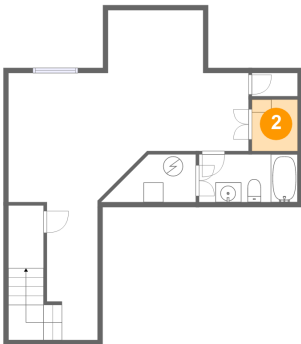

## 2 Floor 1 - Room

Dimensions: 4'7" x 5'2"  
Area: 24 sq. ft  
Counted as Living Area:  
Yes

Heated: Yes  
Finished: Yes  
Enclosed: Yes  
Contiguous:  
Yes  
Permitted: Yes  
Wet Space: No  
Addition: No  
Conversion: No