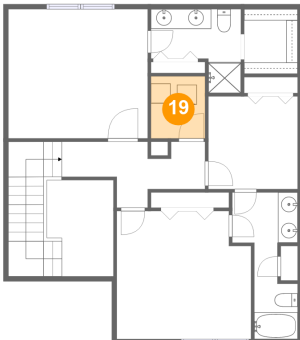

19 Floor 3 - Laundry

Dimensions: 5'6" x 6'3"
Area: 34 sq. ft
Counted as Living Area:
Yes

Heated: Yes
Finished: Yes
Enclosed: Yes
Contiguous:
Yes
Permitted: Yes
Wet Space: No
Addition: No
Conversion: No