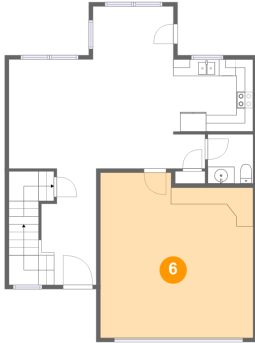

507 Santa Fe Court, Baldwin City, Kansas 66006, United States

6 Floor 2 - Garage

Dimensions: 18'4" x 19'9"
Area: 344 sq. ft
Counted as Living Area: No

Heated: No
Finished: No
Enclosed: Yes
Contiguous: Yes
Permitted: Yes
Wet Space: No
Addition: No
Conversion: No