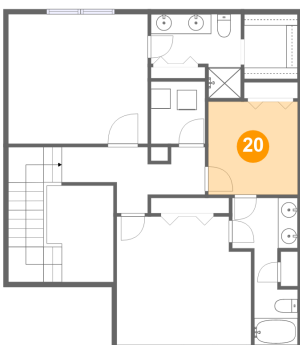

20 Floor 3 - Bedroom

Dimensions: 9'0" x 9'4"
Area: 85 sq. ft
Counted as Living Area:
Yes

Heated: Yes
Finished: Yes
Enclosed: Yes
Contiguous:
Yes
Permitted: Yes
Wet Space: No
Addition: No
Conversion: No