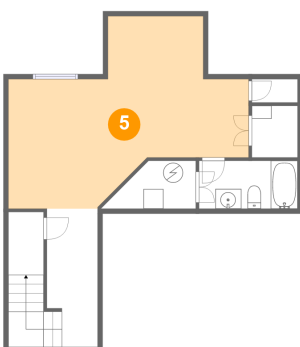

5 Floor 1 - Family Room

Dimensions: 24'3" x 18'2"
Area: 312 sq. ft
Counted as Living Area:
Yes

Heated: Yes
Finished: Yes
Enclosed: Yes
Contiguous:
Yes
Permitted: Yes
Wet Space: No
Addition: No
Conversion: No