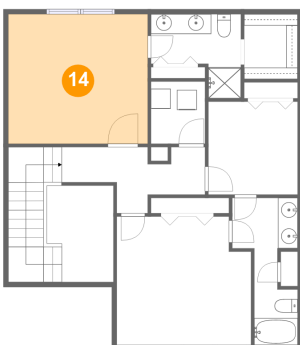

14 Floor 3 - Primary Bedroom

Dimensions: 14'1" x 13'1"
Area: 184 sq. ft
Counted as Living Area:
Yes

Heated: Yes
Finished: Yes
Enclosed: Yes
Contiguous:
Yes
Permitted: Yes
Wet Space: No
Addition: No
Conversion: No