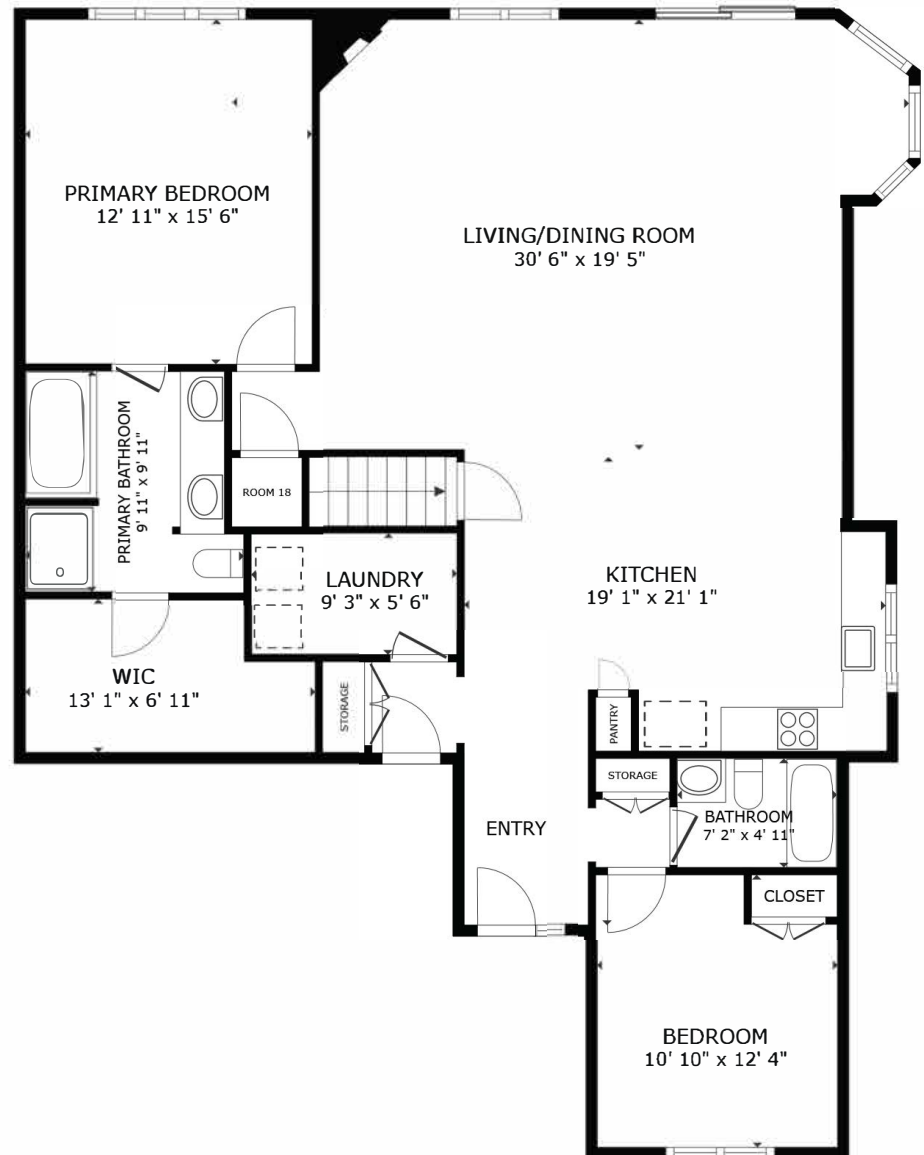

Basement

Floor 1

GROSS INTERNAL AREA  
Basement 697 sq.ft. FLOOR 1 1,495 sq.ft.  
TOTAL : 2,192 sq.ft.

SIZES AND DIMENSIONS ARE APPROXIMATE, ACTUAL MAY VARY.