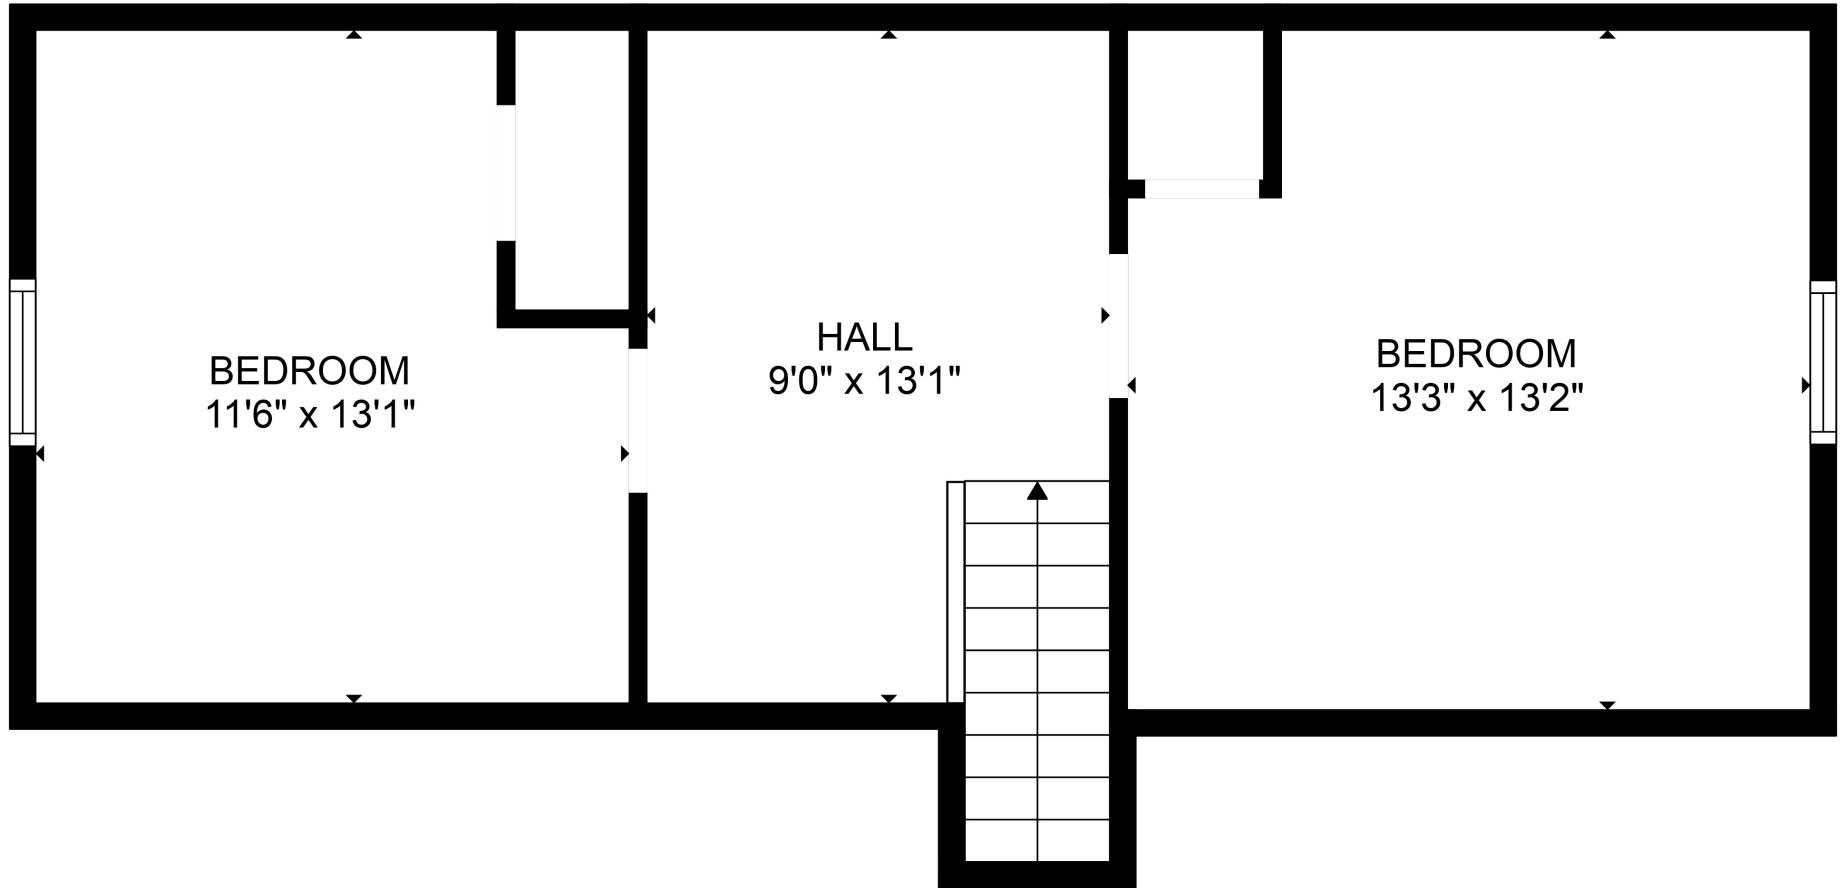

FLOOR 2

FLOOR 1

Total scanned area: 1650 sq. ft

SIZES AND DIMENSIONS ARE APPROXIMATE. ACTUAL MAY VARY.

Total scanned area: 1650 sq. ft

SIZES AND DIMENSIONS ARE APPROXIMATE. ACTUAL MAY VARY.

Total scanned area: 1650 sq. ft

SIZES AND DIMENSIONS ARE APPROXIMATE. ACTUAL MAY VARY.