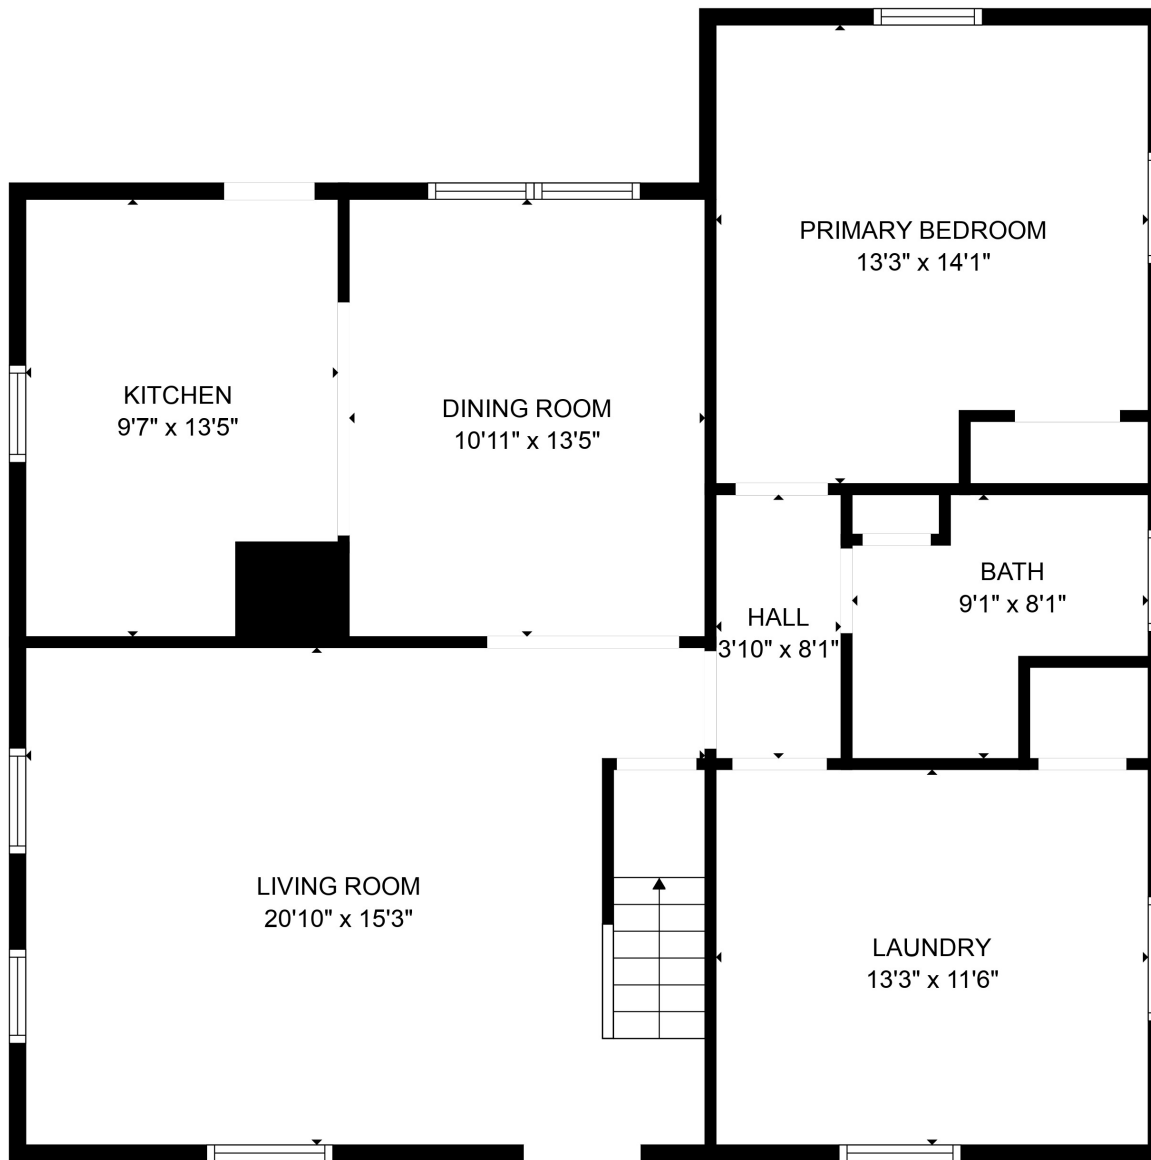

FLOOR 2

FLOOR 1

Total scanned area: 1650 sq. ft

SIZES AND DIMENSIONS ARE APPROXIMATE. ACTUAL MAY VARY.

Total scanned area: 1650 sq. ft

SIZES AND DIMENSIONS ARE APPROXIMATE. ACTUAL MAY VARY.

Total scanned area: 1650 sq. ft

SIZES AND DIMENSIONS ARE APPROXIMATE. ACTUAL MAY VARY.