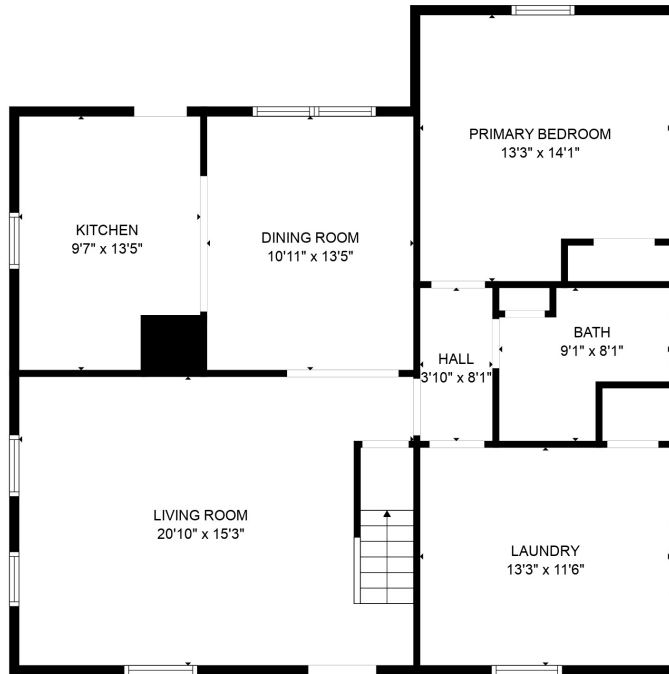

FLOOR 2

FLOOR 1

Total scanned area: 1650 sq. ft

SIZES AND DIMENSIONS ARE APPROXIMATE. ACTUAL MAY VARY.

Total scanned area: 1650 sq. ft

SIZES AND DIMENSIONS ARE APPROXIMATE. ACTUAL MAY VARY.

Total scanned area: 1650 sq. ft

SIZES AND DIMENSIONS ARE APPROXIMATE. ACTUAL MAY VARY.