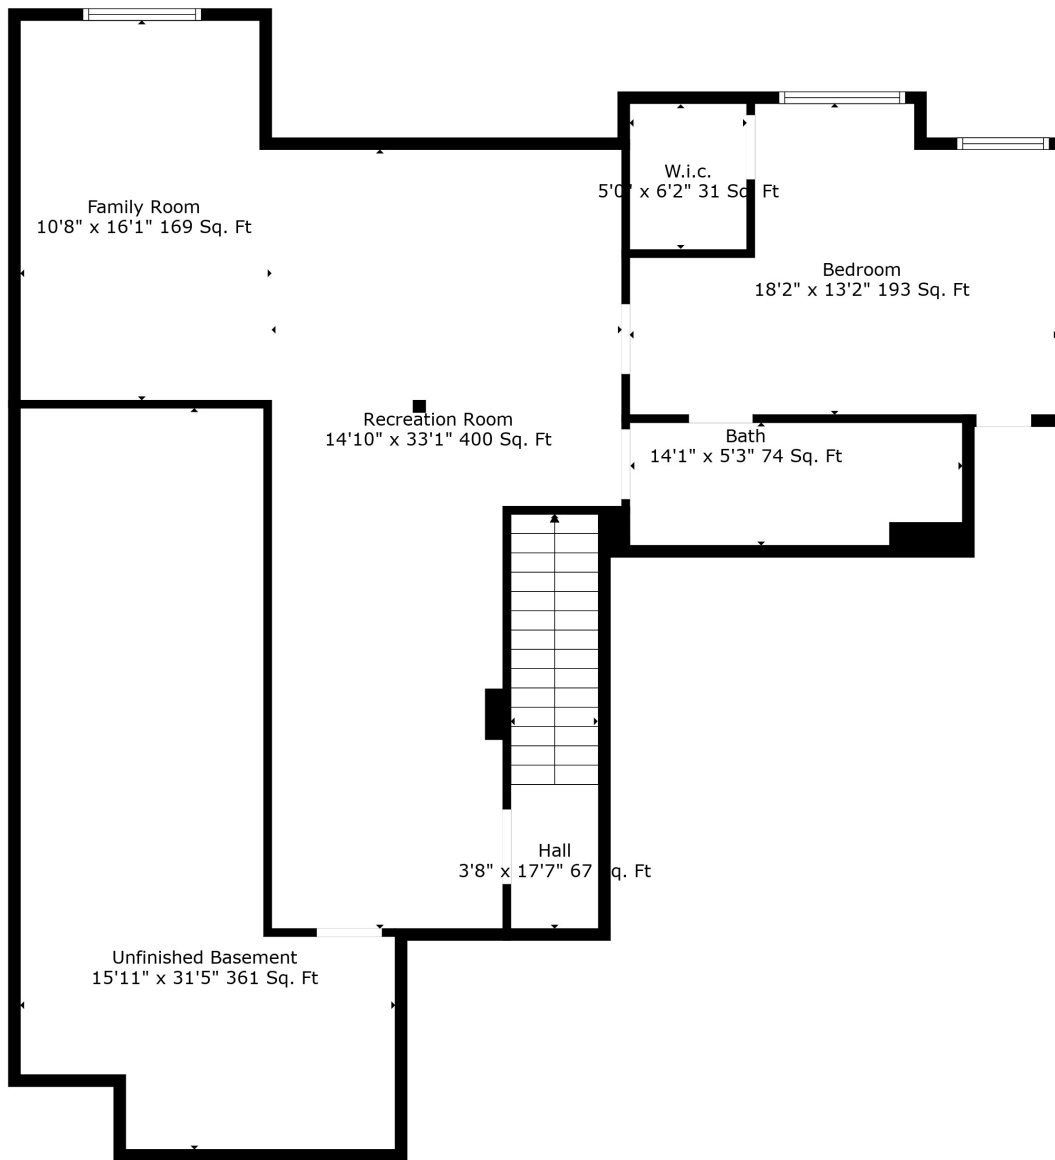

Total scanned area: 2883 sq. ft

Measurements Are Calculated By Cubicasa Technology. Deemed Highly Reliable But Not Guaranteed.

Total scanned area: 2883 sq. ft

Measurements Are Calculated By Cubicasa Technology. Deemed Highly Reliable But Not Guaranteed.