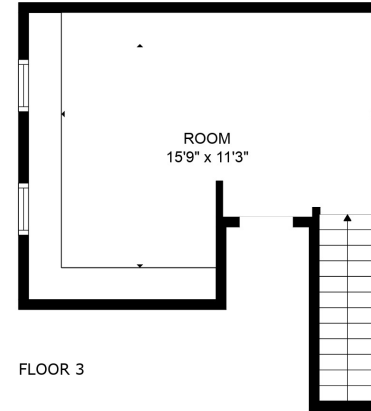

FLOOR 1

FLOOR 2

FLOOR 3

Total scanned area: 2050 sq. ft

SIZES AND DIMENSIONS ARE APPROXIMATE. ACTUAL MAY VARY.

ROOM
15'9" x 11'3"

Total scanned area: 2050 sq. ft

SIZES AND DIMENSIONS ARE APPROXIMATE. ACTUAL MAY VARY.

Total scanned area: 2050 sq. ft

SIZES AND DIMENSIONS ARE APPROXIMATE. ACTUAL MAY VARY.

Total scanned area: 2050 sq. ft

SIZES AND DIMENSIONS ARE APPROXIMATE. ACTUAL MAY VARY.