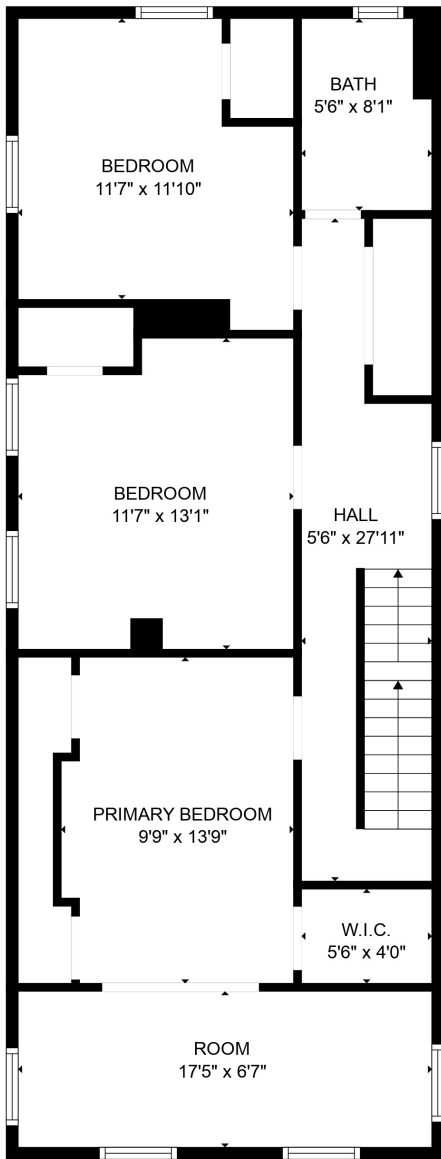

Total scanned area: 2050 sq. ft