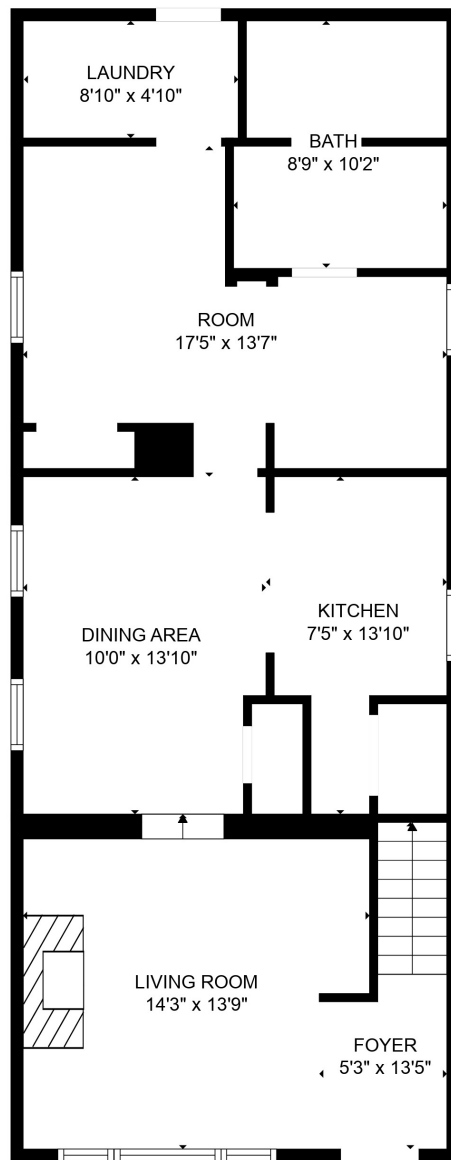

FLOOR 1

FLOOR 2

FLOOR 3

Total scanned area: 2050 sq. ft

SIZES AND DIMENSIONS ARE APPROXIMATE. ACTUAL MAY VARY.

ROOM
15'9" x 11'3"

Total scanned area: 2050 sq. ft

SIZES AND DIMENSIONS ARE APPROXIMATE. ACTUAL MAY VARY.

Total scanned area: 2050 sq. ft

SIZES AND DIMENSIONS ARE APPROXIMATE. ACTUAL MAY VARY.

Total scanned area: 2050 sq. ft

SIZES AND DIMENSIONS ARE APPROXIMATE. ACTUAL MAY VARY.