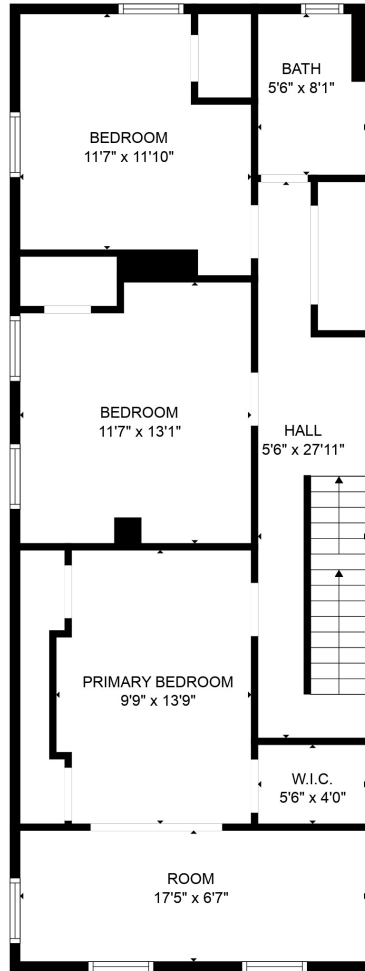

FLOOR 1

FLOOR 2

FLOOR 3

Total scanned area: 2050 sq. ft

SIZES AND DIMENSIONS ARE APPROXIMATE. ACTUAL MAY VARY.

ROOM
15'9" x 11'3"

Total scanned area: 2050 sq. ft

SIZES AND DIMENSIONS ARE APPROXIMATE. ACTUAL MAY VARY.

Total scanned area: 2050 sq. ft

SIZES AND DIMENSIONS ARE APPROXIMATE. ACTUAL MAY VARY.

Total scanned area: 2050 sq. ft

SIZES AND DIMENSIONS ARE APPROXIMATE. ACTUAL MAY VARY.