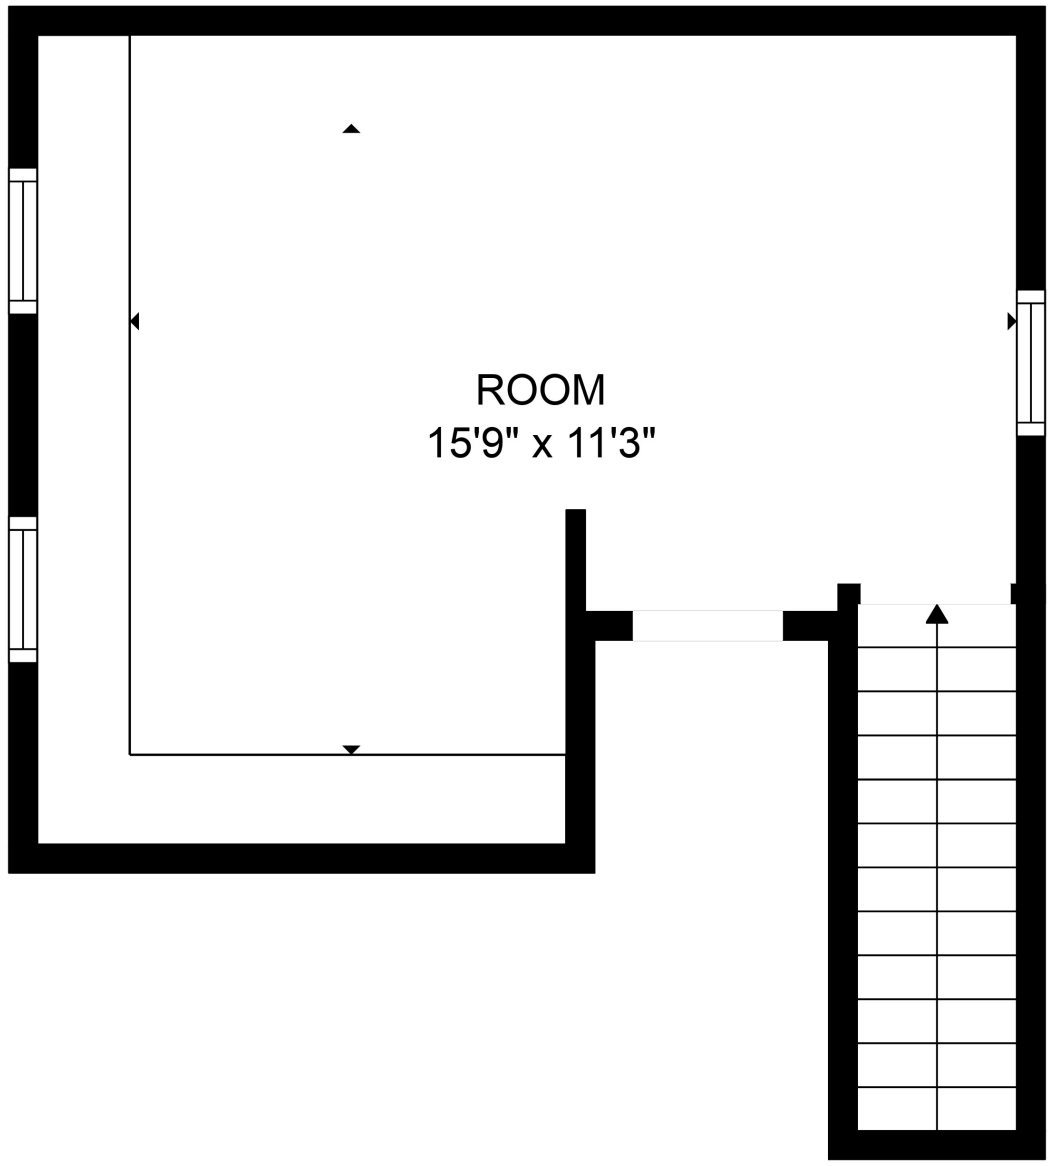

FLOOR 1

FLOOR 2

FLOOR 3

Total scanned area: 2050 sq. ft

SIZES AND DIMENSIONS ARE APPROXIMATE. ACTUAL MAY VARY.

ROOM
15'9" x 11'3"

Total scanned area: 2050 sq. ft

SIZES AND DIMENSIONS ARE APPROXIMATE. ACTUAL MAY VARY.

Total scanned area: 2050 sq. ft

SIZES AND DIMENSIONS ARE APPROXIMATE. ACTUAL MAY VARY.

Total scanned area: 2050 sq. ft

SIZES AND DIMENSIONS ARE APPROXIMATE. ACTUAL MAY VARY.