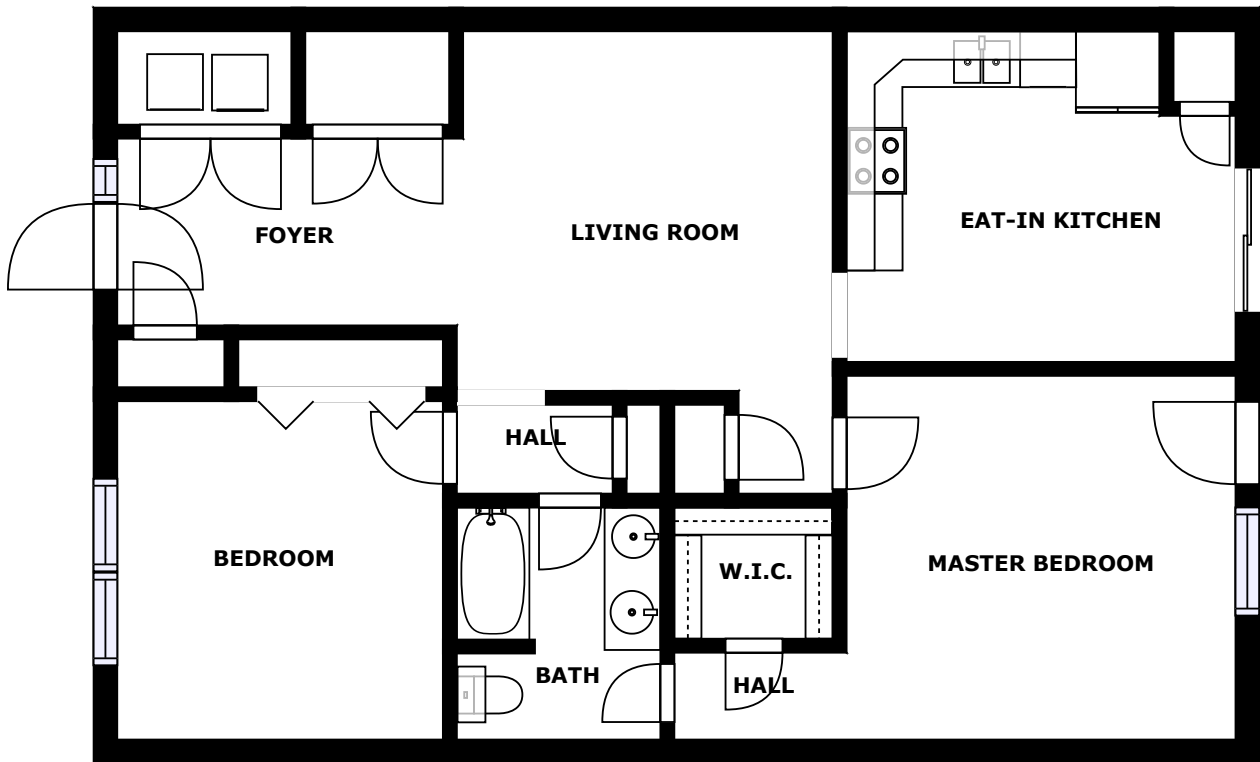

Home report

Powered by CUBICASA

2429 Chadwick Ct
Harrisburg

Highlights

1 Kitchen

1 Living room

2 Bedroom

1 Bath

17 Doors

4 Windows

Nearby services Data source: Google Maps

Capitol Blue Cross, 0.8 mi

Quality Food Market, 2.2 mi

PA Green Medical - Harrisburg, 0.2 mi

PLCB Training Ctr, 0.4 mi

Arby's, 0.1 mi

Helipad, 3.3 mi

Floor plan

Appendix 1: Data sheet

Entry - 1	Entry - Foyer - 1	LivingRoom - 1
Hall - 2	Bedroom - 2	Bedroom - Master - 1
Closet - 1	Closet - WalkIn - 1	Bath - 1
Kitchen - 1	Kitchen - EatIn - 1	