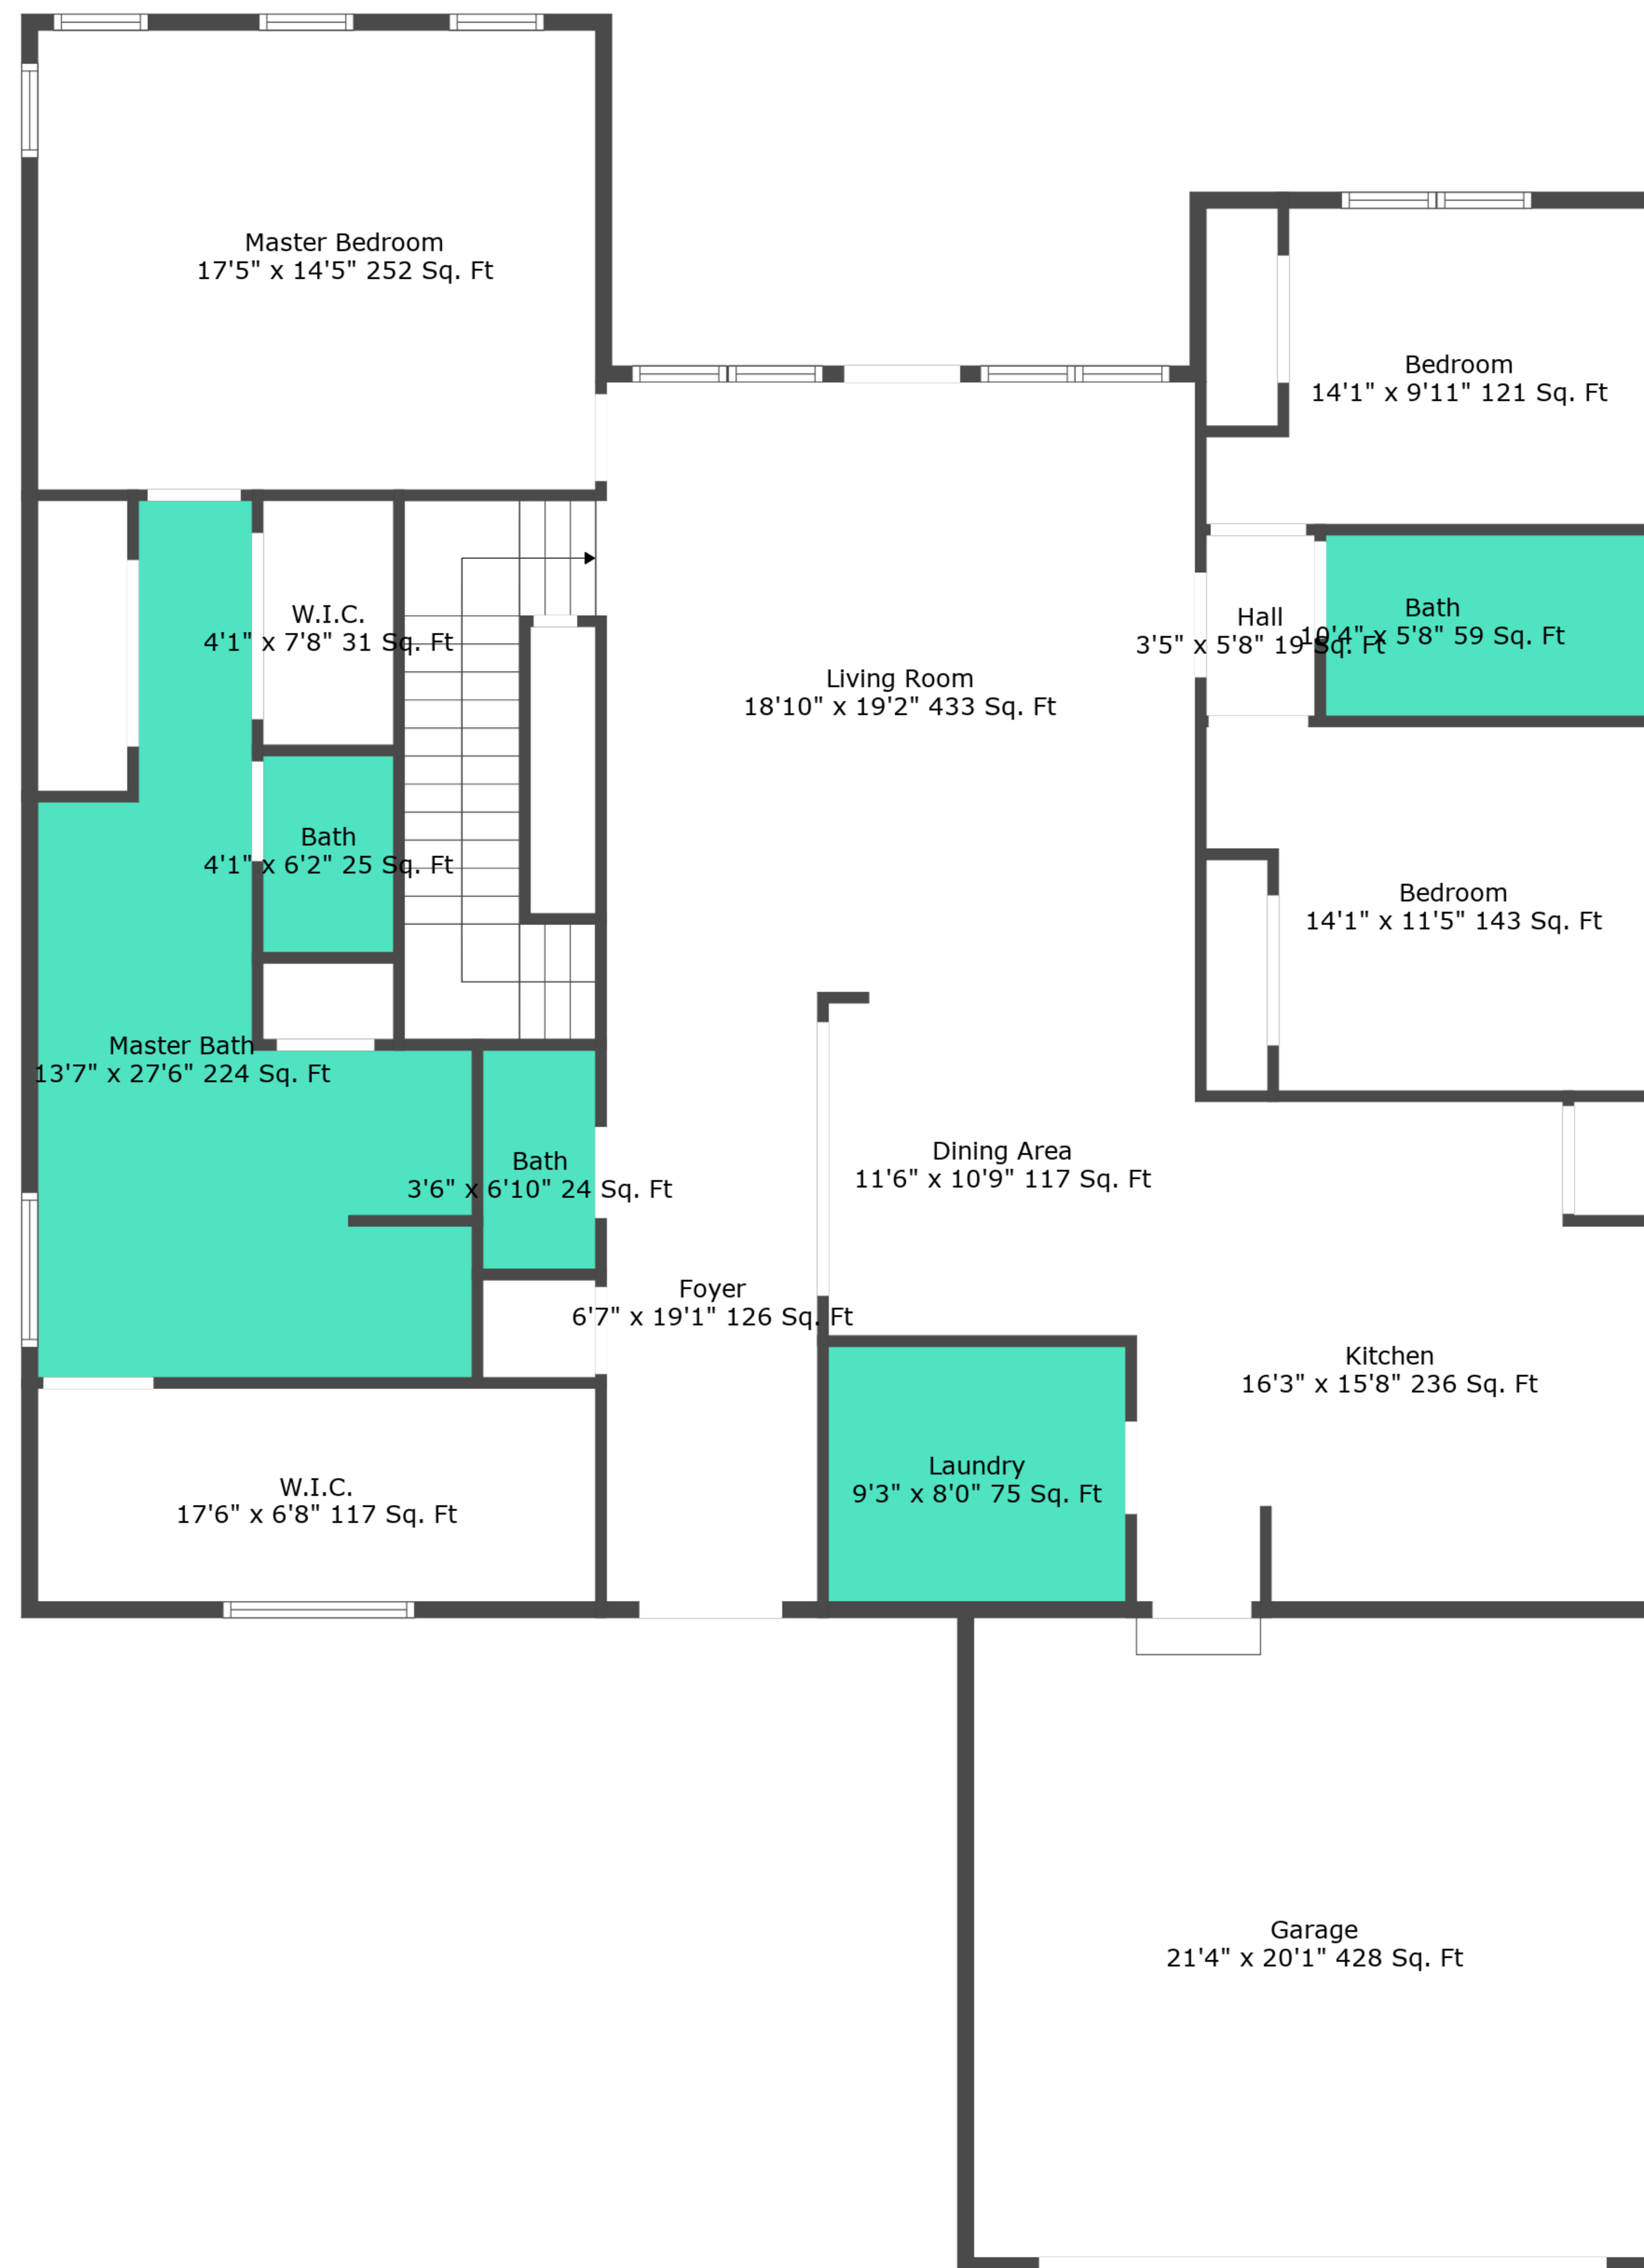

ESTIMATED AREAS
 GLA FLOOR 1: 2231 sq. ft EXCLUDED AREAS 0 sq. ft
 GLA FLOOR 2: 2313 sq. ft EXCLUDED AREAS 460 sq. ft
 Total GLA 4544 sq. ft, total area 5004 sq. ft

ESTIMATED AREAS
 GLA FLOOR 1: 2231 sq. ft EXCLUDED AREAS 0 sq. ft
 GLA FLOOR 2: 2313 sq. ft EXCLUDED AREAS 460 sq. ft
 Total GLA 4544 sq. ft, total area 5004 sq. ft