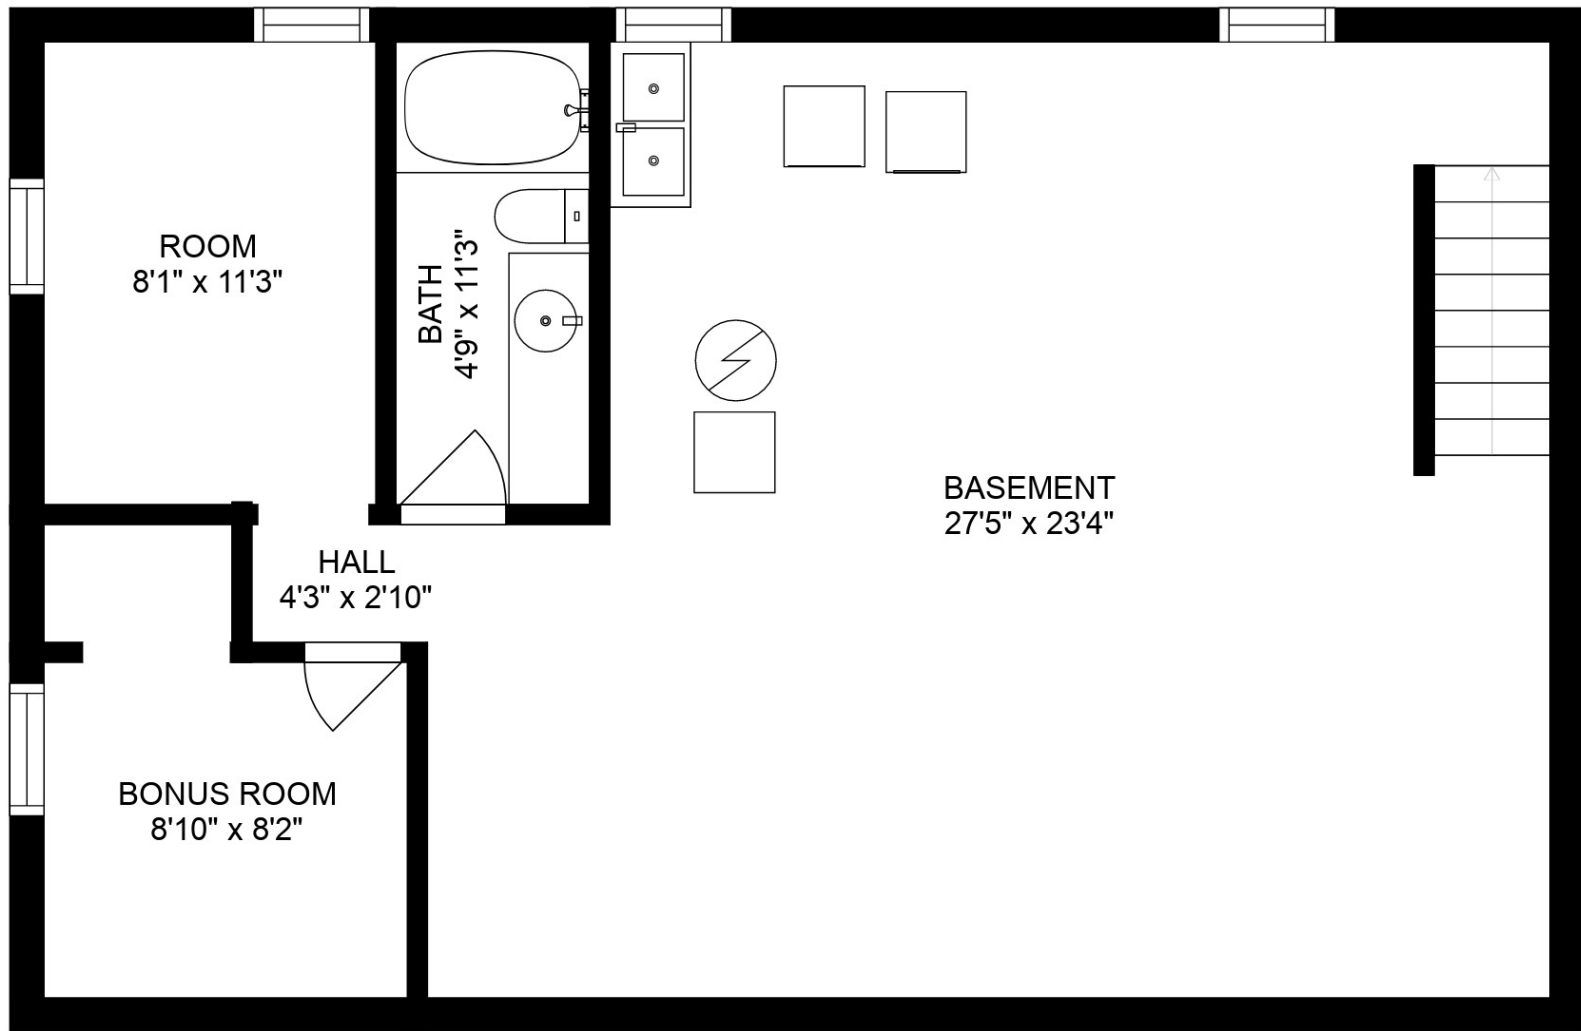

LOWER FLOOR

MAIN FLOOR

Estimated areas

GLA FLOOR 1: 0 sq. ft, excluded 960 sq. ft
 GLA FLOOR 2: 960 sq. ft, excluded 0 sq. ft
 Total GLA 960 sq. ft, total scanned area 1920 sq. ft

SIZES AND DIMENSIONS ARE APPROXIMATE. ACTUAL MAY VARY.

Estimated areas

GLA FLOOR 1: 0 sq. ft, excluded 960 sq. ft
 GLA FLOOR 2: 960 sq. ft, excluded 0 sq. ft
 Total GLA 960 sq. ft, total scanned area 1920 sq. ft

SIZES AND DIMENSIONS ARE APPROXIMATE. ACTUAL MAY VARY.