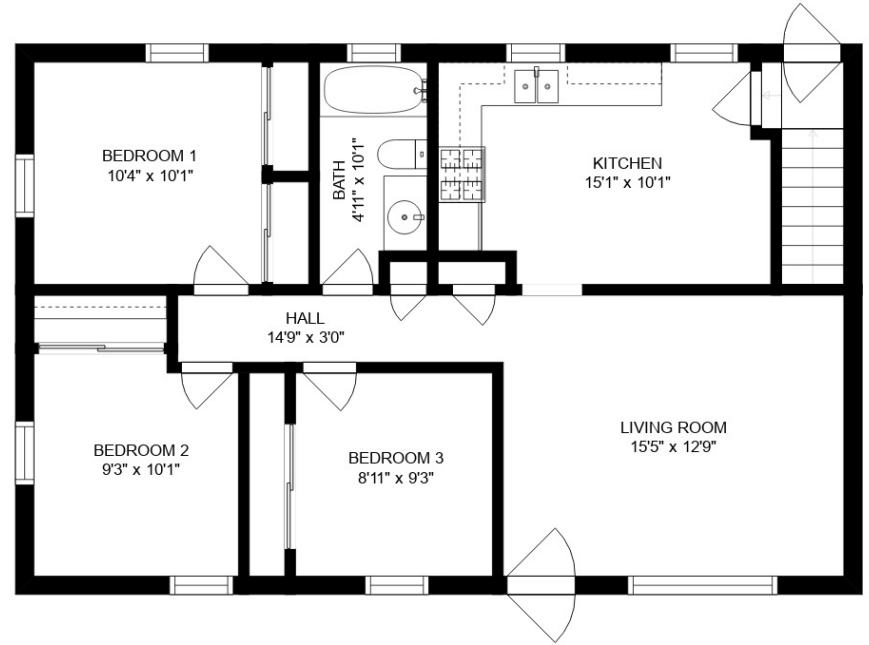

LOWER FLOOR

MAIN FLOOR

Estimated areas

GLA FLOOR 1: 0 sq. ft, excluded 960 sq. ft
 GLA FLOOR 2: 960 sq. ft, excluded 0 sq. ft
 Total GLA 960 sq. ft, total scanned area 1920 sq. ft

SIZES AND DIMENSIONS ARE APPROXIMATE. ACTUAL MAY VARY.

Estimated areas

GLA FLOOR 1: 0 sq. ft, excluded 960 sq. ft
 GLA FLOOR 2: 960 sq. ft, excluded 0 sq. ft
 Total GLA 960 sq. ft, total scanned area 1920 sq. ft

SIZES AND DIMENSIONS ARE APPROXIMATE. ACTUAL MAY VARY.