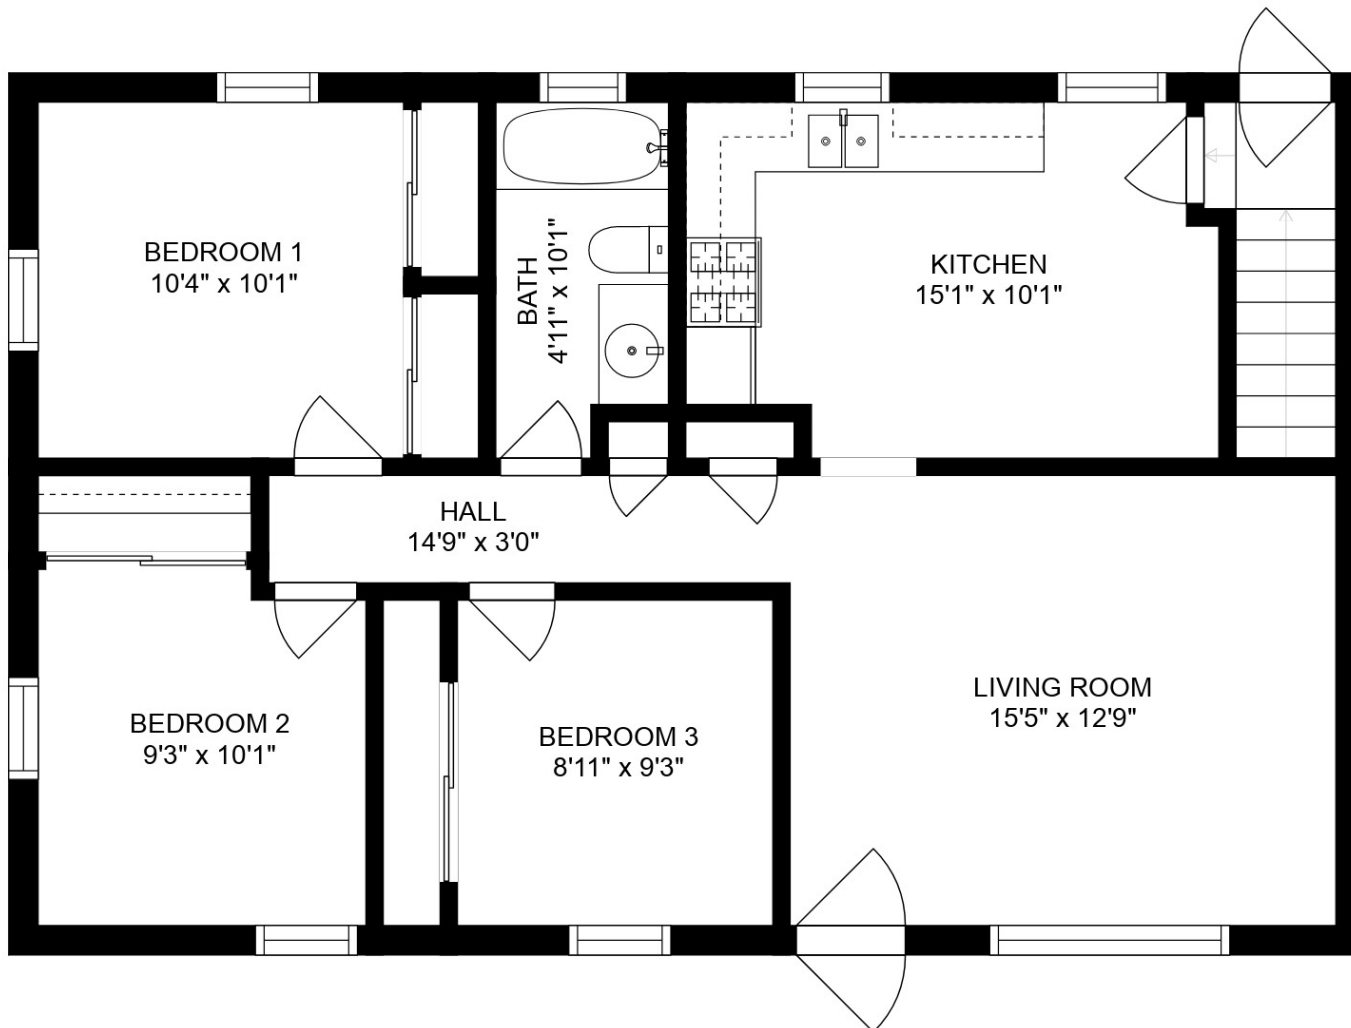

LOWER FLOOR

MAIN FLOOR

Estimated areas

GLA FLOOR 1: 0 sq. ft, excluded 960 sq. ft
 GLA FLOOR 2: 960 sq. ft, excluded 0 sq. ft
 Total GLA 960 sq. ft, total scanned area 1920 sq. ft

SIZES AND DIMENSIONS ARE APPROXIMATE. ACTUAL MAY VARY.

Estimated areas

GLA FLOOR 1: 0 sq. ft, excluded 960 sq. ft
 GLA FLOOR 2: 960 sq. ft, excluded 0 sq. ft
 Total GLA 960 sq. ft, total scanned area 1920 sq. ft

SIZES AND DIMENSIONS ARE APPROXIMATE. ACTUAL MAY VARY.