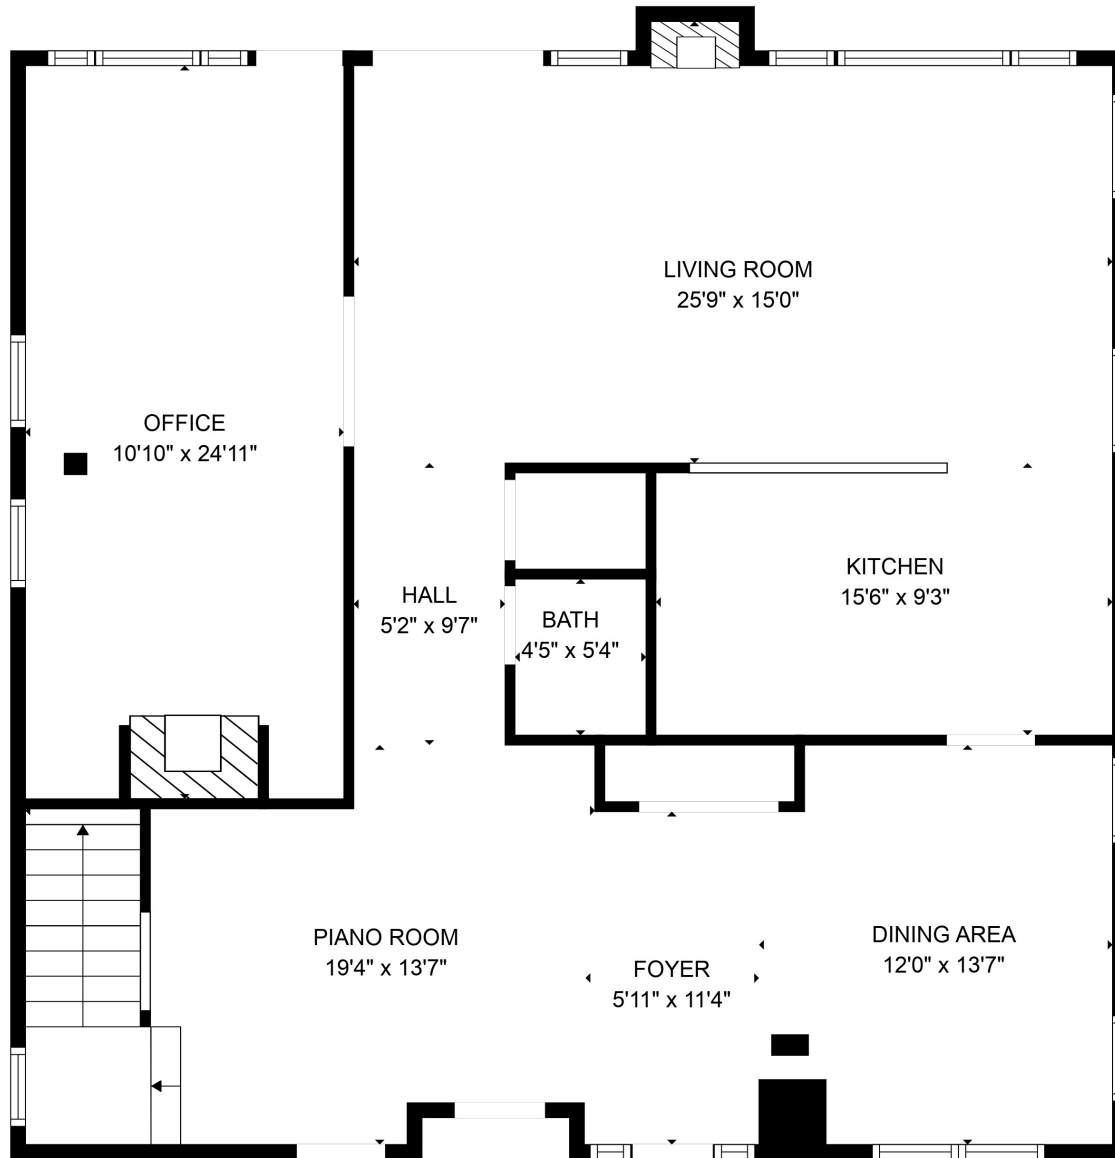

FLOOR 1

FLOOR 2

Total scanned area: 3302 sq. ft

SIZES AND DIMENSIONS ARE APPROXIMATE. ACTUAL MAY VARY.

Total scanned area: 3302 sq. ft

SIZES AND DIMENSIONS ARE APPROXIMATE. ACTUAL MAY VARY.

Total scanned area: 3302 sq. ft

SIZES AND DIMENSIONS ARE APPROXIMATE. ACTUAL MAY VARY.