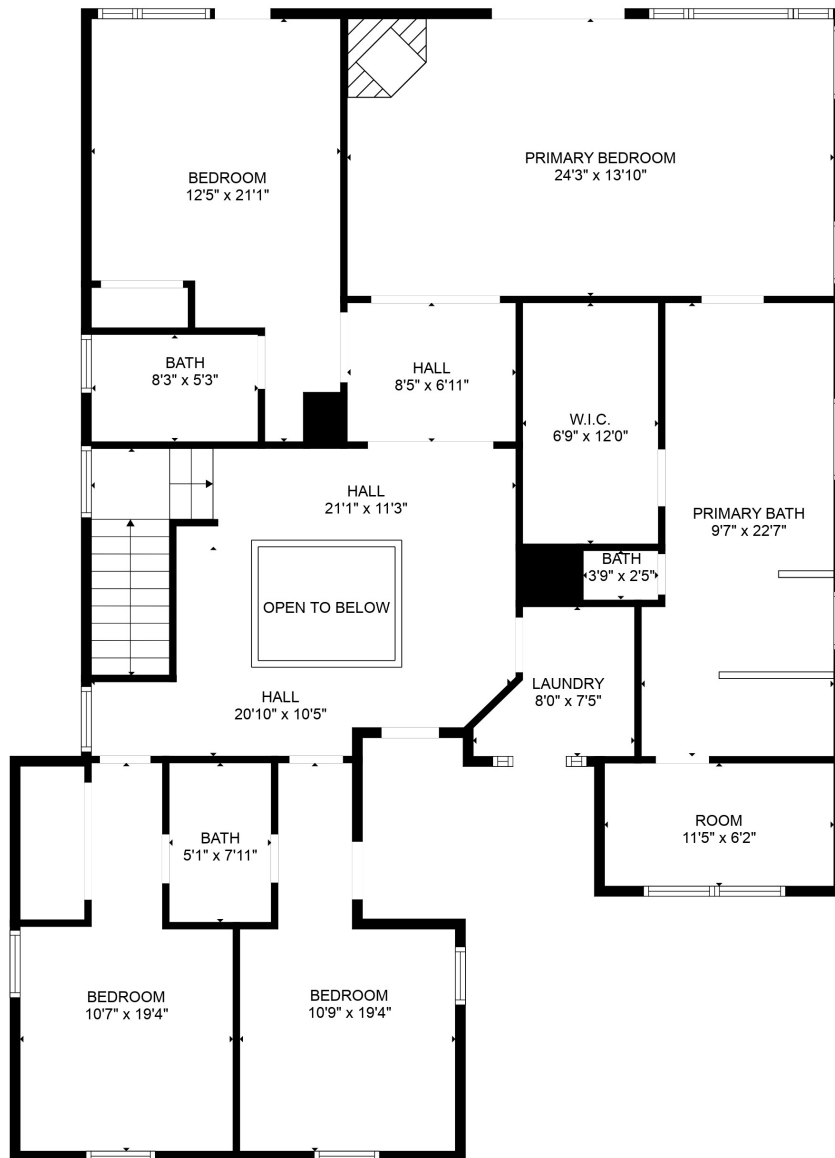

FLOOR 1

FLOOR 2

Total scanned area: 3302 sq. ft

SIZES AND DIMENSIONS ARE APPROXIMATE. ACTUAL MAY VARY.

Total scanned area: 3302 sq. ft

SIZES AND DIMENSIONS ARE APPROXIMATE. ACTUAL MAY VARY.

Total scanned area: 3302 sq. ft

SIZES AND DIMENSIONS ARE APPROXIMATE. ACTUAL MAY VARY.