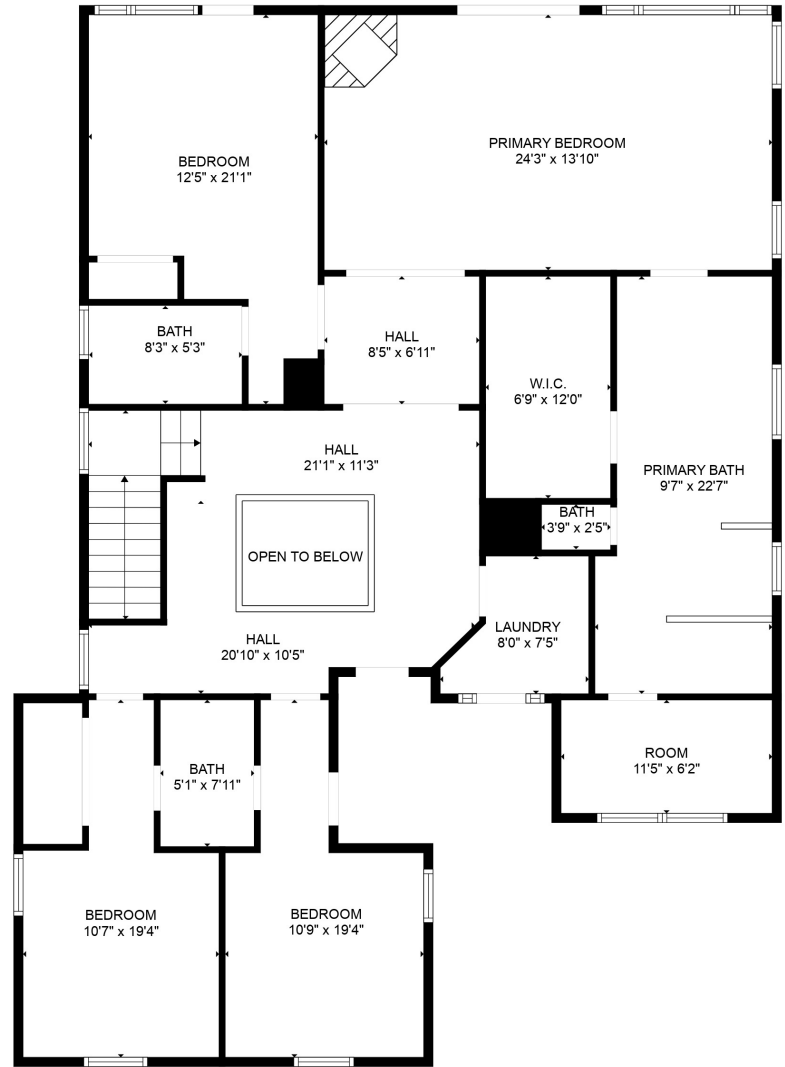

FLOOR 1

FLOOR 2

Total scanned area: 3302 sq. ft

SIZES AND DIMENSIONS ARE APPROXIMATE. ACTUAL MAY VARY.

Total scanned area: 3302 sq. ft

SIZES AND DIMENSIONS ARE APPROXIMATE. ACTUAL MAY VARY.

Total scanned area: 3302 sq. ft

SIZES AND DIMENSIONS ARE APPROXIMATE. ACTUAL MAY VARY.