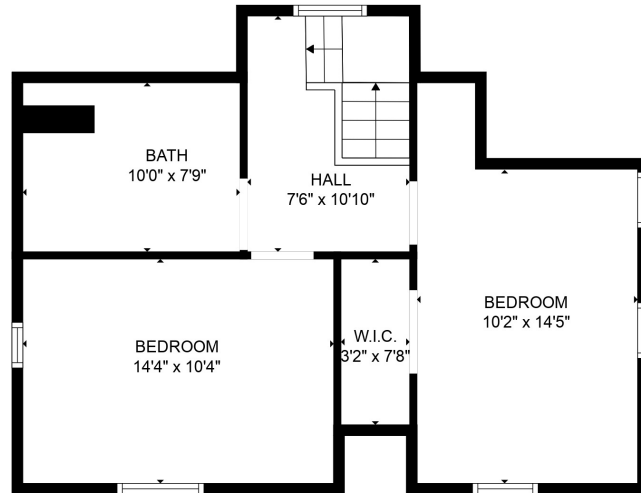

FLOOR 1

FLOOR 2

Total scanned area: 2518 sq. ft

SIZES AND DIMENSIONS ARE APPROXIMATE. ACTUAL MAY VARY.

Total scanned area: 2518 sq. ft

SIZES AND DIMENSIONS ARE APPROXIMATE. ACTUAL MAY VARY.

Total scanned area: 2518 sq. ft

SIZES AND DIMENSIONS ARE APPROXIMATE. ACTUAL MAY VARY.