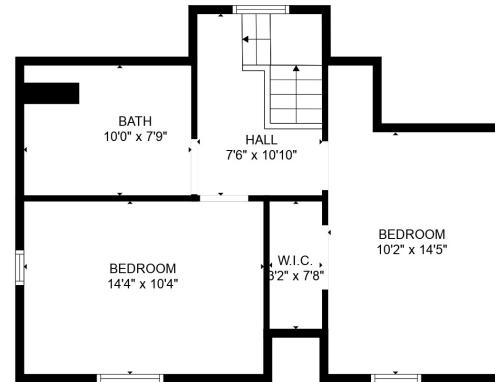

FLOOR 1

FLOOR 2

Total scanned area: 2518 sq. ft

SIZES AND DIMENSIONS ARE APPROXIMATE. ACTUAL MAY VARY.

Total scanned area: 2518 sq. ft

SIZES AND DIMENSIONS ARE APPROXIMATE. ACTUAL MAY VARY.

Total scanned area: 2518 sq. ft

SIZES AND DIMENSIONS ARE APPROXIMATE. ACTUAL MAY VARY.