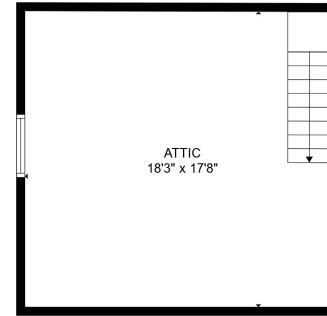

FLOOR 1

FLOOR 2

Total scanned area: 2518 sq. ft

SIZES AND DIMENSIONS ARE APPROXIMATE. ACTUAL MAY VARY.

Total scanned area: 2518 sq. ft

SIZES AND DIMENSIONS ARE APPROXIMATE. ACTUAL MAY VARY.

Total scanned area: 2518 sq. ft

SIZES AND DIMENSIONS ARE APPROXIMATE. ACTUAL MAY VARY.