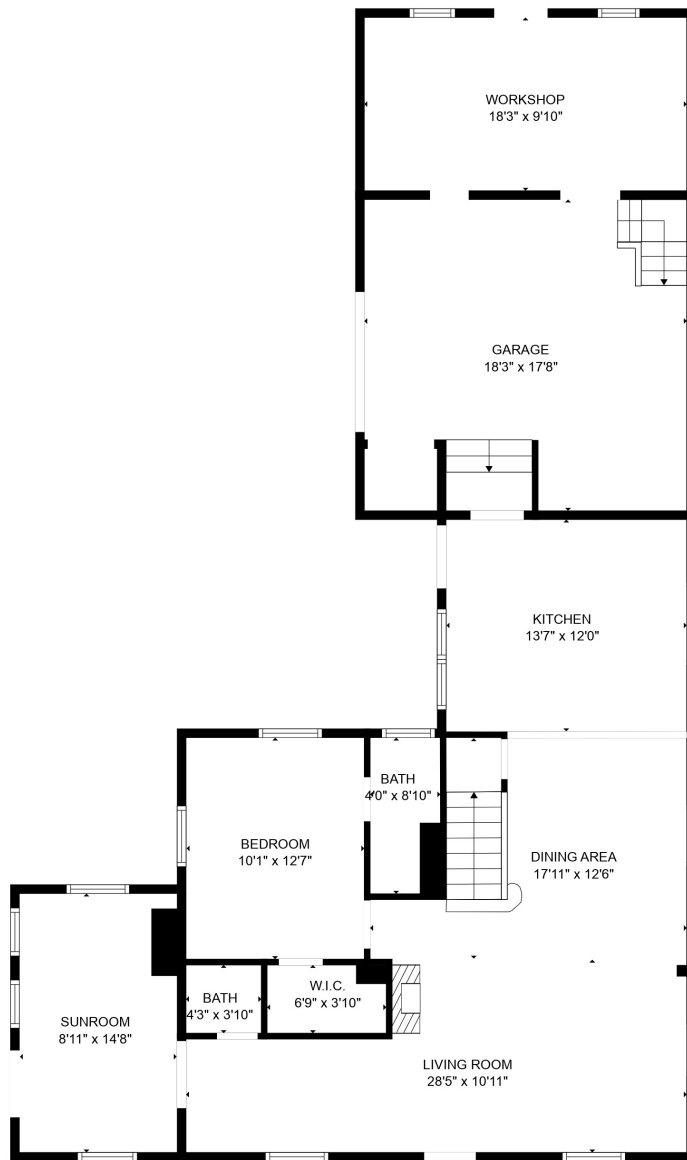

FLOOR 1

FLOOR 2

Total scanned area: 2518 sq. ft

SIZES AND DIMENSIONS ARE APPROXIMATE. ACTUAL MAY VARY.

Total scanned area: 2518 sq. ft

SIZES AND DIMENSIONS ARE APPROXIMATE. ACTUAL MAY VARY.

Total scanned area: 2518 sq. ft

SIZES AND DIMENSIONS ARE APPROXIMATE. ACTUAL MAY VARY.