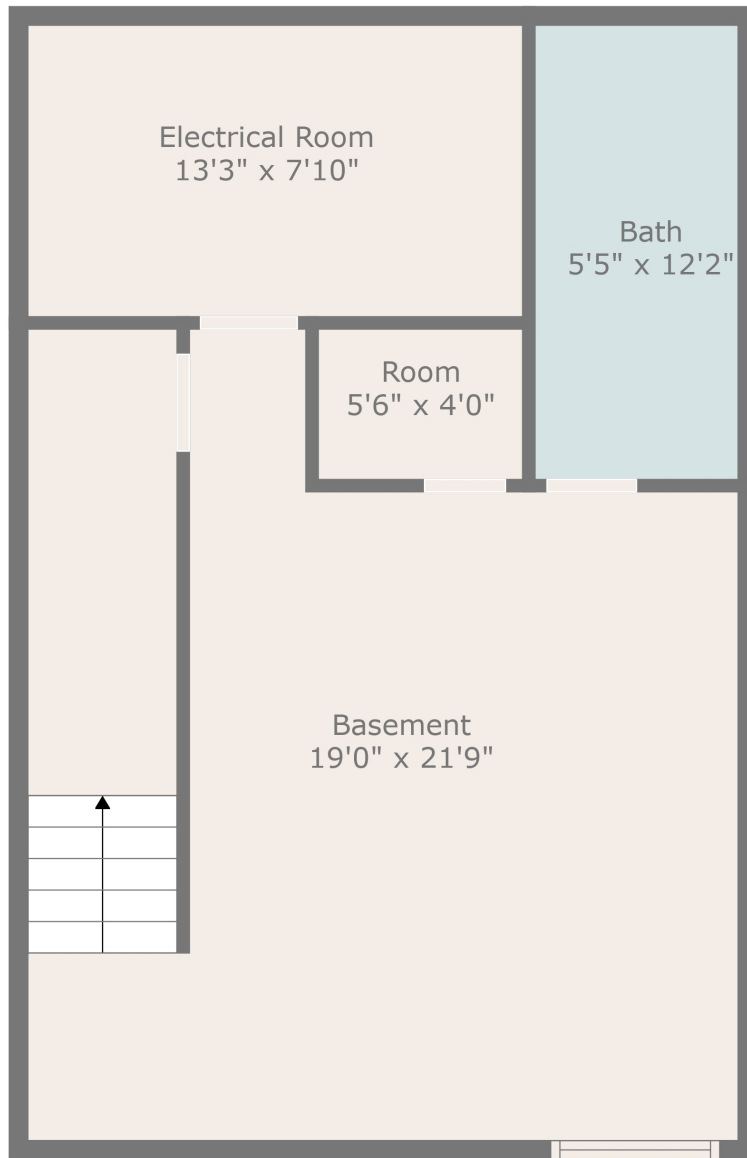

Floor 1

Floor 2

Floor 3

**TOTAL: 2093 sq. ft**  
 Below Ground: 465 sq. ft, FLOOR 2: 569 sq. ft, FLOOR 3: 1059 sq. ft  
 EXCLUDED AREAS: ELECTRICAL ROOM: 103 sq. ft, GARAGE: 383 sq. ft

Measurements Are Calculated By Cubicasa Technology. Deemed Highly Reliable But Not Guaranteed.

**TOTAL: 2093 sq. ft**

Below Ground: 465 sq. ft, FLOOR 2: 569 sq. ft, FLOOR 3: 1059 sq. ft  
 EXCLUDED AREAS: ELECTRICAL ROOM: 103 sq. ft, GARAGE: 383 sq. ft

Measurements Are Calculated By Cubicasa Technology. Deemed Highly Reliable But Not Guaranteed.