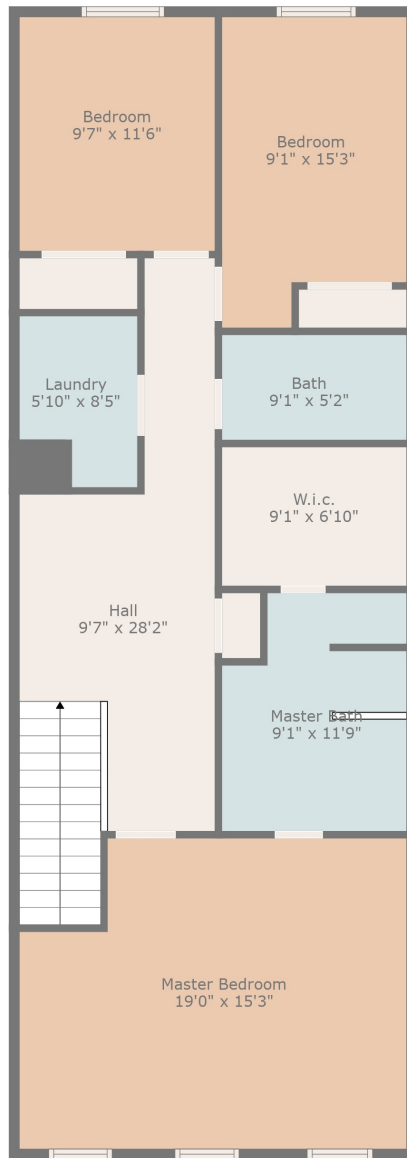

Floor 1

Floor 2

Floor 3

**TOTAL: 2093 sq. ft**  
 Below Ground: 465 sq. ft, FLOOR 2: 569 sq. ft, FLOOR 3: 1059 sq. ft  
 EXCLUDED AREAS: ELECTRICAL ROOM: 103 sq. ft, GARAGE: 383 sq. ft

Measurements Are Calculated By Cubicasa Technology. Deemed Highly Reliable But Not Guaranteed.

**TOTAL: 2093 sq. ft**

Below Ground: 465 sq. ft, FLOOR 2: 569 sq. ft, FLOOR 3: 1059 sq. ft  
 EXCLUDED AREAS: ELECTRICAL ROOM: 103 sq. ft, GARAGE: 383 sq. ft

Measurements Are Calculated By Cubicasa Technology. Deemed Highly Reliable But Not Guaranteed.