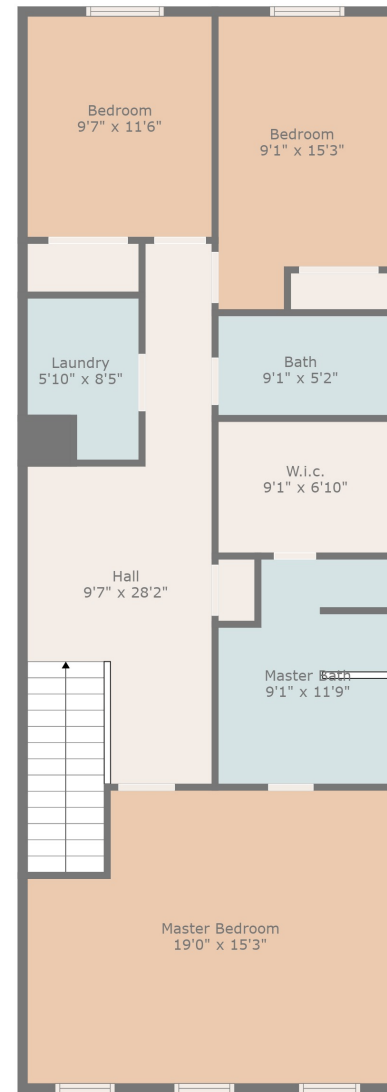

Floor 1

Floor 2

Floor 3

**TOTAL: 2093 sq. ft**  
 Below Ground: 465 sq. ft, FLOOR 2: 569 sq. ft, FLOOR 3: 1059 sq. ft  
 EXCLUDED AREAS: ELECTRICAL ROOM: 103 sq. ft, GARAGE: 383 sq. ft

Measurements Are Calculated By Cubicasa Technology. Deemed Highly Reliable But Not Guaranteed.

**TOTAL: 2093 sq. ft**

Below Ground: 465 sq. ft, FLOOR 2: 569 sq. ft, FLOOR 3: 1059 sq. ft  
 EXCLUDED AREAS: ELECTRICAL ROOM: 103 sq. ft, GARAGE: 383 sq. ft

Measurements Are Calculated By Cubicasa Technology. Deemed Highly Reliable But Not Guaranteed.