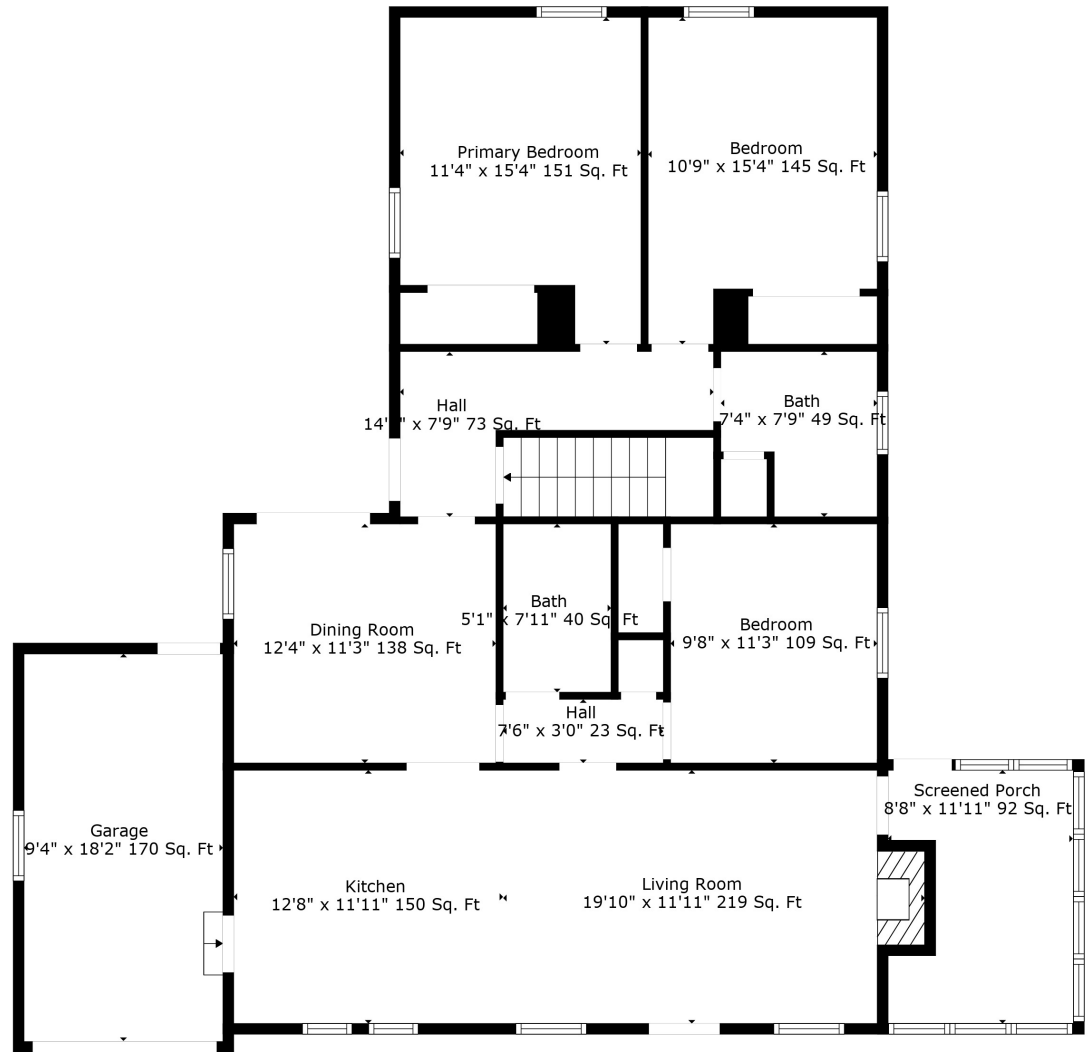

Floor 1

Floor 2

Total scanned area: 2887 sq. ft

Total scanned area: 2887 sq. ft

Measurements Are Calculated By Cubicasa Technology. Deemed Highly Reliable But Not Guaranteed.

Total scanned area: 2887 sq. ft

Measurements Are Calculated By Cubicasa Technology. Deemed Highly Reliable But Not Guaranteed.