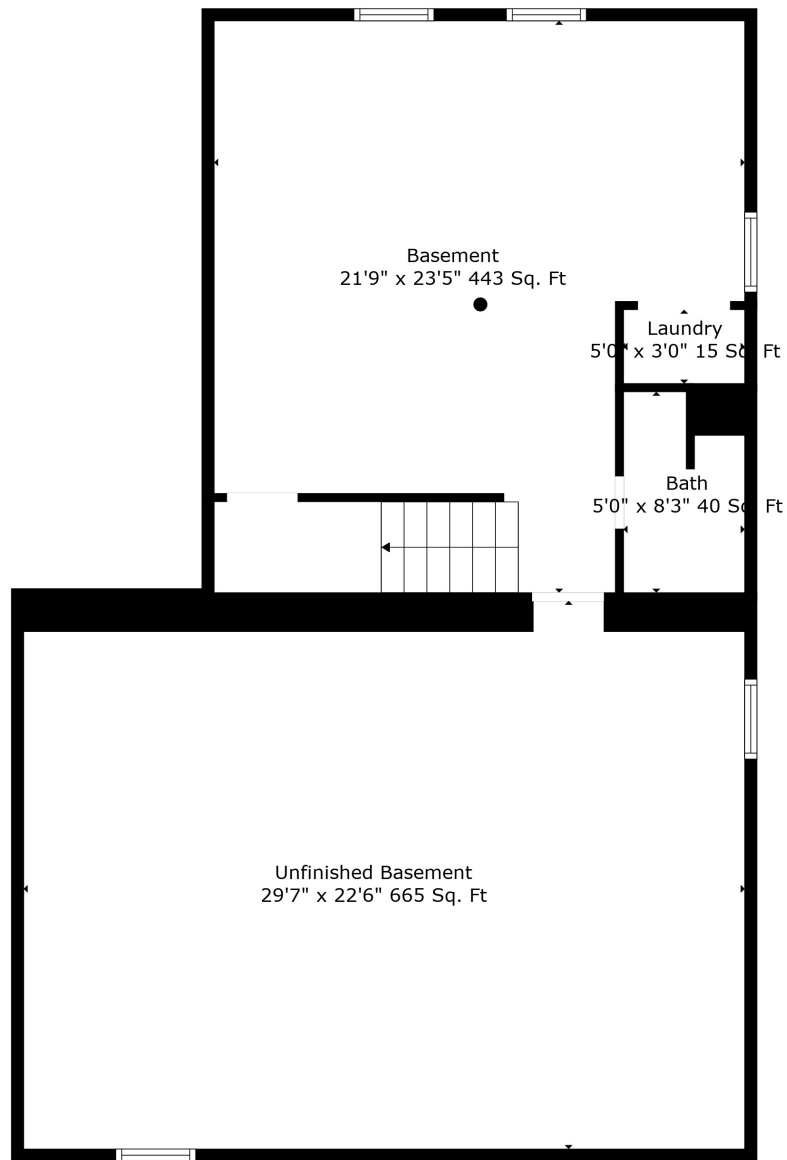

Floor 1

Floor 2

Total scanned area: 2887 sq. ft

Total scanned area: 2887 sq. ft

Measurements Are Calculated By Cubicasa Technology. Deemed Highly Reliable But Not Guaranteed.

Total scanned area: 2887 sq. ft