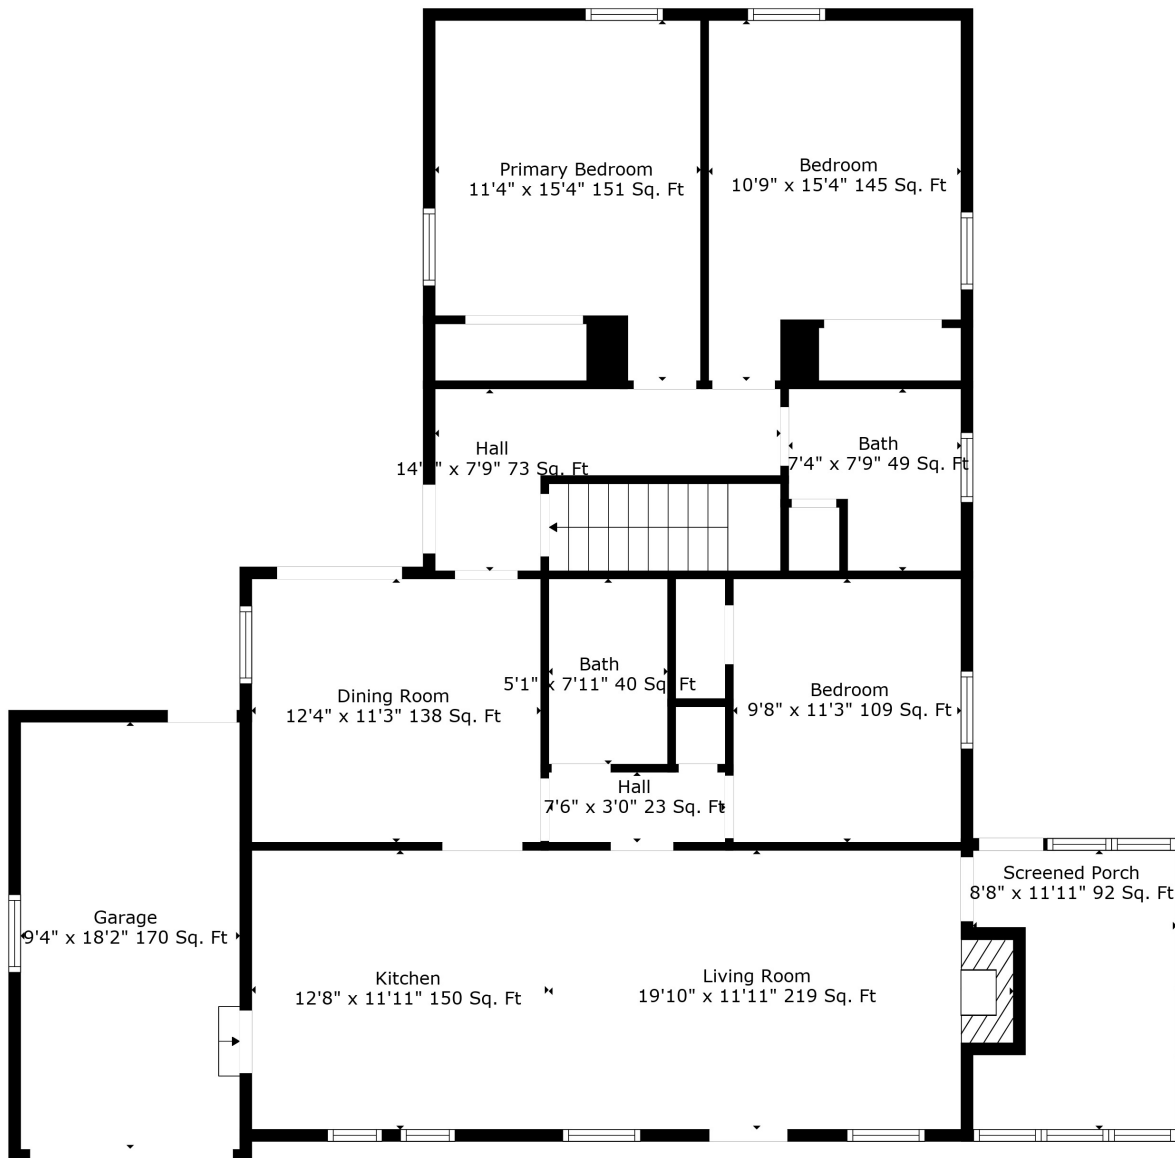

Floor 1

Floor 2

Total scanned area: 2887 sq. ft

Total scanned area: 2887 sq. ft

Measurements Are Calculated By Cubicasa Technology. Deemed Highly Reliable But Not Guaranteed.

Total scanned area: 2887 sq. ft

Measurements Are Calculated By Cubicasa Technology. Deemed Highly Reliable But Not Guaranteed.