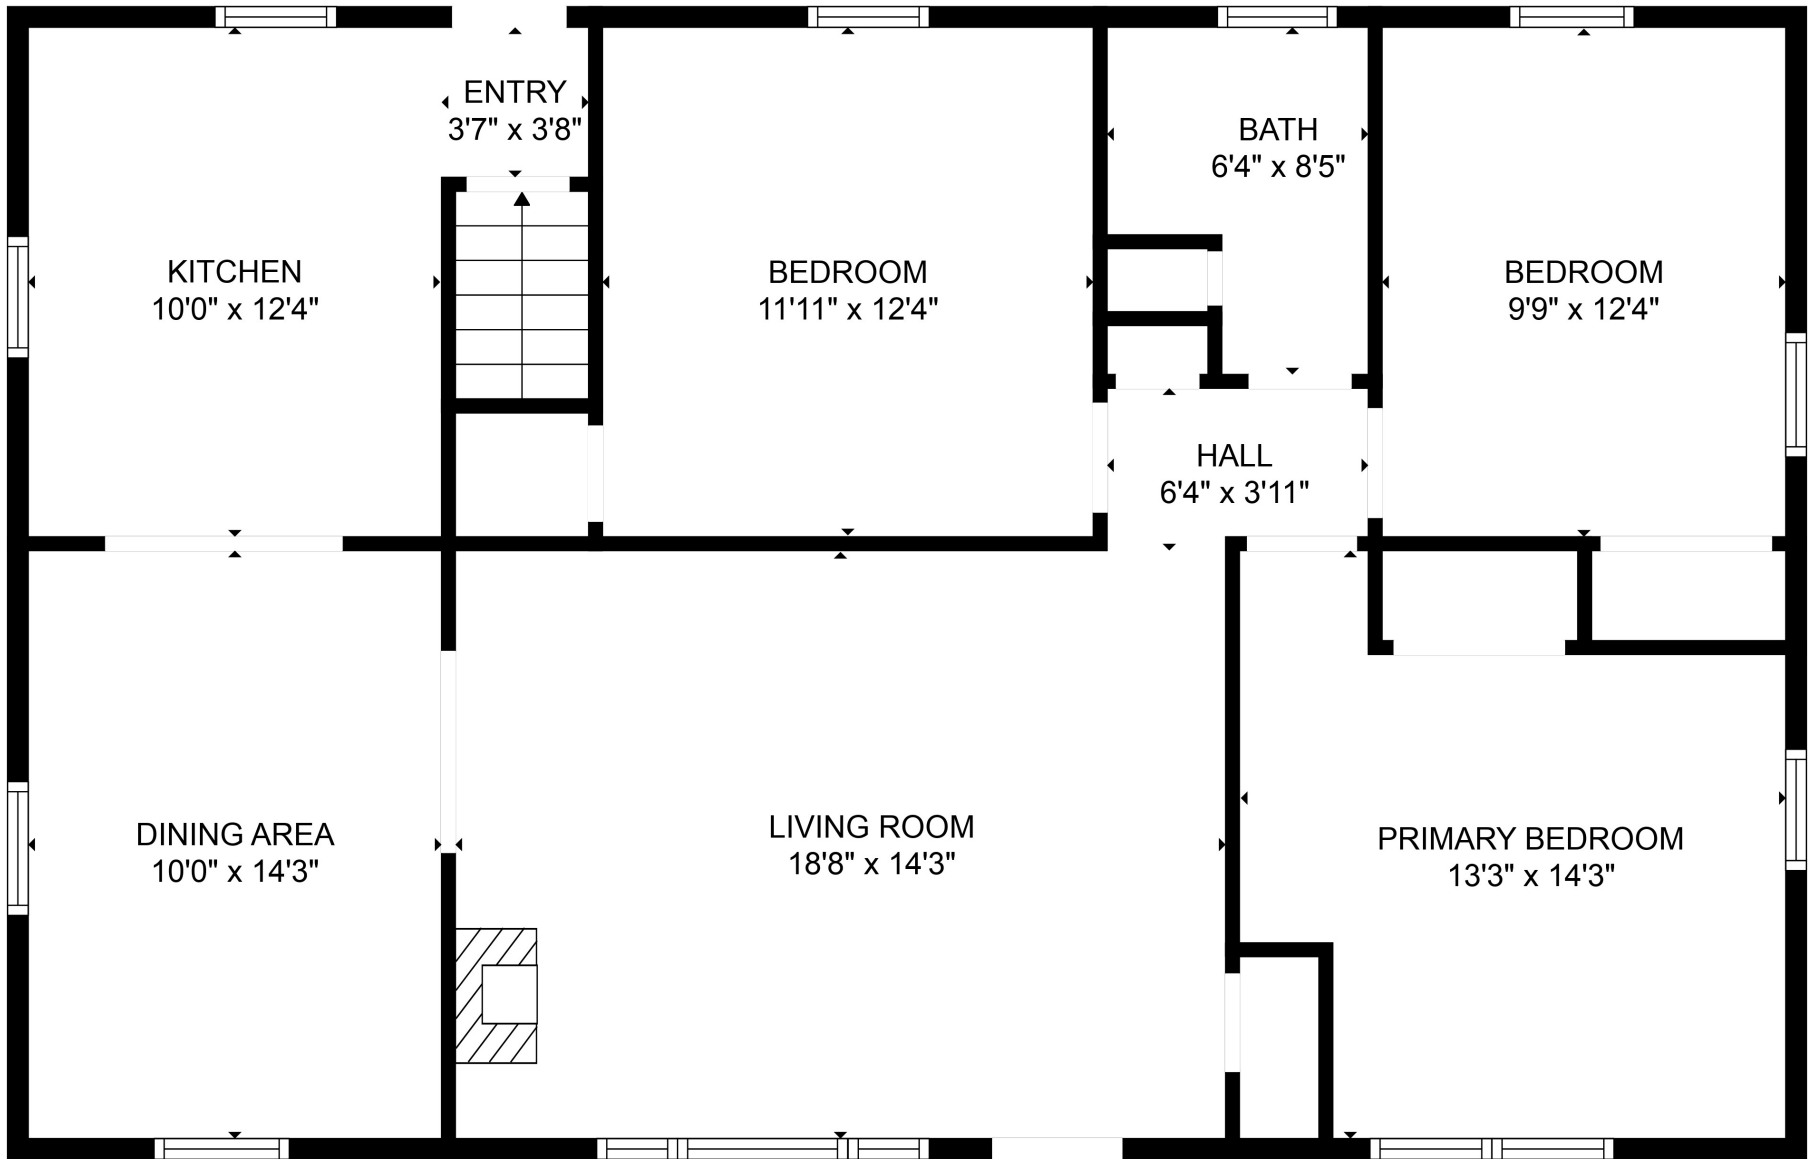

FLOOR 2

FLOOR 1

Total scanned area: 2894 sq. ft

Total scanned area: 2894 sq. ft

MEASUREMENTS ARE CALCULATED BY CUBICASA TECHNOLOGY. DEEMED HIGHLY RELIABLE BUT NOT GUARANTEED.

Total scanned area: 2894 sq. ft

MEASUREMENTS ARE CALCULATED BY CUBICASA TECHNOLOGY. DEEMED HIGHLY RELIABLE BUT NOT GUARANTEED.