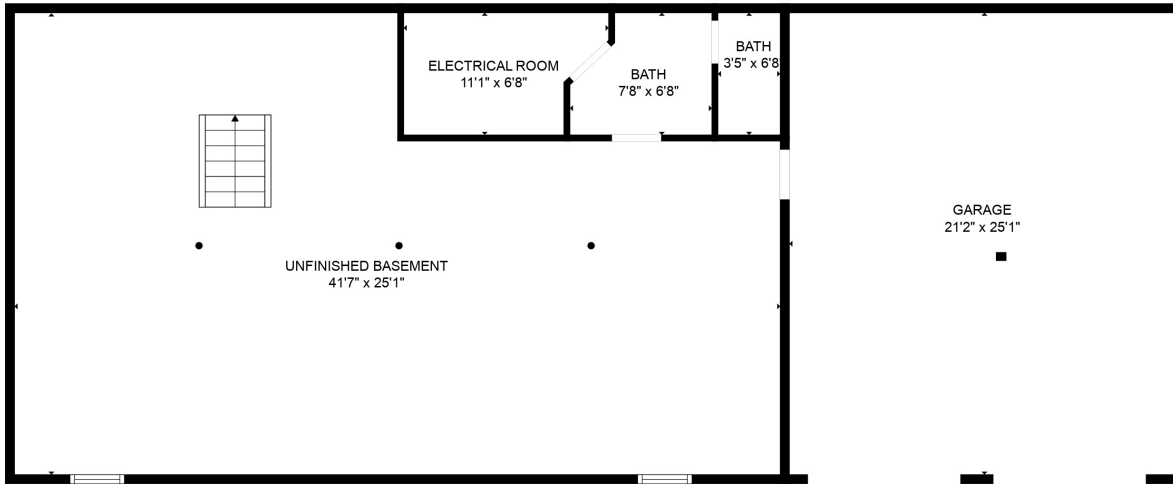

FLOOR 2

FLOOR 1

Total scanned area: 2894 sq. ft

Total scanned area: 2894 sq. ft

MEASUREMENTS ARE CALCULATED BY CUBICASA TECHNOLOGY. DEEMED HIGHLY RELIABLE BUT NOT GUARANTEED.

Total scanned area: 2894 sq. ft