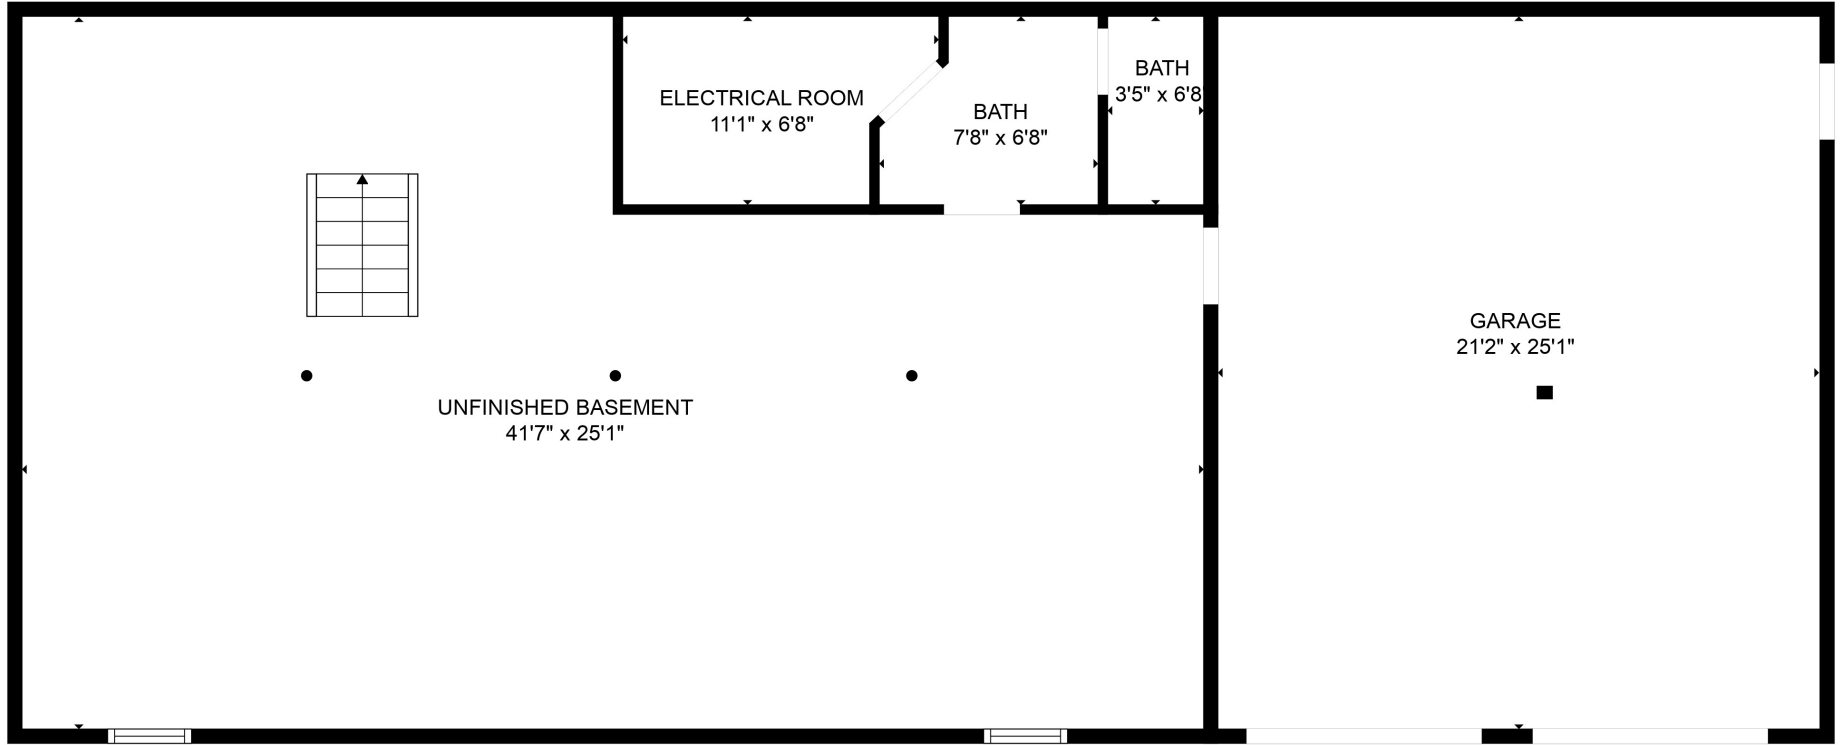

FLOOR 2

FLOOR 1

Total scanned area: 2894 sq. ft

Total scanned area: 2894 sq. ft

MEASUREMENTS ARE CALCULATED BY CUBICASA TECHNOLOGY. DEEMED HIGHLY RELIABLE BUT NOT GUARANTEED.

Total scanned area: 2894 sq. ft