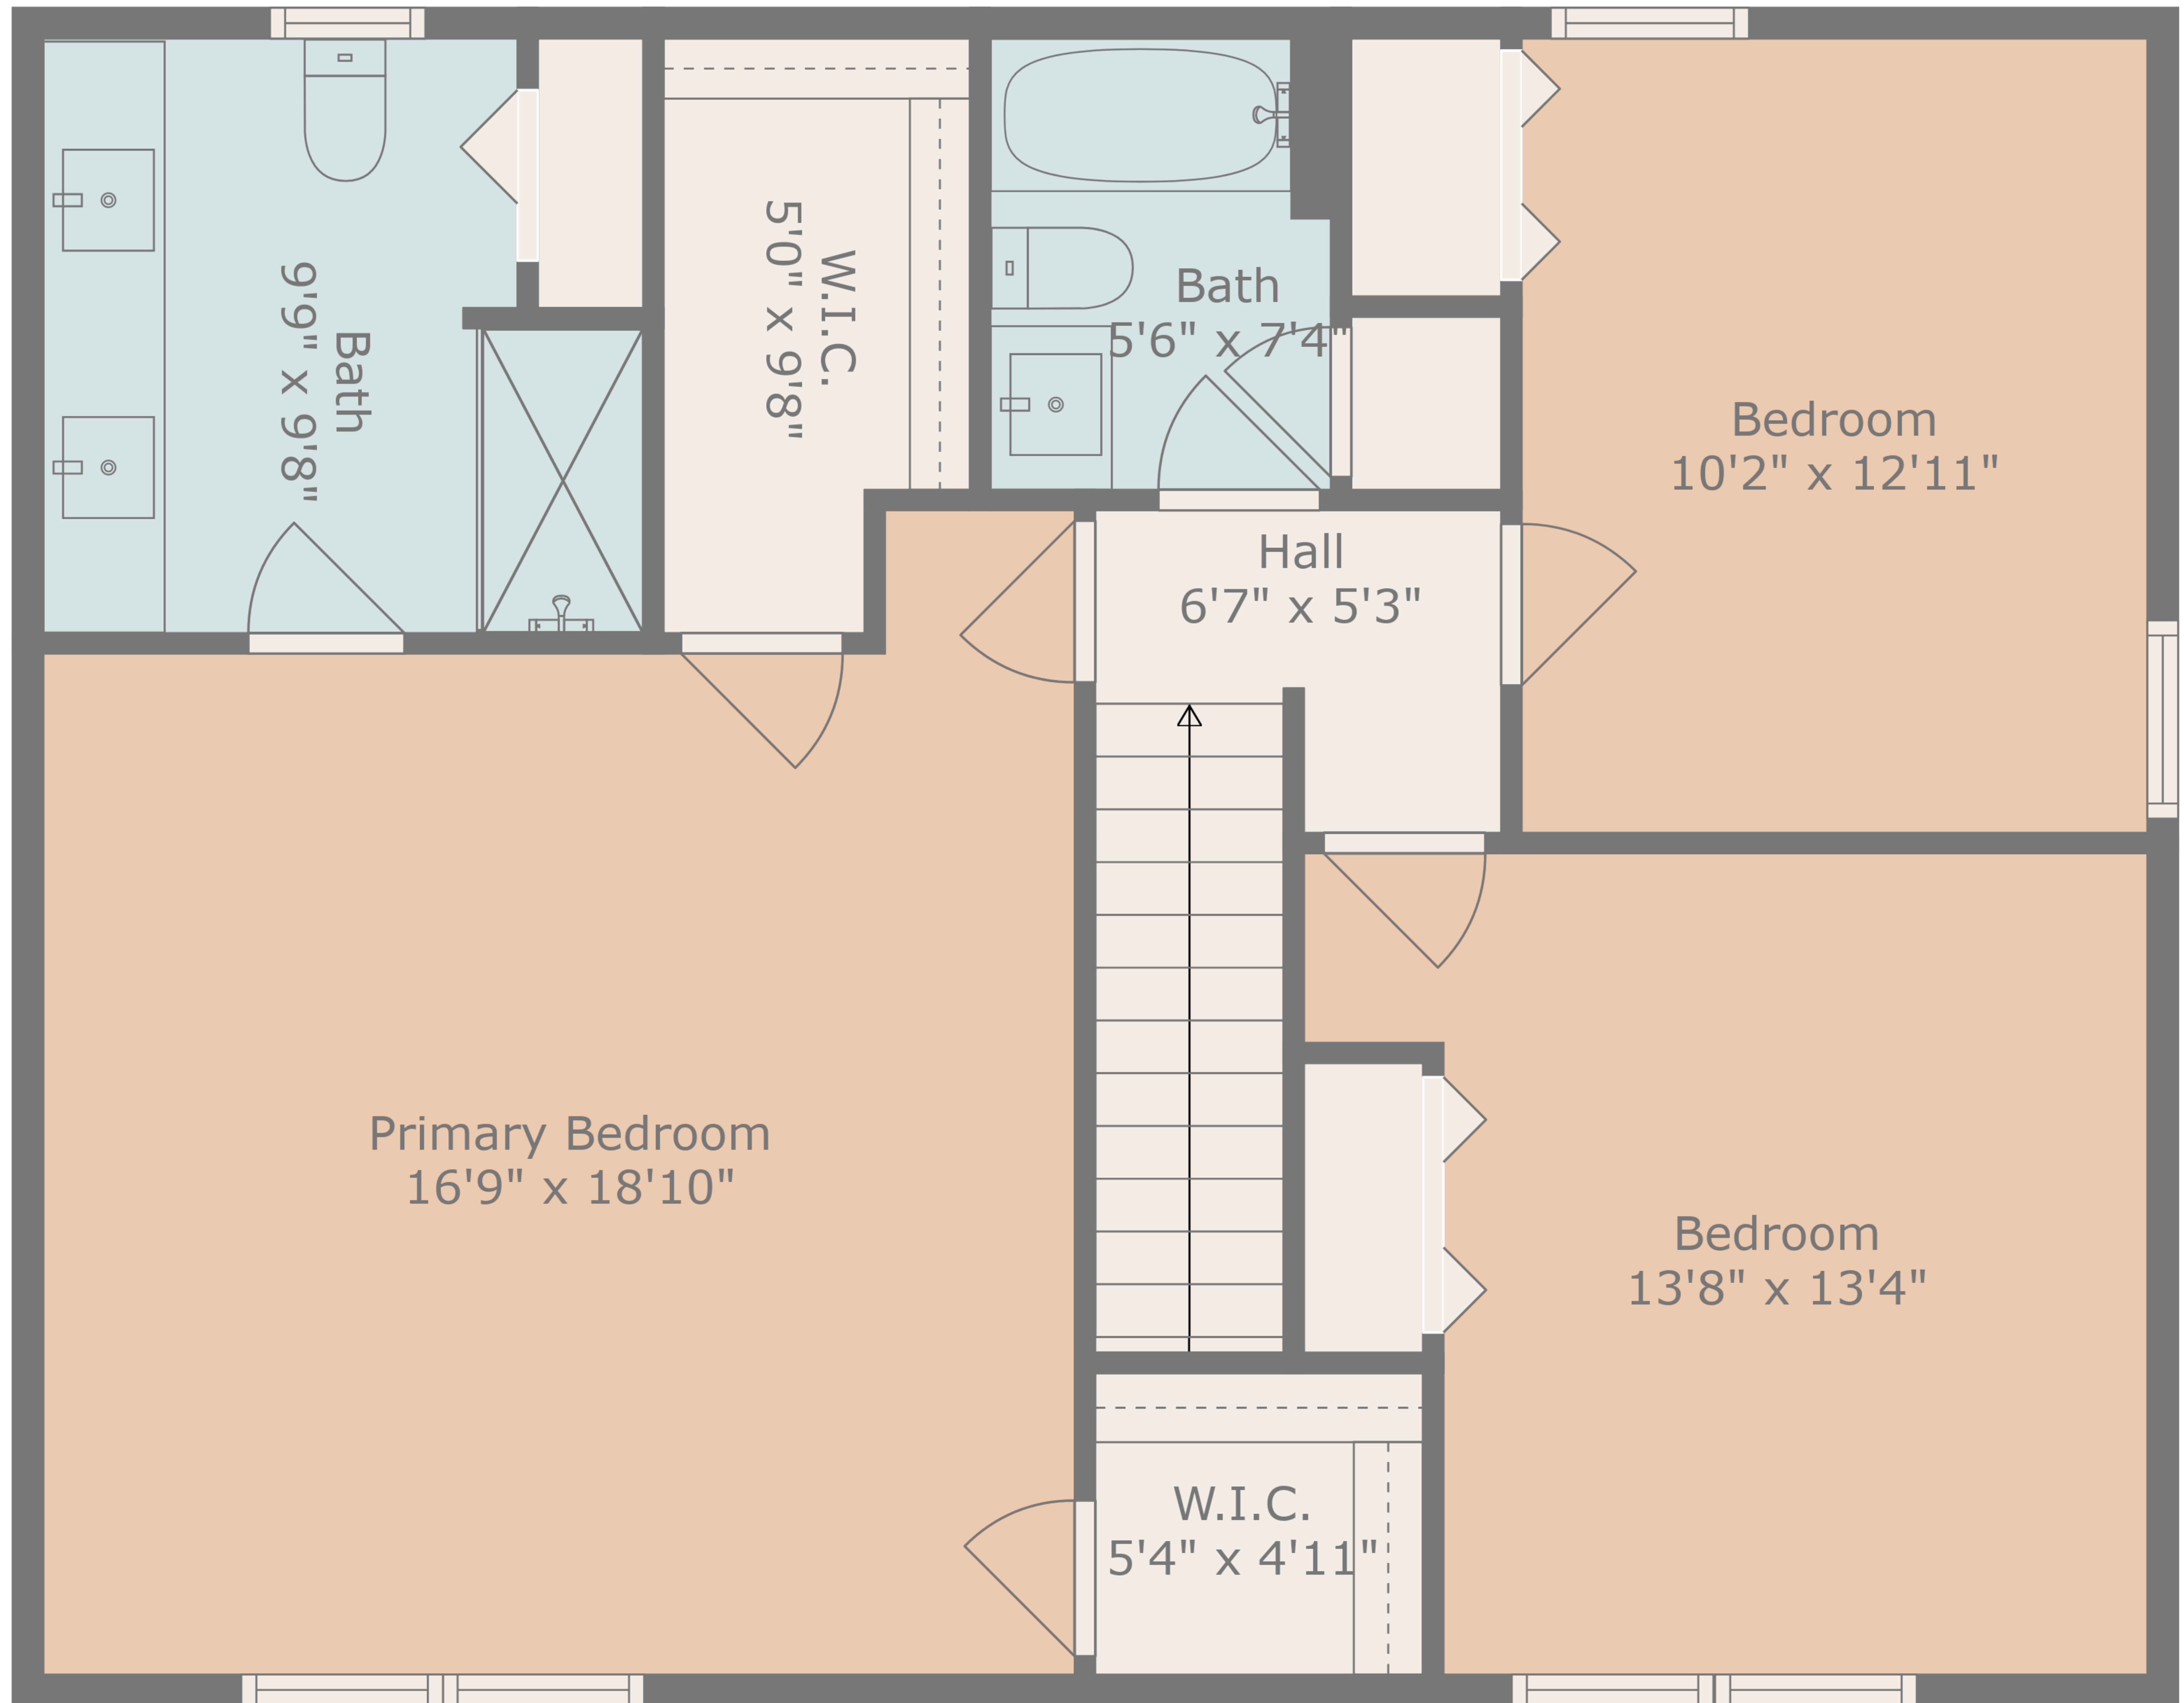

Electrical Room
20'7" x 15'9"

Recreation Room
12'10" x 25'1"

Family Room
20'6" x 14'8"

Beyond Limits Productions

TOTAL: 2435 sq. ft

BELOW GROUND: 615 sq. ft, FLOOR 2: 910 sq. ft, FLOOR 3: 910 sq. ft
EXCLUDED AREAS: ELECTRICAL ROOM: 255 sq. ft, UNDEFINED: 13 sq. ft, GARAGE: 381 sq. ft

Measurements Are Taken Using Lidar Technology, Deemed Highly Reliable But Not Guaranteed

TOTAL: 2435 sq. ft

BELOW GROUND: 615 sq. ft, FLOOR 2: 910 sq. ft, FLOOR 3: 910 sq. ft
 EXCLUDED AREAS: ELECTRICAL ROOM: 255 sq. ft, UNDEFINED: 13 sq. ft, GARAGE: 381 sq. ft

TOTAL: 2435 sq. ft

BELOW GROUND: 615 sq. ft, FLOOR 2: 910 sq. ft, FLOOR 3: 910 sq. ft
 EXCLUDED AREAS: ELECTRICAL ROOM: 255 sq. ft, UNDEFINED: 13 sq. ft, GARAGE: 381 sq. ft

Floor 2

Floor 3

Floor 1

TOTAL: 2435 sq. ft

BELOW GROUND: 615 sq. ft, FLOOR 2: 910 sq. ft, FLOOR 3: 910 sq. ft
 EXCLUDED AREAS: ELECTRICAL ROOM: 255 sq. ft, UNDEFINED: 13 sq. ft, GARAGE: 381 sq. ft