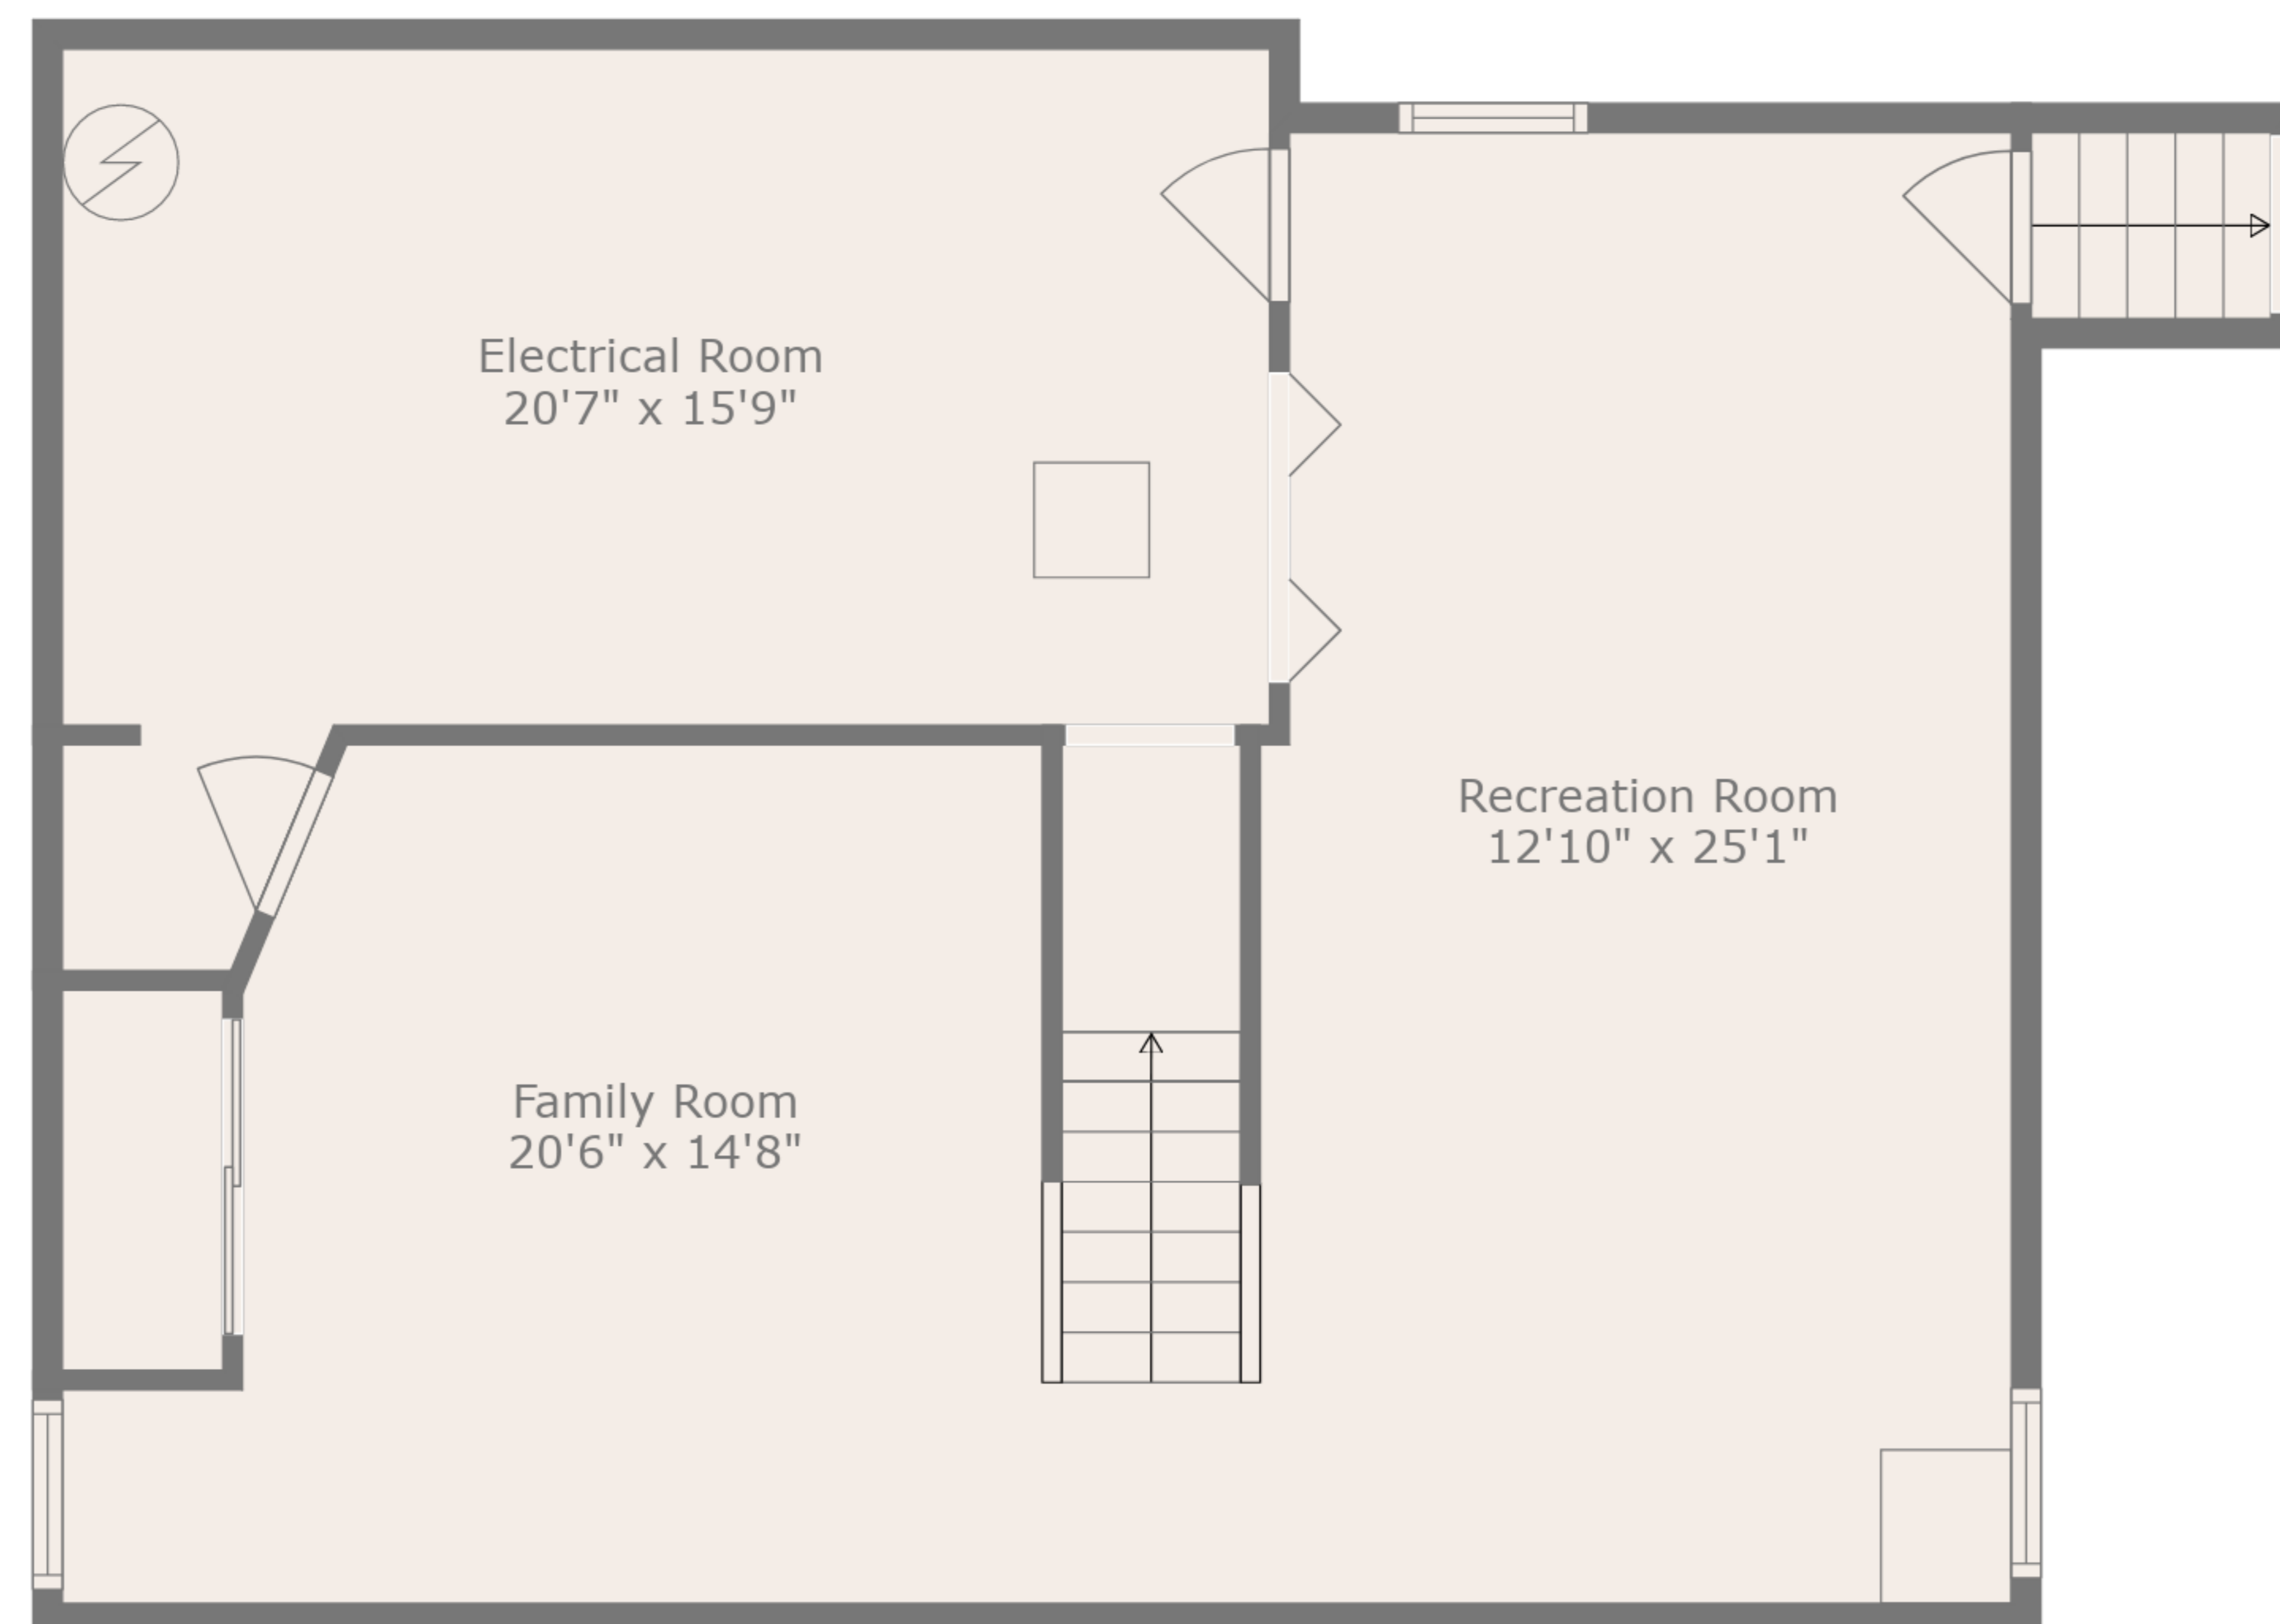

Electrical Room
20'7" x 15'9"

Recreation Room
12'10" x 25'1"

Family Room
20'6" x 14'8"

Beyond Limits Productions

TOTAL: 2435 sq. ft

BELOW GROUND: 615 sq. ft, FLOOR 2: 910 sq. ft, FLOOR 3: 910 sq. ft
EXCLUDED AREAS: ELECTRICAL ROOM: 255 sq. ft, UNDEFINED: 13 sq. ft, GARAGE: 381 sq. ft

Measurements Are Taken Using Lidar Technology, Deemed Highly Reliable But Not Guaranteed

TOTAL: 2435 sq. ft

BELOW GROUND: 615 sq. ft, FLOOR 2: 910 sq. ft, FLOOR 3: 910 sq. ft
 EXCLUDED AREAS: ELECTRICAL ROOM: 255 sq. ft, UNDEFINED: 13 sq. ft, GARAGE: 381 sq. ft

TOTAL: 2435 sq. ft

BELOW GROUND: 615 sq. ft, FLOOR 2: 910 sq. ft, FLOOR 3: 910 sq. ft
 EXCLUDED AREAS: ELECTRICAL ROOM: 255 sq. ft, UNDEFINED: 13 sq. ft, GARAGE: 381 sq. ft

Floor 2

Floor 3

Floor 1

TOTAL: 2435 sq. ft

BELOW GROUND: 615 sq. ft, FLOOR 2: 910 sq. ft, FLOOR 3: 910 sq. ft
 EXCLUDED AREAS: ELECTRICAL ROOM: 255 sq. ft, UNDEFINED: 13 sq. ft, GARAGE: 381 sq. ft