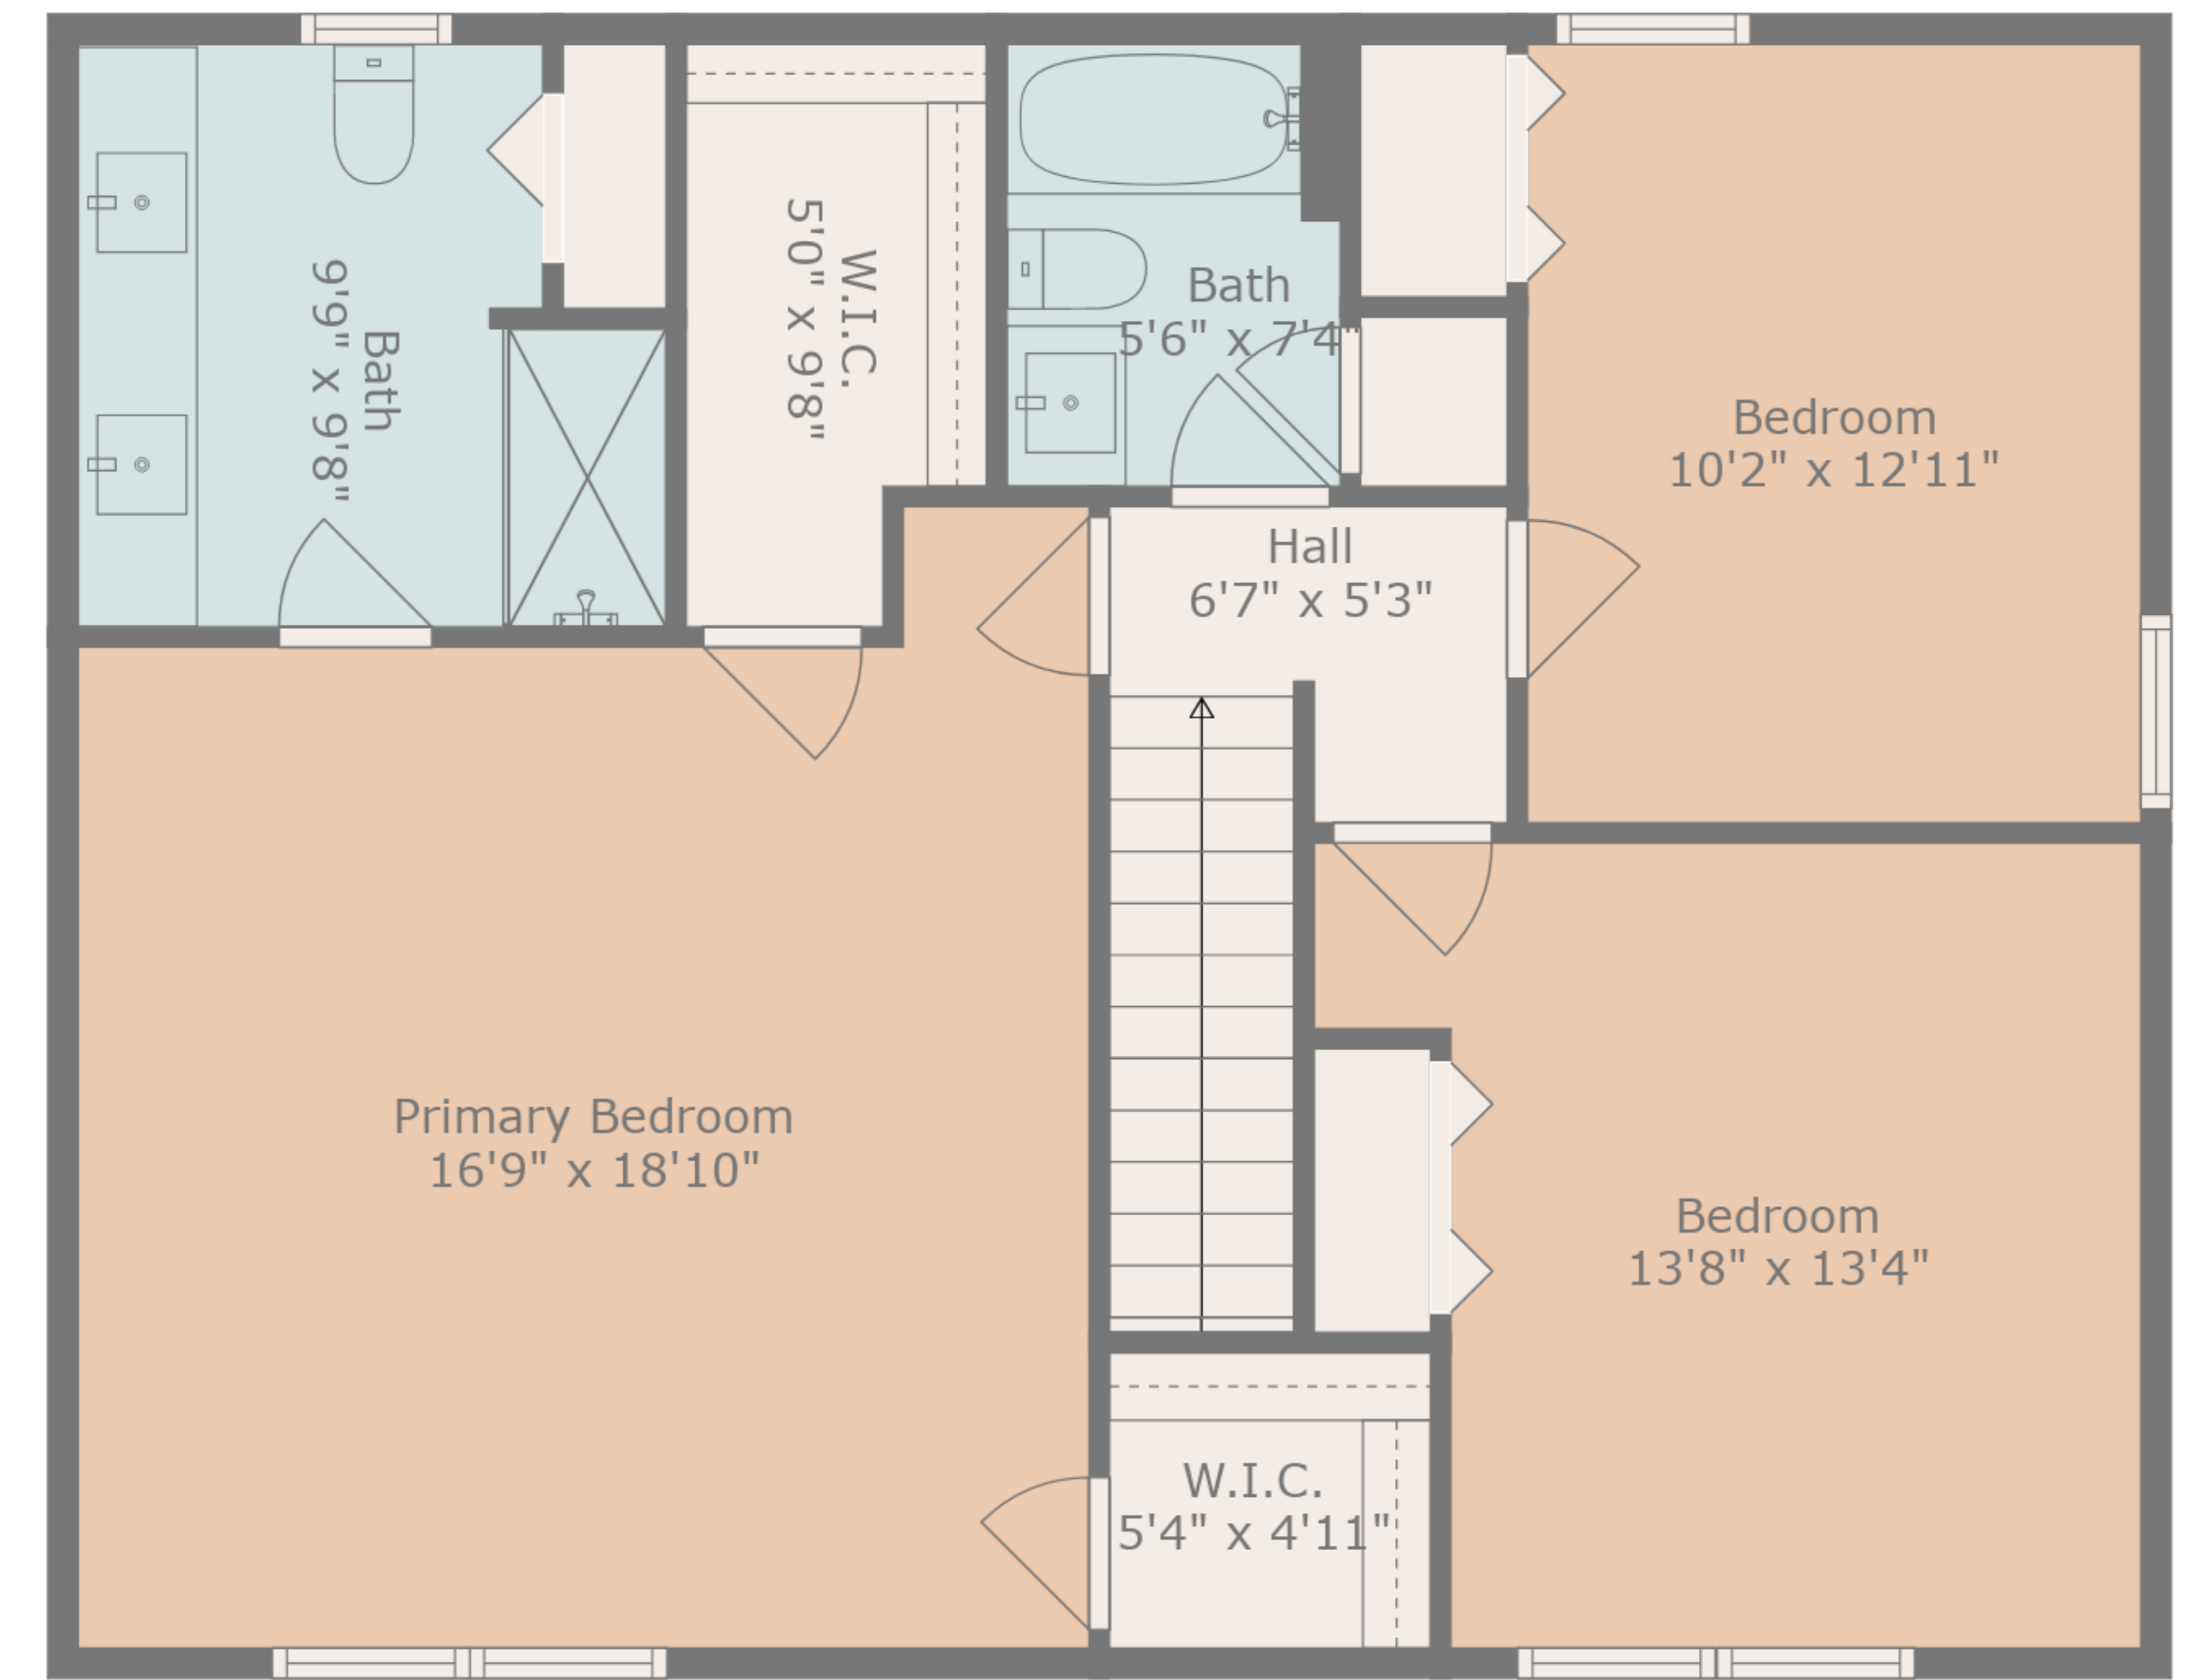

Electrical Room
20'7" x 15'9"

Recreation Room
12'10" x 25'1"

Family Room
20'6" x 14'8"

Beyond Limits Productions

TOTAL: 2435 sq. ft

BELOW GROUND: 615 sq. ft, FLOOR 2: 910 sq. ft, FLOOR 3: 910 sq. ft
EXCLUDED AREAS: ELECTRICAL ROOM: 255 sq. ft, UNDEFINED: 13 sq. ft, GARAGE: 381 sq. ft

Measurements Are Taken Using Lidar Technology, Deemed Highly Reliable But Not Guaranteed

TOTAL: 2435 sq. ft

BELOW GROUND: 615 sq. ft, FLOOR 2: 910 sq. ft, FLOOR 3: 910 sq. ft
 EXCLUDED AREAS: ELECTRICAL ROOM: 255 sq. ft, UNDEFINED: 13 sq. ft, GARAGE: 381 sq. ft

TOTAL: 2435 sq. ft

BELOW GROUND: 615 sq. ft, FLOOR 2: 910 sq. ft, FLOOR 3: 910 sq. ft
 EXCLUDED AREAS: ELECTRICAL ROOM: 255 sq. ft, UNDEFINED: 13 sq. ft, GARAGE: 381 sq. ft

Floor 2

Floor 3

Floor 1

TOTAL: 2435 sq. ft

BELOW GROUND: 615 sq. ft, FLOOR 2: 910 sq. ft, FLOOR 3: 910 sq. ft
 EXCLUDED AREAS: ELECTRICAL ROOM: 255 sq. ft, UNDEFINED: 13 sq. ft, GARAGE: 381 sq. ft