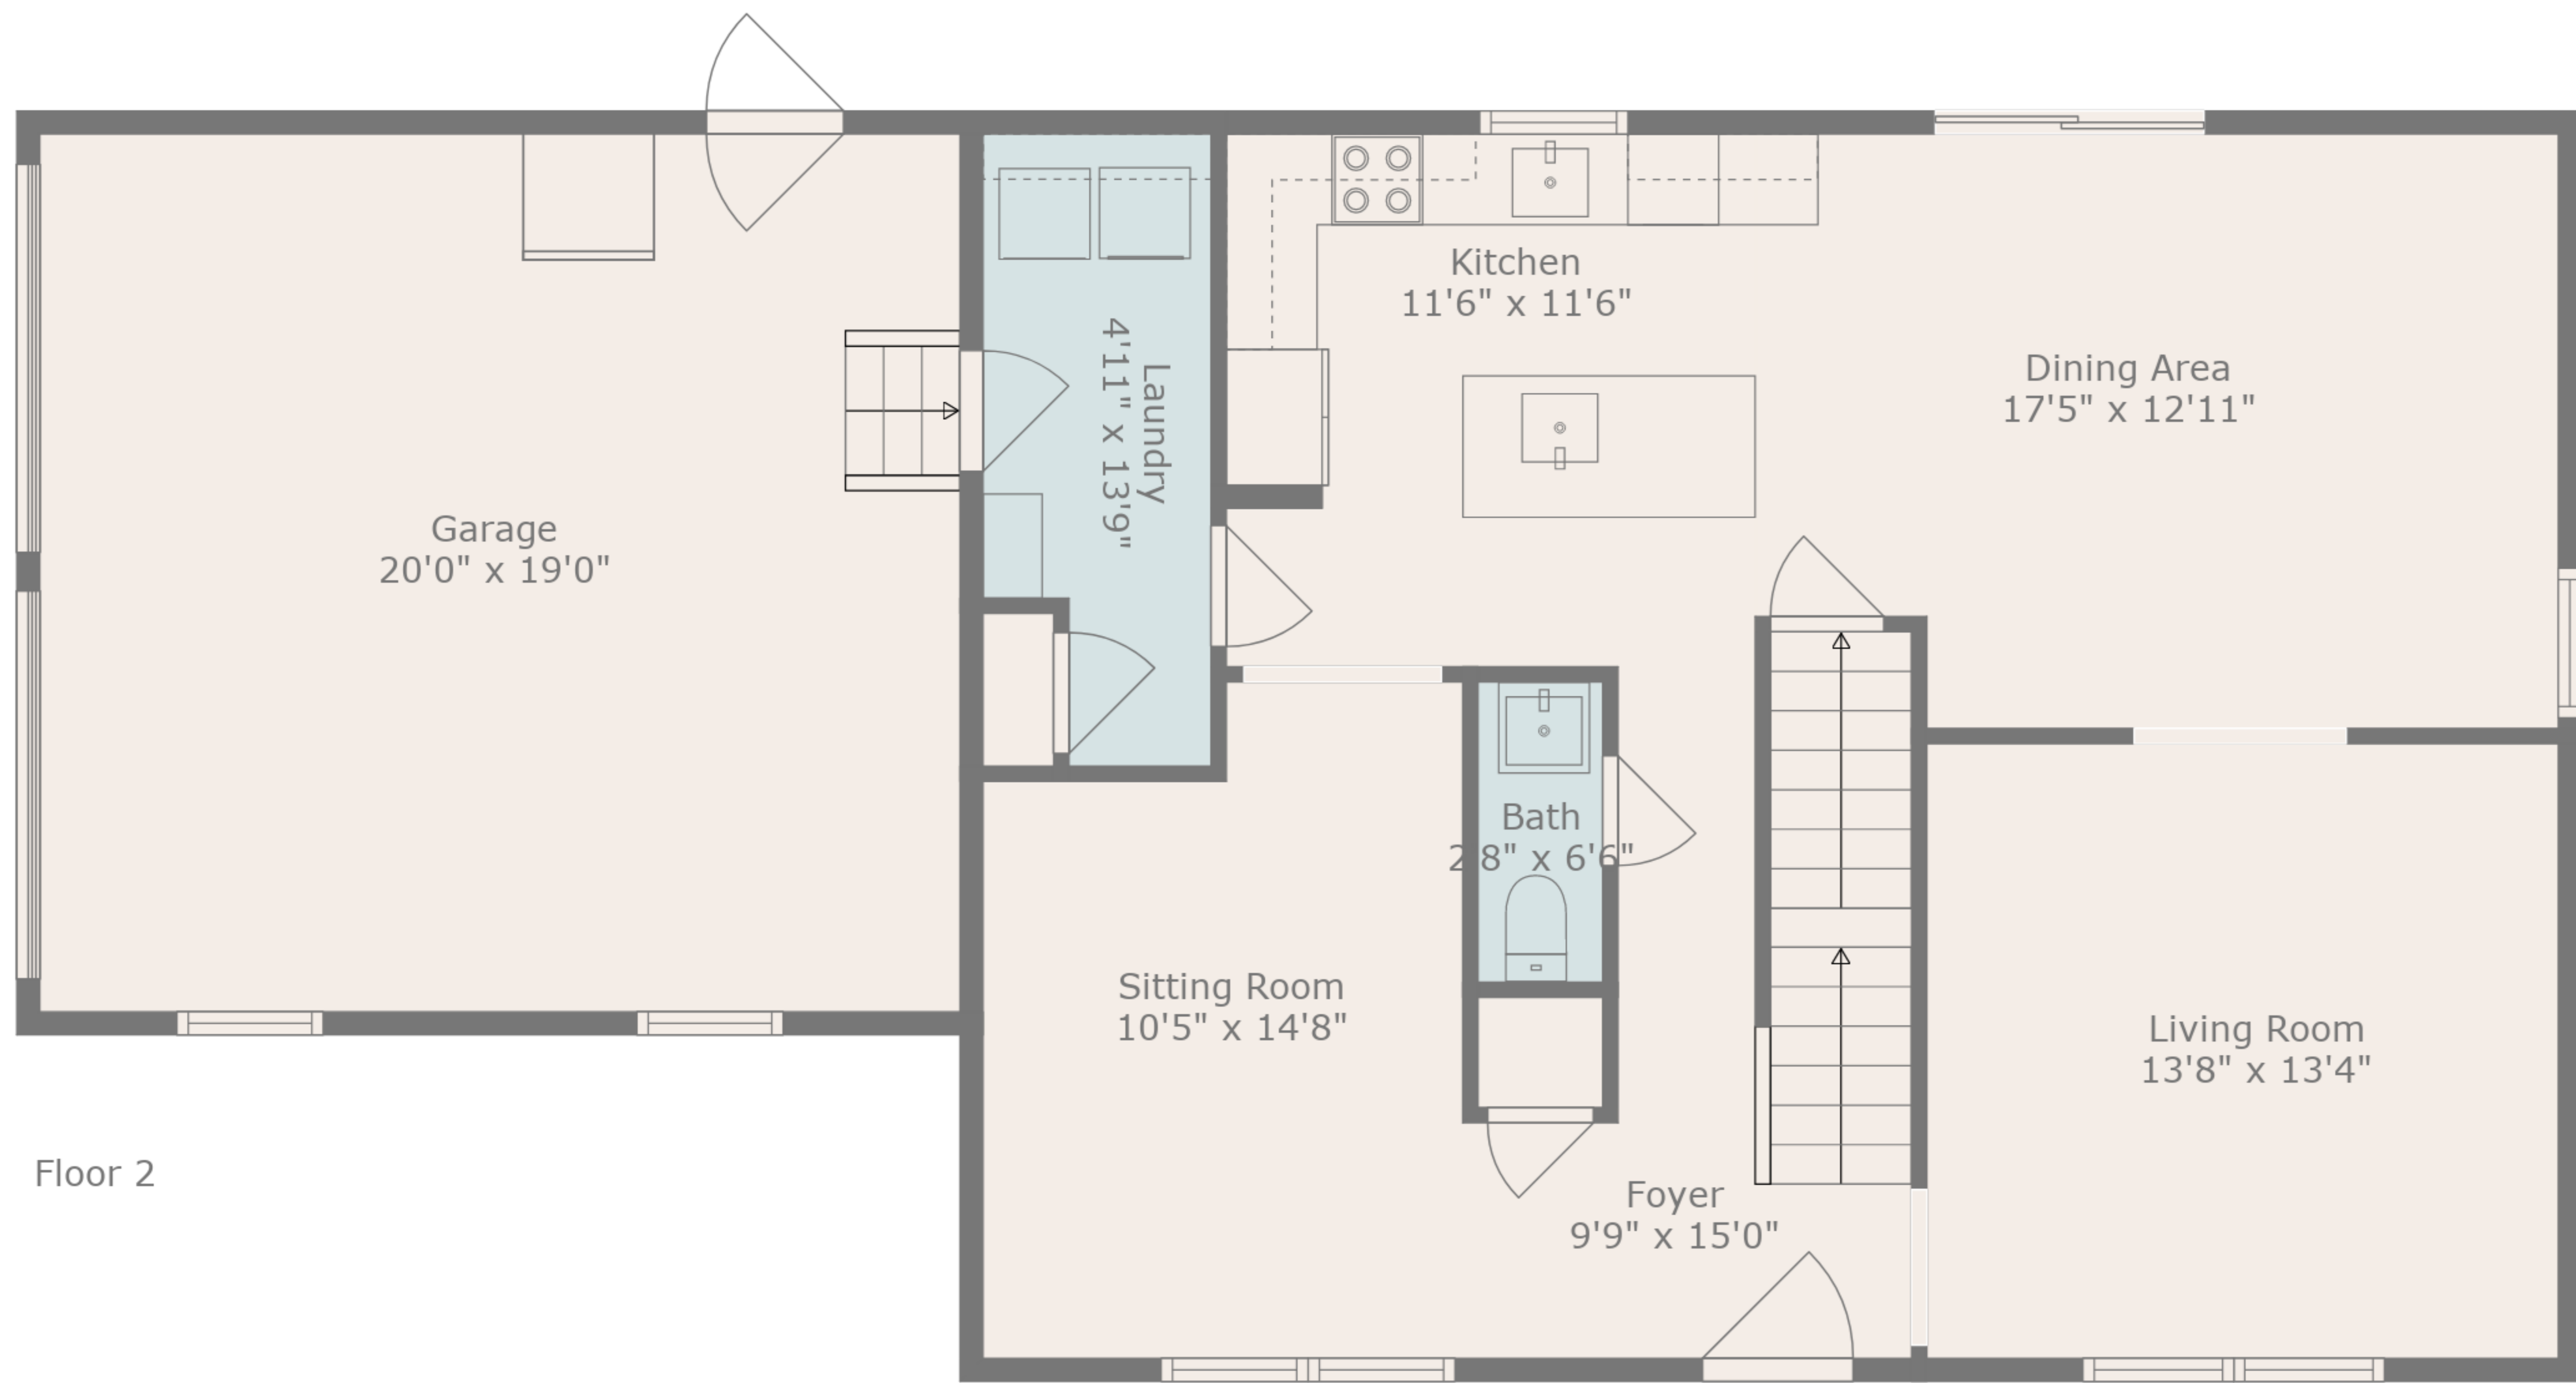

Electrical Room
20'7" x 15'9"

Recreation Room
12'10" x 25'1"

Family Room
20'6" x 14'8"

Beyond Limits Productions

TOTAL: 2435 sq. ft

BELOW GROUND: 615 sq. ft, FLOOR 2: 910 sq. ft, FLOOR 3: 910 sq. ft
EXCLUDED AREAS: ELECTRICAL ROOM: 255 sq. ft, UNDEFINED: 13 sq. ft, GARAGE: 381 sq. ft

Measurements Are Taken Using Lidar Technology, Deemed Highly Reliable But Not Guaranteed

TOTAL: 2435 sq. ft

BELOW GROUND: 615 sq. ft, FLOOR 2: 910 sq. ft, FLOOR 3: 910 sq. ft
 EXCLUDED AREAS: ELECTRICAL ROOM: 255 sq. ft, UNDEFINED: 13 sq. ft, GARAGE: 381 sq. ft

TOTAL: 2435 sq. ft

BELOW GROUND: 615 sq. ft, FLOOR 2: 910 sq. ft, FLOOR 3: 910 sq. ft
 EXCLUDED AREAS: ELECTRICAL ROOM: 255 sq. ft, UNDEFINED: 13 sq. ft, GARAGE: 381 sq. ft

Floor 2

Floor 3

Floor 1

TOTAL: 2435 sq. ft

BELOW GROUND: 615 sq. ft, FLOOR 2: 910 sq. ft, FLOOR 3: 910 sq. ft
 EXCLUDED AREAS: ELECTRICAL ROOM: 255 sq. ft, UNDEFINED: 13 sq. ft, GARAGE: 381 sq. ft