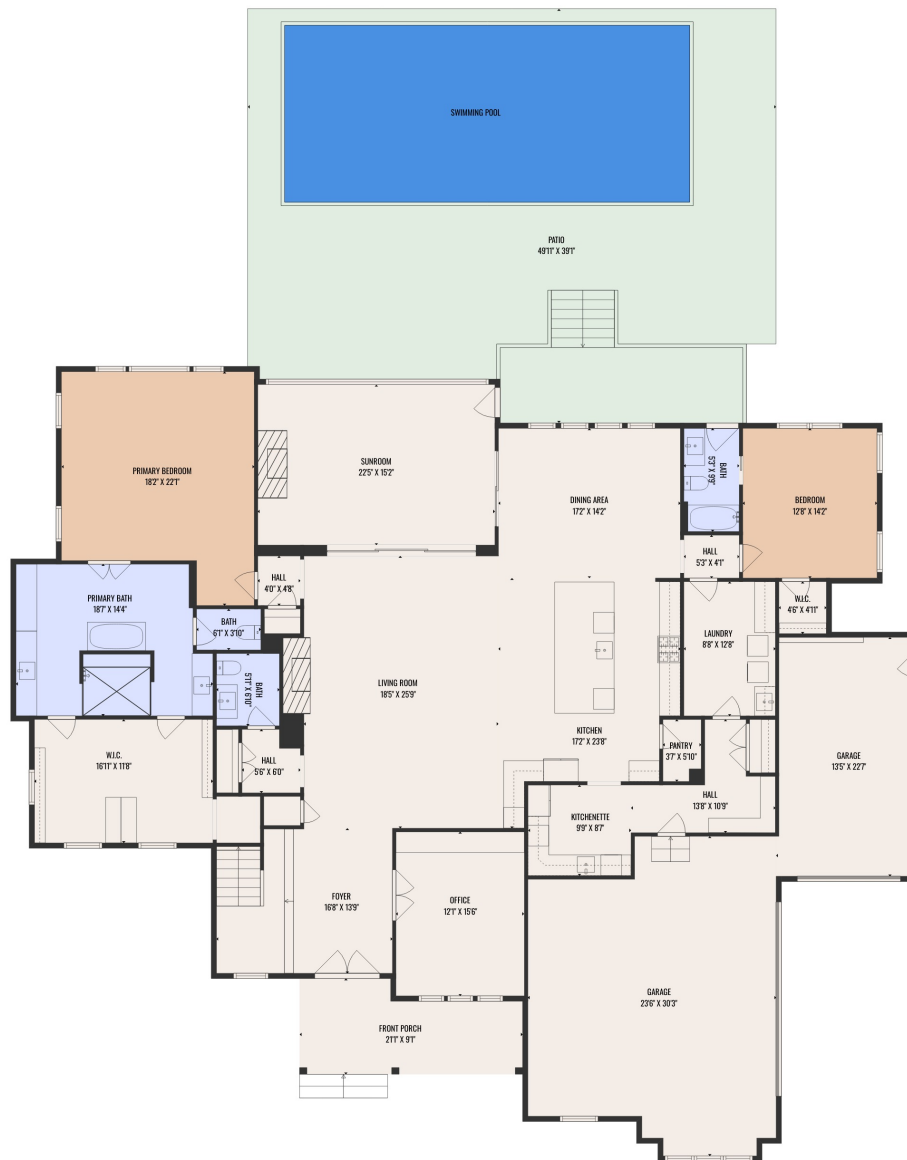

Estimated areas

GLA FLOOR 1: 3271 sq. ft, excluded 2687 sq. ft
 GLA FLOOR 2: 2814 sq. ft, excluded 199 sq. ft
 Total GLA 6085 sq. ft, total scanned area 8772 sq. ft

Complies With Ansi Standards. Sizes And Dimensions Are Approximate, Actual May Vary.