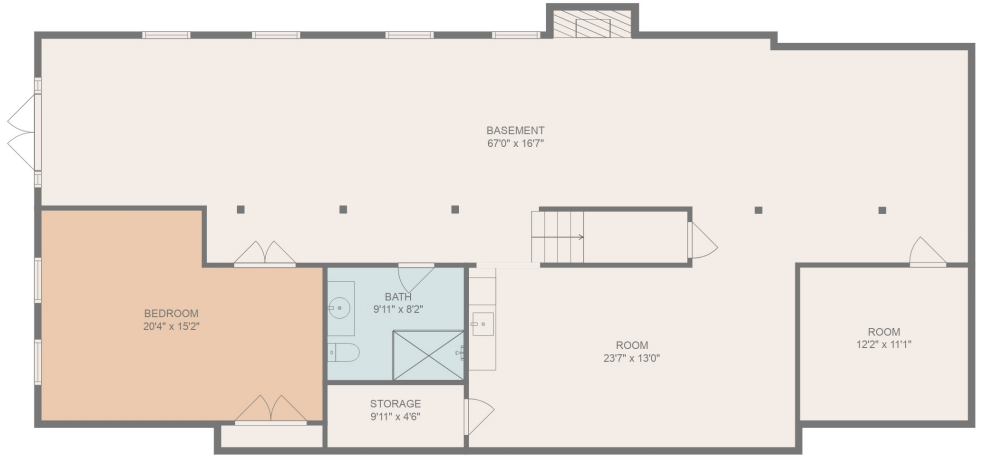

FLOOR 2

FLOOR 3

FLOOR 1

Total scanned area: 5145 sq. ft

MEASUREMENTS ARE CALCULATED BY CUBICASA TECHNOLOGY. DEEMED HIGHLY RELIABLE BUT NOT GUARANTEED.

ATTIC  
24'4" x 12'7"

Total scanned area: 5145 sq. ft

MEASUREMENTS ARE CALCULATED BY CUBICASA TECHNOLOGY. DEEMED HIGHLY RELIABLE BUT NOT GUARANTEED.

Total scanned area: 5145 sq. ft

MEASUREMENTS ARE CALCULATED BY CUBICASA TECHNOLOGY. DEEMED HIGHLY RELIABLE BUT NOT GUARANTEED.

Total scanned area: 5145 sq. ft

MEASUREMENTS ARE CALCULATED BY CUBICASA TECHNOLOGY. DEEMED HIGHLY RELIABLE BUT NOT GUARANTEED.