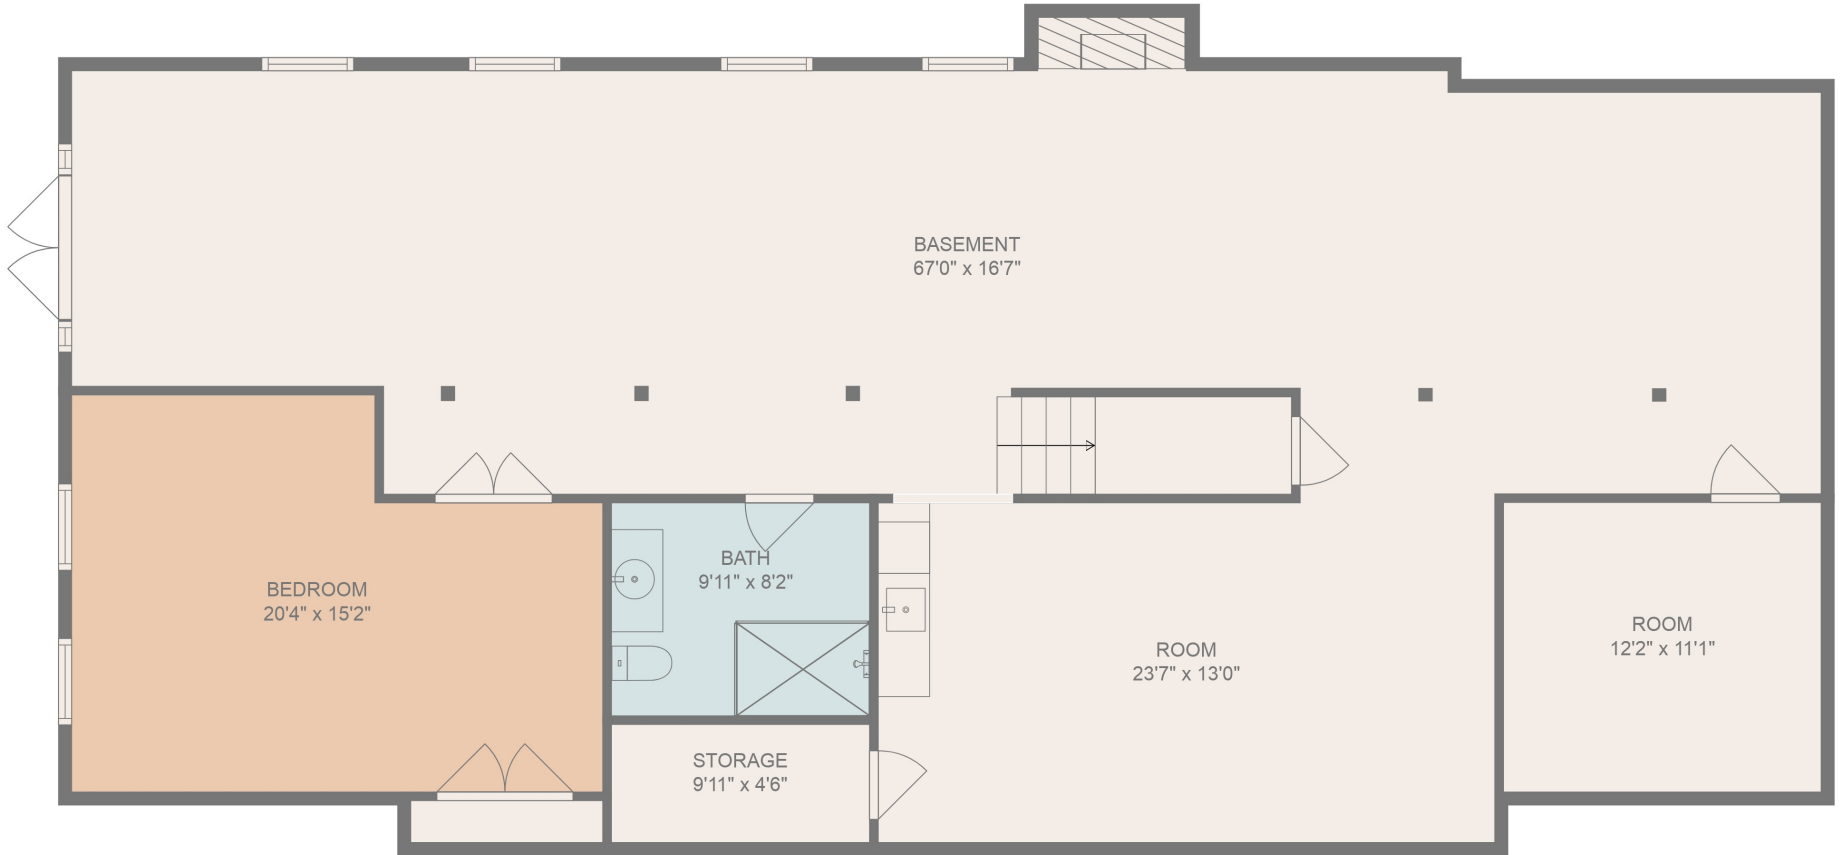

FLOOR 2

FLOOR 3

FLOOR 1

Total scanned area: 5145 sq. ft

MEASUREMENTS ARE CALCULATED BY CUBICASA TECHNOLOGY. DEEMED HIGHLY RELIABLE BUT NOT GUARANTEED.

ATTIC  
24'4" x 12'7"

Total scanned area: 5145 sq. ft

MEASUREMENTS ARE CALCULATED BY CUBICASA TECHNOLOGY. DEEMED HIGHLY RELIABLE BUT NOT GUARANTEED.

Total scanned area: 5145 sq. ft

MEASUREMENTS ARE CALCULATED BY CUBICASA TECHNOLOGY. DEEMED HIGHLY RELIABLE BUT NOT GUARANTEED.

Total scanned area: 5145 sq. ft

MEASUREMENTS ARE CALCULATED BY CUBICASA TECHNOLOGY. DEEMED HIGHLY RELIABLE BUT NOT GUARANTEED.