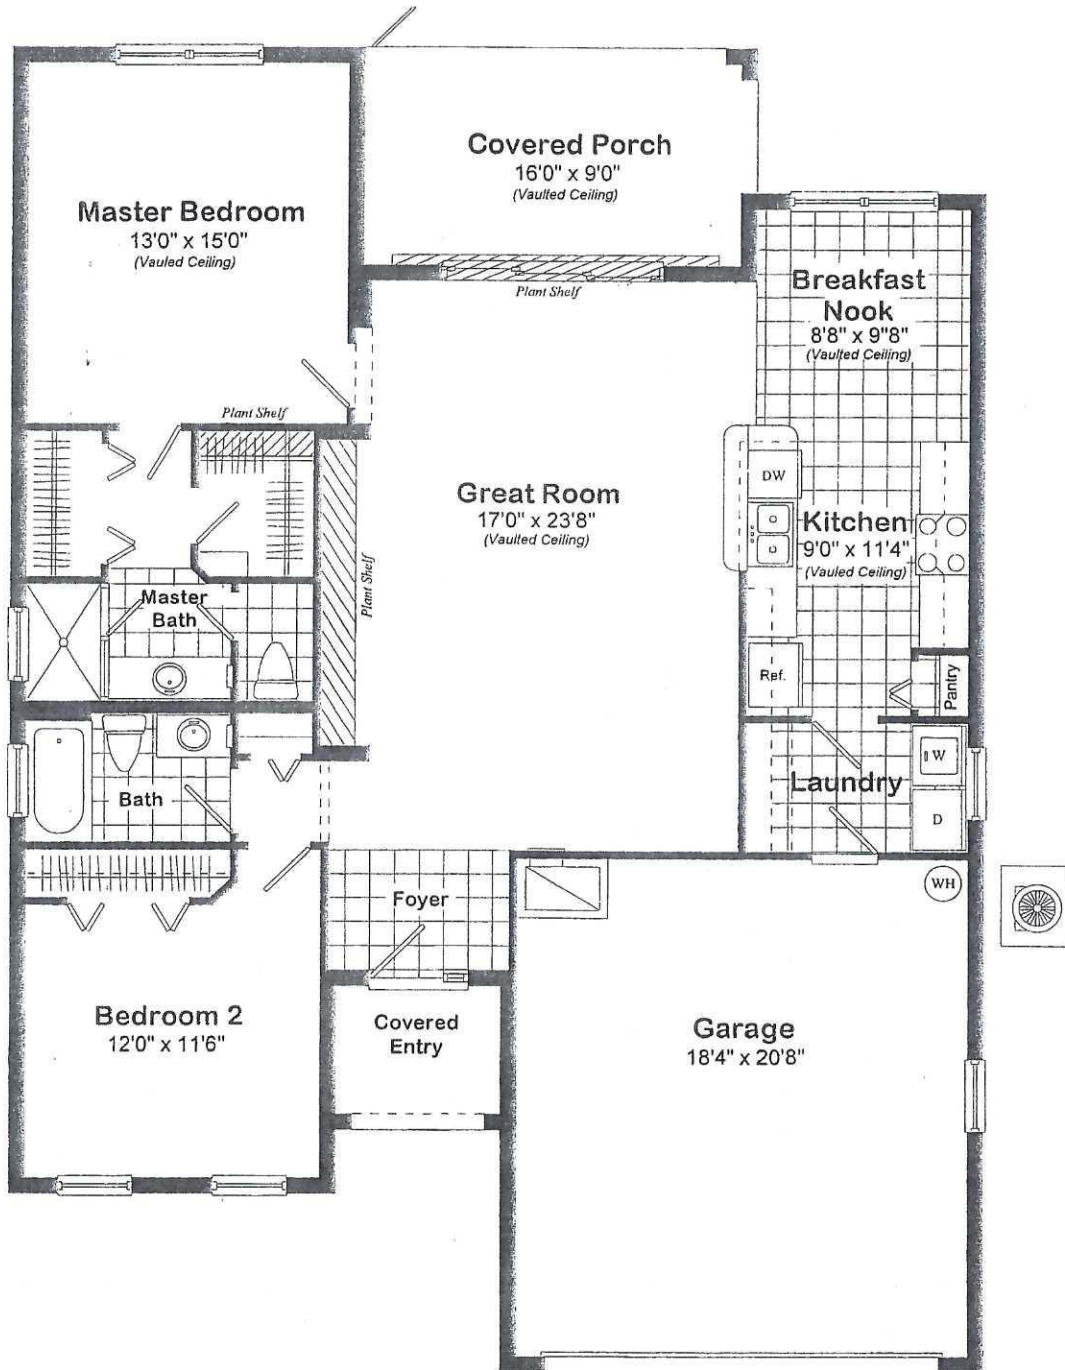

THE SIR WALTER SERIES

SHERWOOD

2 Bedroom, 2 Bath, Great Room, 2 Car Garage

1363 EI

In our continuing efforts to improve our product, Lennar Homes reserves the right to revise specifications and dimensions without notice. Floorplan may be reversed and may vary per elevation. RB 11451