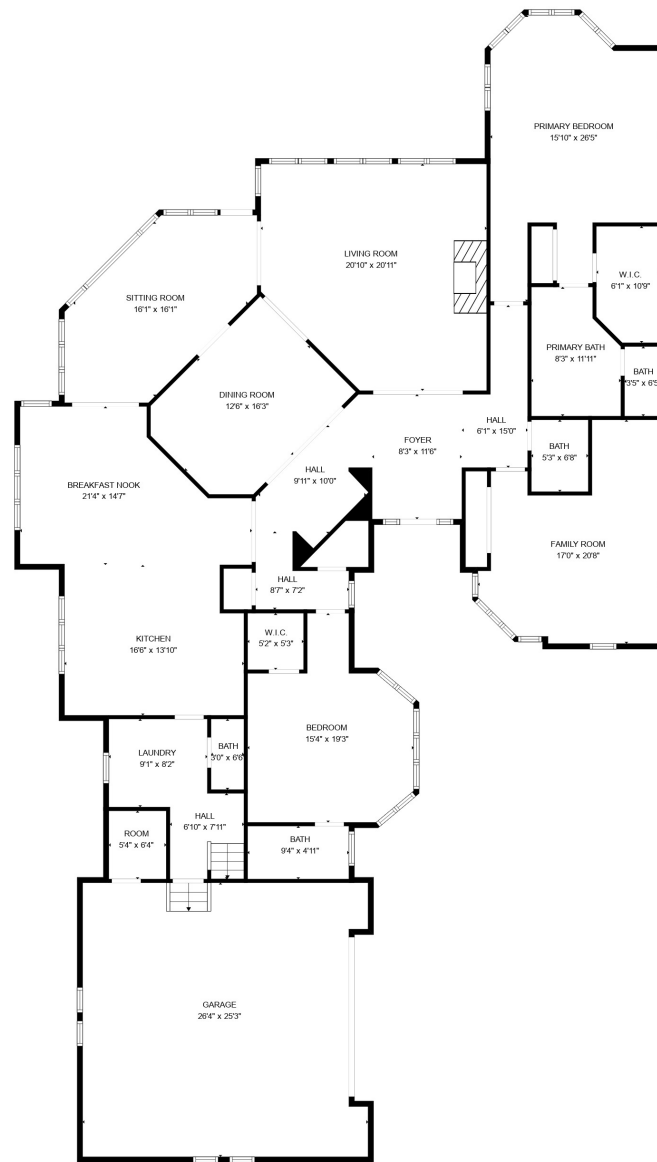

FLOOR 1

FLOOR 2

Total scanned area: 5764 sq. ft

SIZES AND DIMENSIONS ARE APPROXIMATE. ACTUAL MAY VARY.

Total scanned area: 5764 sq. ft

SIZES AND DIMENSIONS ARE APPROXIMATE. ACTUAL MAY VARY.

Total scanned area: 5764 sq. ft

SIZES AND DIMENSIONS ARE APPROXIMATE. ACTUAL MAY VARY.