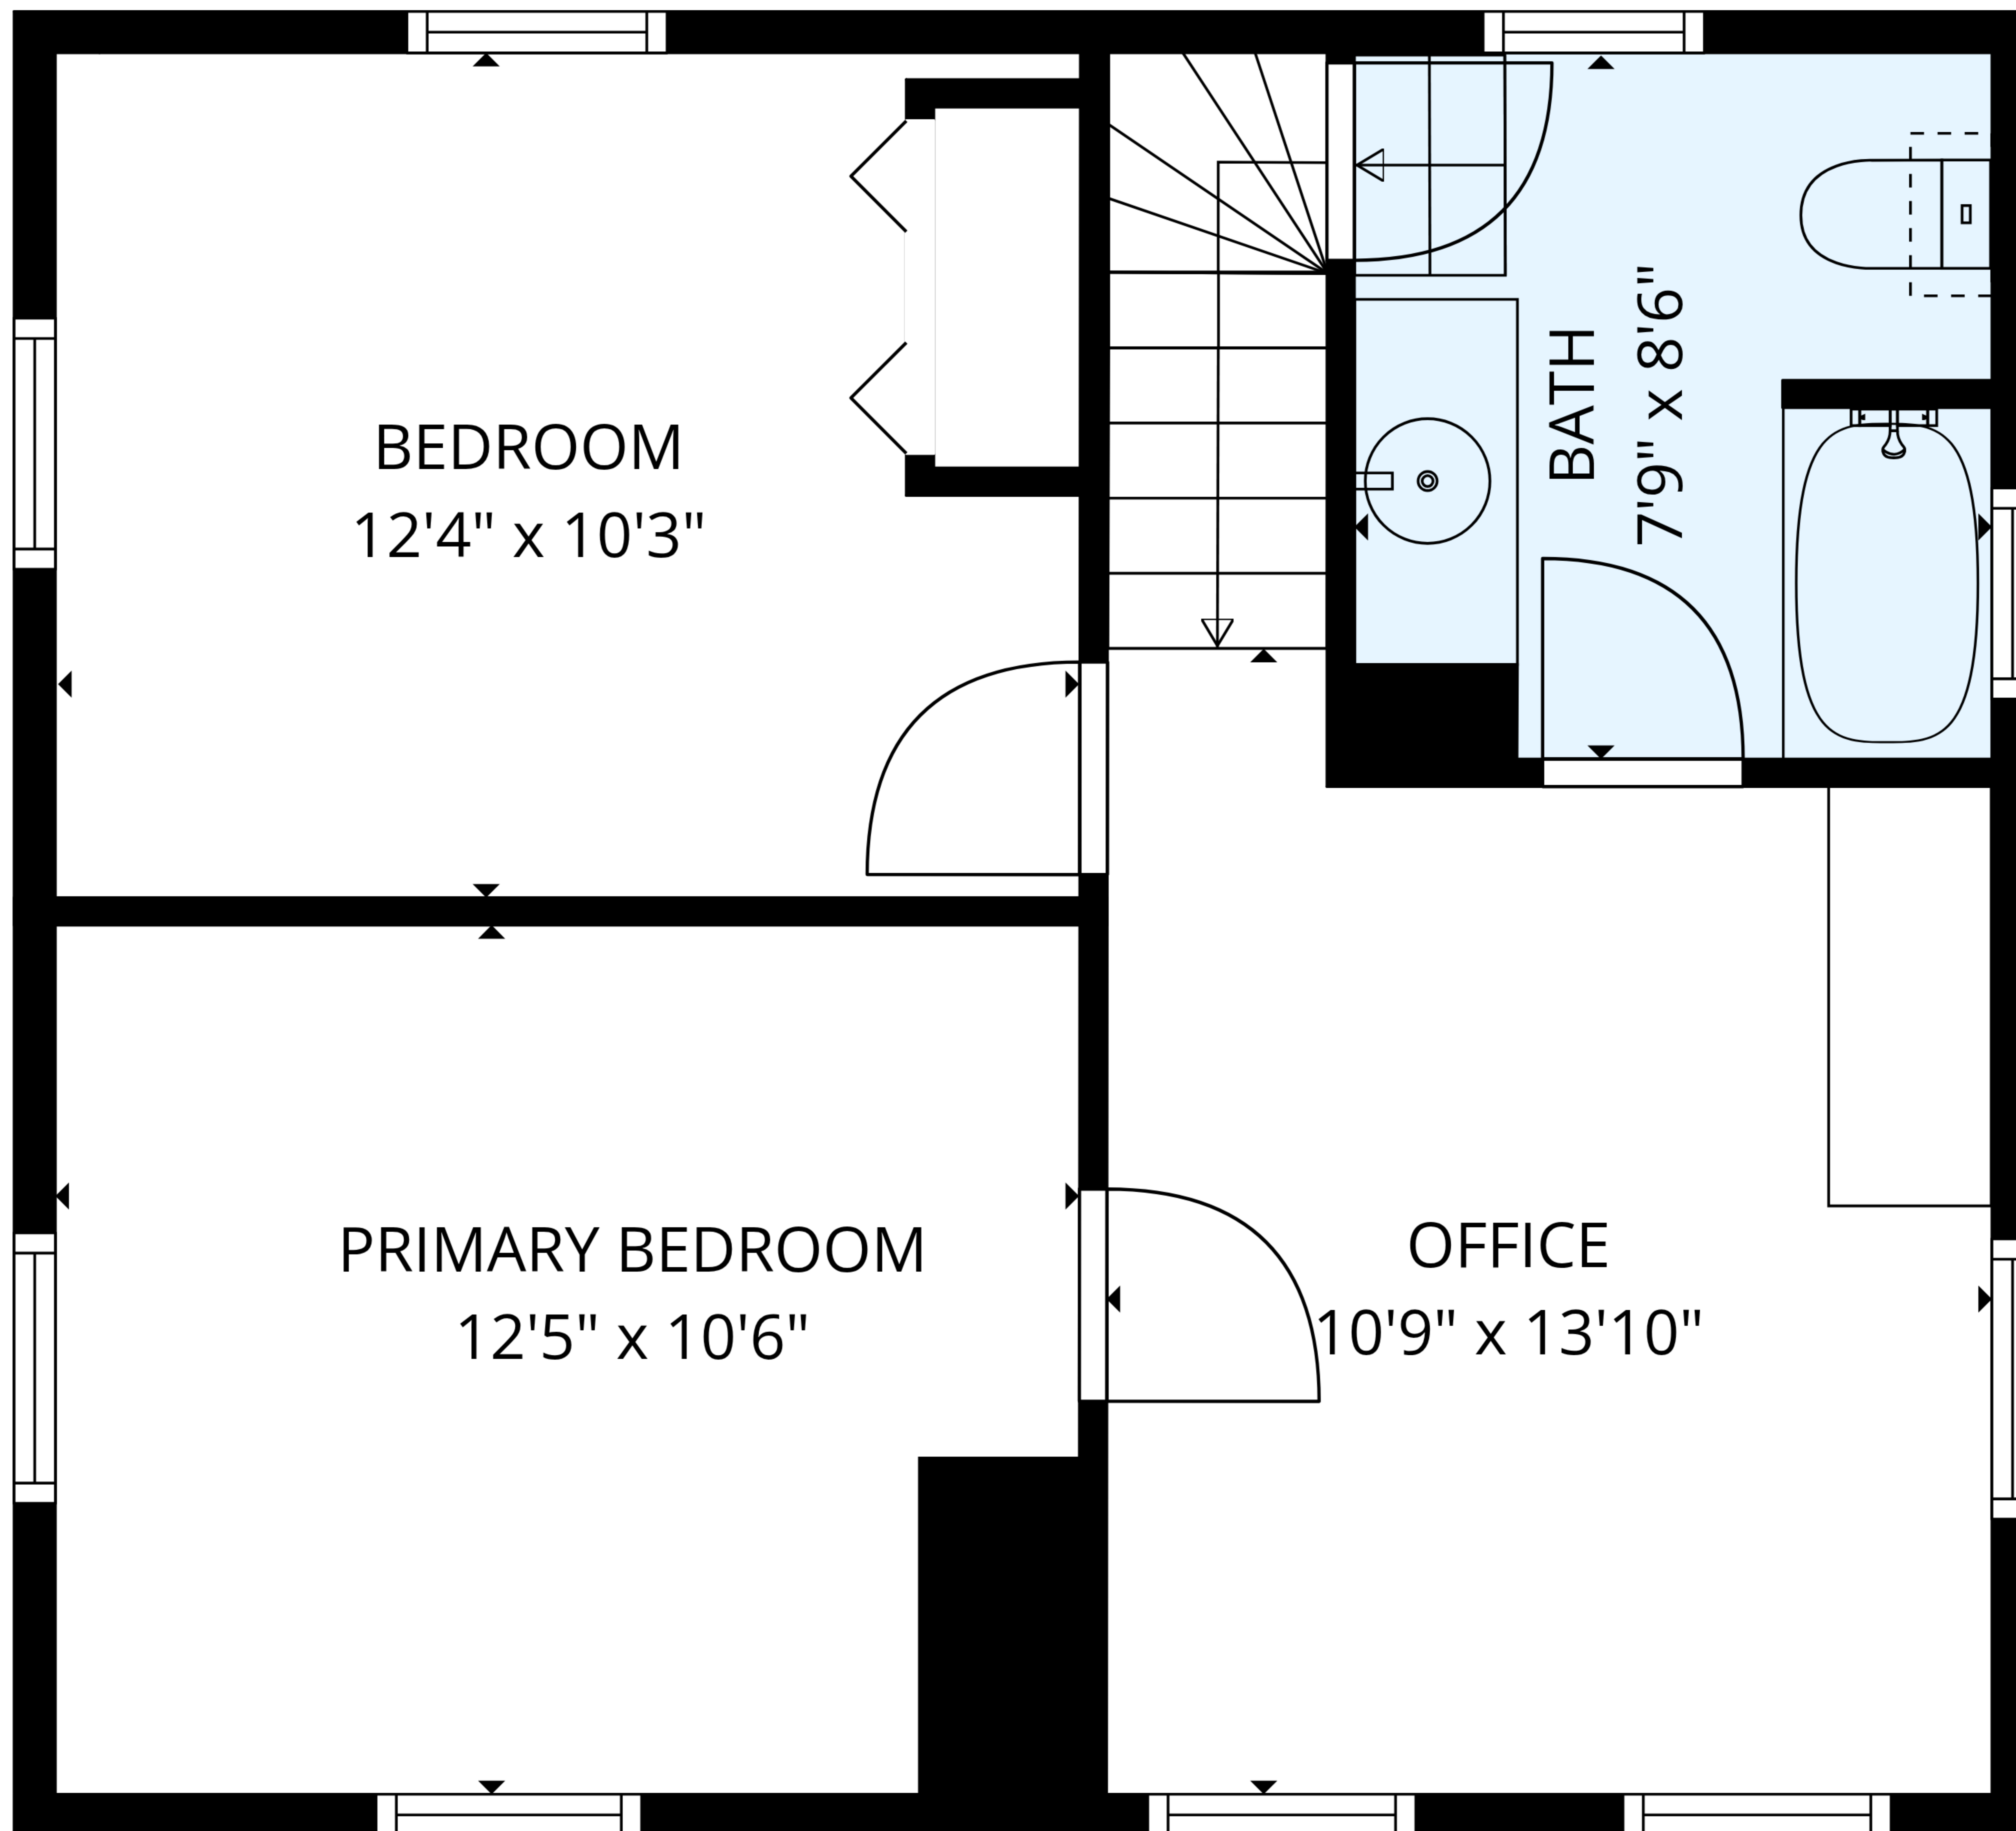

TOTAL: 1294 sq. ft

FLOOR 1: 803 sq. ft, FLOOR 2: 491 sq. ft

EXCLUDED AREAS: UNDEFINED: 23 sq. ft, PORCH: 157 sq. ft, ROOM: 405 sq. ft,
LAUNDRY: 40 sq. ft, WALLS: 137 sq. ft

MEASUREMENTS ARE DEEMED RELIABLE BUT ARE NOT GUARANTEED.

FLOOR 1

FLOOR 2

TOTAL: 1294 sq. ft
 FLOOR 1: 803 sq. ft, FLOOR 2: 491 sq. ft
 EXCLUDED AREAS: UNDEFINED: 23 sq. ft, PORCH: 157 sq. ft, ROOM: 405 sq. ft,
 LAUNDRY: 40 sq. ft, WALLS: 137 sq. ft

MEASUREMENTS ARE DEEMED RELIABLE BUT ARE NOT GUARANTEED.