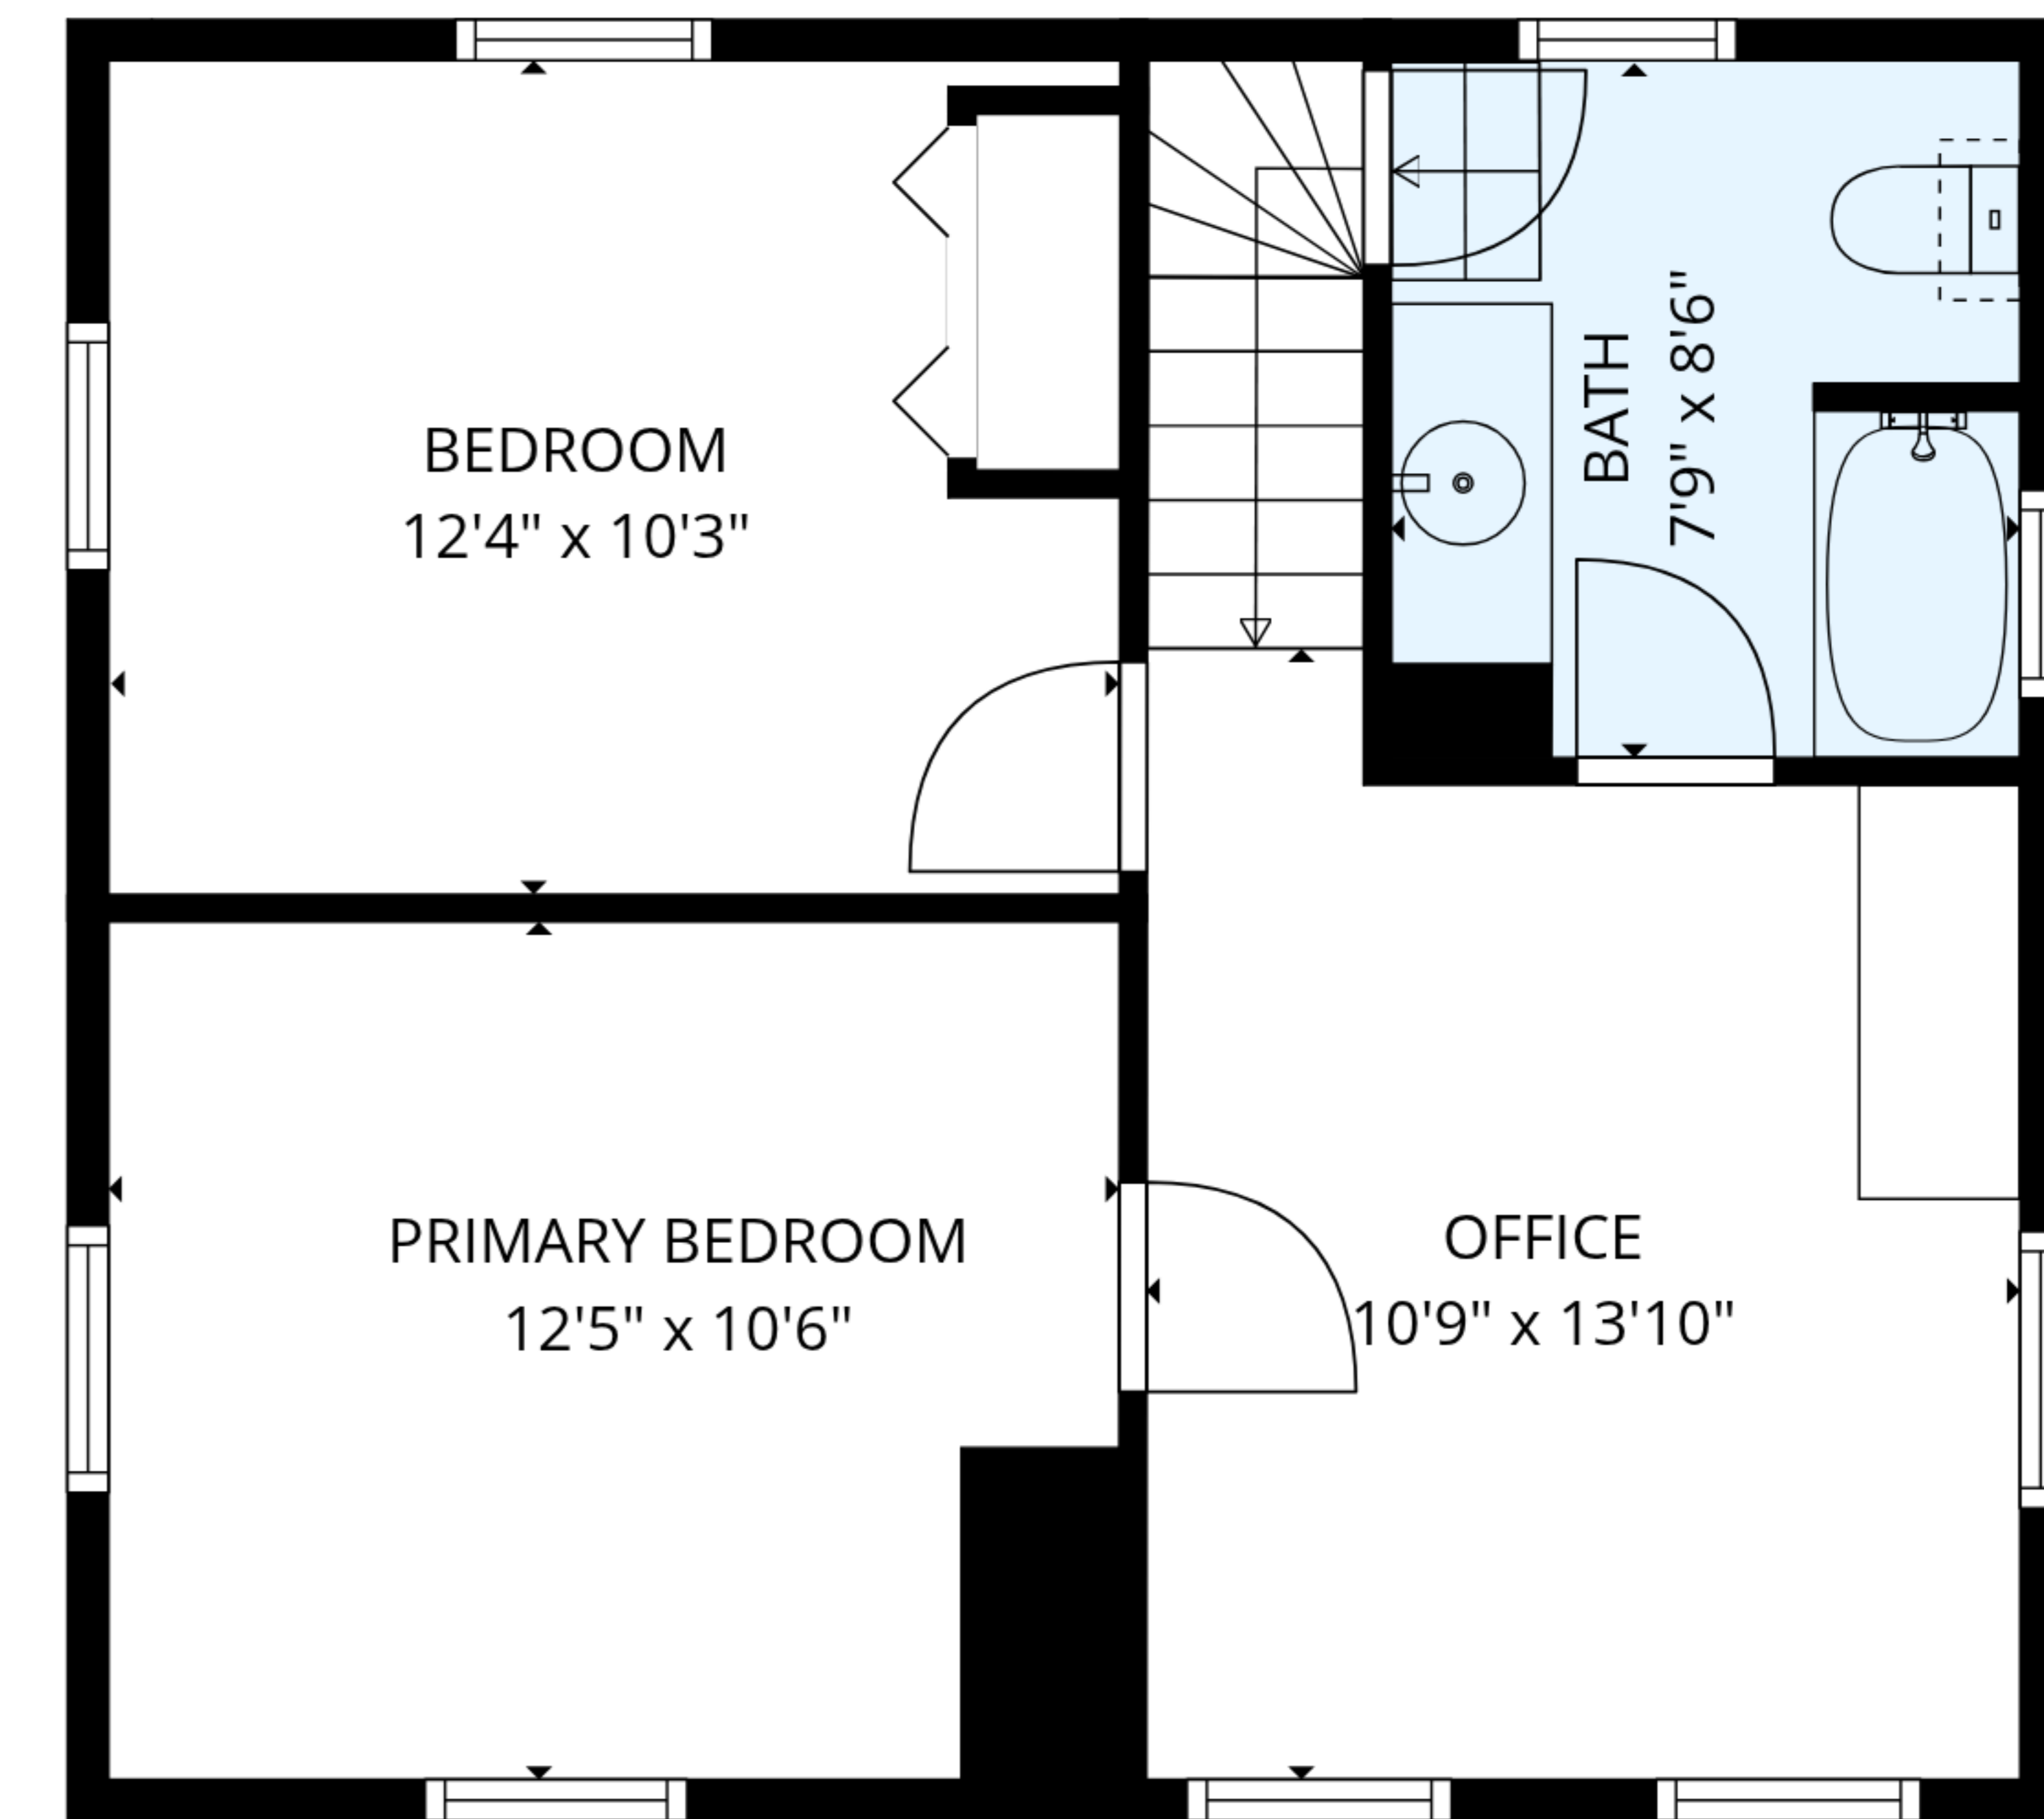

TOTAL: 1294 sq. ft

FLOOR 1: 803 sq. ft, FLOOR 2: 491 sq. ft

EXCLUDED AREAS: UNDEFINED: 23 sq. ft, PORCH: 157 sq. ft, ROOM: 405 sq. ft,
LAUNDRY: 40 sq. ft, WALLS: 137 sq. ft

MEASUREMENTS ARE DEEMED RELIABLE BUT ARE NOT GUARANTEED.

FLOOR 1

FLOOR 2

TOTAL: 1294 sq. ft
 FLOOR 1: 803 sq. ft, FLOOR 2: 491 sq. ft
 EXCLUDED AREAS: UNDEFINED: 23 sq. ft, PORCH: 157 sq. ft, ROOM: 405 sq. ft,
 LAUNDRY: 40 sq. ft, WALLS: 137 sq. ft

MEASUREMENTS ARE DEEMED RELIABLE BUT ARE NOT GUARANTEED.