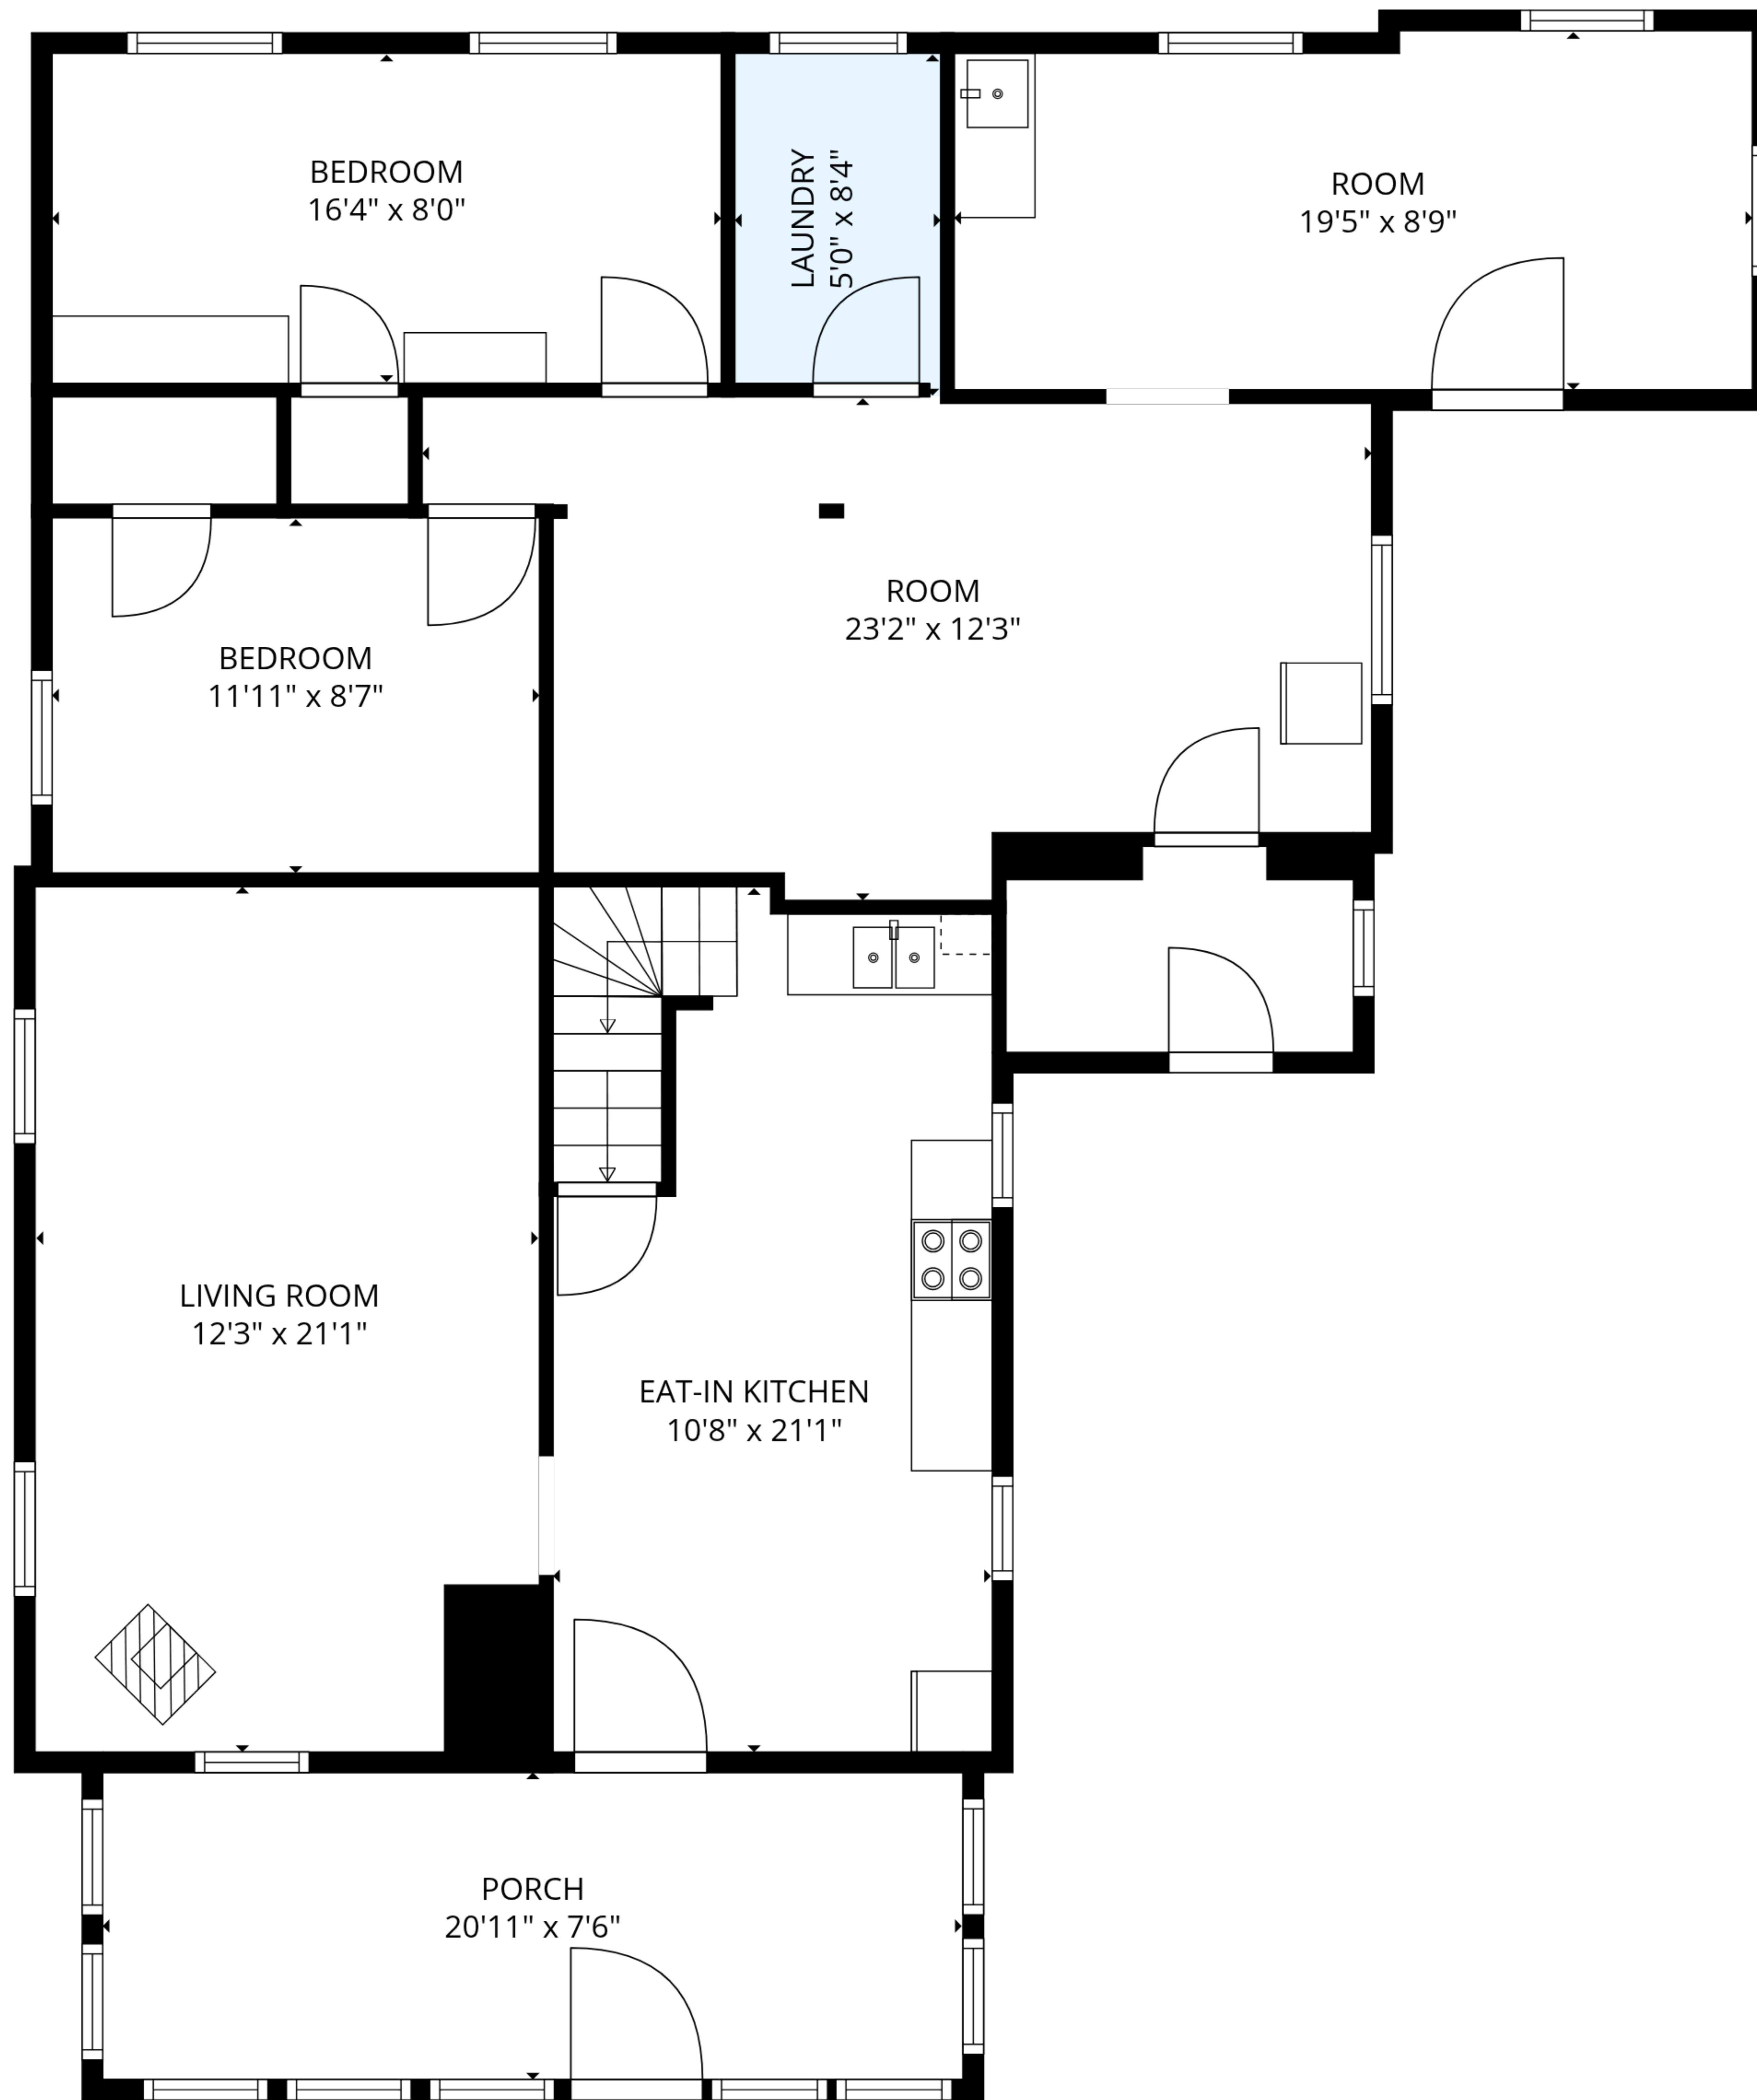

TOTAL: 1294 sq. ft

FLOOR 1: 803 sq. ft, FLOOR 2: 491 sq. ft

EXCLUDED AREAS: UNDEFINED: 23 sq. ft, PORCH: 157 sq. ft, ROOM: 405 sq. ft,
LAUNDRY: 40 sq. ft, WALLS: 137 sq. ft

MEASUREMENTS ARE DEEMED RELIABLE BUT ARE NOT GUARANTEED.

FLOOR 1

FLOOR 2

TOTAL: 1294 sq. ft
 FLOOR 1: 803 sq. ft, FLOOR 2: 491 sq. ft
 EXCLUDED AREAS: UNDEFINED: 23 sq. ft, PORCH: 157 sq. ft, ROOM: 405 sq. ft,
 LAUNDRY: 40 sq. ft, WALLS: 137 sq. ft

MEASUREMENTS ARE DEEMED RELIABLE BUT ARE NOT GUARANTEED.