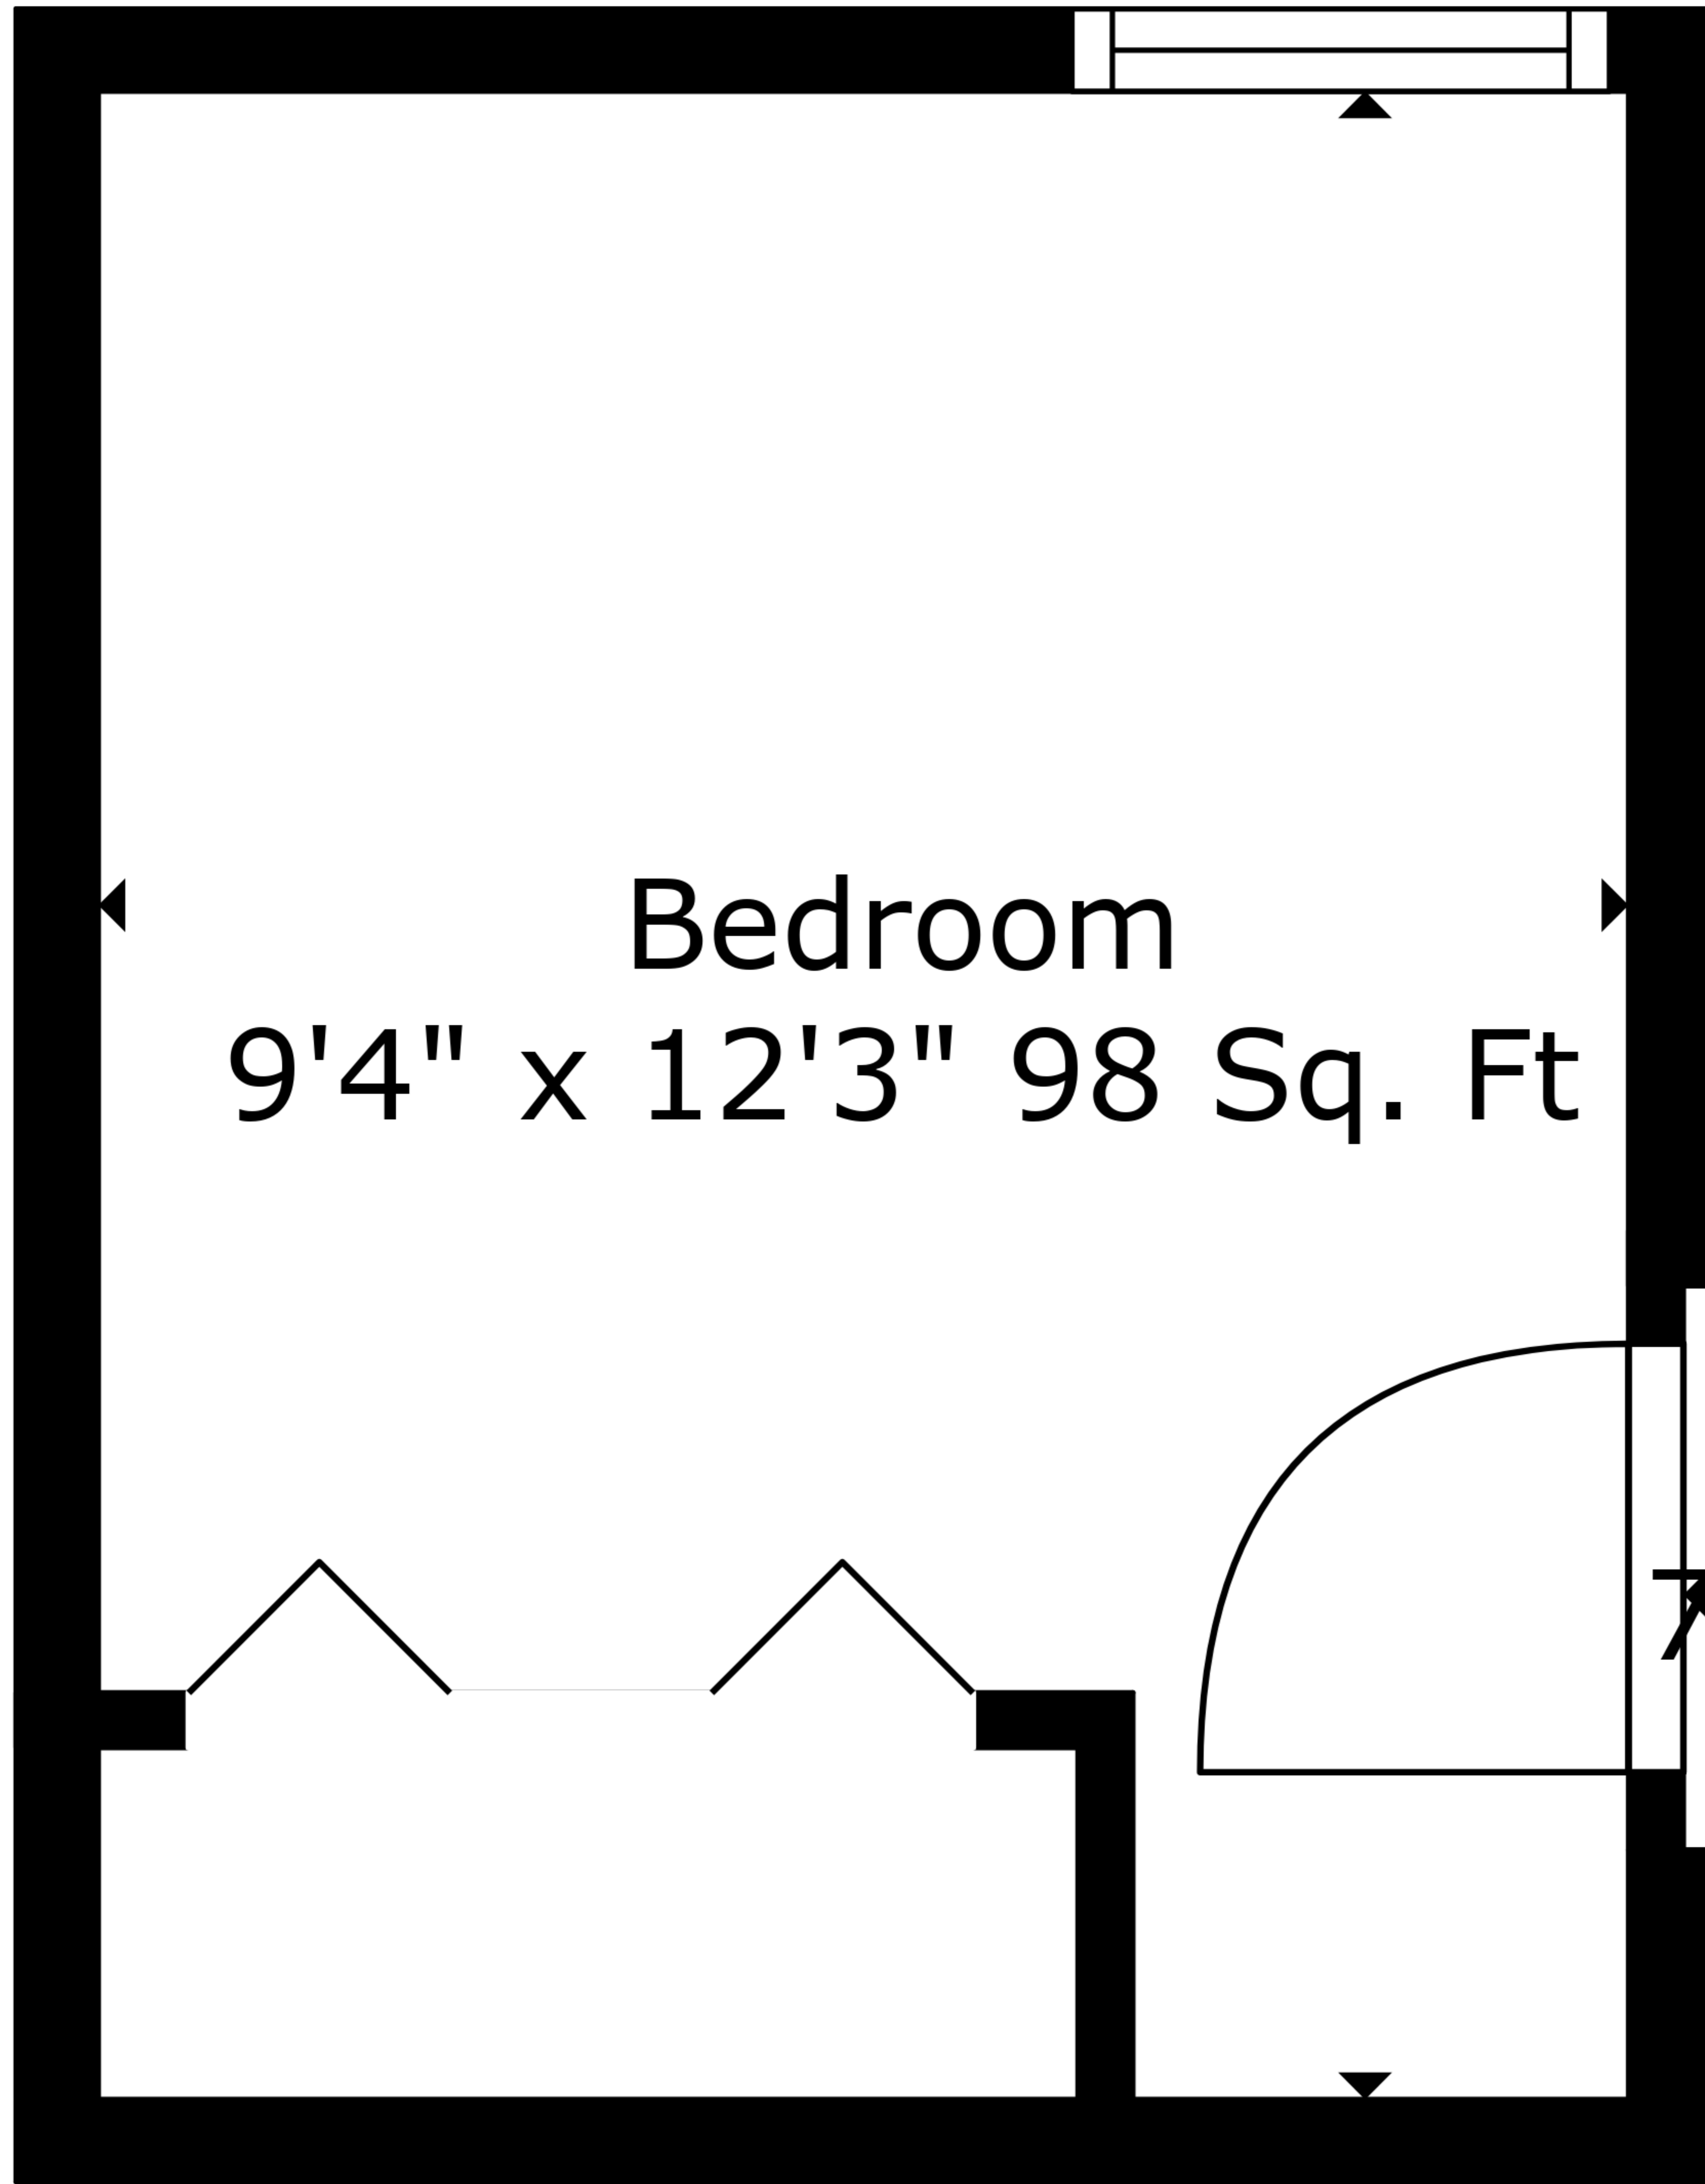

**TOTAL: 2228 sq. ft**

BELOW GROUND: 404 sq. ft, FLOOR 2: 335 sq. ft, FLOOR 3: 520 sq. ft, FLOOR 4: 806 sq. ft, FLOOR 5: 163 sq. ft  
 EXCLUDED AREAS: GARAGE: 451 sq. ft, FIREPLACE: 20 sq. ft

Measurements Are Deemed Highly Reliable But Not Guaranteed.

Bedroom  
9'4" x 12'3" 98 Sq. Ft

Hall  
7'10" x 3'5" 47 Sq. Ft

**TOTAL: 2228 sq. ft**  
BELOW GROUND: 404 sq. ft, FLOOR 2: 335 sq. ft, FLOOR 3: 520 sq. ft, FLOOR 4: 806 sq. ft, FLOOR 5: 163 sq. ft  
EXCLUDED AREAS: GARAGE: 451 sq. ft, FIREPLACE: 20 sq. ft