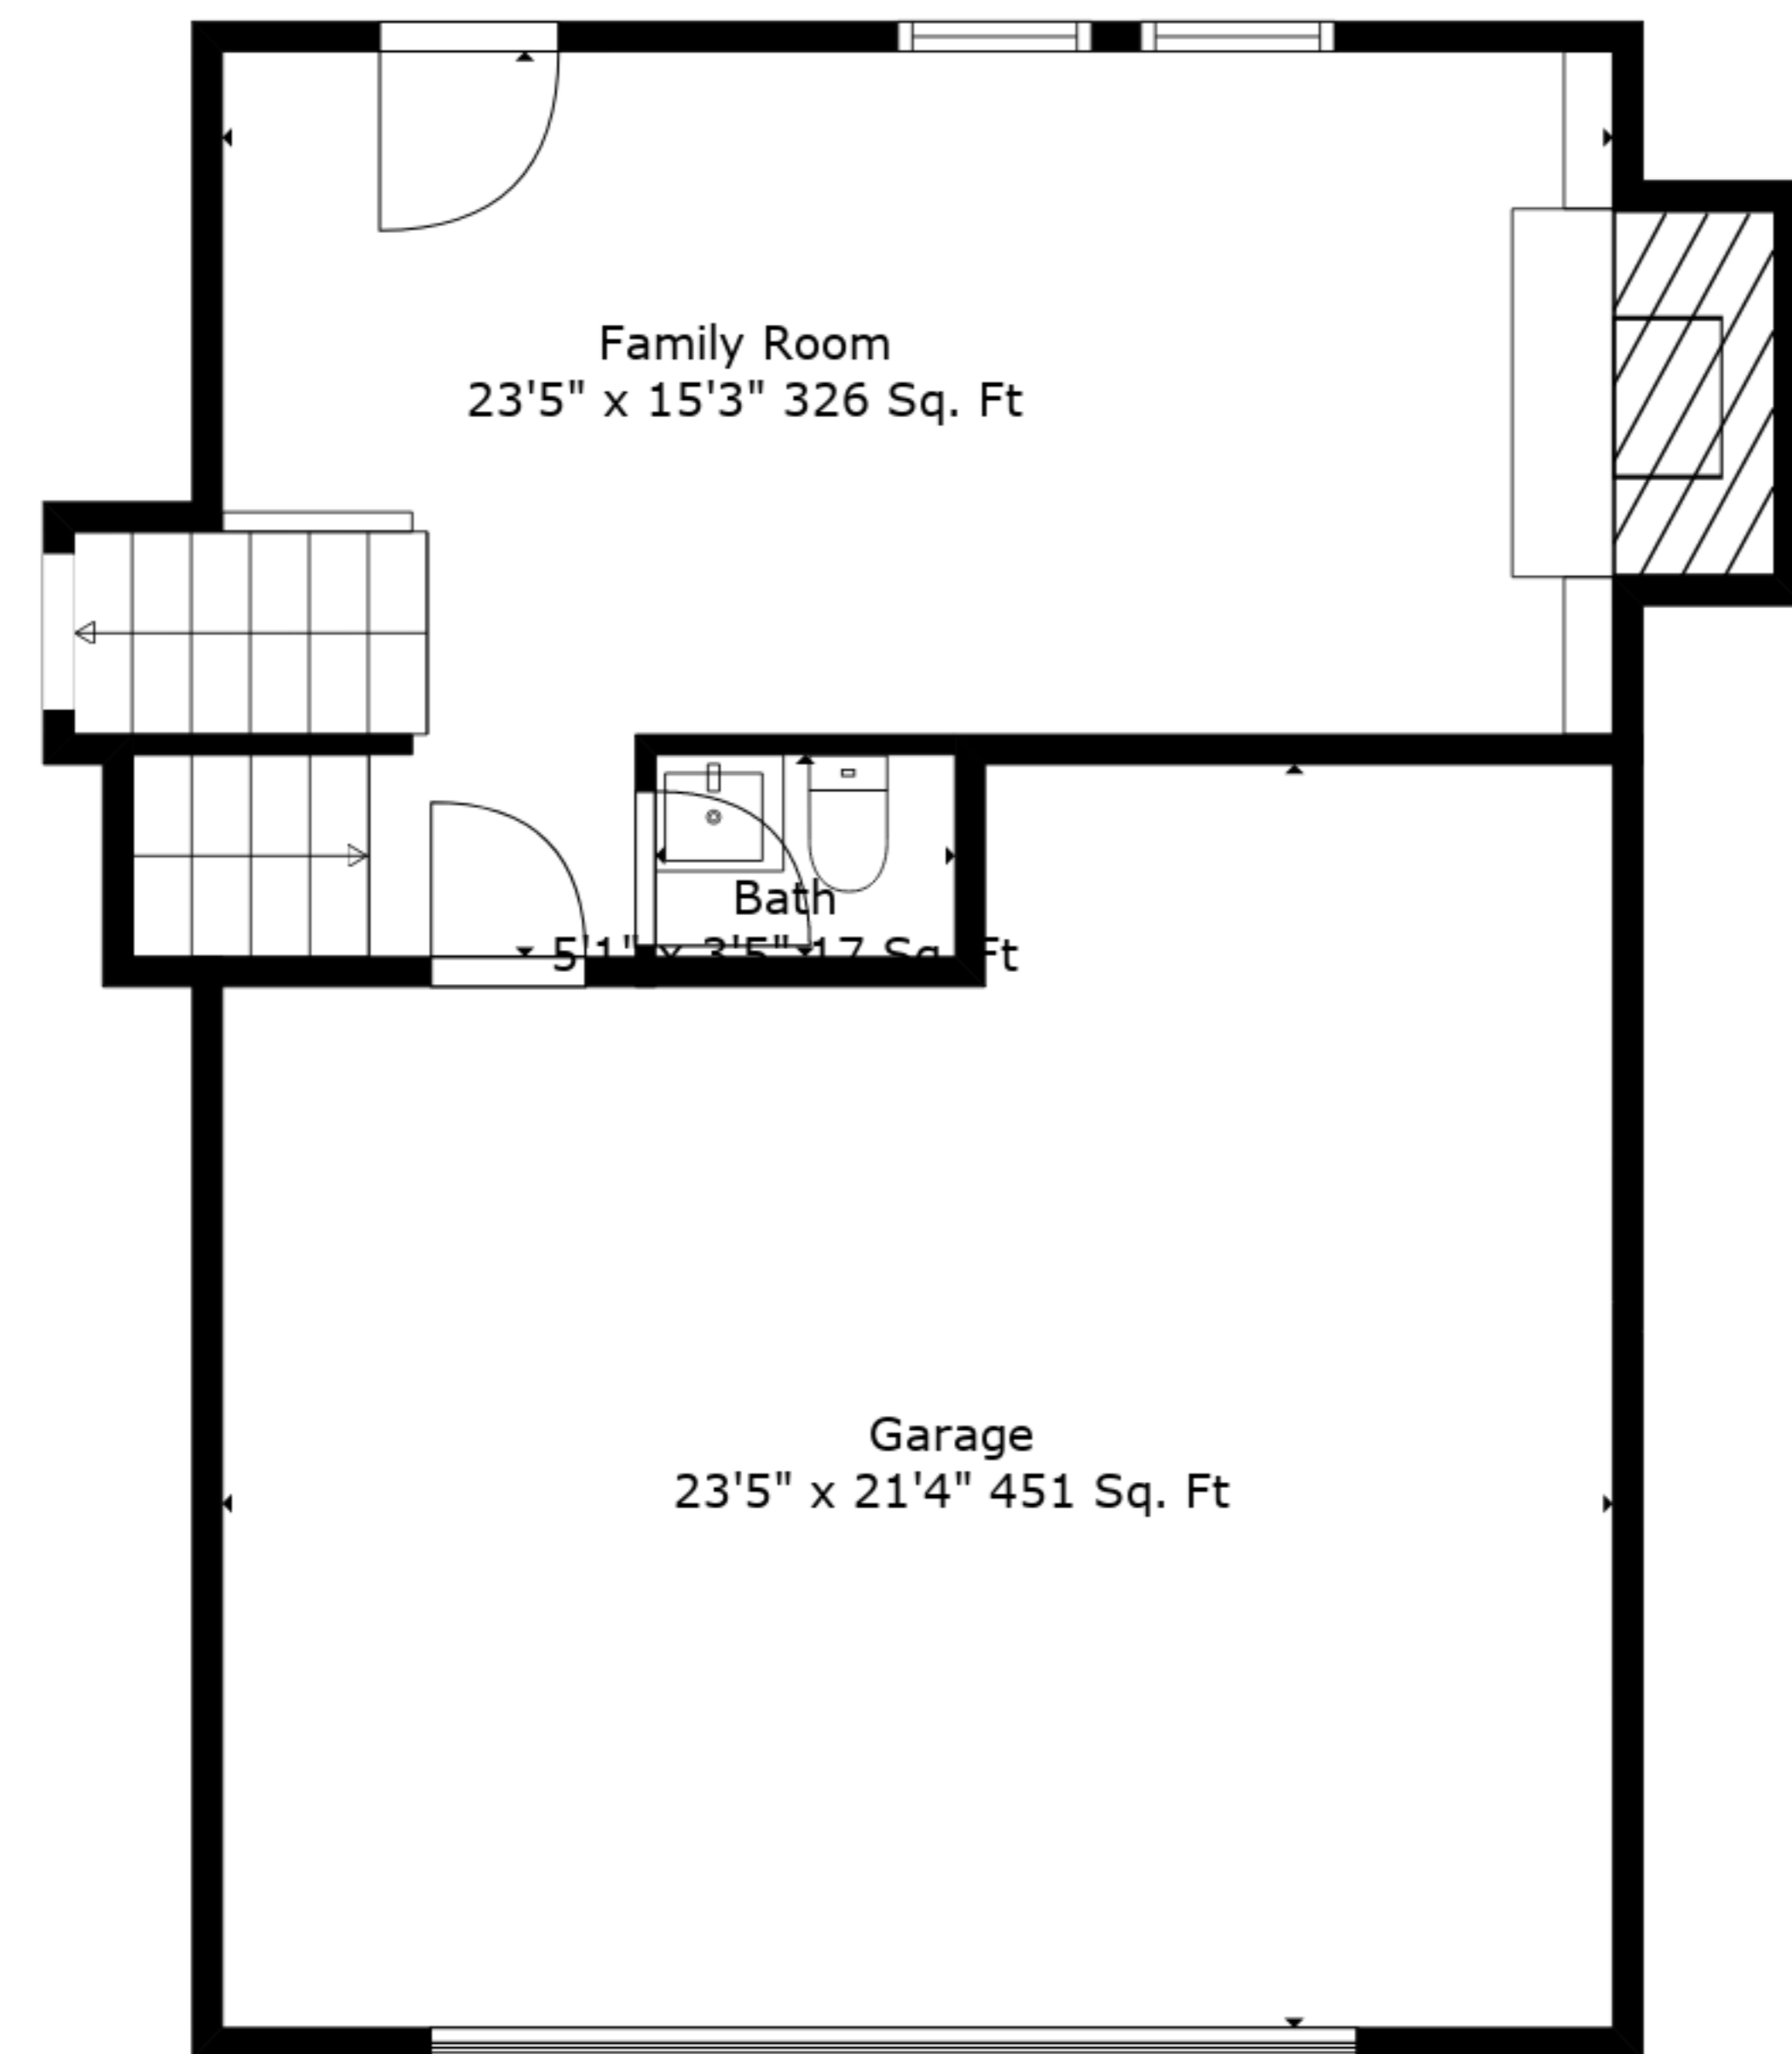

**TOTAL: 2228 sq. ft**

BELOW GROUND: 404 sq. ft, FLOOR 2: 335 sq. ft, FLOOR 3: 520 sq. ft, FLOOR 4: 806 sq. ft, FLOOR 5: 163 sq. ft  
 EXCLUDED AREAS: GARAGE: 451 sq. ft, FIREPLACE: 20 sq. ft

Measurements Are Deemed Highly Reliable But Not Guaranteed.

Bedroom  
9'4" x 12'3" 98 Sq. Ft

Hall  
7'10" x 3'5" 47 Sq. Ft

**TOTAL: 2228 sq. ft**  
BELOW GROUND: 404 sq. ft, FLOOR 2: 335 sq. ft, FLOOR 3: 520 sq. ft, FLOOR 4: 806 sq. ft, FLOOR 5: 163 sq. ft  
EXCLUDED AREAS: GARAGE: 451 sq. ft, FIREPLACE: 20 sq. ft

Measurements Are Deemed Highly Reliable But Not Guaranteed.

Floor 1

Floor 2

Floor 3

Floor 4

Floor 5

**TOTAL: 2228 sq. ft**

BELOW GROUND: 404 sq. ft, FLOOR 2: 335 sq. ft, FLOOR 3: 520 sq. ft, FLOOR 4: 806 sq. ft, FLOOR 5: 163 sq. ft  
 EXCLUDED AREAS: GARAGE: 451 sq. ft, FIREPLACE: 20 sq. ft