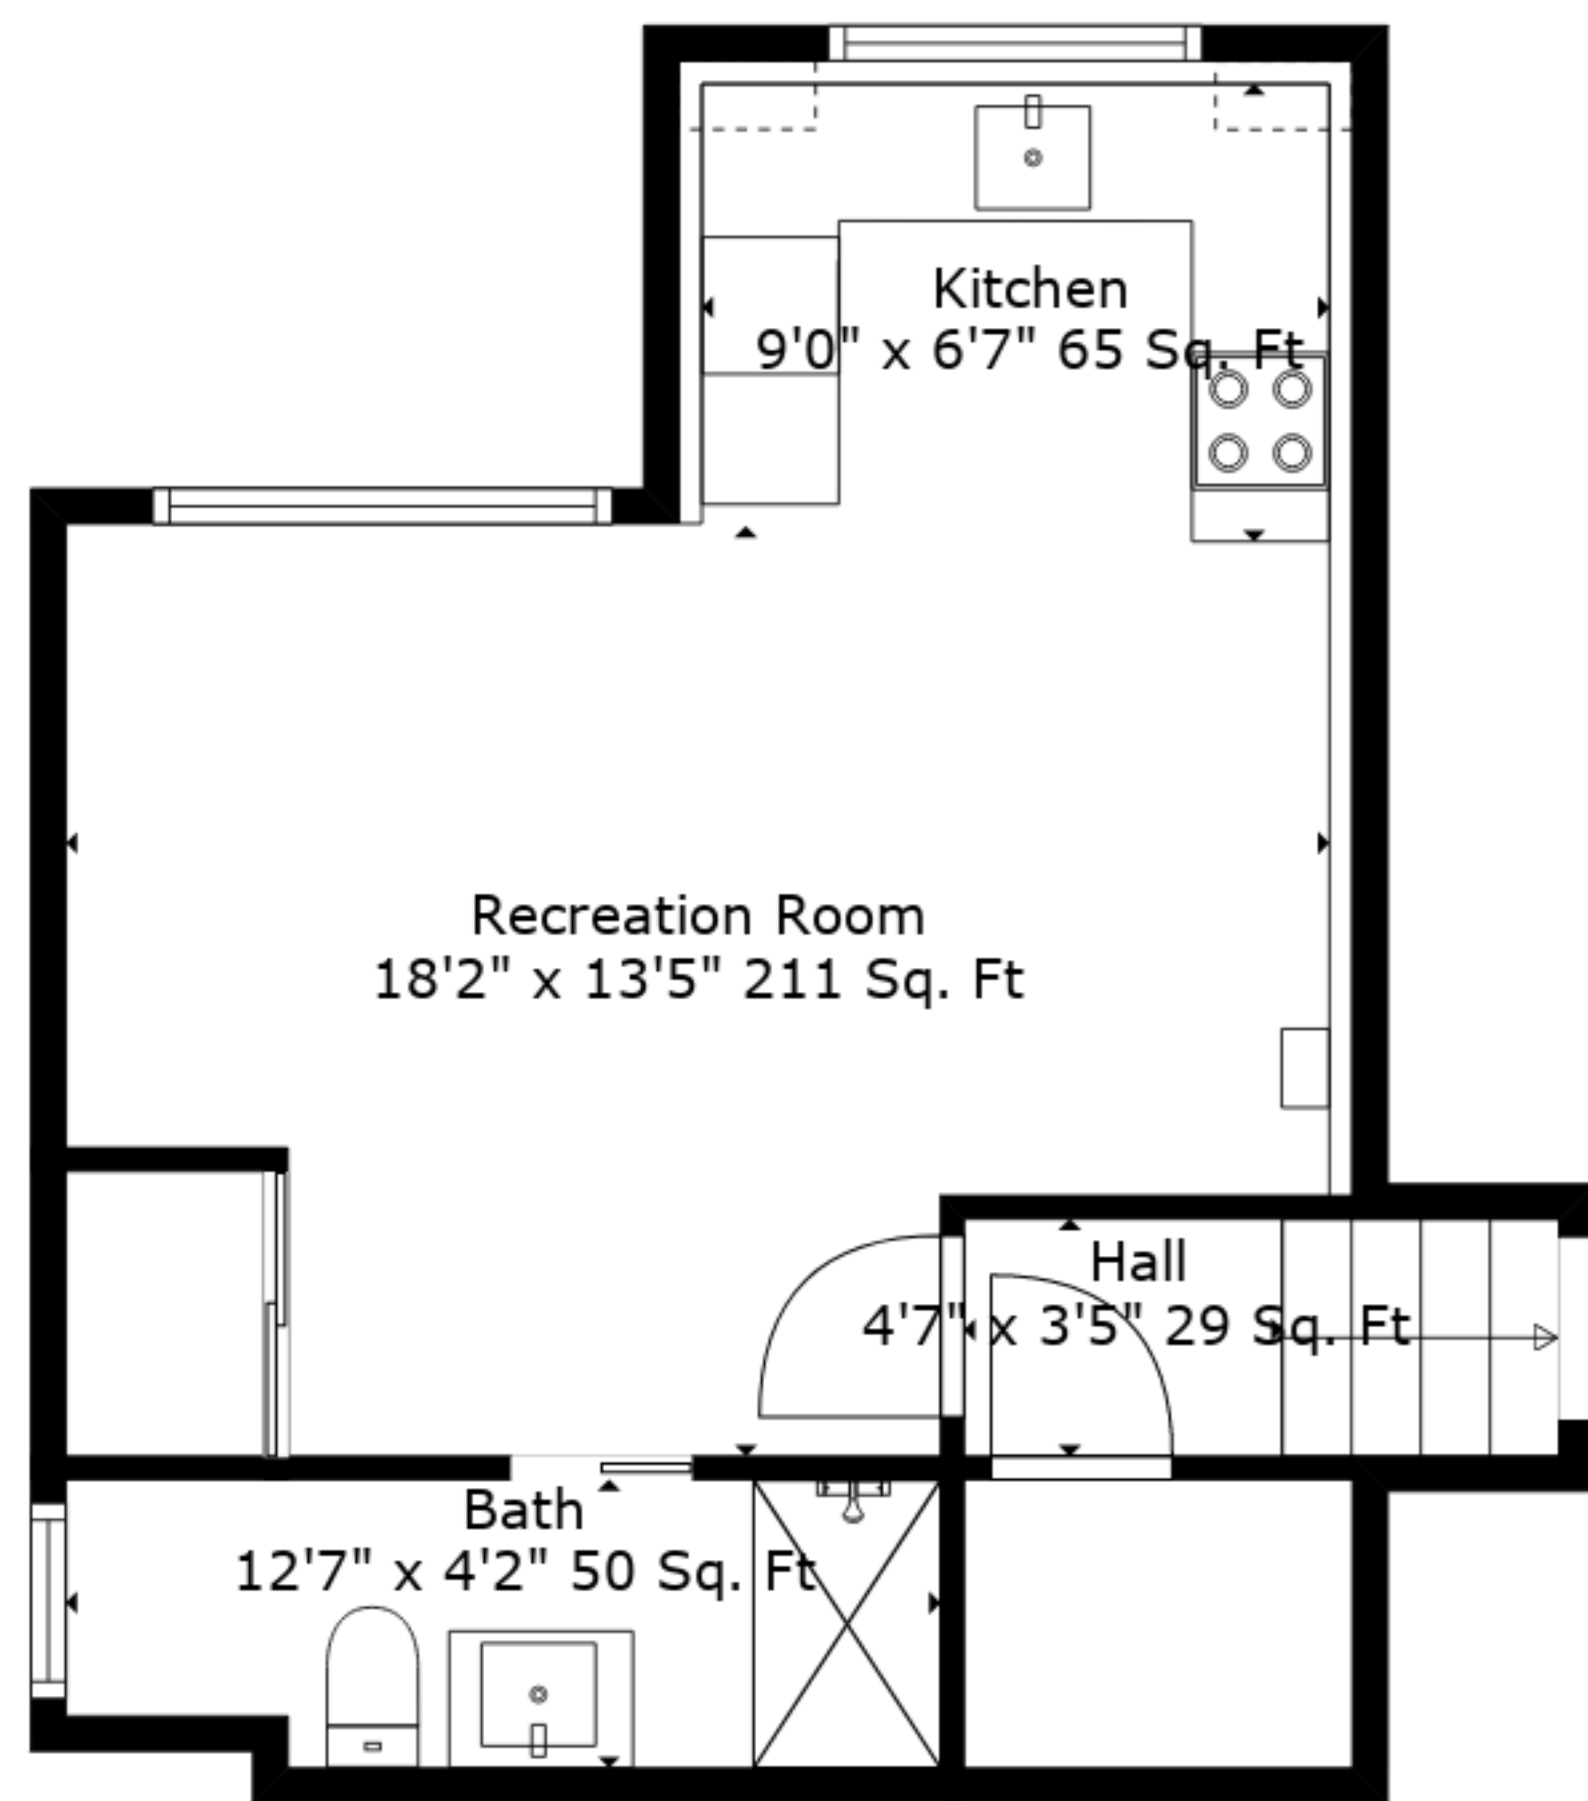

**TOTAL: 2228 sq. ft**

BELOW GROUND: 404 sq. ft, FLOOR 2: 335 sq. ft, FLOOR 3: 520 sq. ft, FLOOR 4: 806 sq. ft, FLOOR 5: 163 sq. ft  
 EXCLUDED AREAS: GARAGE: 451 sq. ft, FIREPLACE: 20 sq. ft

Measurements Are Deemed Highly Reliable But Not Guaranteed.

Bedroom  
9'4" x 12'3" 98 Sq. Ft

Hall  
7'10" x 3'5" 47 Sq. Ft

**TOTAL: 2228 sq. ft**  
BELOW GROUND: 404 sq. ft, FLOOR 2: 335 sq. ft, FLOOR 3: 520 sq. ft, FLOOR 4: 806 sq. ft, FLOOR 5: 163 sq. ft  
EXCLUDED AREAS: GARAGE: 451 sq. ft, FIREPLACE: 20 sq. ft

Measurements Are Deemed Highly Reliable But Not Guaranteed.

Floor 1

Floor 2

Floor 3

Floor 4

Floor 5

**TOTAL: 2228 sq. ft**

BELOW GROUND: 404 sq. ft, FLOOR 2: 335 sq. ft, FLOOR 3: 520 sq. ft, FLOOR 4: 806 sq. ft, FLOOR 5: 163 sq. ft  
 EXCLUDED AREAS: GARAGE: 451 sq. ft, FIREPLACE: 20 sq. ft