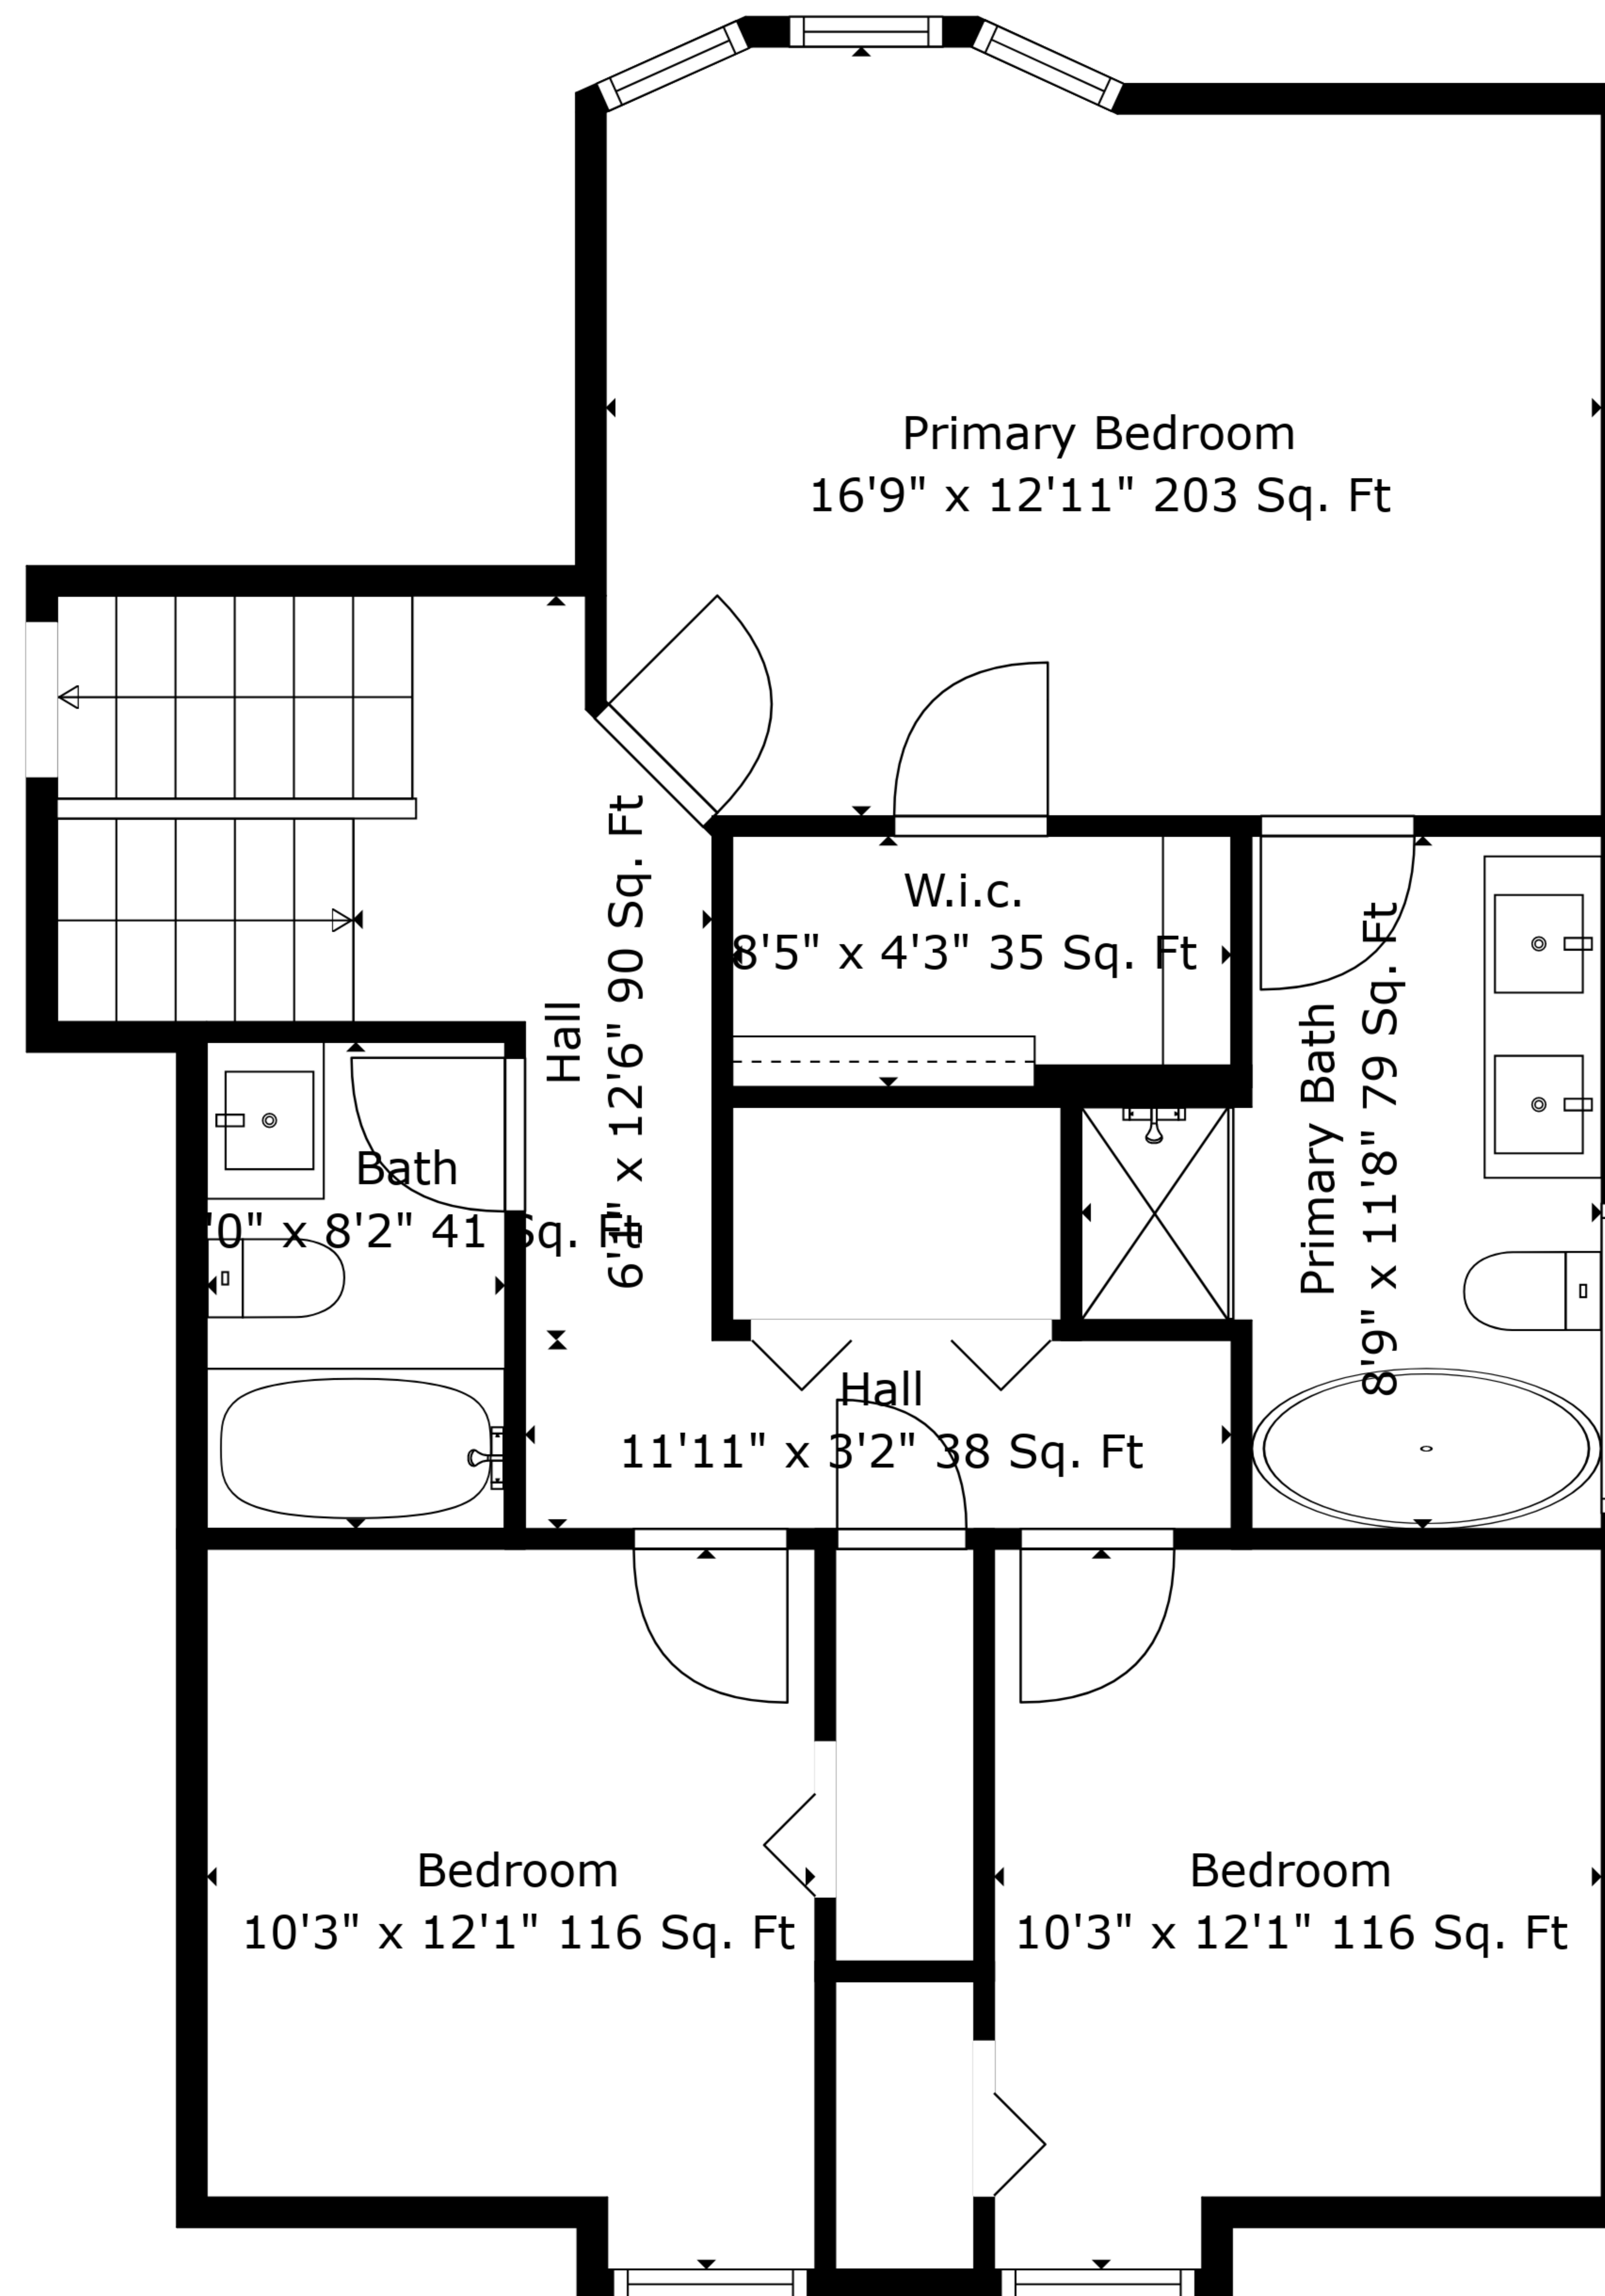

**TOTAL: 2228 sq. ft**

BELOW GROUND: 404 sq. ft, FLOOR 2: 335 sq. ft, FLOOR 3: 520 sq. ft, FLOOR 4: 806 sq. ft, FLOOR 5: 163 sq. ft  
 EXCLUDED AREAS: GARAGE: 451 sq. ft, FIREPLACE: 20 sq. ft

Measurements Are Deemed Highly Reliable But Not Guaranteed.

Bedroom  
9'4" x 12'3" 98 Sq. Ft

Hall  
7'10" x 3'5" 47 Sq. Ft

**TOTAL: 2228 sq. ft**  
BELOW GROUND: 404 sq. ft, FLOOR 2: 335 sq. ft, FLOOR 3: 520 sq. ft, FLOOR 4: 806 sq. ft, FLOOR 5: 163 sq. ft  
EXCLUDED AREAS: GARAGE: 451 sq. ft, FIREPLACE: 20 sq. ft