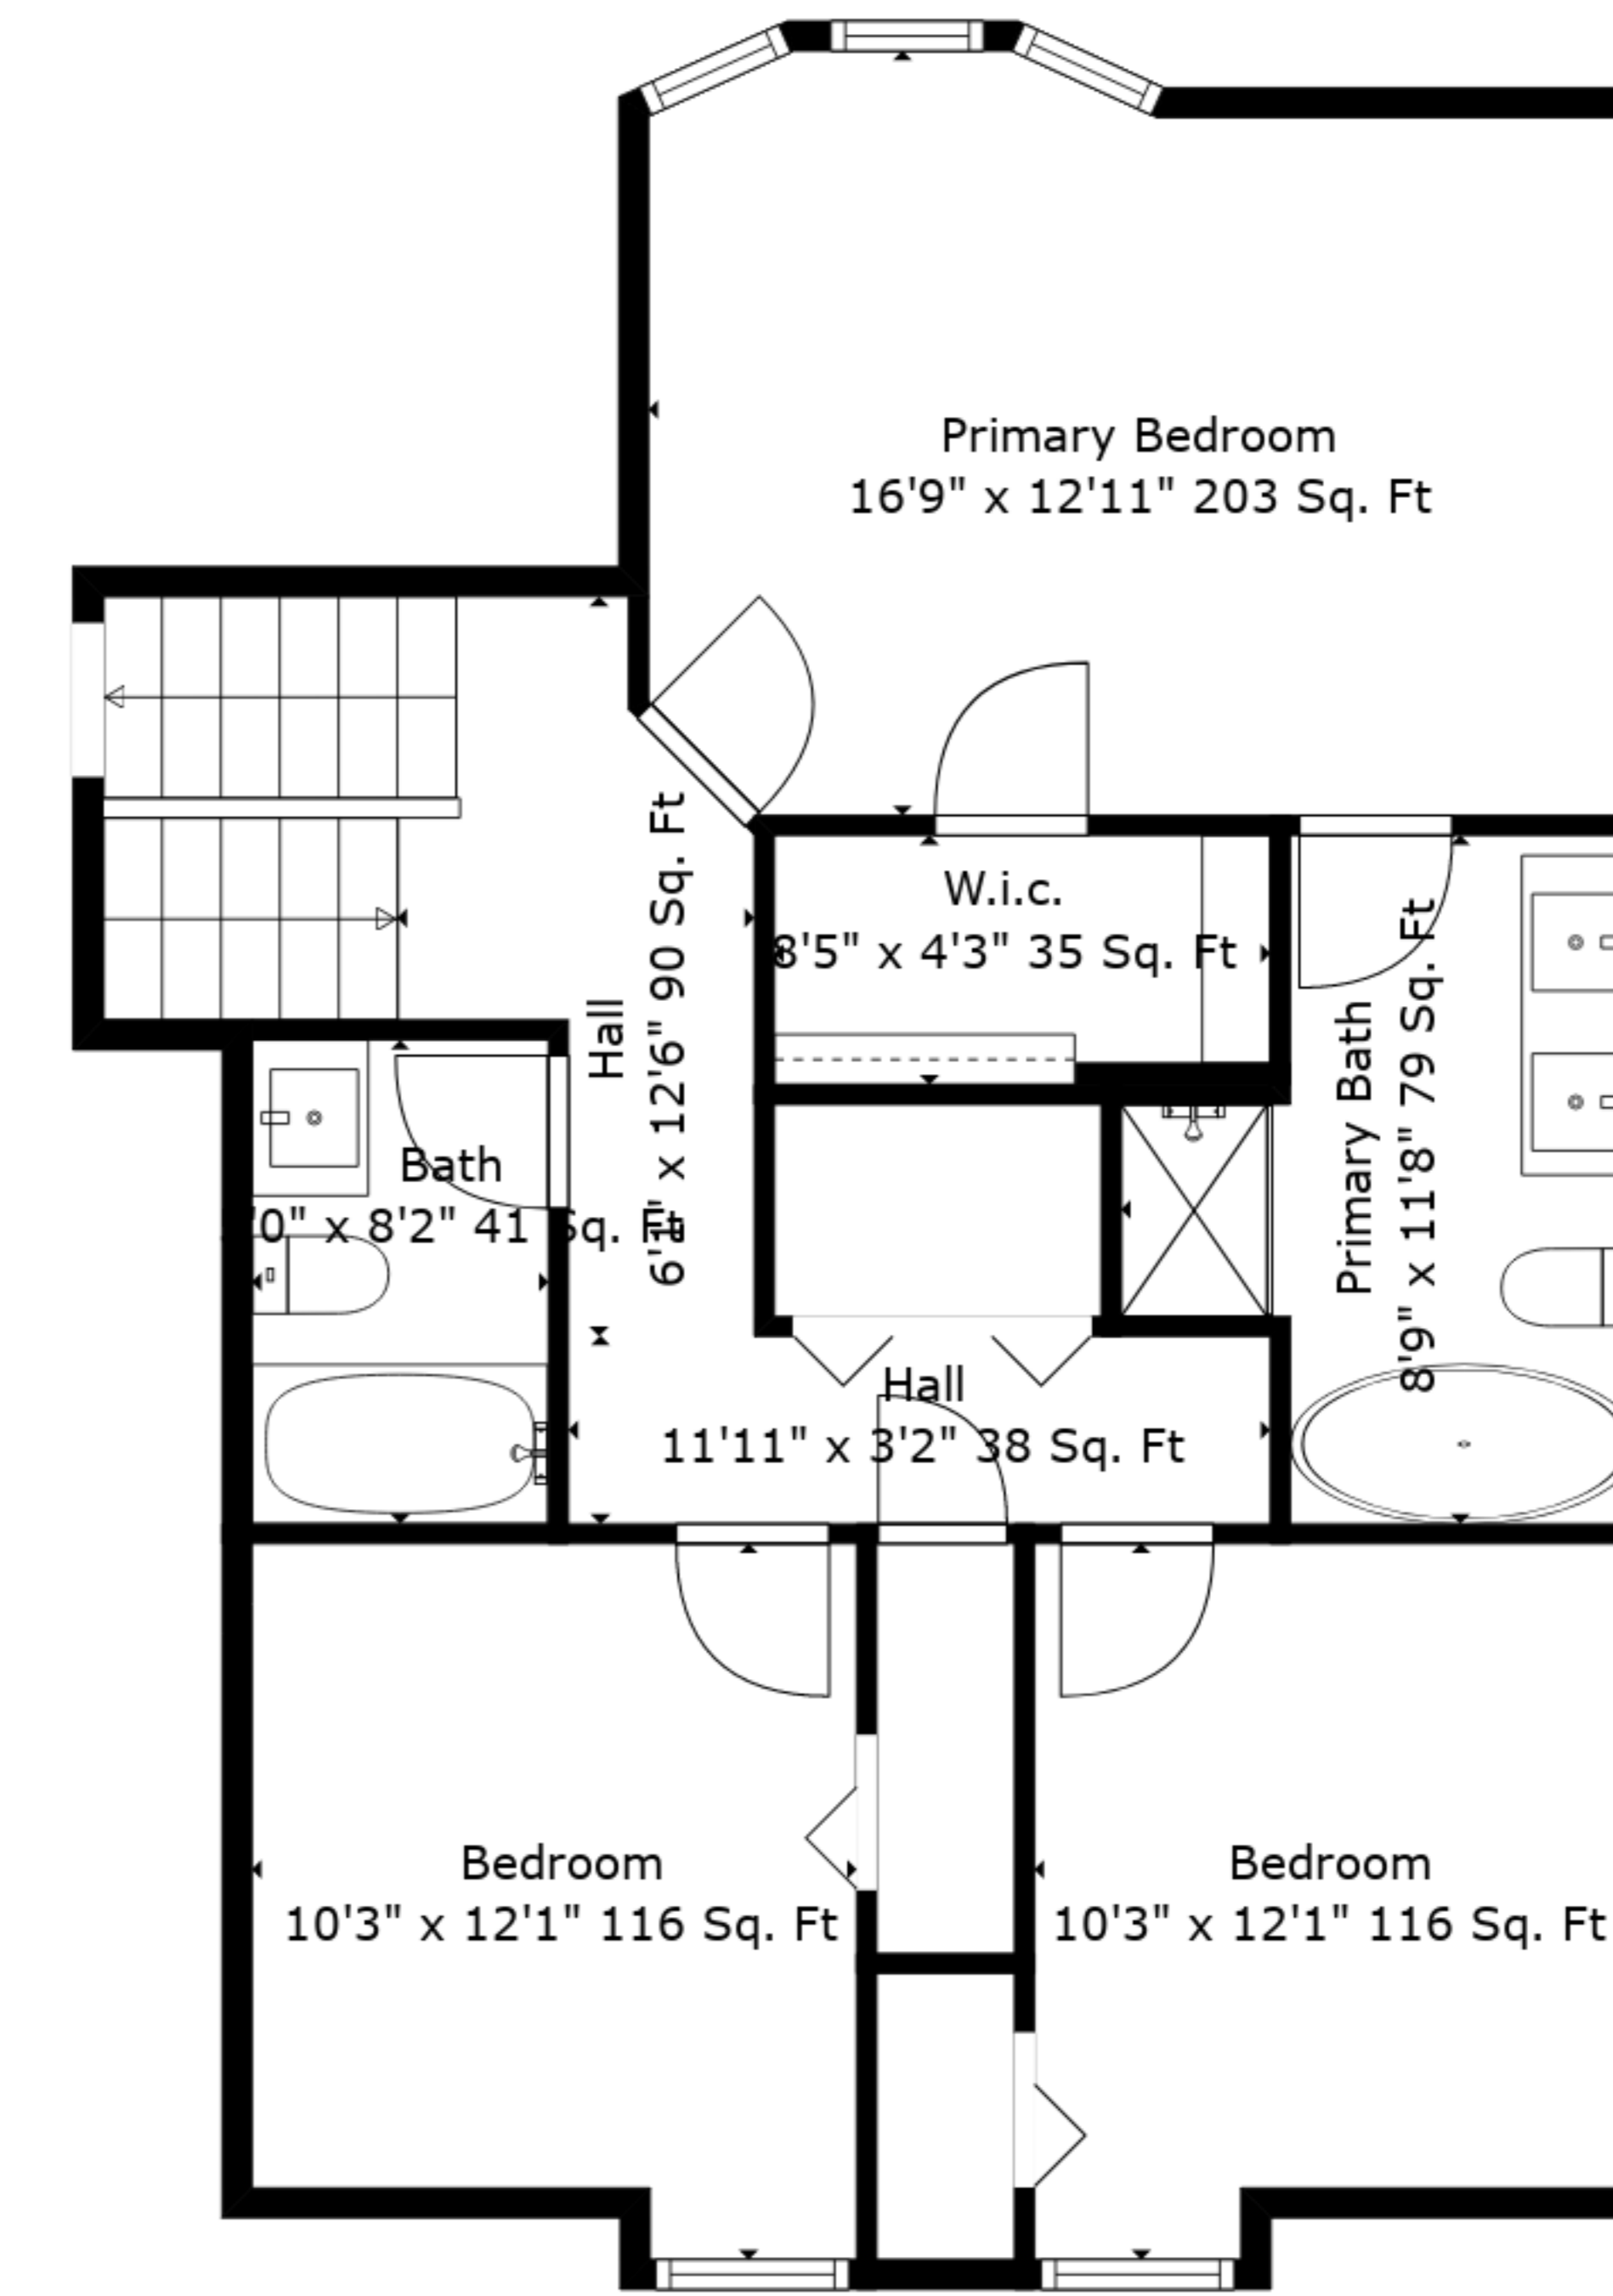

**TOTAL: 2228 sq. ft**

BELOW GROUND: 404 sq. ft, FLOOR 2: 335 sq. ft, FLOOR 3: 520 sq. ft, FLOOR 4: 806 sq. ft, FLOOR 5: 163 sq. ft  
 EXCLUDED AREAS: GARAGE: 451 sq. ft, FIREPLACE: 20 sq. ft

Measurements Are Deemed Highly Reliable But Not Guaranteed.

Bedroom  
9'4" x 12'3" 98 Sq. Ft

Hall  
7'10" x 3'5" 47 Sq. Ft

**TOTAL: 2228 sq. ft**  
BELOW GROUND: 404 sq. ft, FLOOR 2: 335 sq. ft, FLOOR 3: 520 sq. ft, FLOOR 4: 806 sq. ft, FLOOR 5: 163 sq. ft  
EXCLUDED AREAS: GARAGE: 451 sq. ft, FIREPLACE: 20 sq. ft

Measurements Are Deemed Highly Reliable But Not Guaranteed.

Floor 1

Floor 2

Floor 3

Floor 4

Floor 5

**TOTAL: 2228 sq. ft**

BELOW GROUND: 404 sq. ft, FLOOR 2: 335 sq. ft, FLOOR 3: 520 sq. ft, FLOOR 4: 806 sq. ft, FLOOR 5: 163 sq. ft  
 EXCLUDED AREAS: GARAGE: 451 sq. ft, FIREPLACE: 20 sq. ft