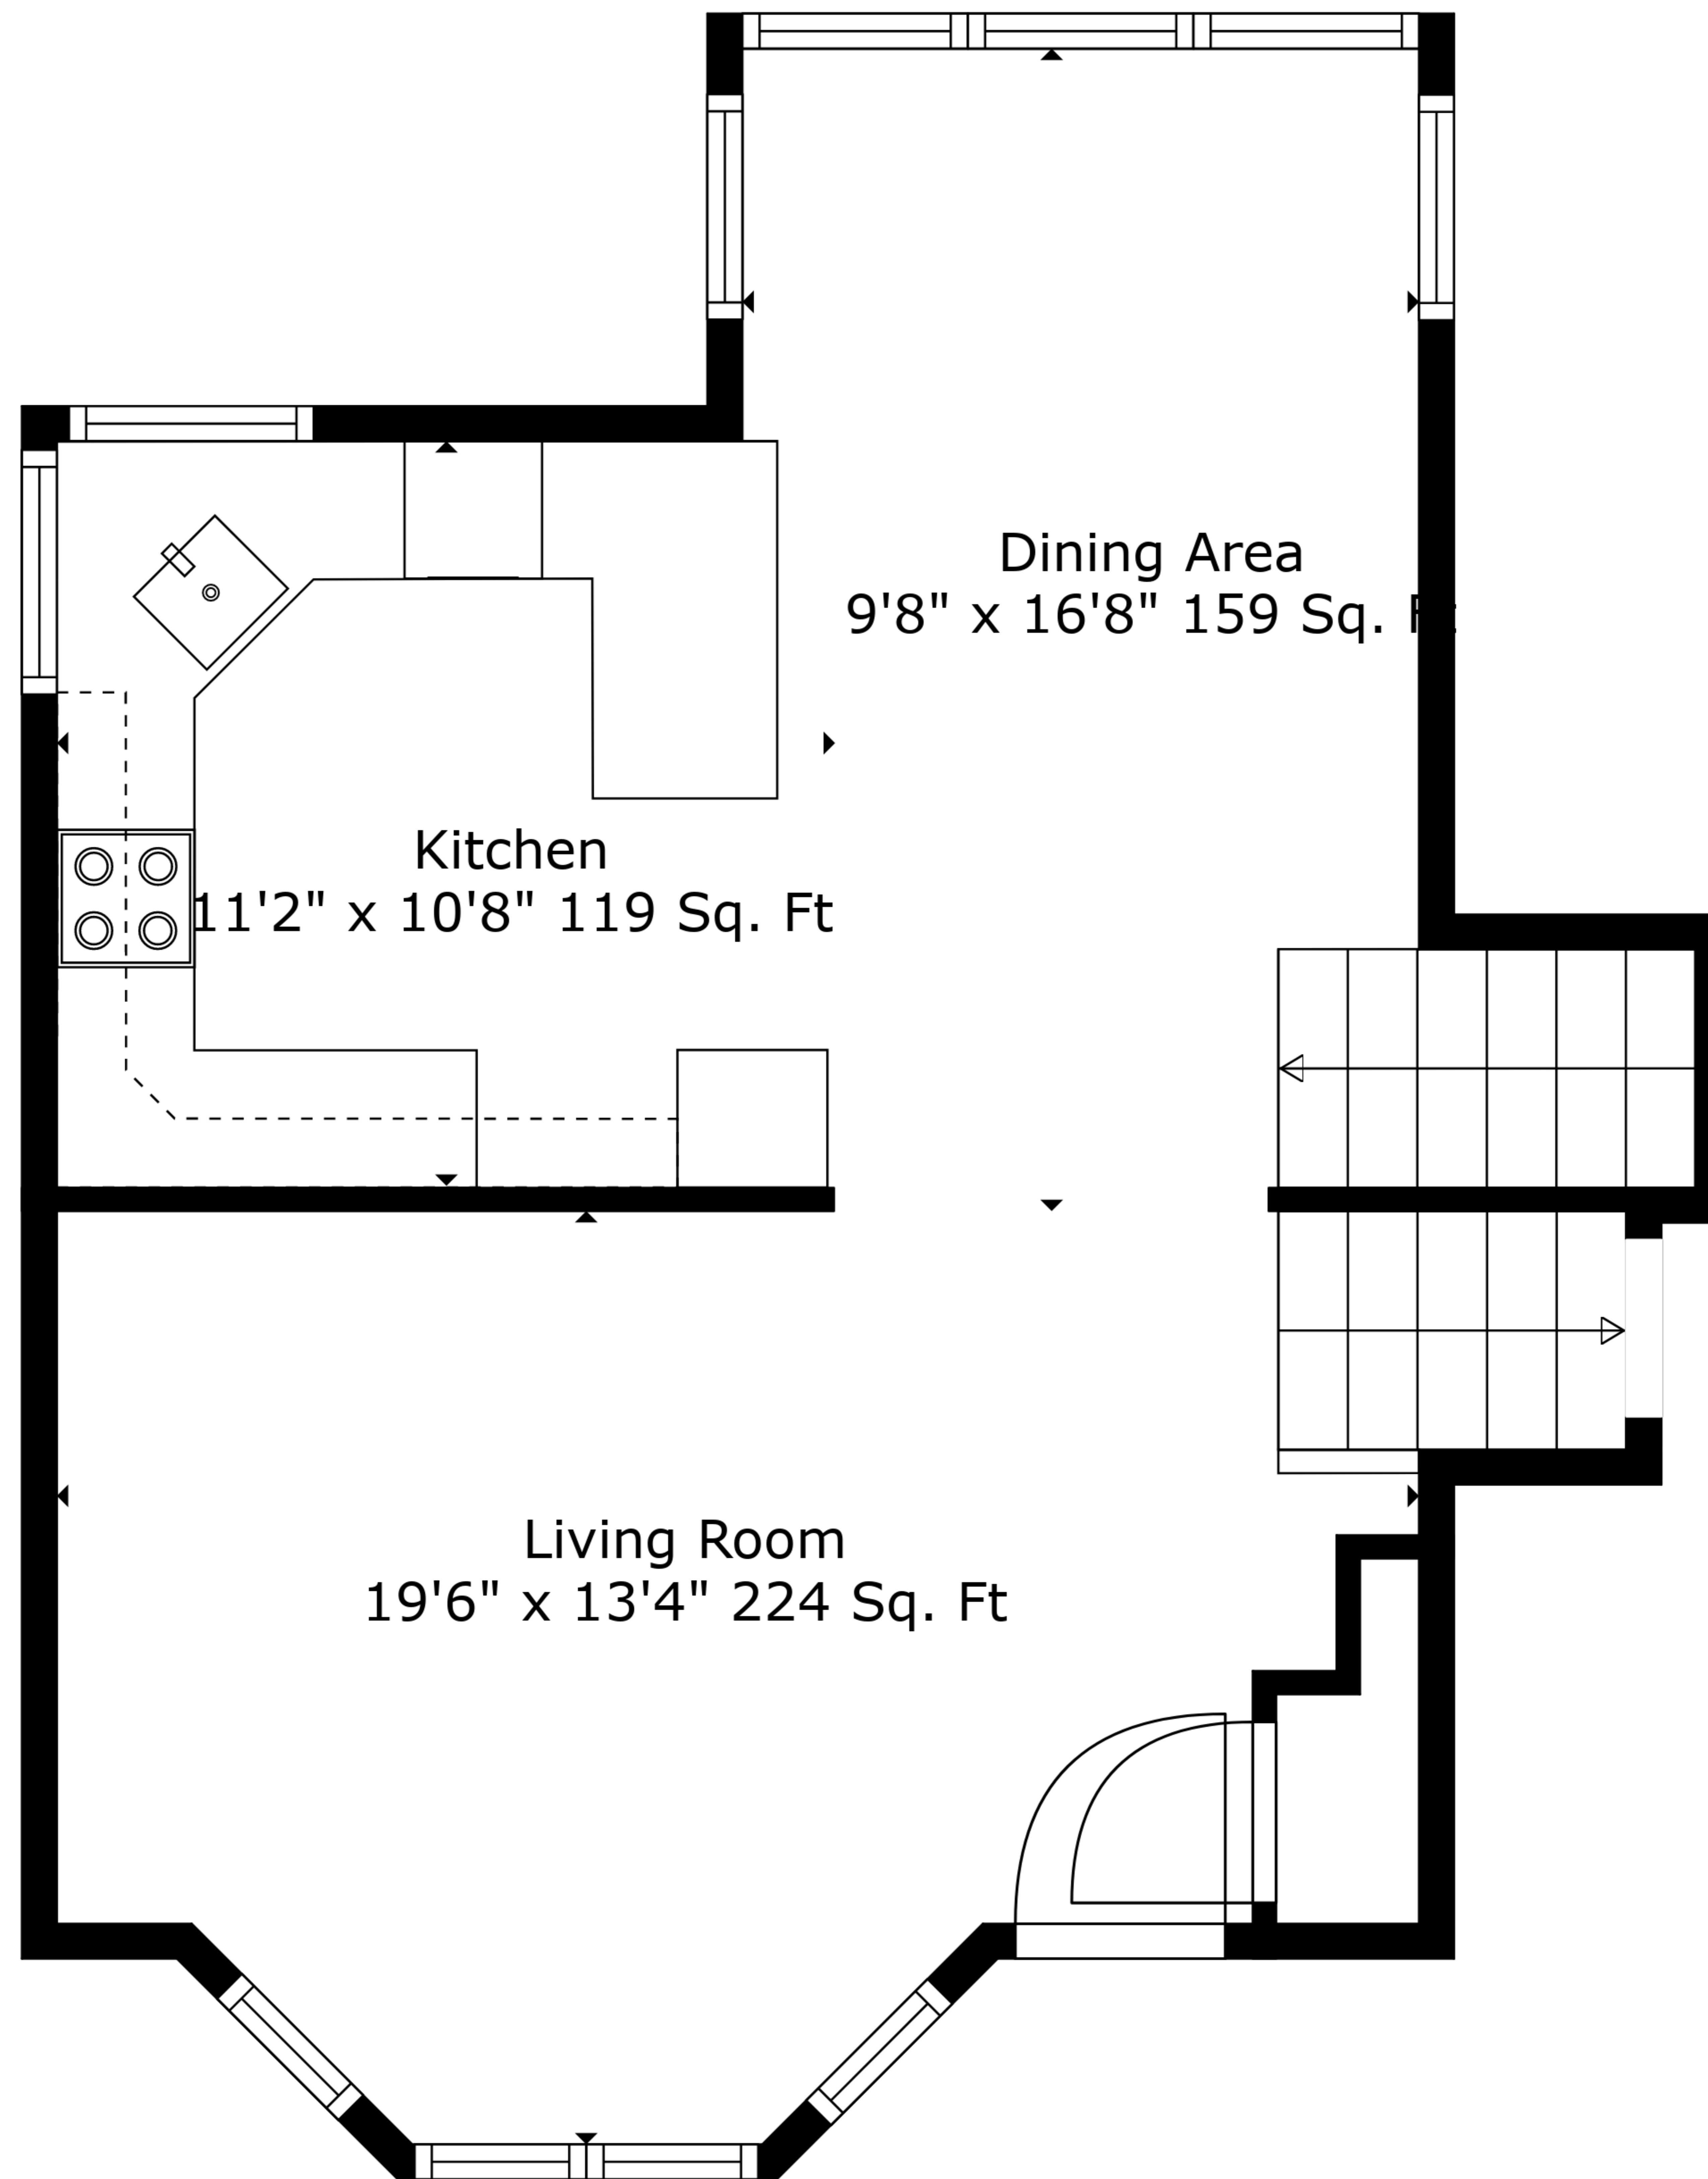

**TOTAL: 2228 sq. ft**

BELOW GROUND: 404 sq. ft, FLOOR 2: 335 sq. ft, FLOOR 3: 520 sq. ft, FLOOR 4: 806 sq. ft, FLOOR 5: 163 sq. ft  
 EXCLUDED AREAS: GARAGE: 451 sq. ft, FIREPLACE: 20 sq. ft

Measurements Are Deemed Highly Reliable But Not Guaranteed.