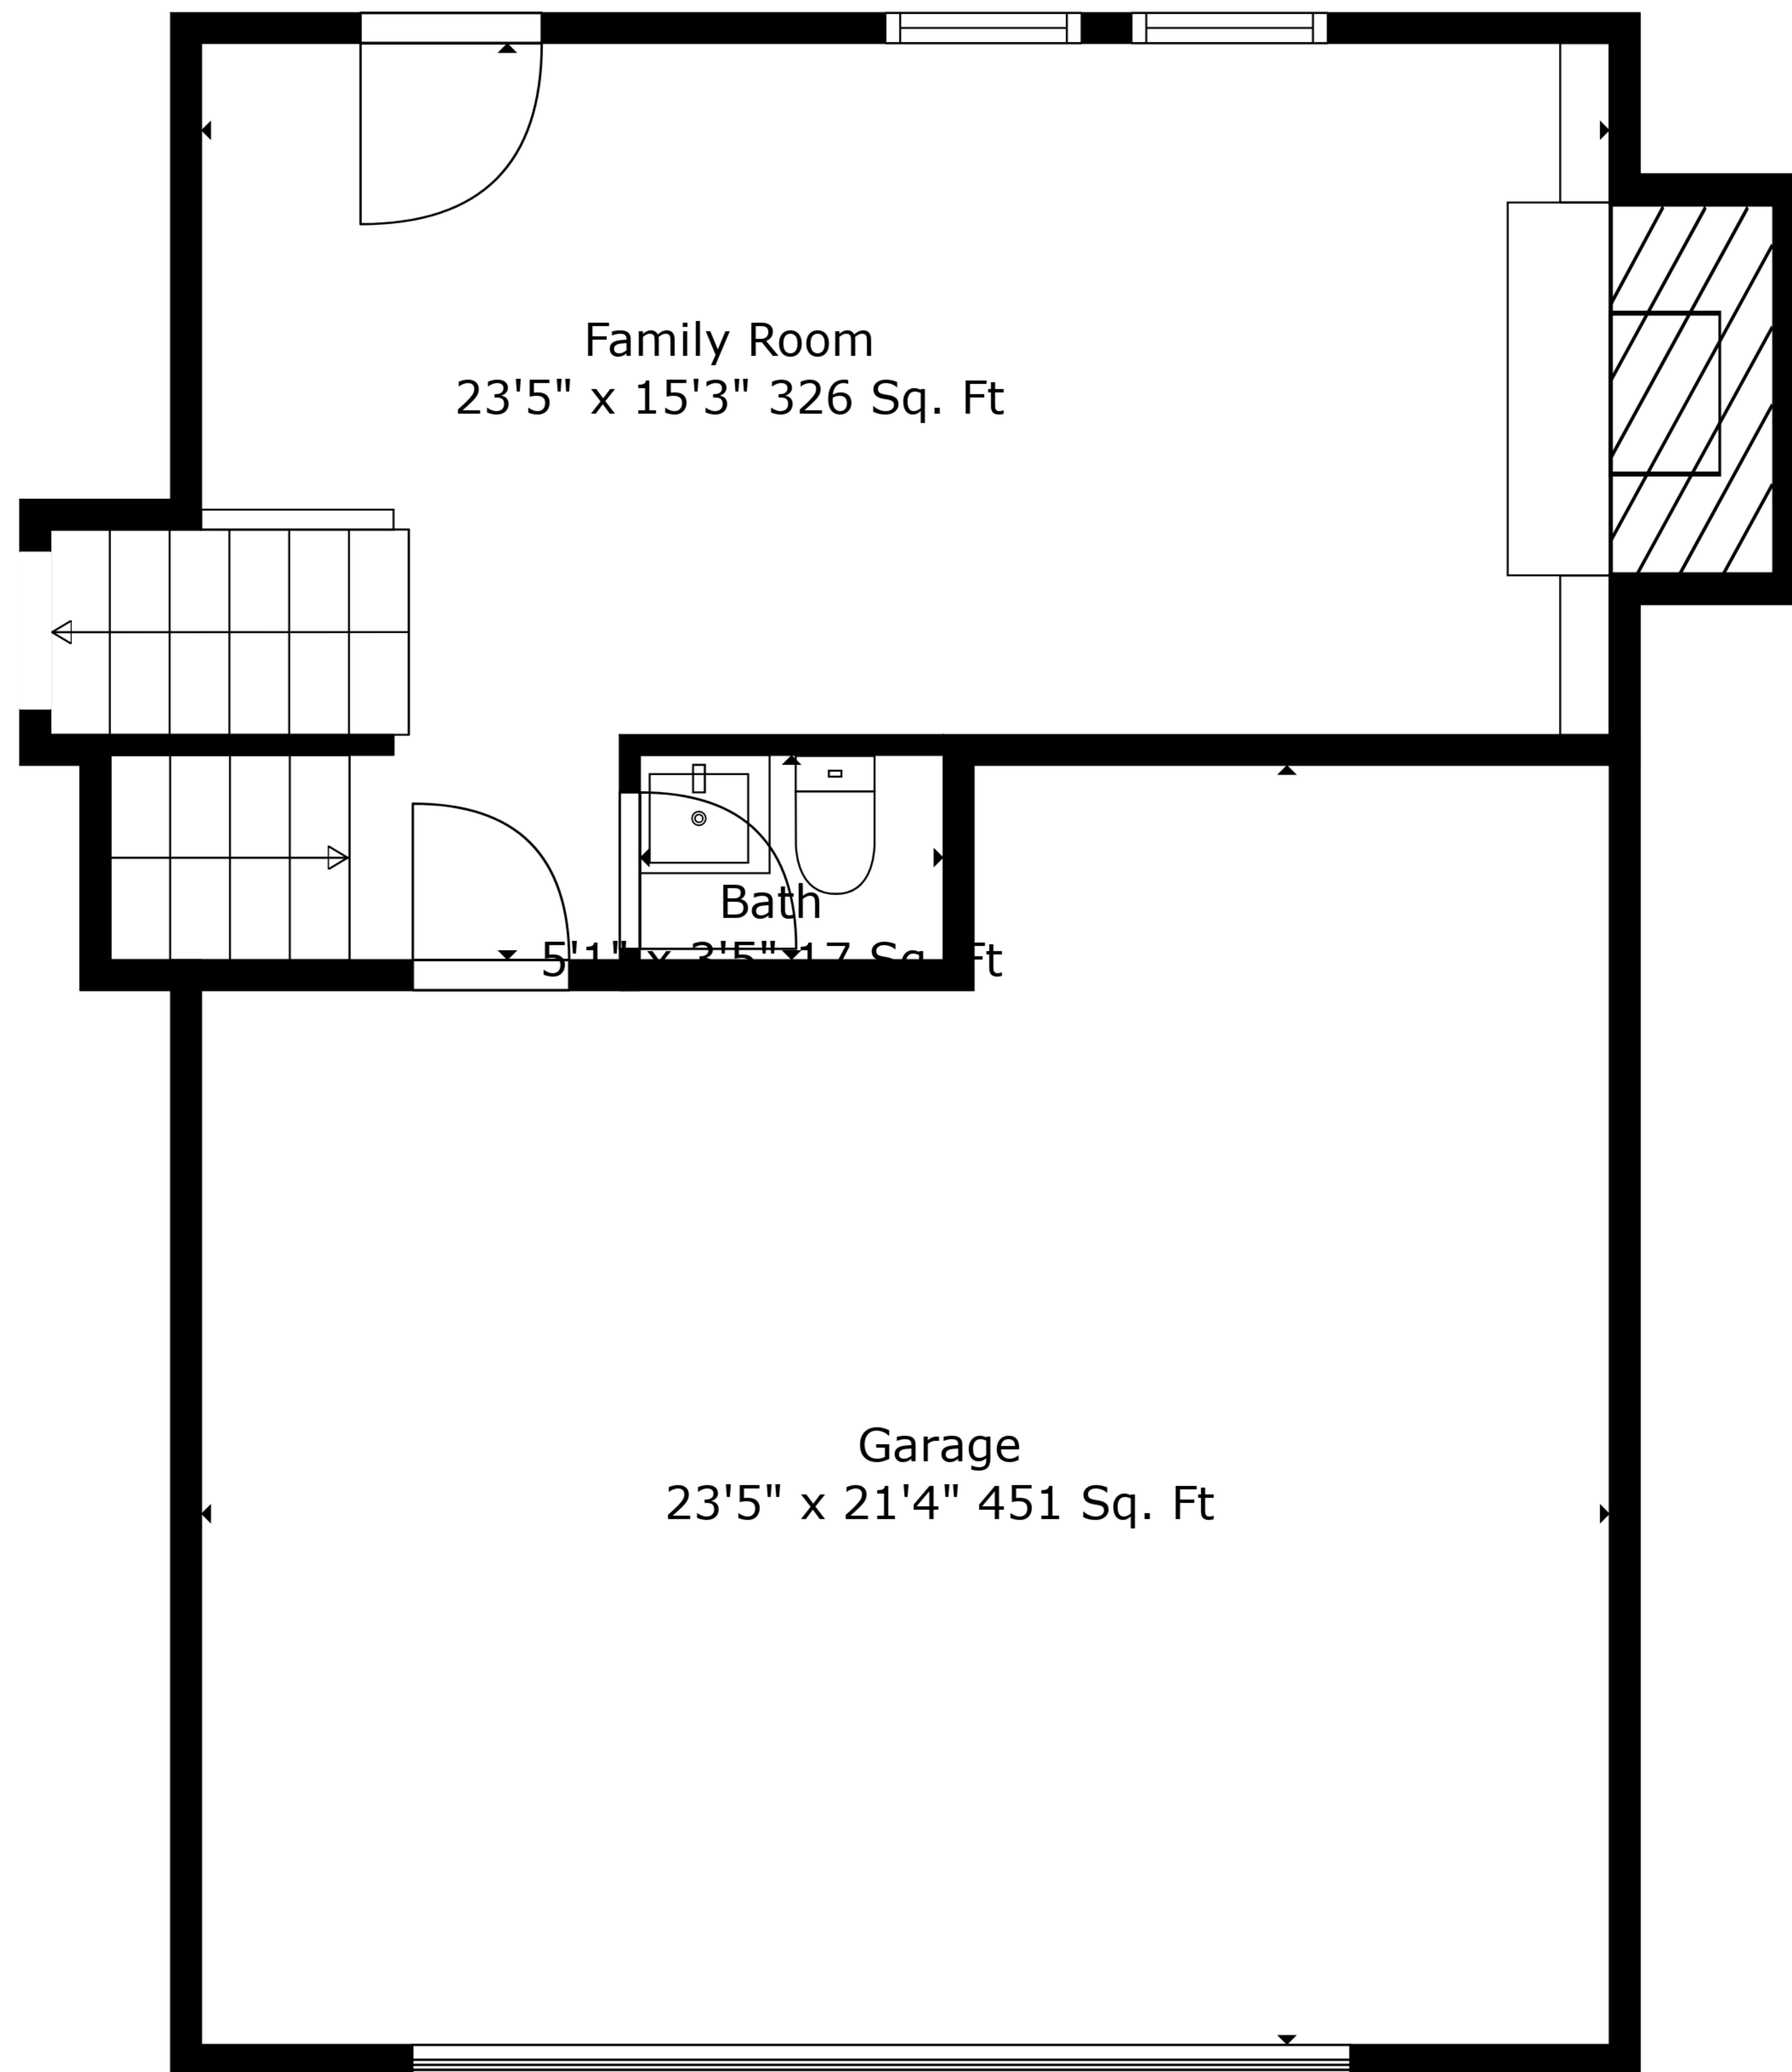

**TOTAL: 2228 sq. ft**

BELOW GROUND: 404 sq. ft, FLOOR 2: 335 sq. ft, FLOOR 3: 520 sq. ft, FLOOR 4: 806 sq. ft, FLOOR 5: 163 sq. ft  
 EXCLUDED AREAS: GARAGE: 451 sq. ft, FIREPLACE: 20 sq. ft

Measurements Are Deemed Highly Reliable But Not Guaranteed.