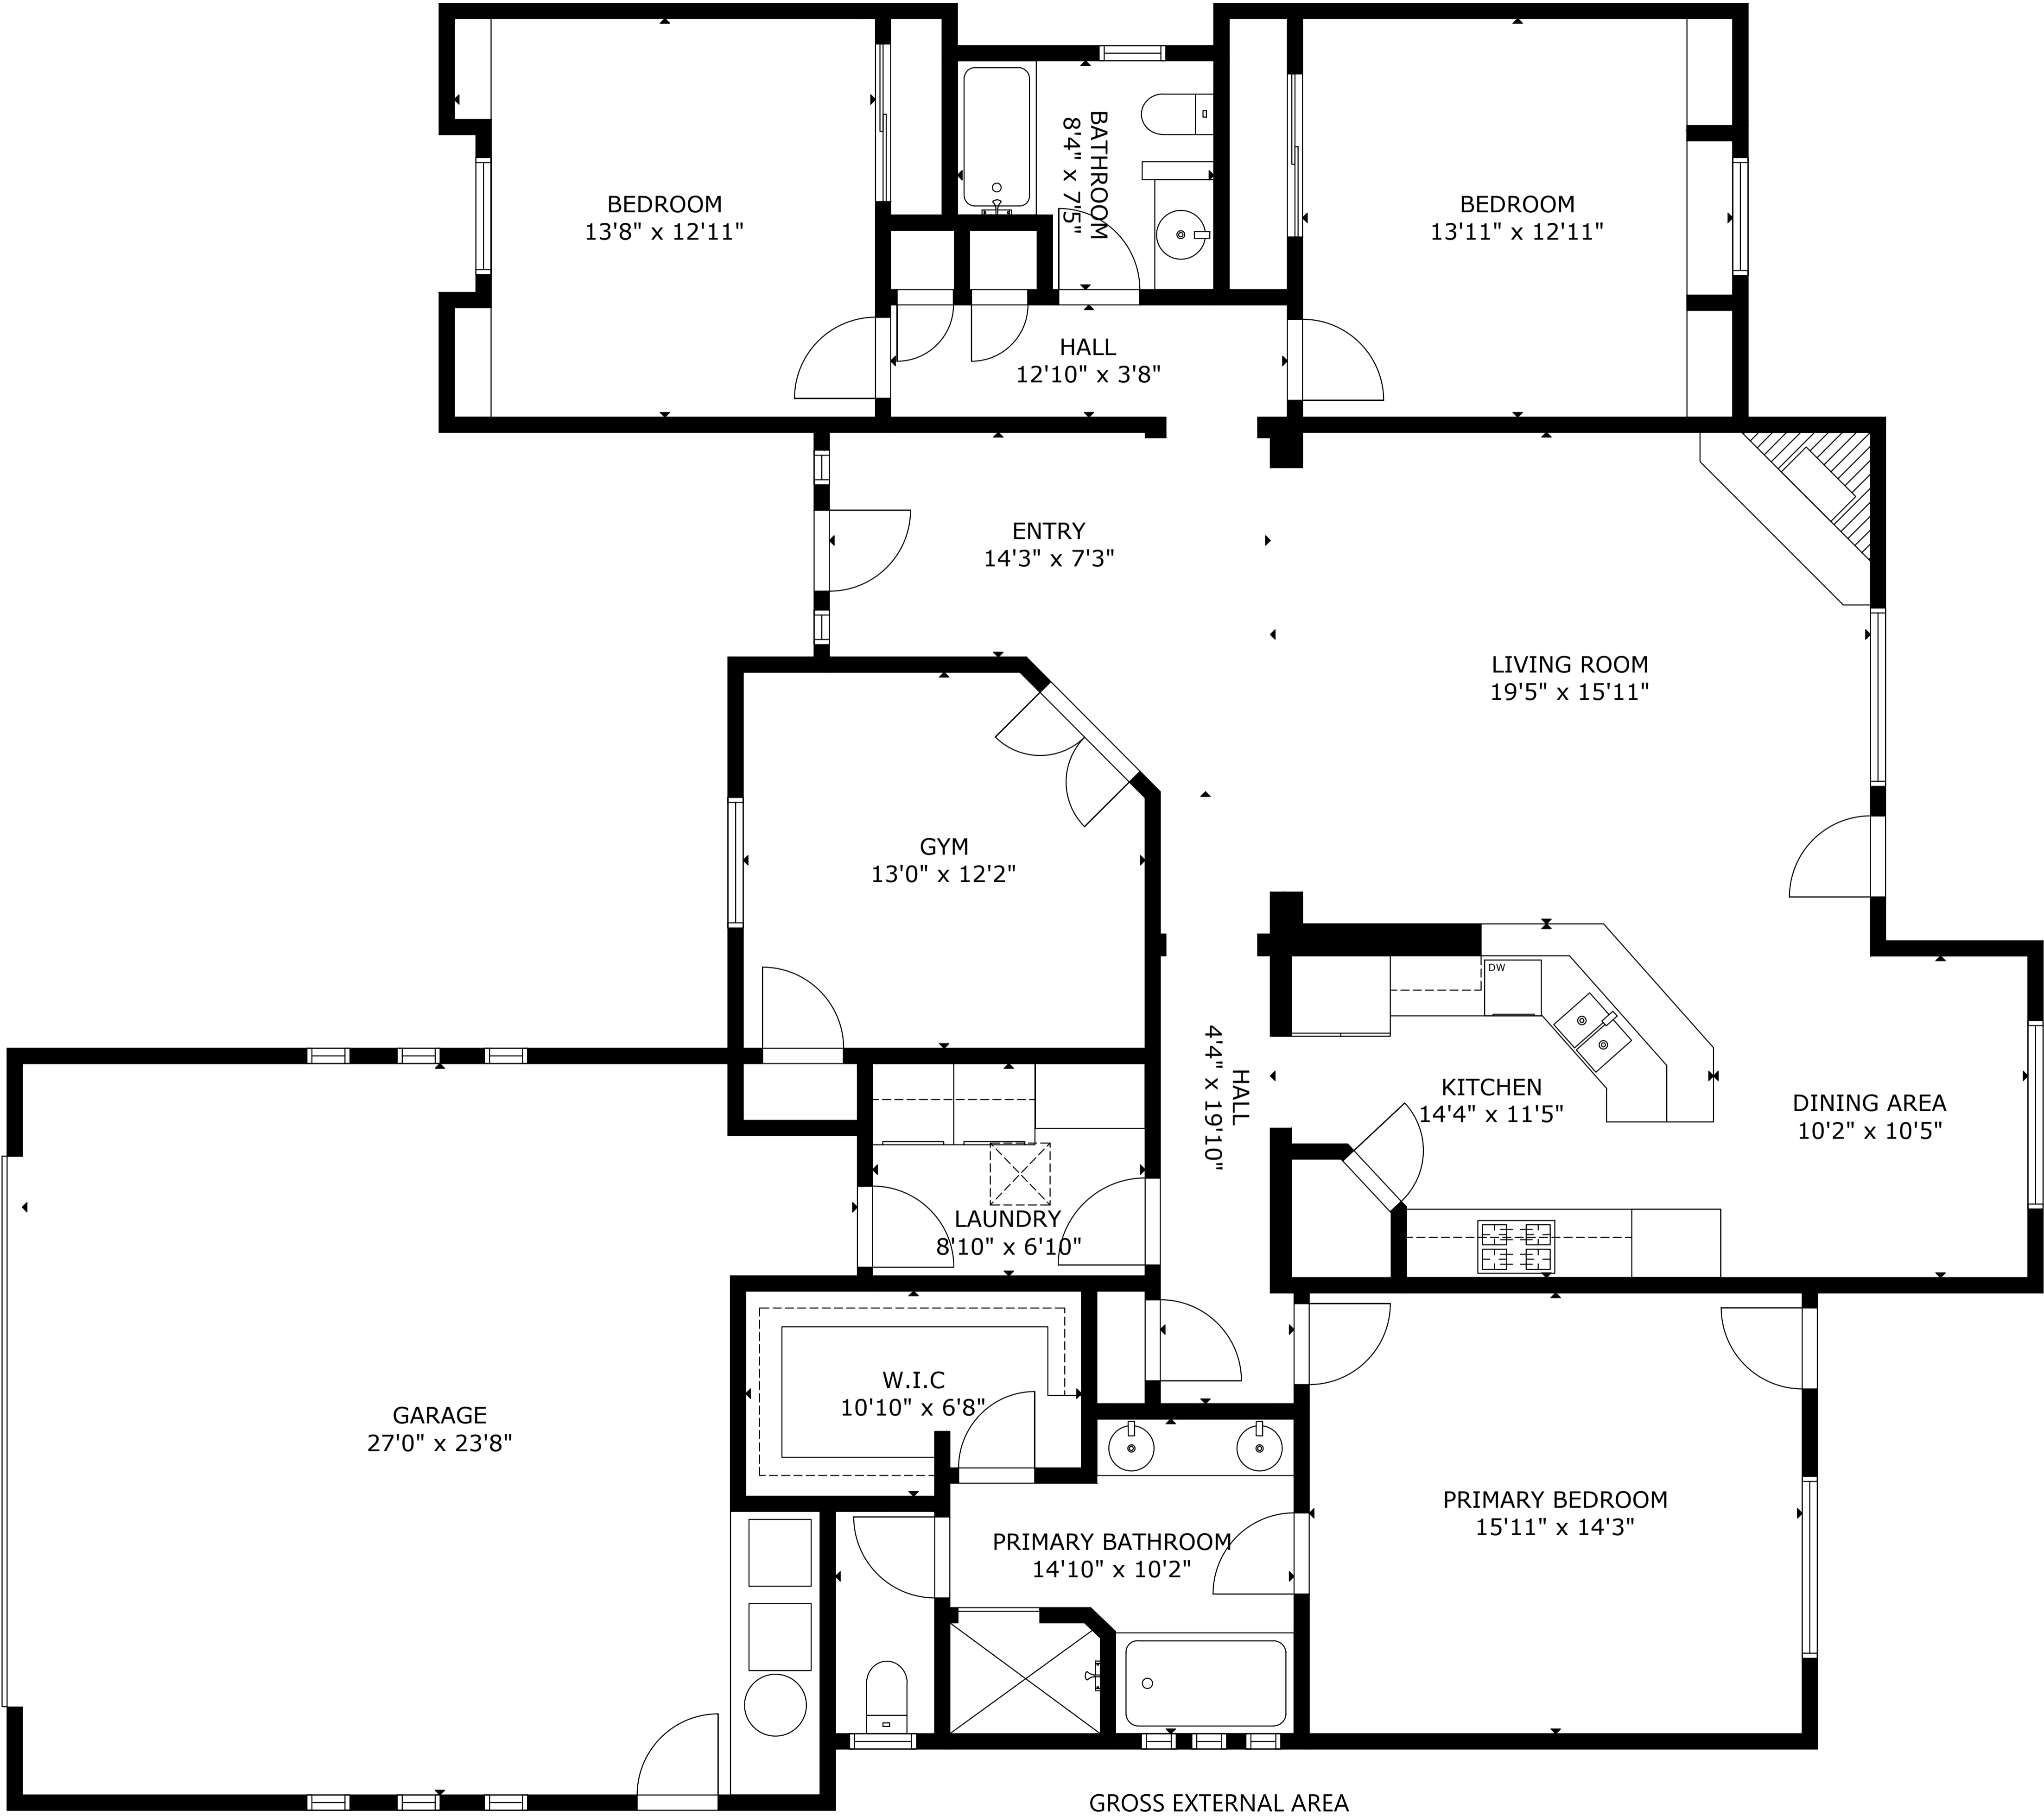

6055 Atlas Street, Las Cruces NM

GROSS EXTERNAL AREA
TOTAL: 2,131 sq.ft
FLOOR 1: 2,131 sq.ft
EXCLUDED AREA: GARAGE: 587 sq.ft

SIZE AND DIMENSIONS ARE APPROXIMATE, ACTUAL MAY VARY