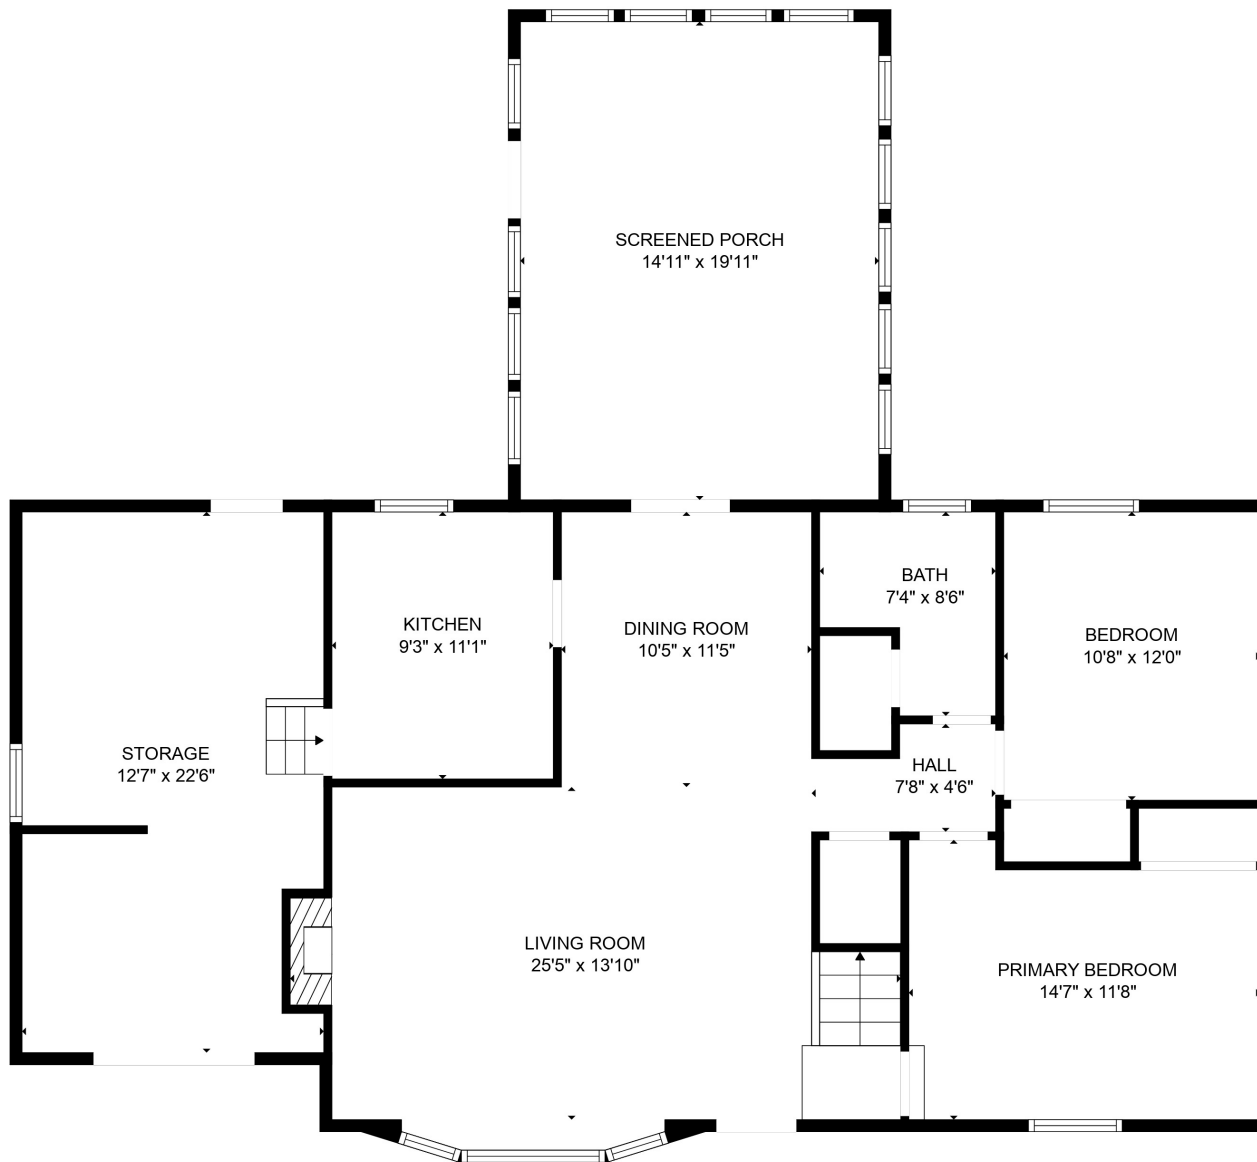

Total scanned area: 2278 sq. ft

SIZES AND DIMENSIONS ARE APPROXIMATE. ACTUAL MAY VARY.

Total scanned area: 2278 sq. ft

SIZES AND DIMENSIONS ARE APPROXIMATE. ACTUAL MAY VARY.

Total scanned area: 2278 sq. ft

SIZES AND DIMENSIONS ARE APPROXIMATE. ACTUAL MAY VARY.