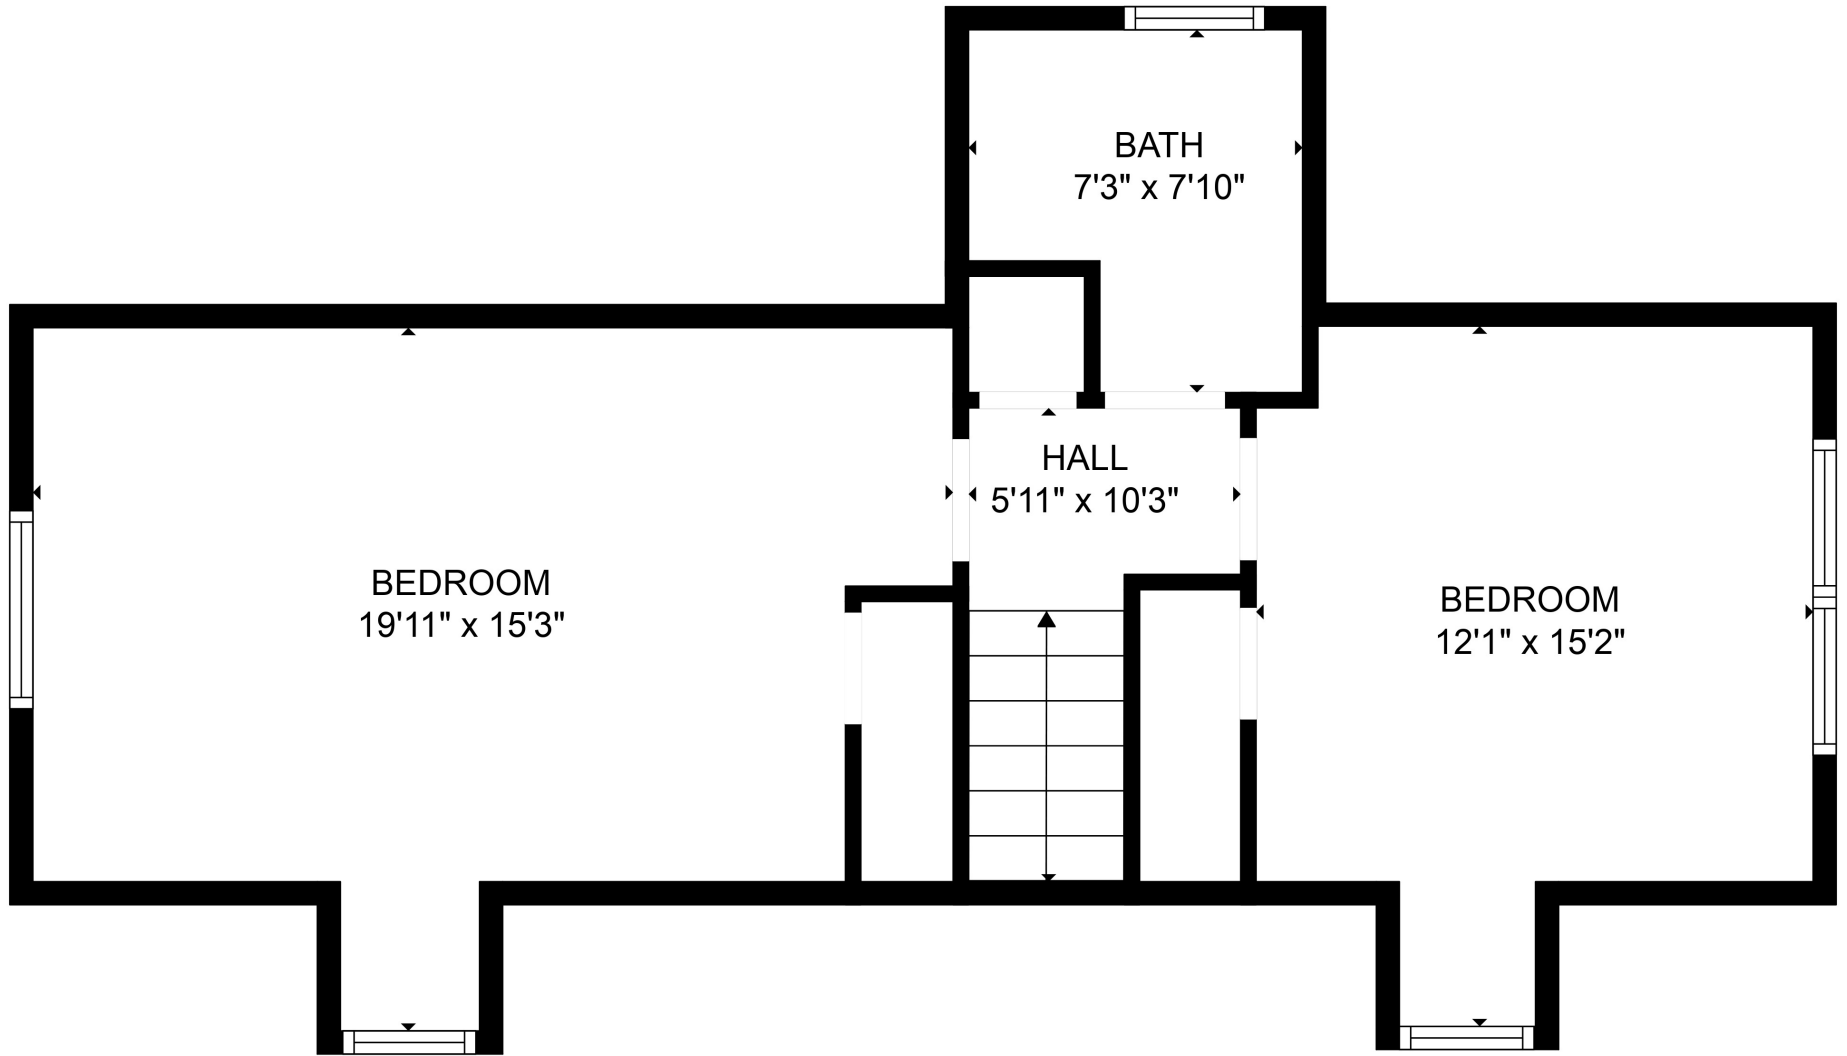

Total scanned area: 2278 sq. ft

SIZES AND DIMENSIONS ARE APPROXIMATE. ACTUAL MAY VARY.

Total scanned area: 2278 sq. ft

SIZES AND DIMENSIONS ARE APPROXIMATE. ACTUAL MAY VARY.

Total scanned area: 2278 sq. ft

SIZES AND DIMENSIONS ARE APPROXIMATE. ACTUAL MAY VARY.