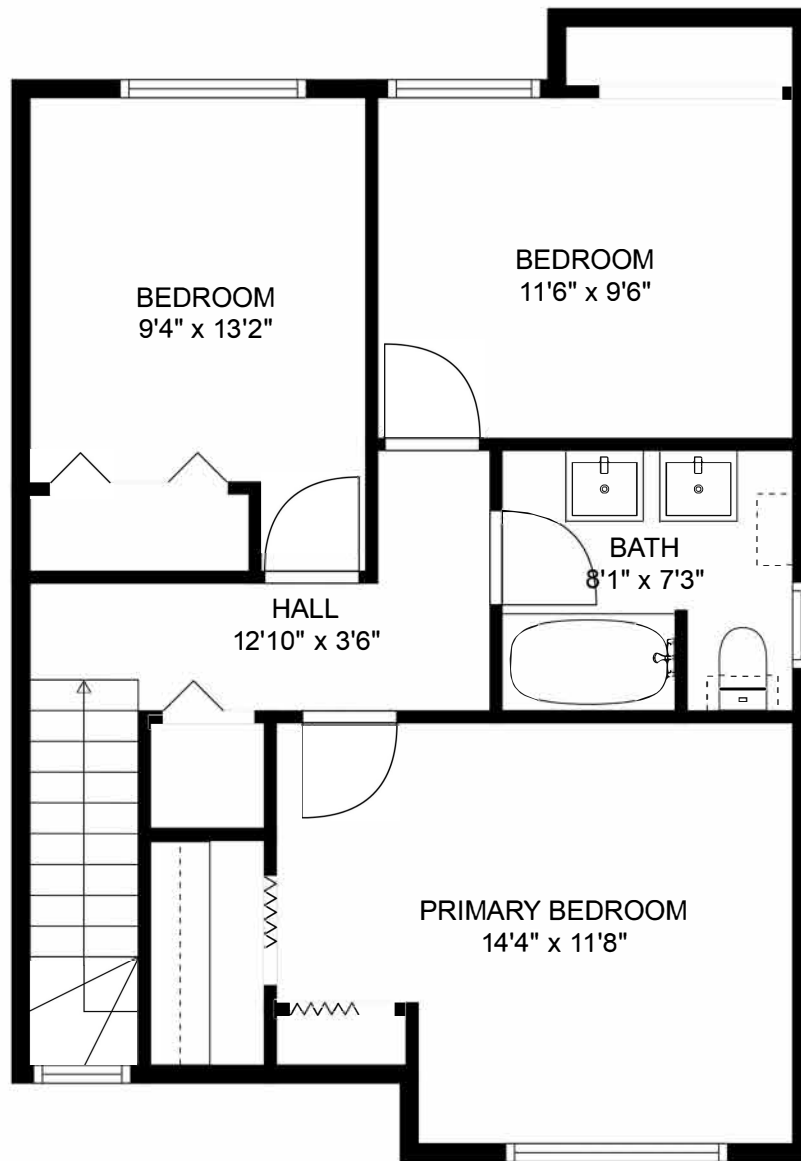

FLOOR 1

FLOOR 2

Estimated areas

FLOOR 1: 674 sq. ft
 FLOOR 2: 652 sq. ft
 TOTAL: 1326 sq. ft

Estimated areas

FLOOR 1: 674 sq. ft
FLOOR 2: 652 sq. ft
TOTAL: 1326 sq. ft

Sizes and dimensions may have a slight variation from actual sizes. E&O Insured.

Estimated areas

FLOOR 1: 674 sq. ft

FLOOR 2: 652 sq. ft

TOTAL : 1326 sq. ft