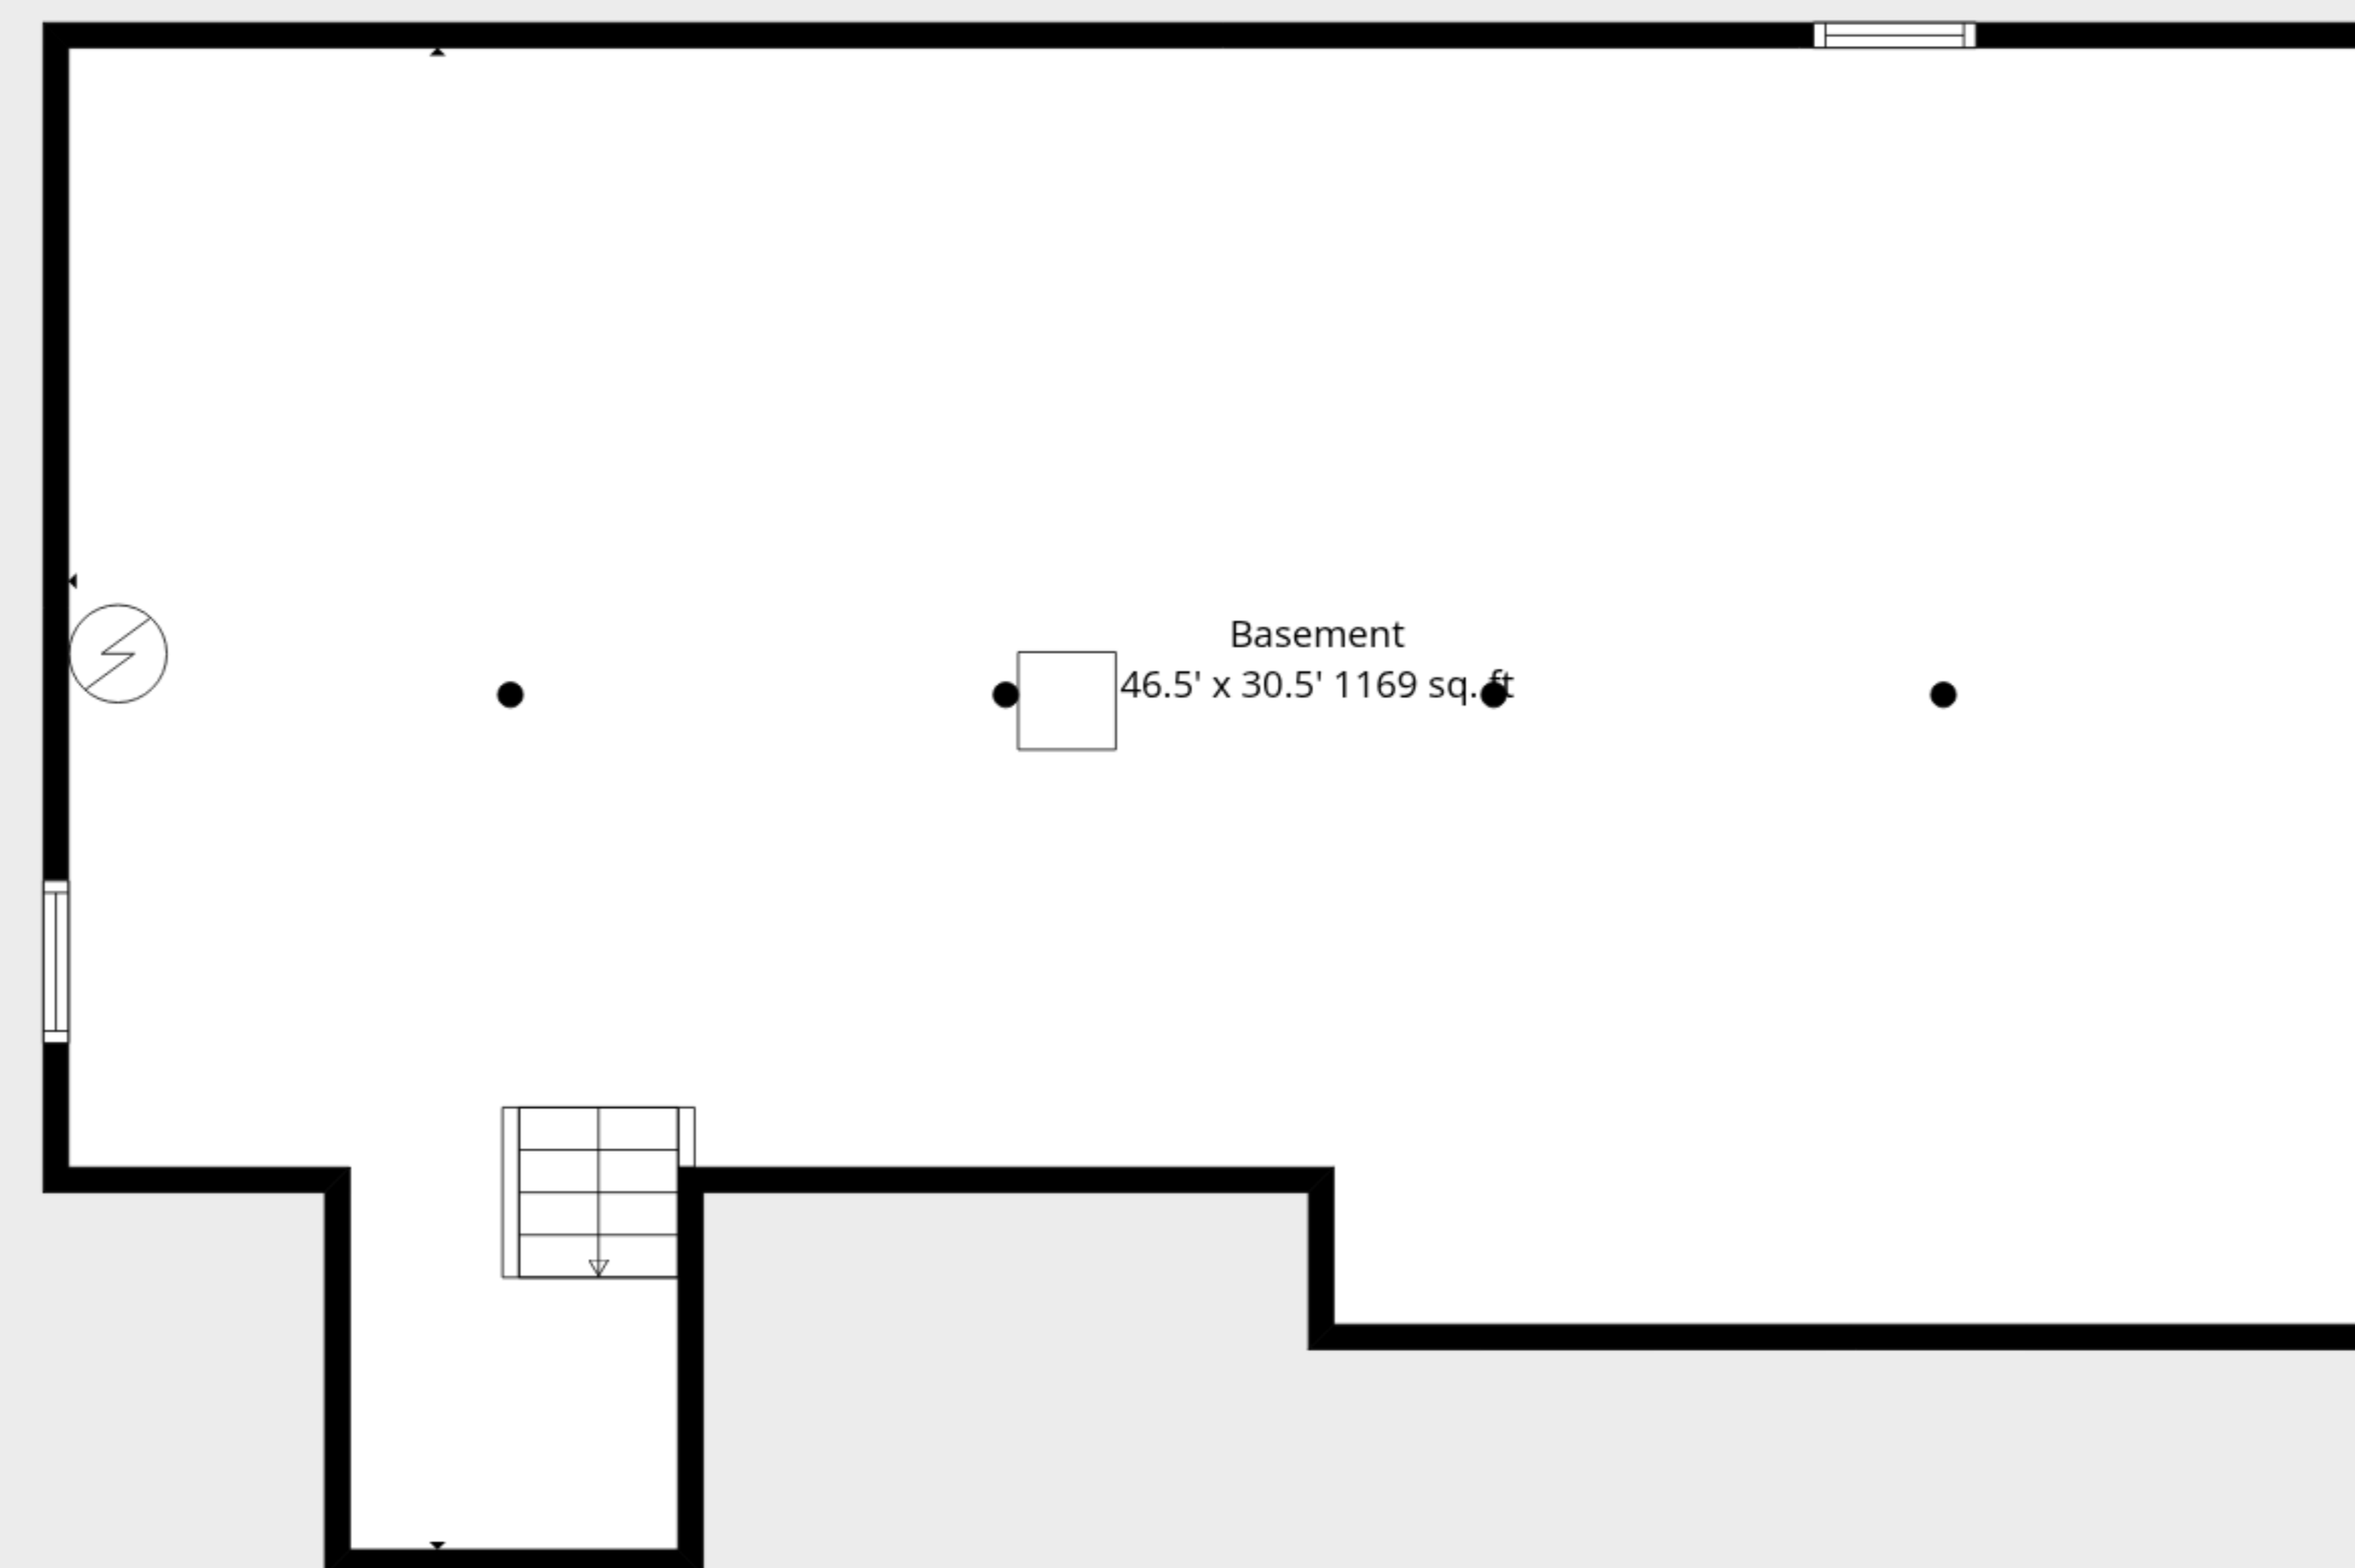

Basement

46.5' x 30.5' 1169 sq. ft

TOTAL: 1370 sq. ft

BELOW GRADE: 0 sq. ft, 1st floor: 1370 sq. ft

EXCLUDED AREAS: BASEMENT: 1169 sq. ft, GARAGE: 407 sq. ft, SCREENED PORCH: 84 sq. ft,

WALLS: 218 sq. ft

TOTAL: 1370 sq. ft

BELOW GRADE: 0 sq. ft, 1st floor: 1370 sq. ft

EXCLUDED AREAS: BASEMENT: 1169 sq. ft, GARAGE: 407 sq. ft, SCREENED PORCH: 84 sq. ft,
WALLS: 218 sq. ft

1st Floor

Basement 1

TOTAL: 1370 sq. ft
 BELOW GRADE: 0 sq. ft, 1st floor: 1370 sq. ft
 EXCLUDED AREAS: BASEMENT: 1169 sq. ft, GARAGE: 407 sq. ft, SCREENED PORCH: 84 sq. ft,
 WALLS: 218 sq. ft