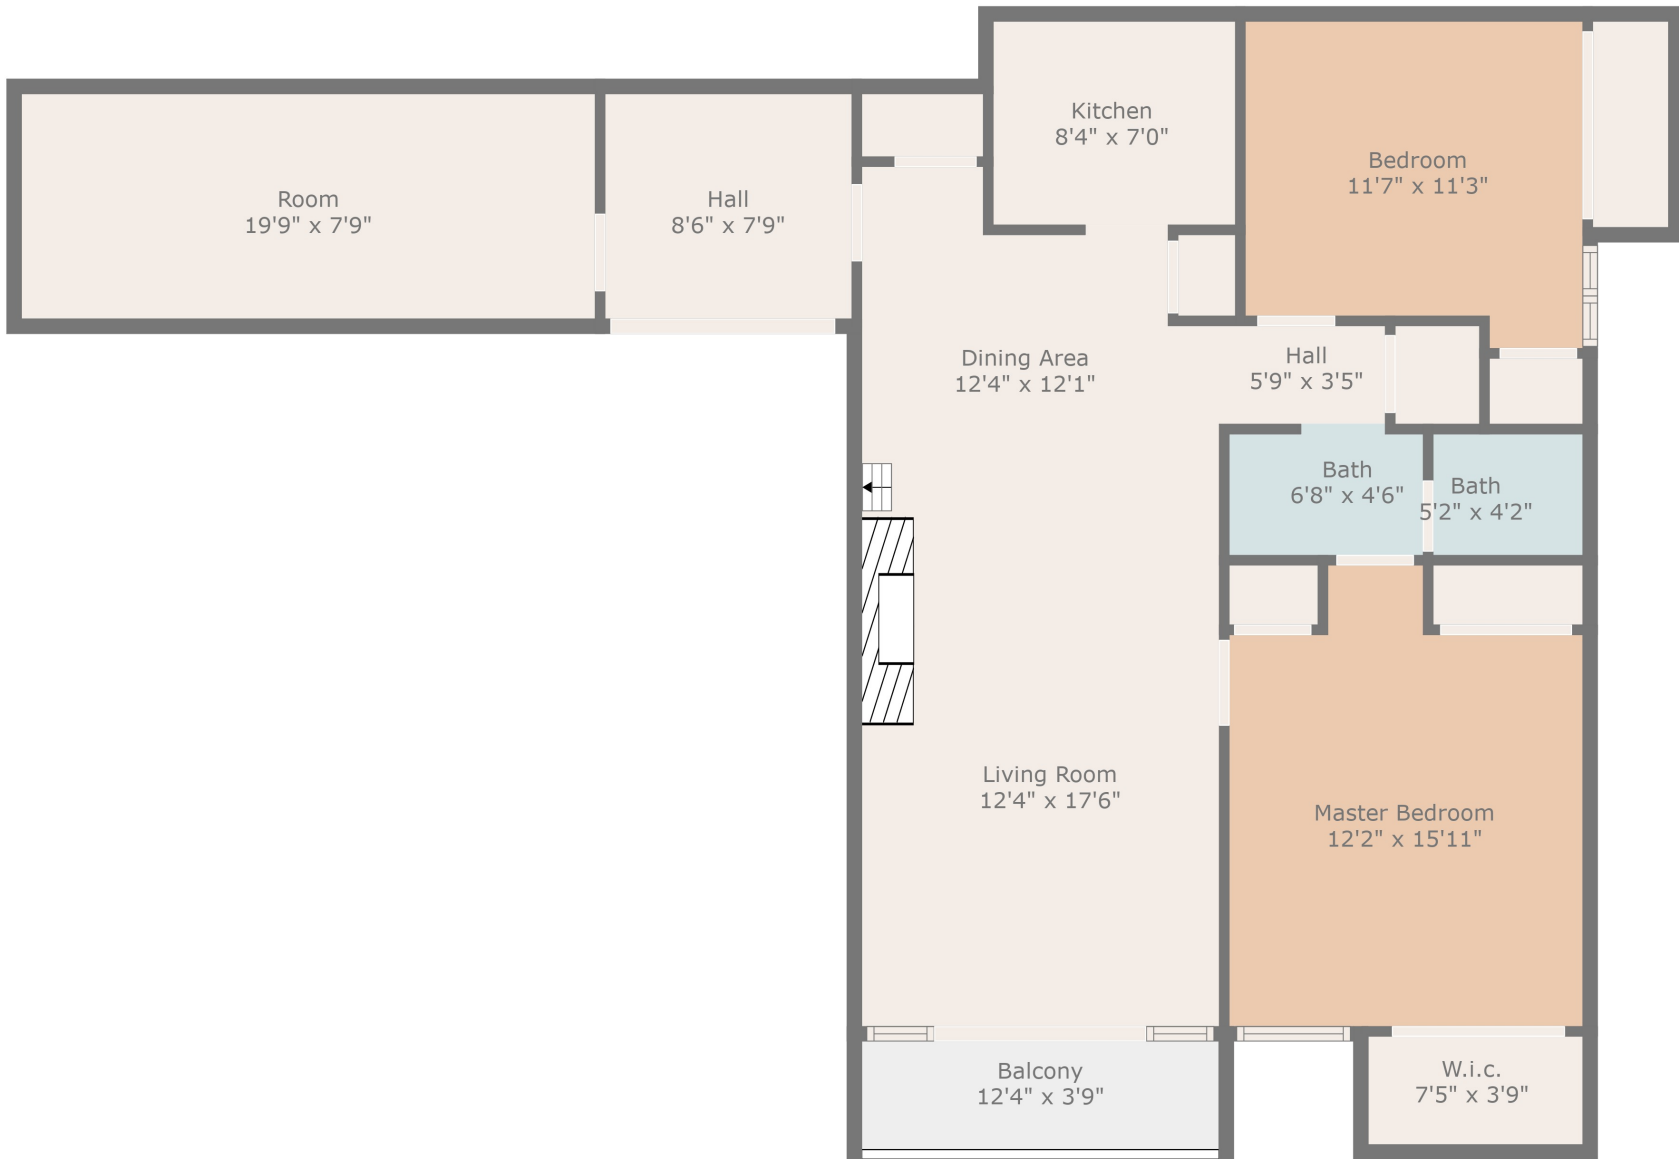

Floor 1

Floor 2

TOTAL: 1301 sq. ft
 FLOOR 1: 1112 sq. ft, FLOOR 2: 189 sq. ft
 EXCLUDED AREAS: BALCONY: 46 sq. ft, UNDEFINED: 10 sq. ft, OPEN TO BELOW: 206 sq. ft

Measurements Are Calculated By Cubicasa Technology. Deemed Highly Reliable But Not Guaranteed.

TOTAL: 1301 sq. ft
 FLOOR 1: 1112 sq. ft, FLOOR 2: 189 sq. ft
 EXCLUDED AREAS: BALCONY: 46 sq. ft, UNDEFINED: 10 sq. ft, OPEN TO BELOW: 206 sq. ft

Measurements Are Calculated By Cubicasa Technology. Deemed Highly Reliable But Not Guaranteed.