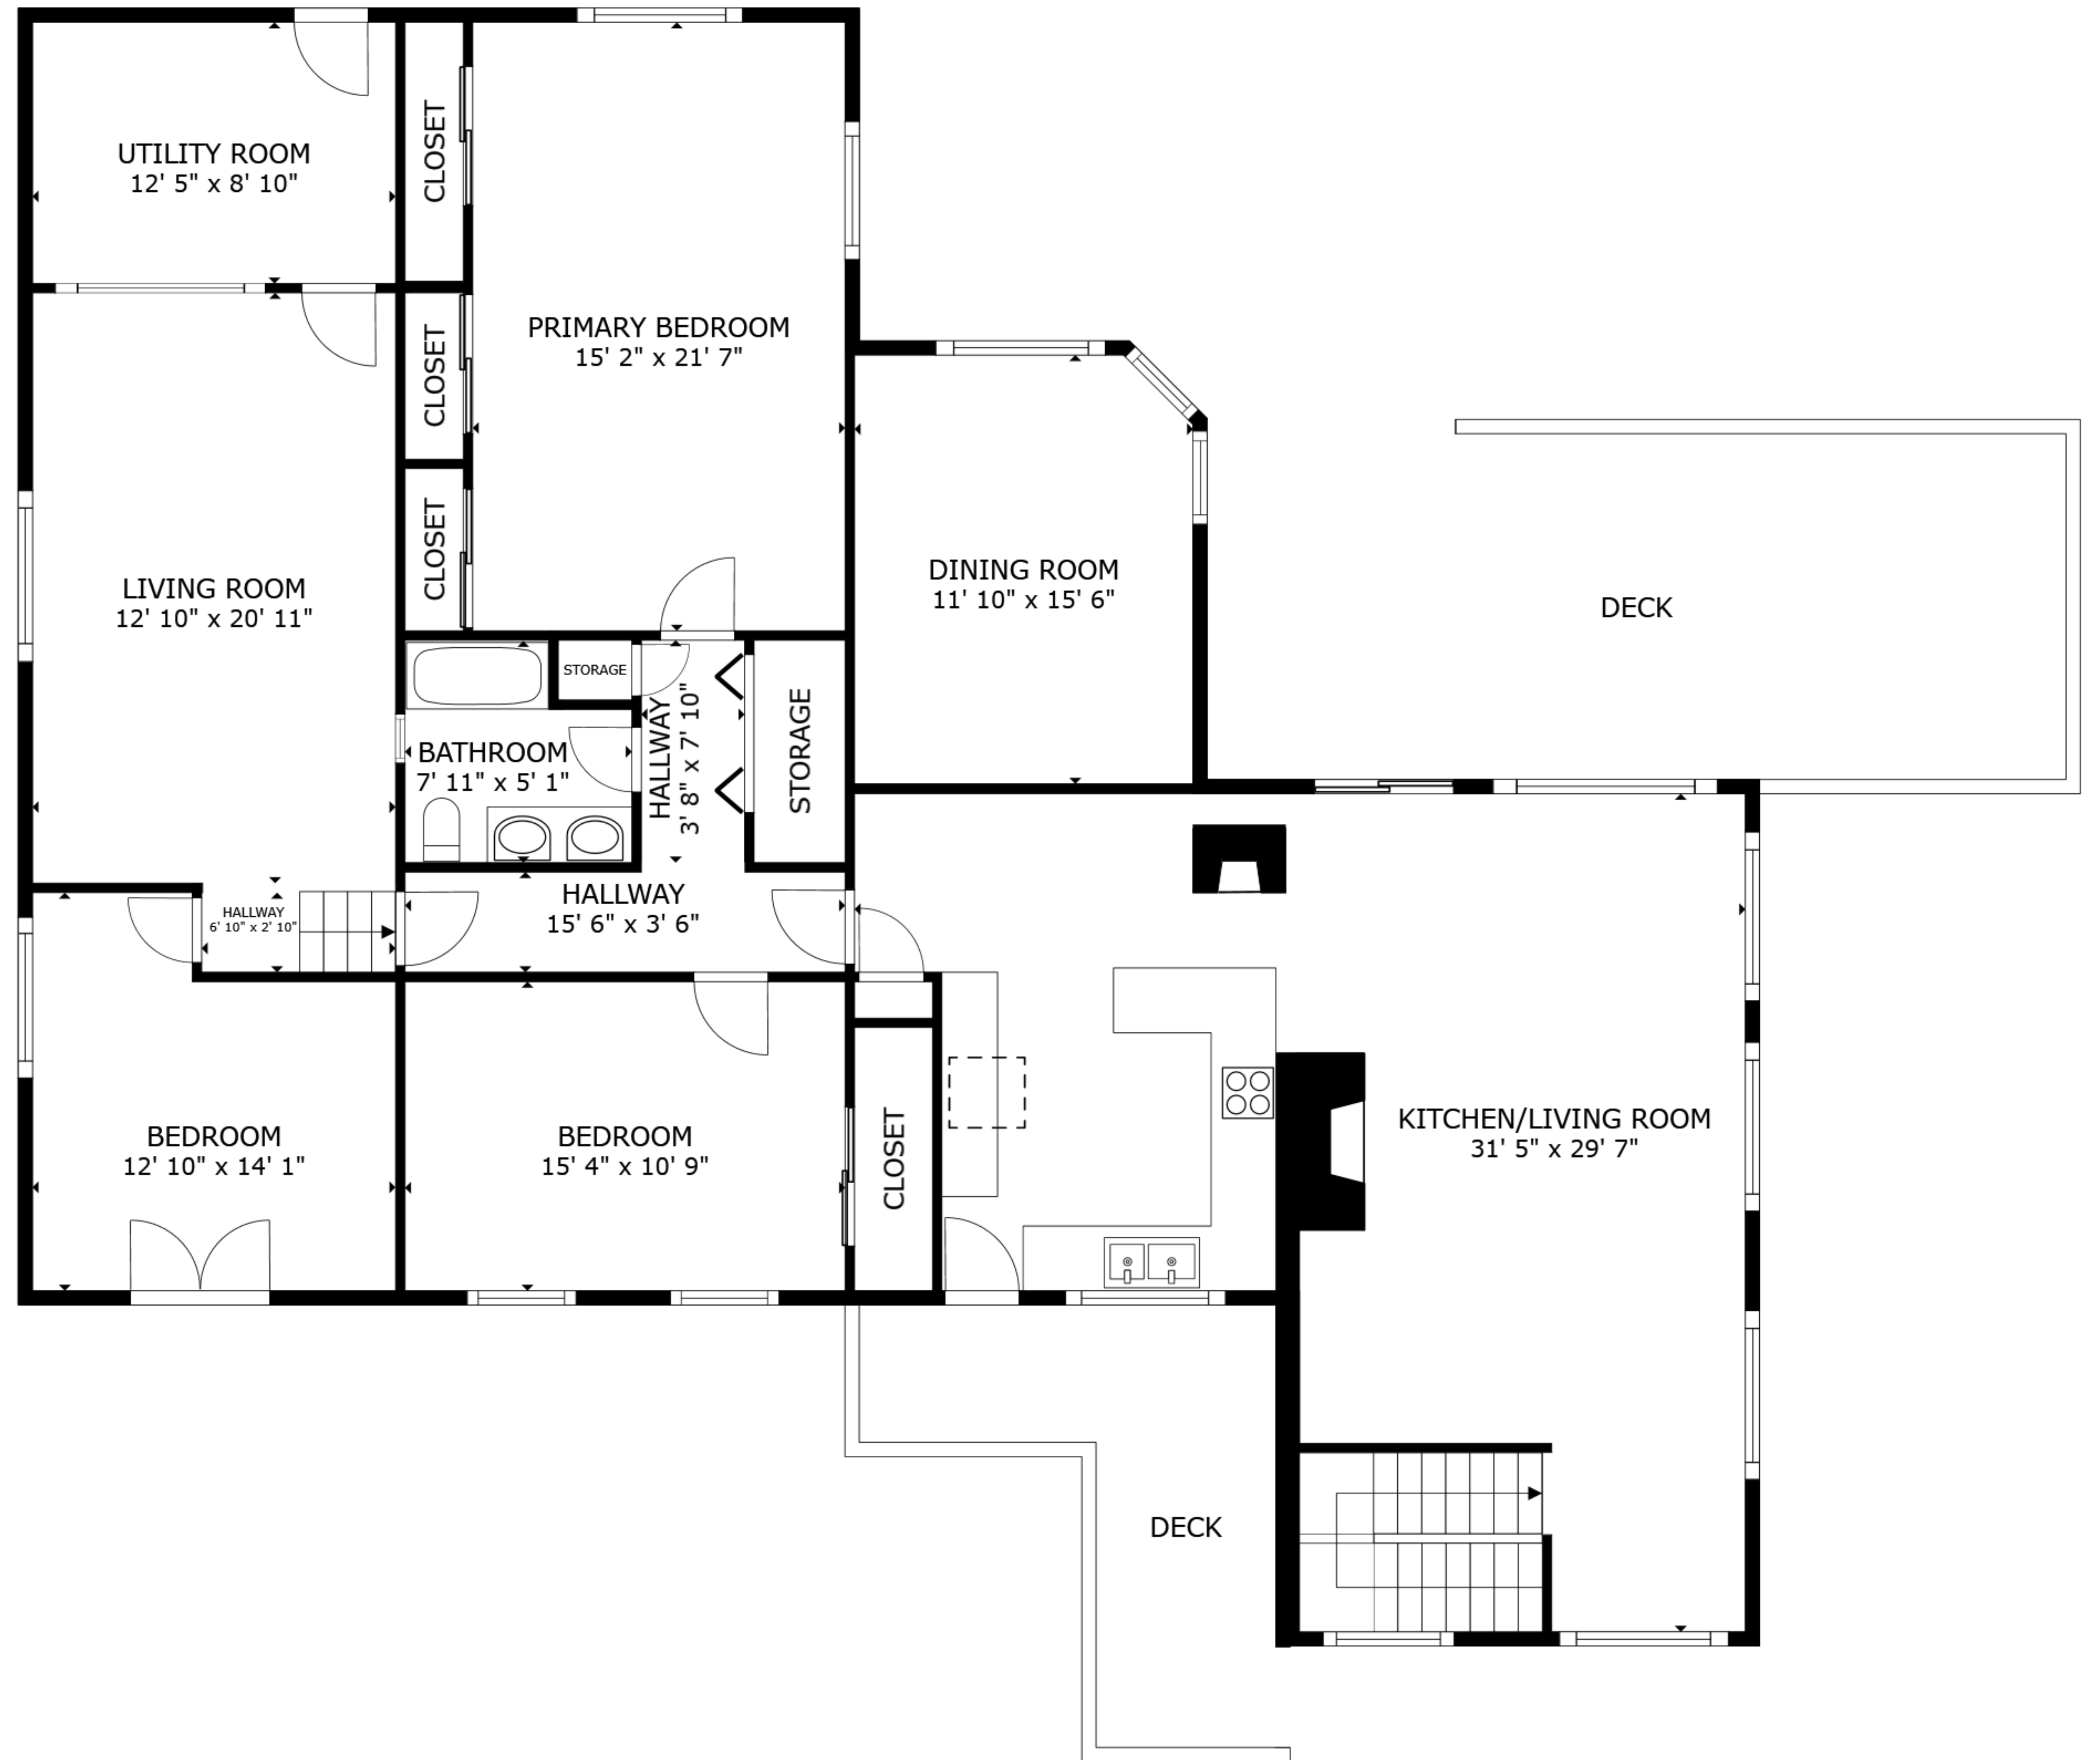

FLOOR 1

FLOOR 2

GROSS INTERNAL AREA
 FLOOR 1 546 sq.ft. FLOOR 2 2,216 sq.ft.
 EXCLUDED AREAS : DECK 140 sq.ft. DECK 370 sq.ft.
 TOTAL : 2,762 sq.ft.

SIZES AND DIMENSIONS ARE APPROXIMATE, ACTUAL MAY VARY.