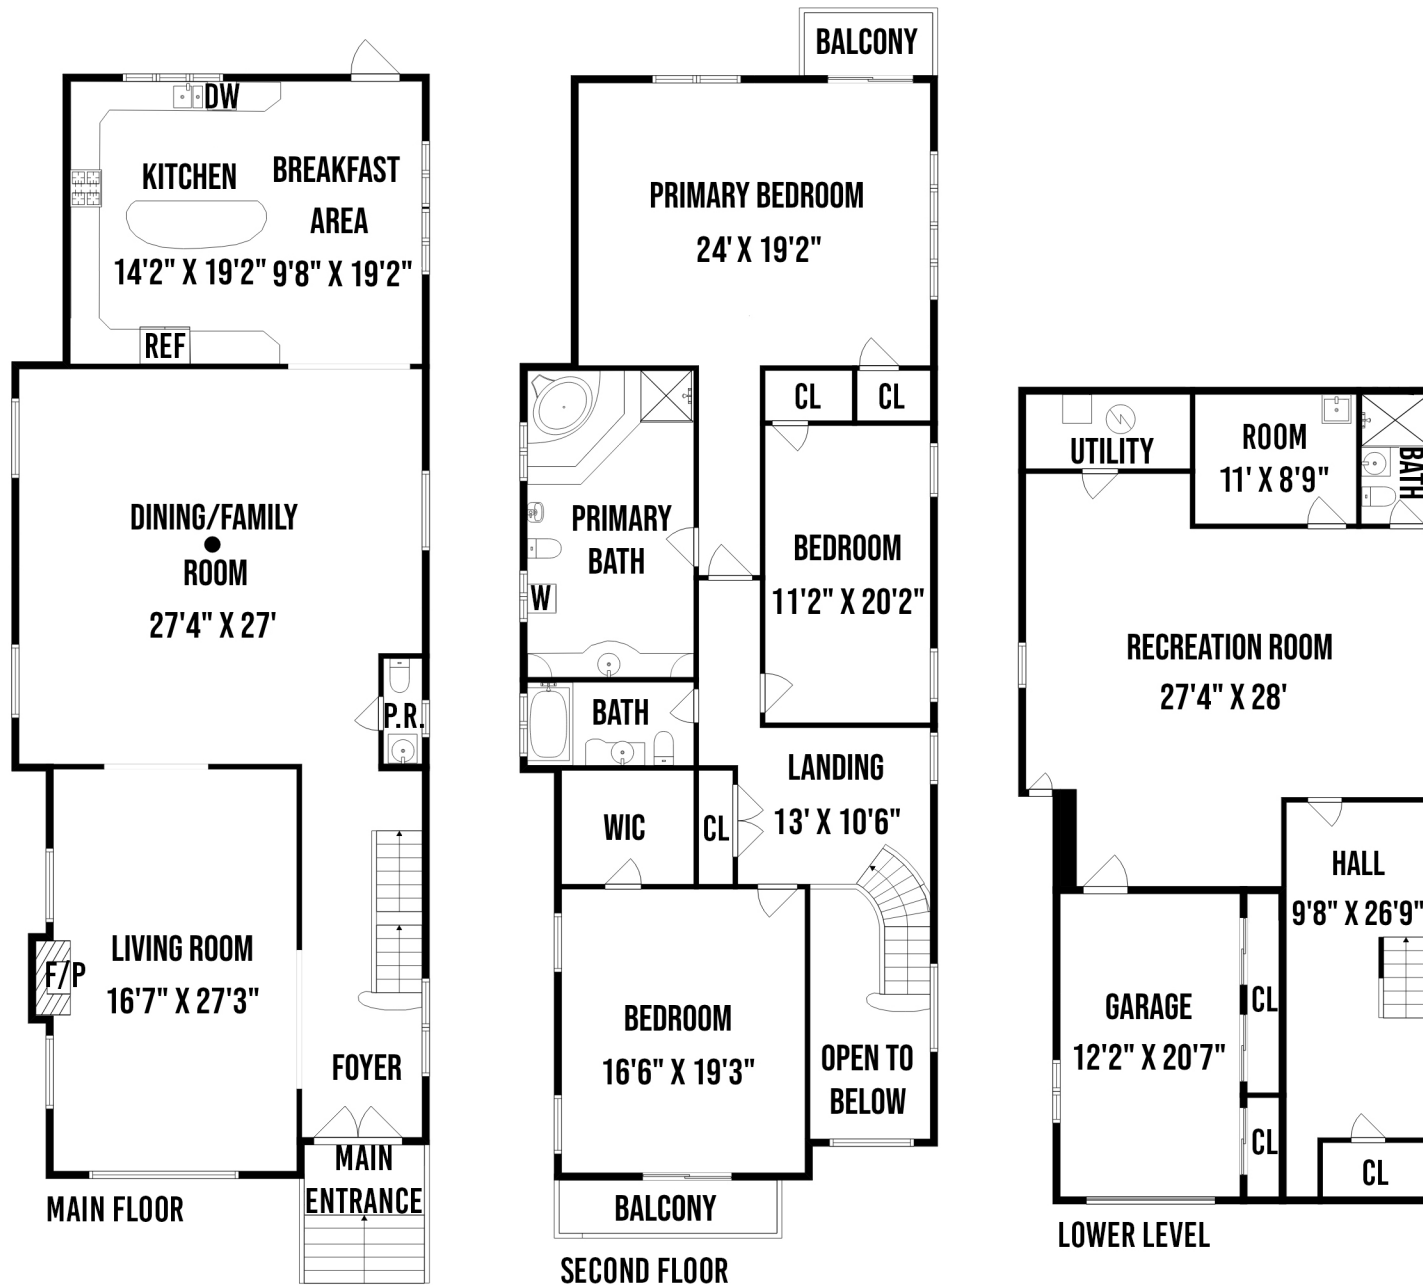

# 180-42 ABERDEEN ROAD JAMAICA ESTATES NY

PREPARED BY HOME MEDIA GROUP INC. TEL 212-731-2301

THIS FLOOR PLAN ILLUSTRATION IS AN APPROXIMATION OF EXISTING STRUCTURES AND FEATURES AND IS PROVIDED FOR CONVENIENCE ONLY WITH THE PERMISSION OF THE SELLER. ALL MEASUREMENTS ARE APPROXIMATE AND NOT GUARANTEED TO BE EXACT OR TO SCALE.