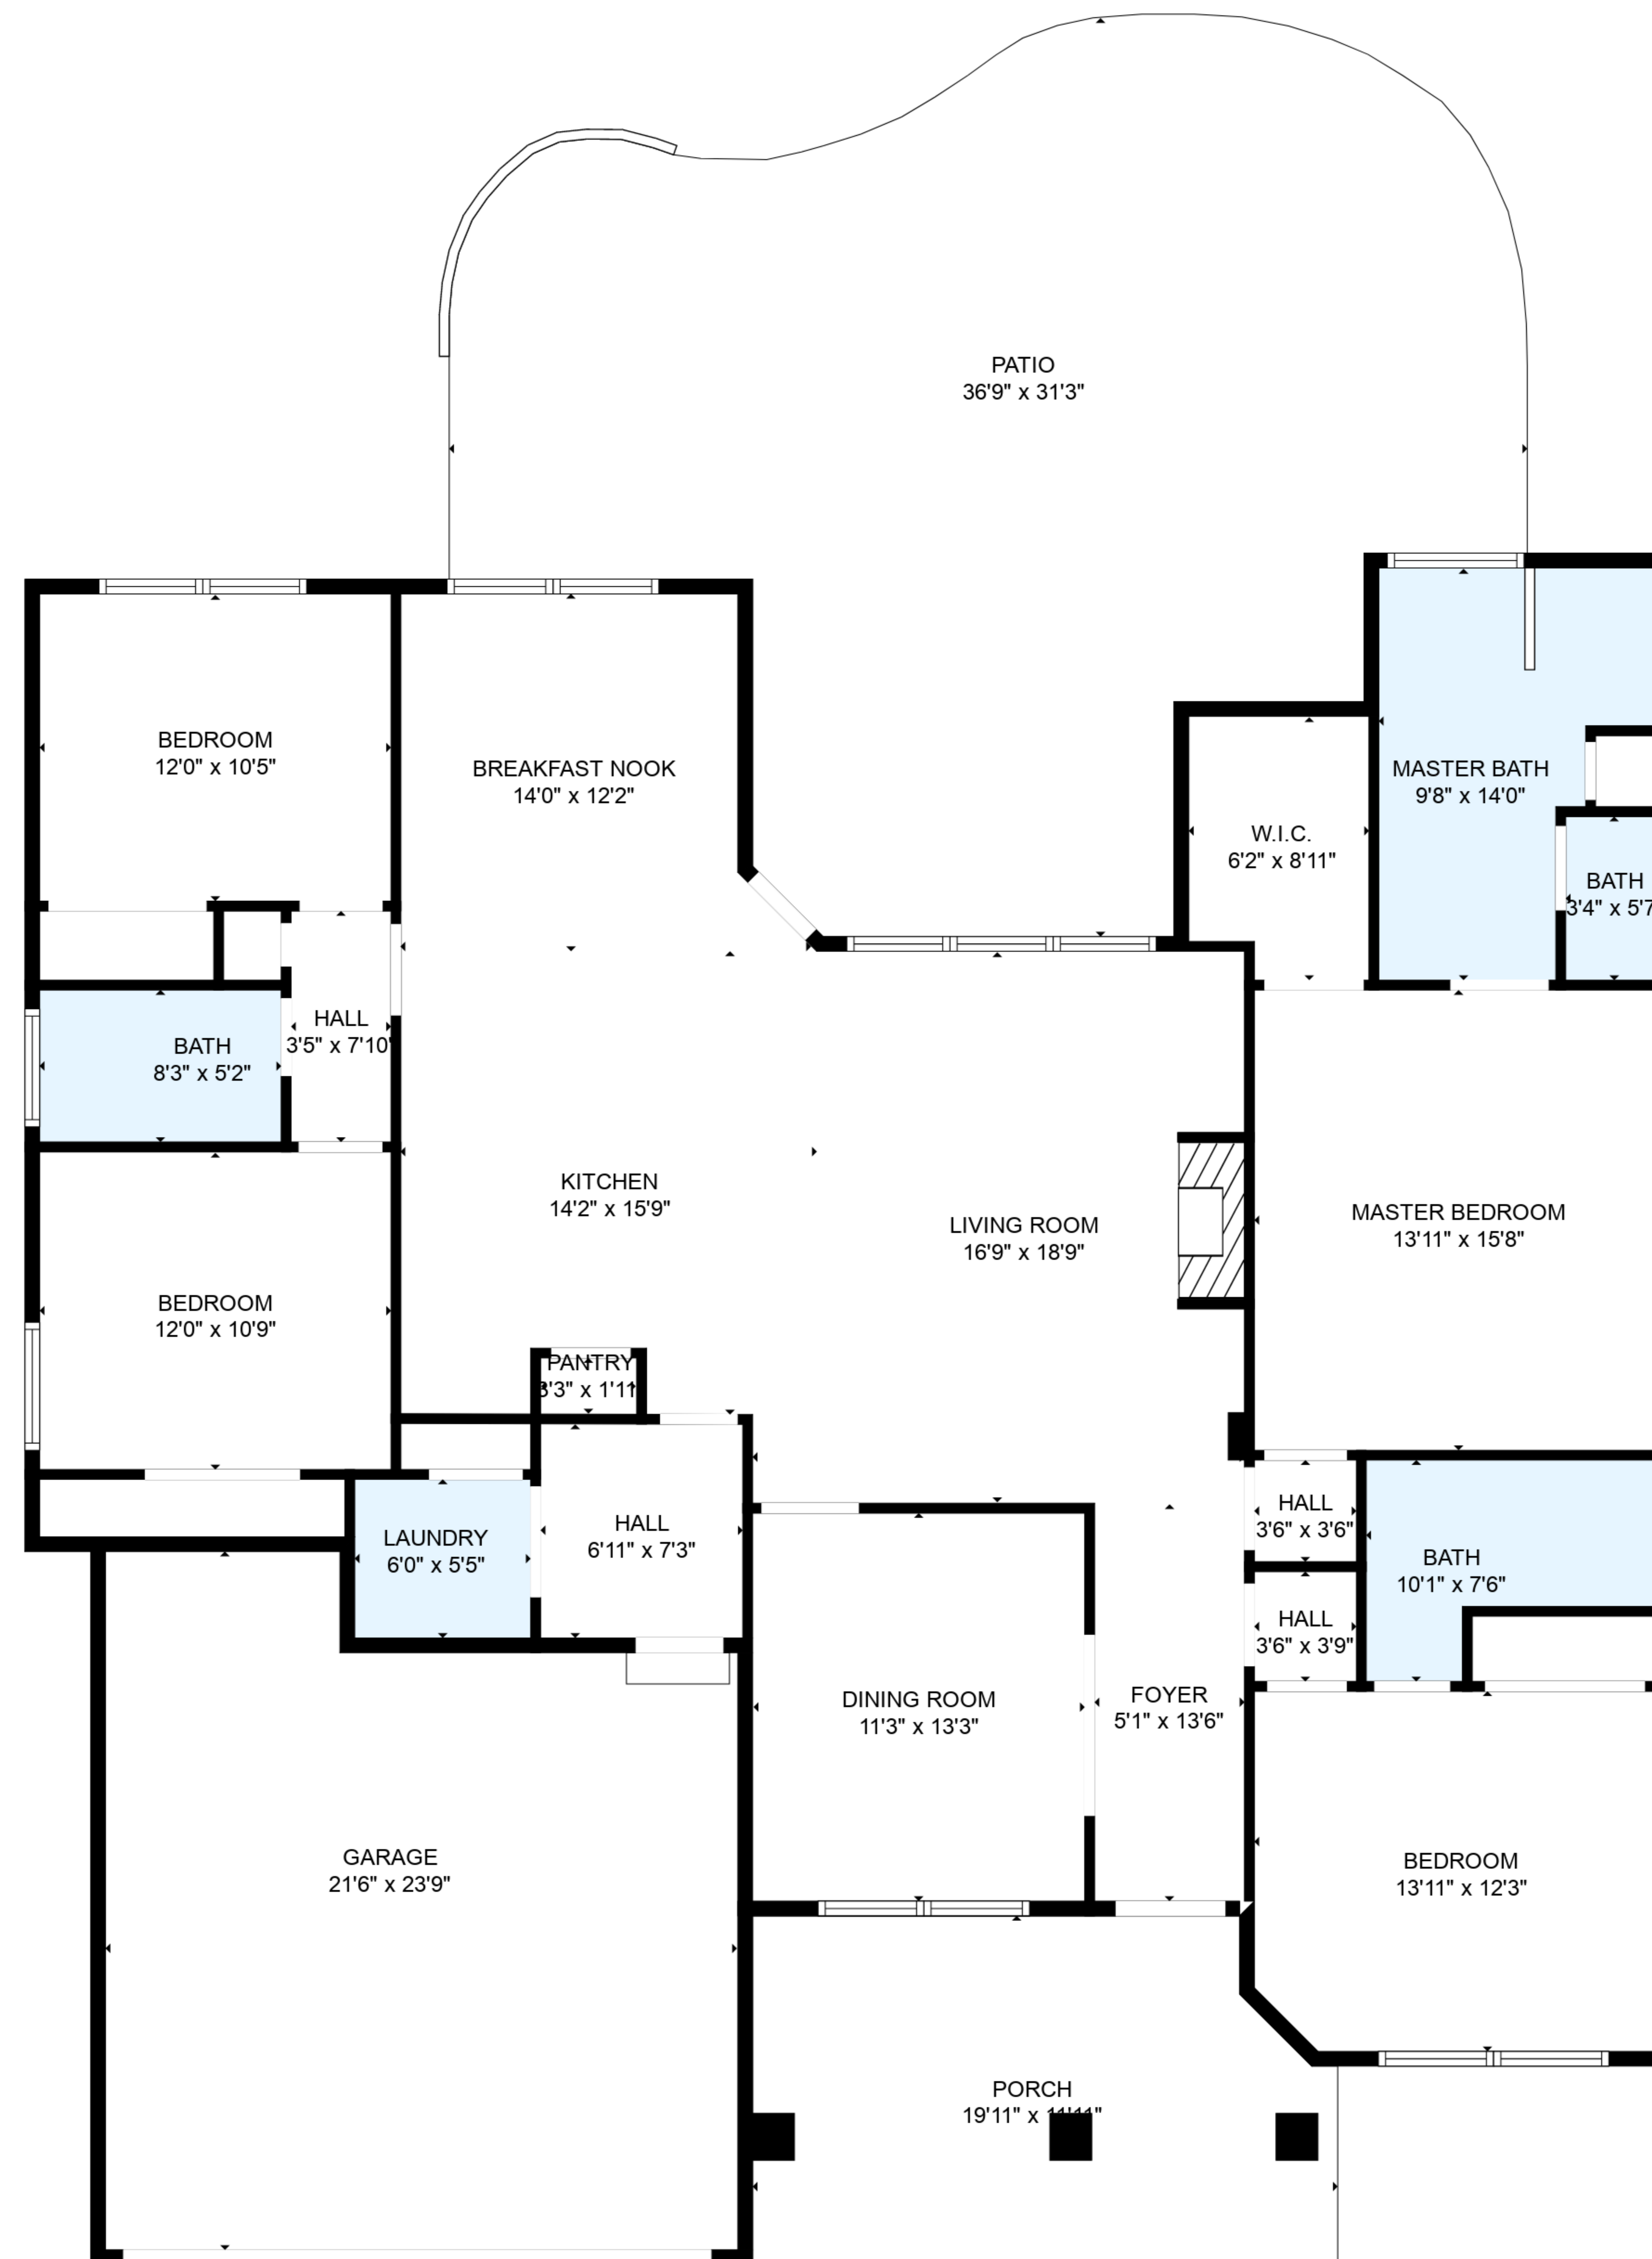

**TOTAL: 2075 sq. ft**

FLOOR 1: 2075 sq. ft

EXCLUDED AREAS: PORCH: 223 sq. ft, PATIO: 791 sq. ft, GARAGE: 466 sq. ft

FLOOR PLAN CREATED BY CUBICASA APP. MEASUREMENTS DEEMED HIGHLY RELIABLE BUT NOT GUARANTEED.