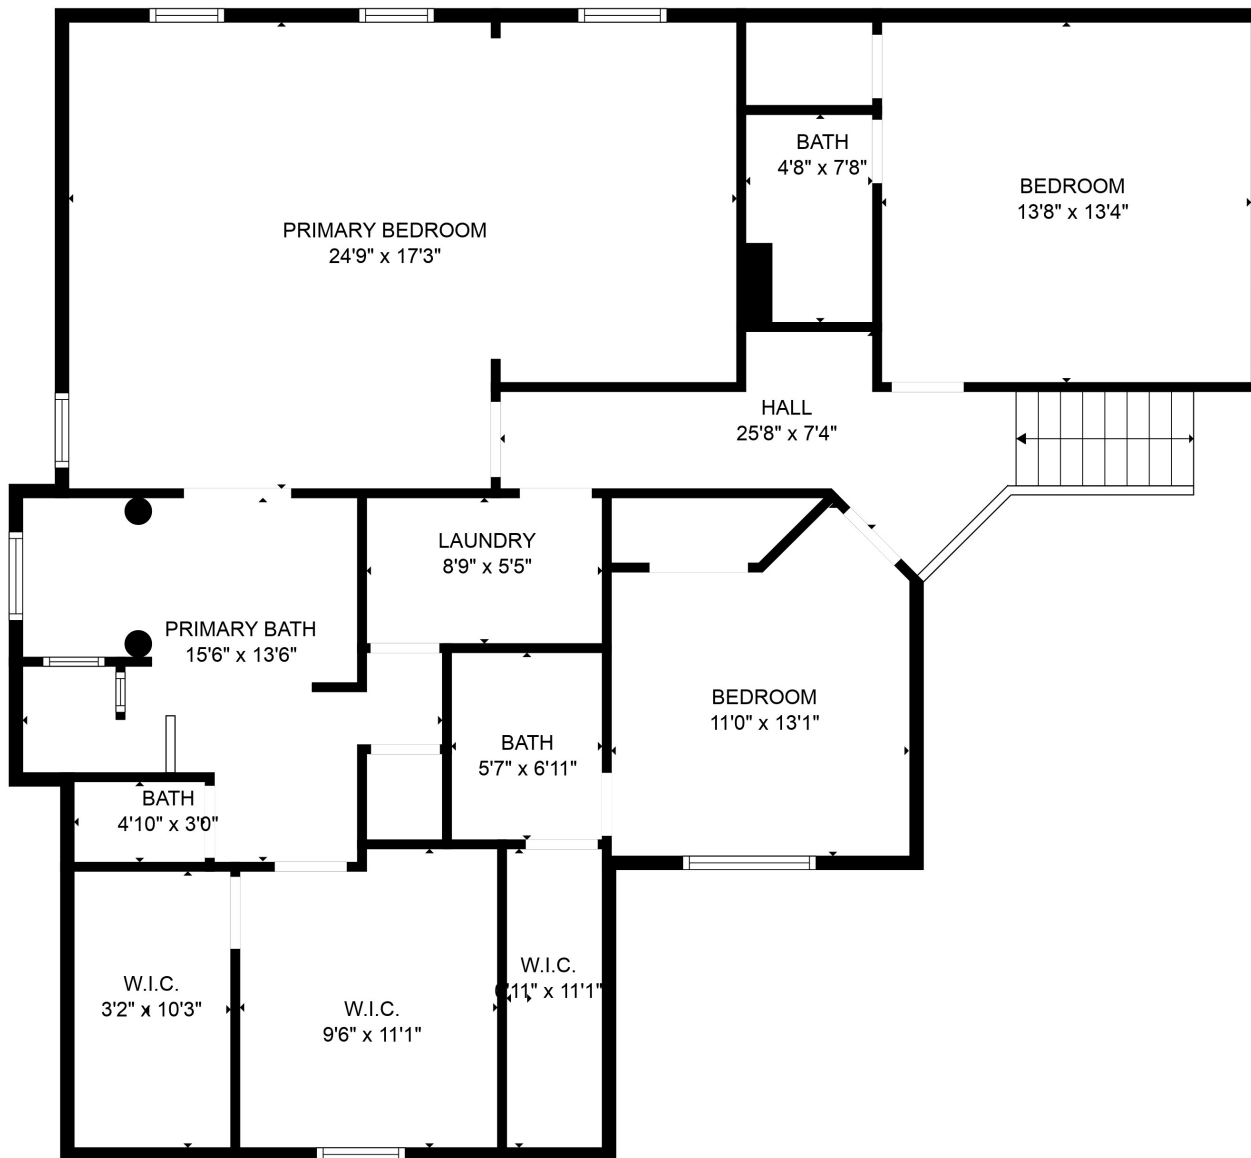

Total scanned area: 4320 sq. ft

MEASUREMENTS ARE CALCULATED BY CUBICASA TECHNOLOGY. DEEMED HIGHLY RELIABLE BUT NOT GUARANTEED.

Total scanned area: 4320 sq. ft

Total scanned area: 4320 sq. ft

MEASUREMENTS ARE CALCULATED BY CUBICASA TECHNOLOGY, DEEMED HIGHLY RELIABLE BUT NOT GUARANTEED.

Total scanned area: 4320 sq. ft

MEASUREMENTS ARE CALCULATED BY CUBICASA TECHNOLOGY. DEEMED HIGHLY RELIABLE BUT NOT GUARANTEED.

Total scanned area: 4320 sq. ft

MEASUREMENTS ARE CALCULATED BY CUBICASA TECHNOLOGY. DEEMED HIGHLY RELIABLE BUT NOT GUARANTEED.

Total scanned area: 4320 sq. ft

MEASUREMENTS ARE CALCULATED BY CUBICASA TECHNOLOGY. DEEMED HIGHLY RELIABLE BUT NOT GUARANTEED.