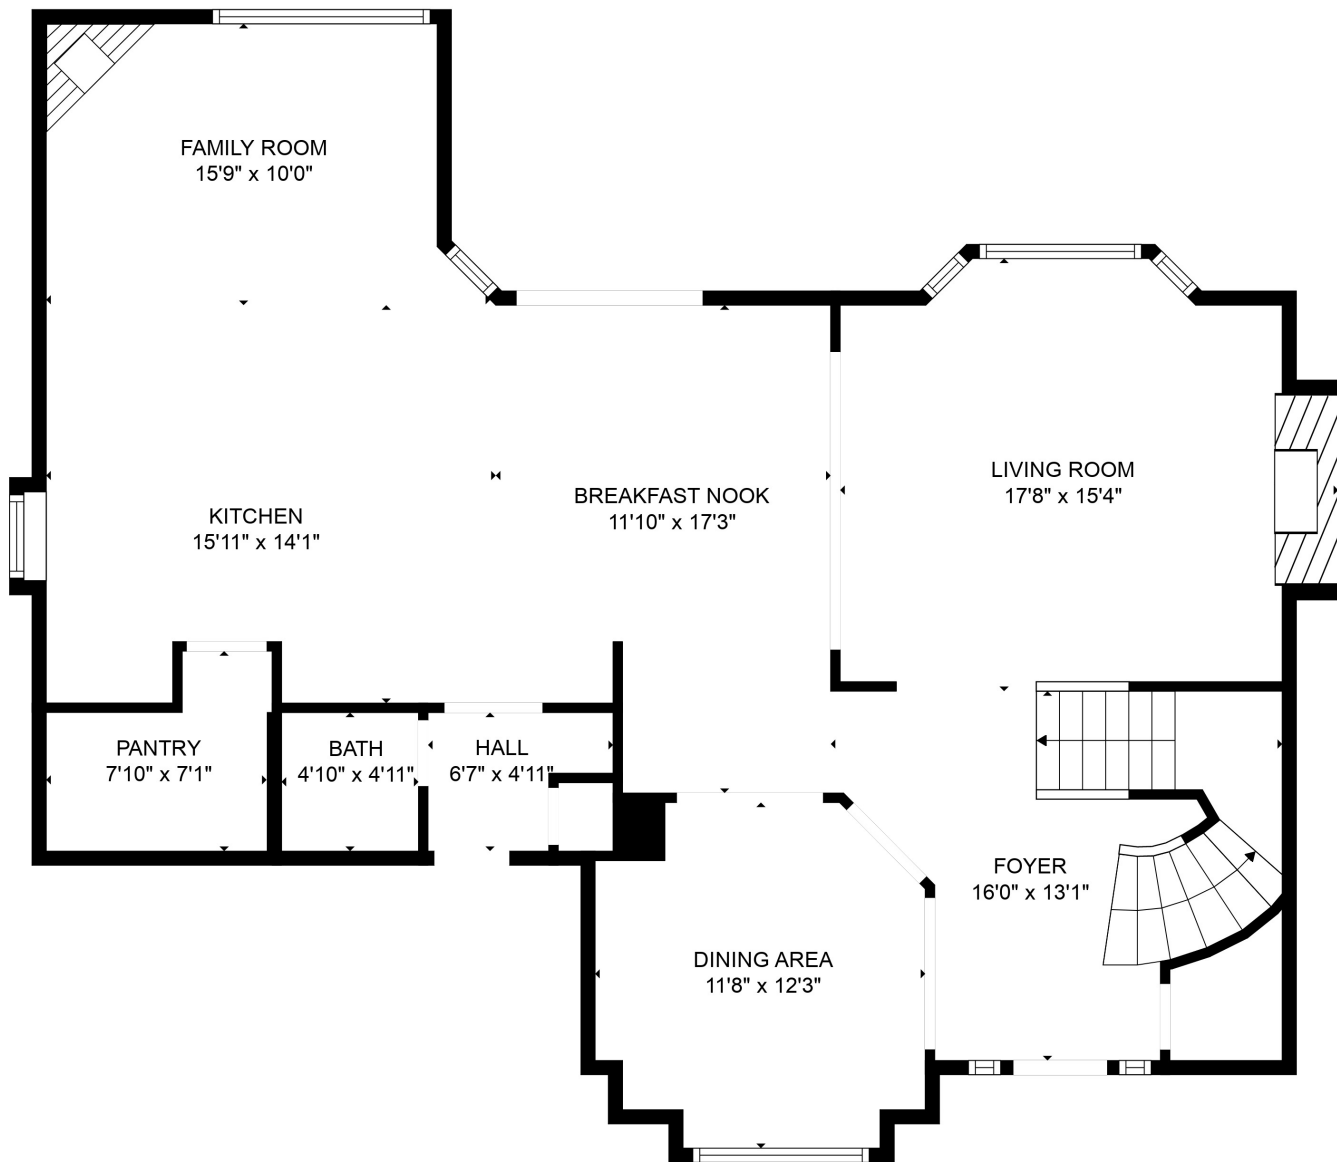

Total scanned area: 4320 sq. ft

MEASUREMENTS ARE CALCULATED BY CUBICASA TECHNOLOGY. DEEMED HIGHLY RELIABLE BUT NOT GUARANTEED.

Total scanned area: 4320 sq. ft

Total scanned area: 4320 sq. ft

MEASUREMENTS ARE CALCULATED BY CUBICASA TECHNOLOGY, DEEMED HIGHLY RELIABLE BUT NOT GUARANTEED.

Total scanned area: 4320 sq. ft

MEASUREMENTS ARE CALCULATED BY CUBICASA TECHNOLOGY. DEEMED HIGHLY RELIABLE BUT NOT GUARANTEED.

Total scanned area: 4320 sq. ft

MEASUREMENTS ARE CALCULATED BY CUBICASA TECHNOLOGY. DEEMED HIGHLY RELIABLE BUT NOT GUARANTEED.

Total scanned area: 4320 sq. ft

MEASUREMENTS ARE CALCULATED BY CUBICASA TECHNOLOGY. DEEMED HIGHLY RELIABLE BUT NOT GUARANTEED.