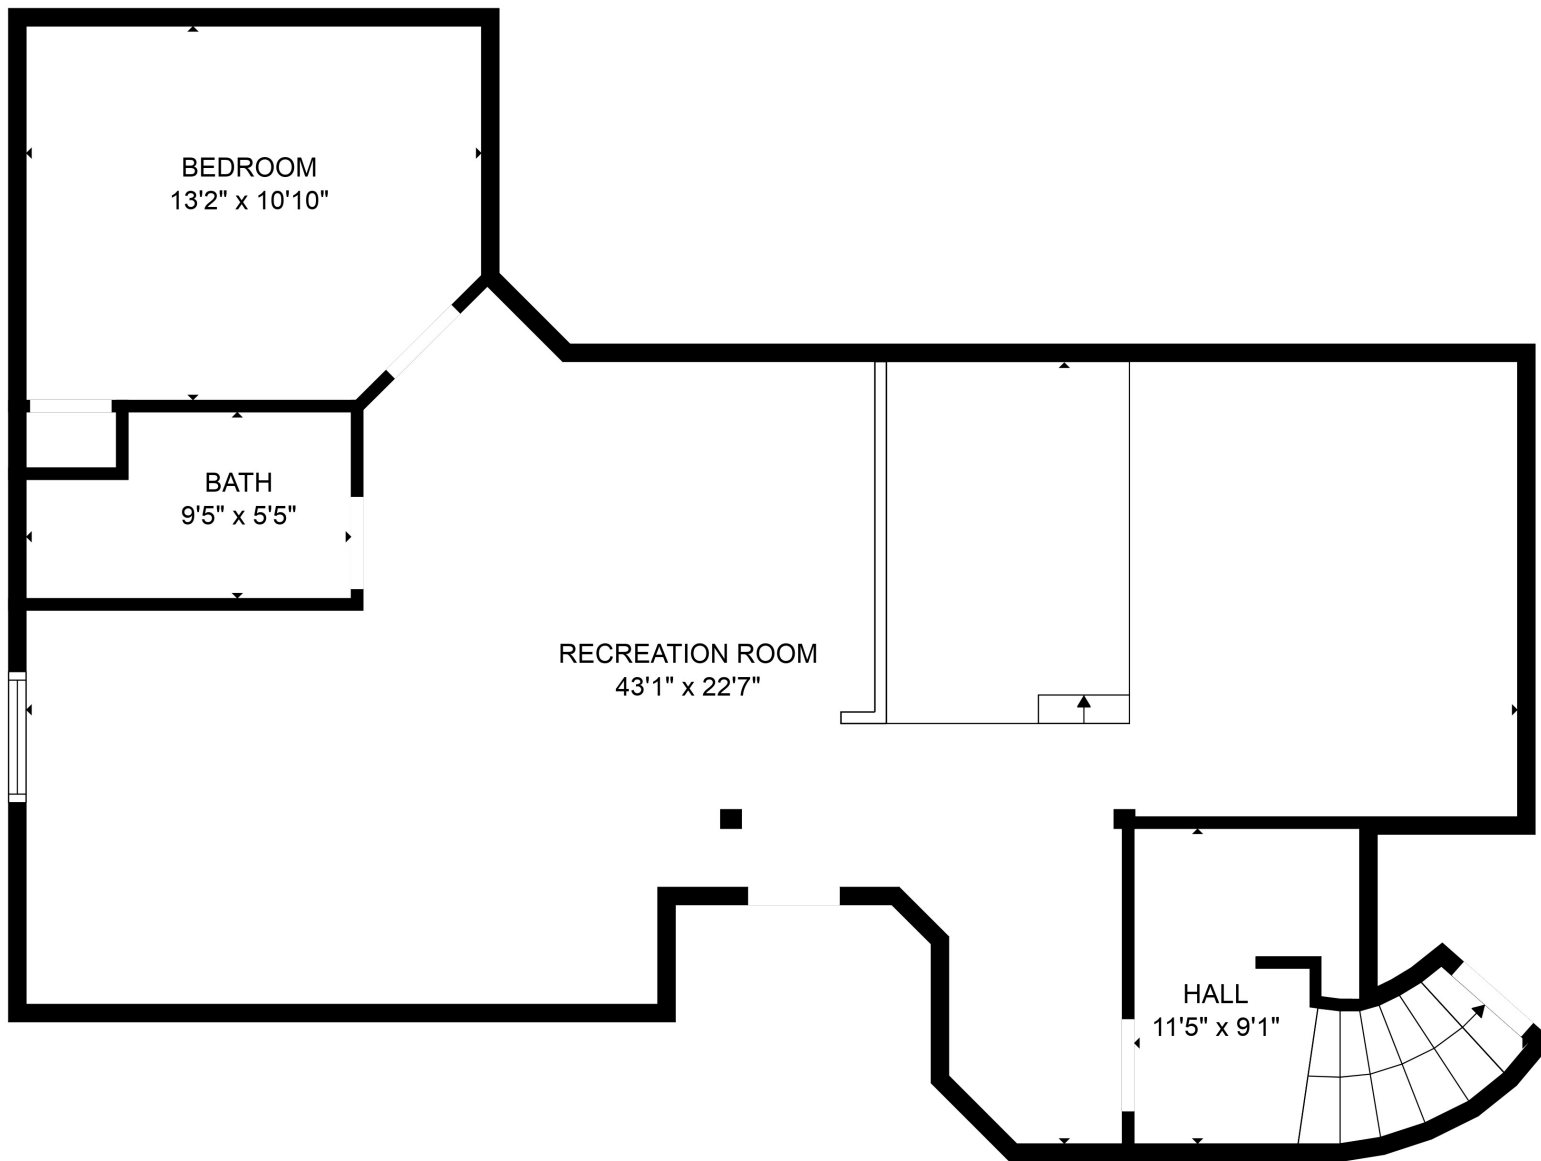

Total scanned area: 4320 sq. ft

MEASUREMENTS ARE CALCULATED BY CUBICASA TECHNOLOGY. DEEMED HIGHLY RELIABLE BUT NOT GUARANTEED.

Total scanned area: 4320 sq. ft

Total scanned area: 4320 sq. ft

MEASUREMENTS ARE CALCULATED BY CUBICASA TECHNOLOGY, DEEMED HIGHLY RELIABLE BUT NOT GUARANTEED.

Total scanned area: 4320 sq. ft

MEASUREMENTS ARE CALCULATED BY CUBICASA TECHNOLOGY. DEEMED HIGHLY RELIABLE BUT NOT GUARANTEED.

Total scanned area: 4320 sq. ft

MEASUREMENTS ARE CALCULATED BY CUBICASA TECHNOLOGY. DEEMED HIGHLY RELIABLE BUT NOT GUARANTEED.

Total scanned area: 4320 sq. ft

MEASUREMENTS ARE CALCULATED BY CUBICASA TECHNOLOGY. DEEMED HIGHLY RELIABLE BUT NOT GUARANTEED.