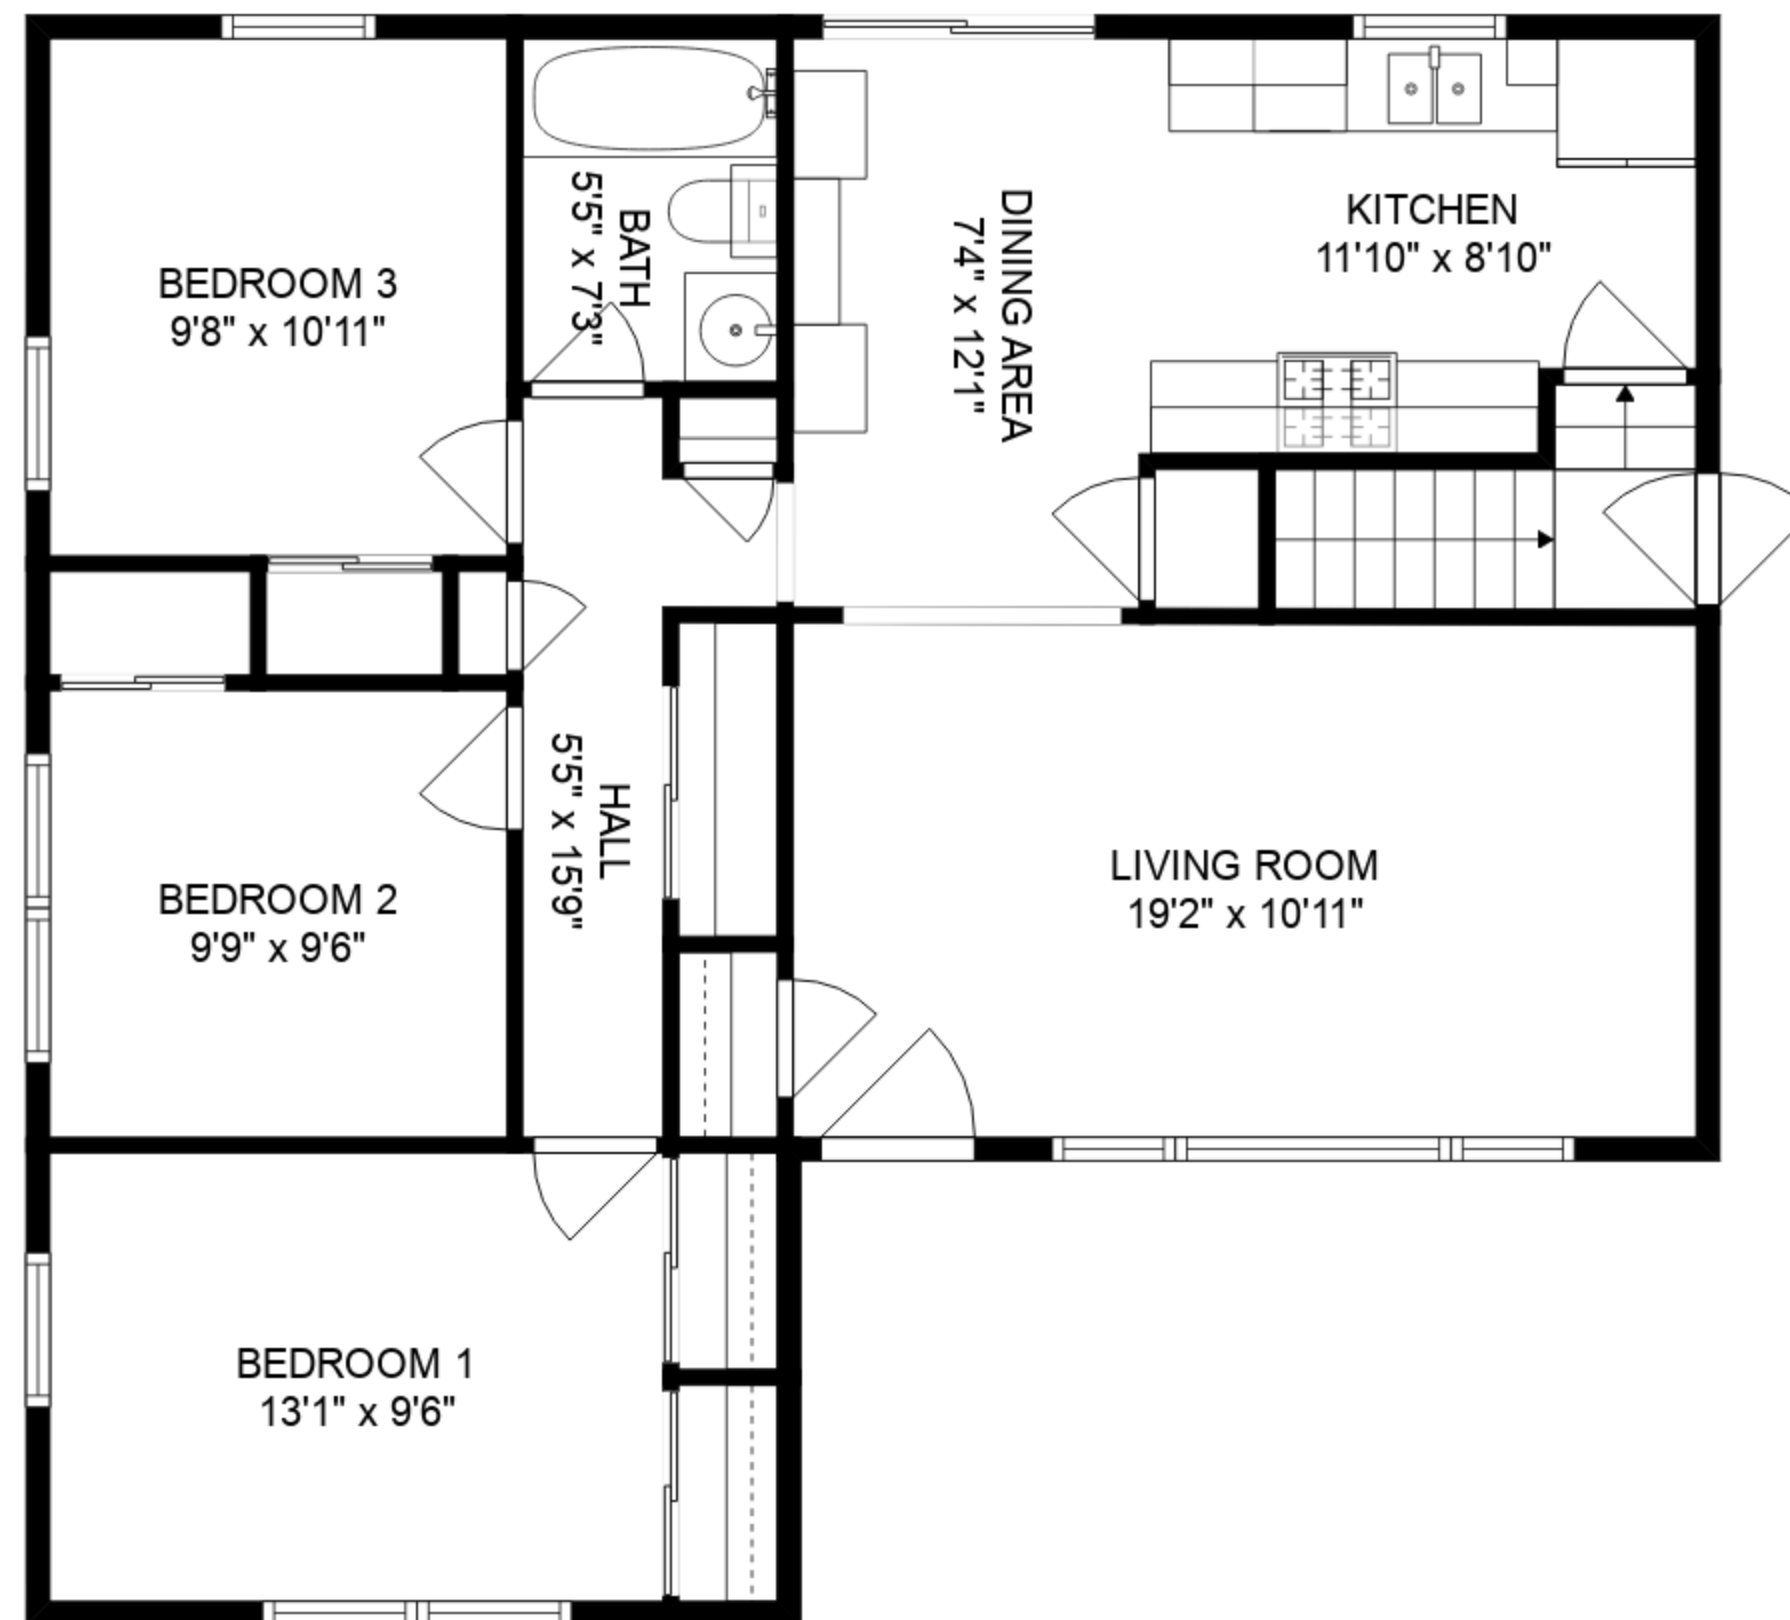

LOWER FLOOR

MAIN FLOOR

GARAGE  
19'4" x 42'3"