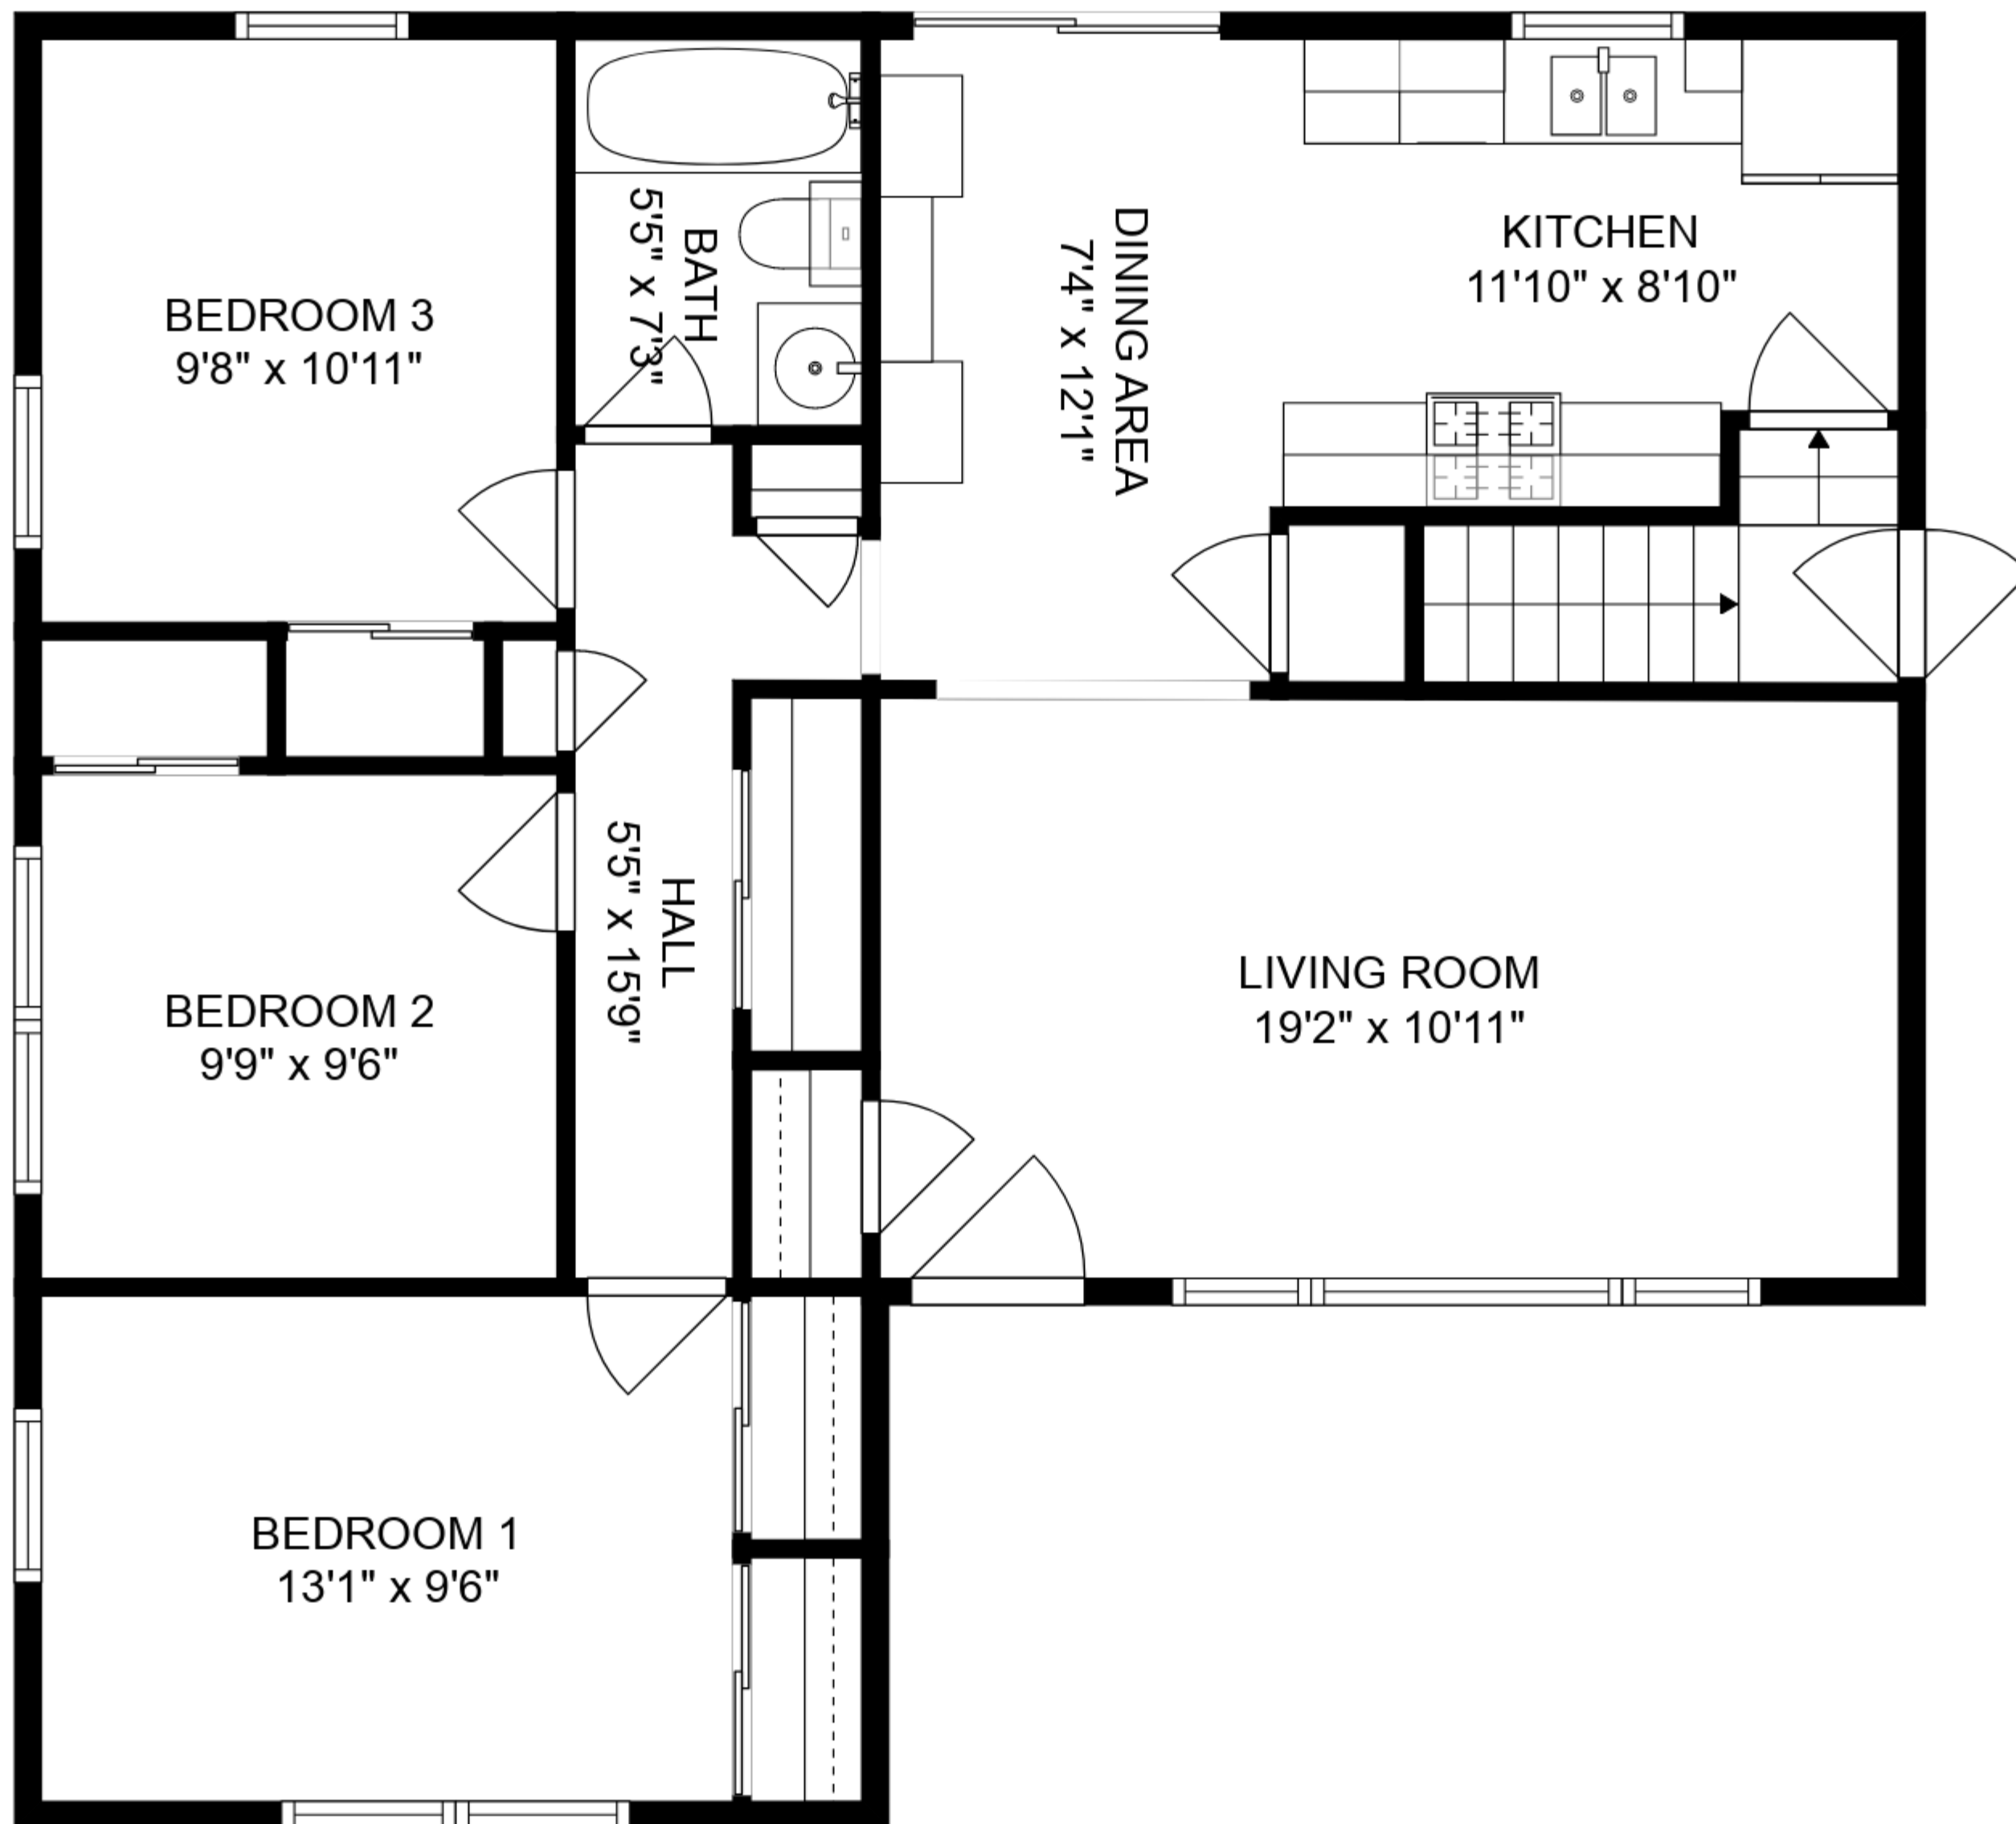

LOWER FLOOR

MAIN FLOOR

GARAGE  
19'4" x 42'3"