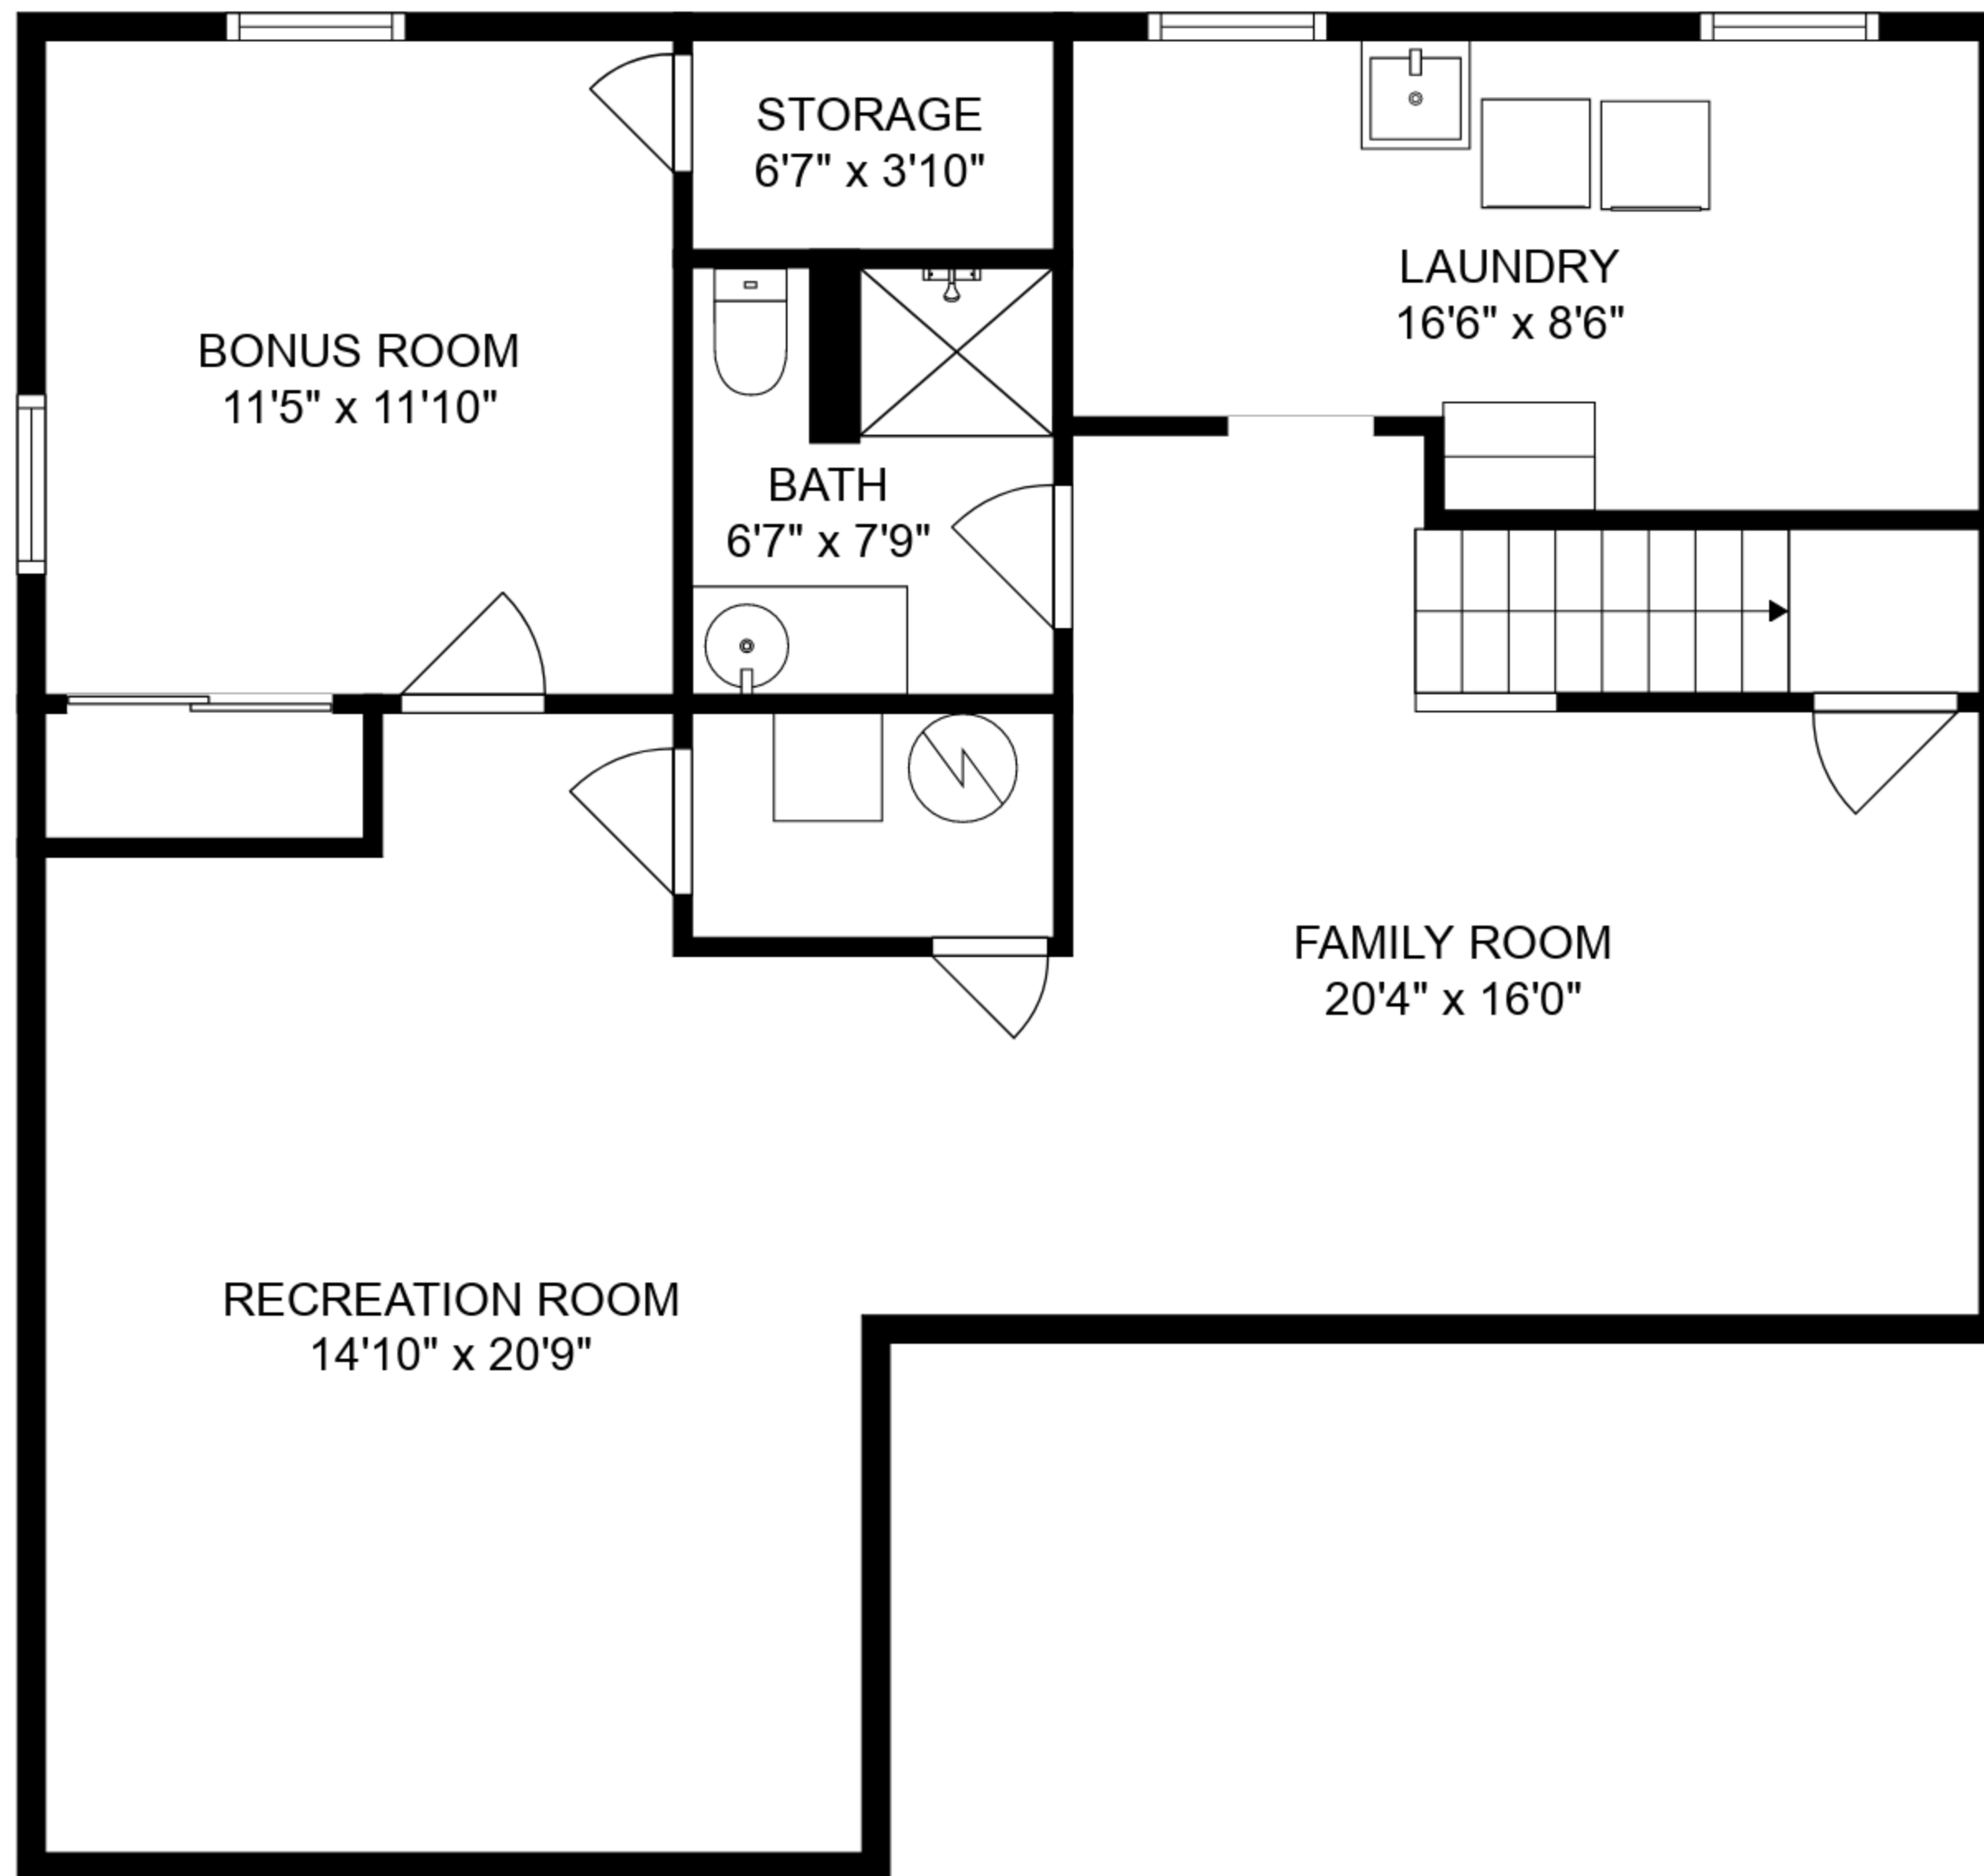

LOWER FLOOR

MAIN FLOOR

GARAGE  
19'4" x 42'3"