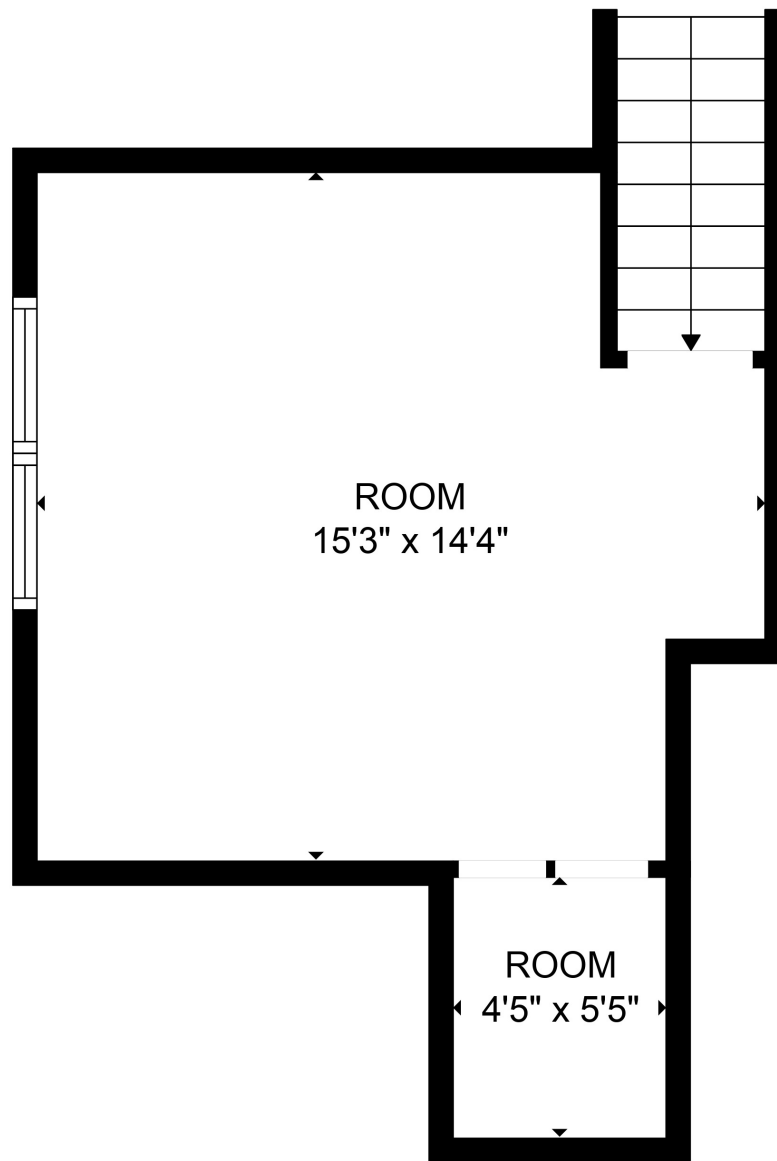

Total scanned area: 1975 sq. ft

SIZES AND DIMENSIONS ARE APPROXIMATE. ACTUAL MAY VARY.

Total scanned area: 1975 sq. ft

SIZES AND DIMENSIONS ARE APPROXIMATE. ACTUAL MAY VARY.

Total scanned area: 1975 sq. ft

SIZES AND DIMENSIONS ARE APPROXIMATE. ACTUAL MAY VARY.