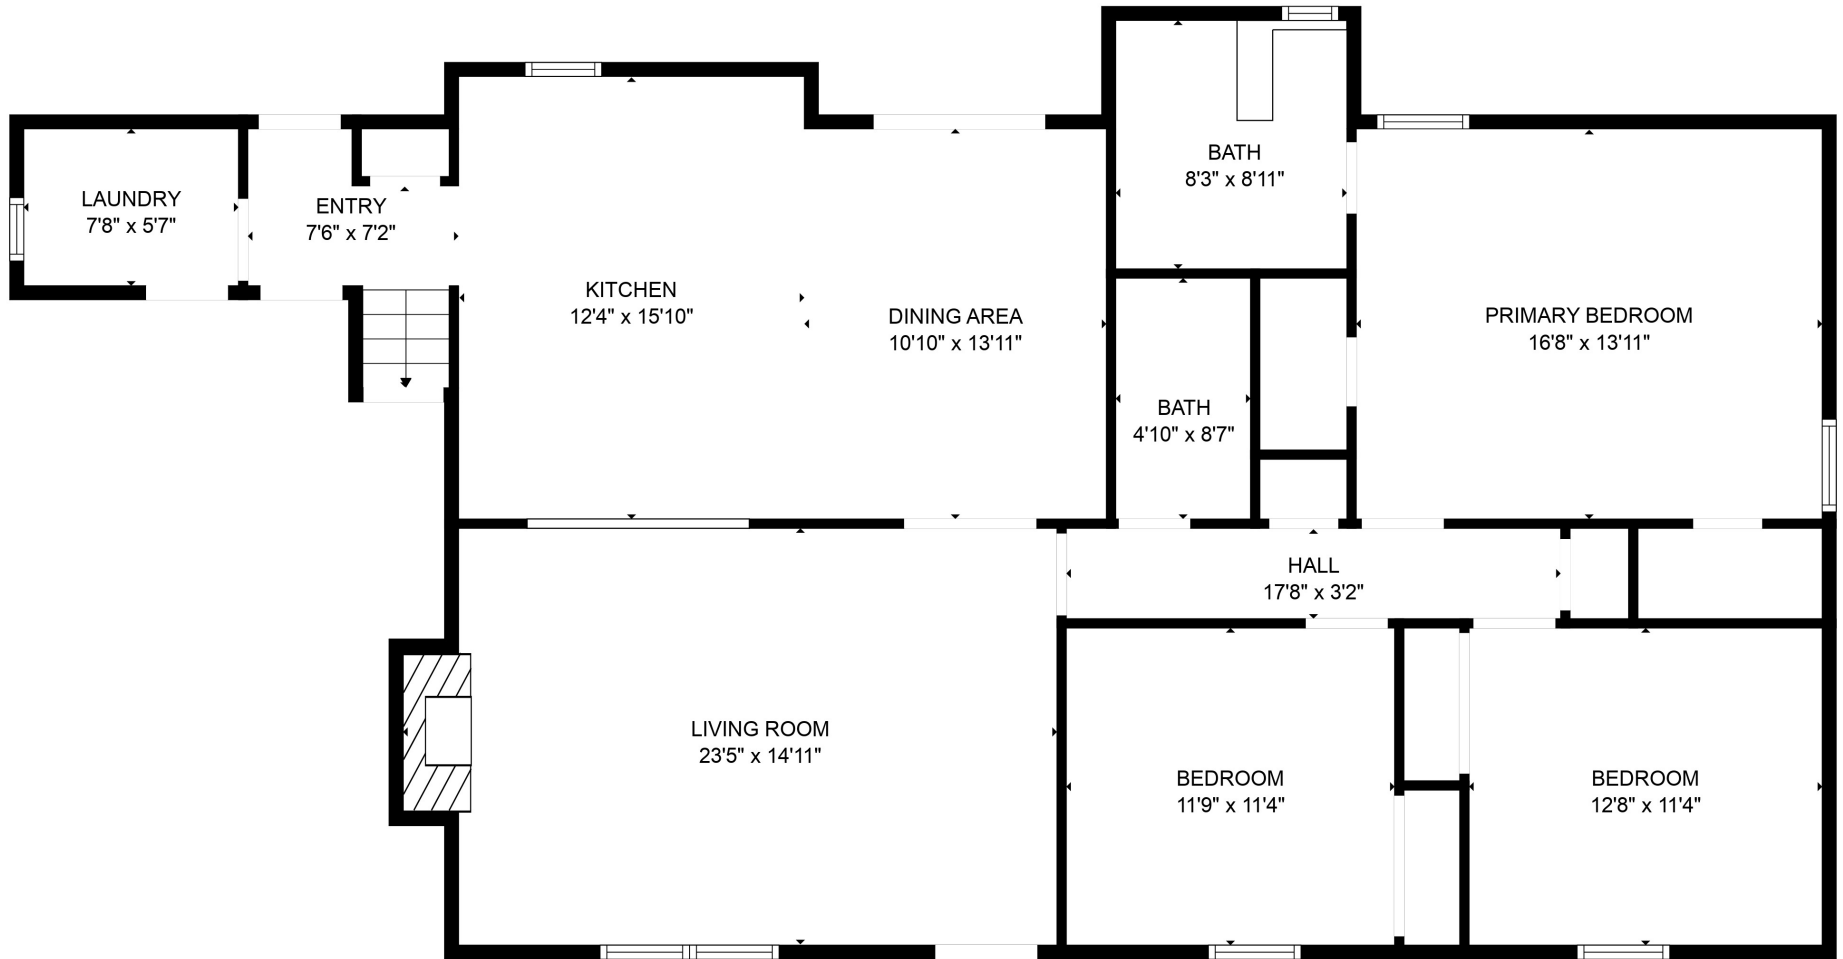

Total scanned area: 1975 sq. ft

SIZES AND DIMENSIONS ARE APPROXIMATE. ACTUAL MAY VARY.

Total scanned area: 1975 sq. ft

SIZES AND DIMENSIONS ARE APPROXIMATE. ACTUAL MAY VARY.

Total scanned area: 1975 sq. ft

SIZES AND DIMENSIONS ARE APPROXIMATE. ACTUAL MAY VARY.