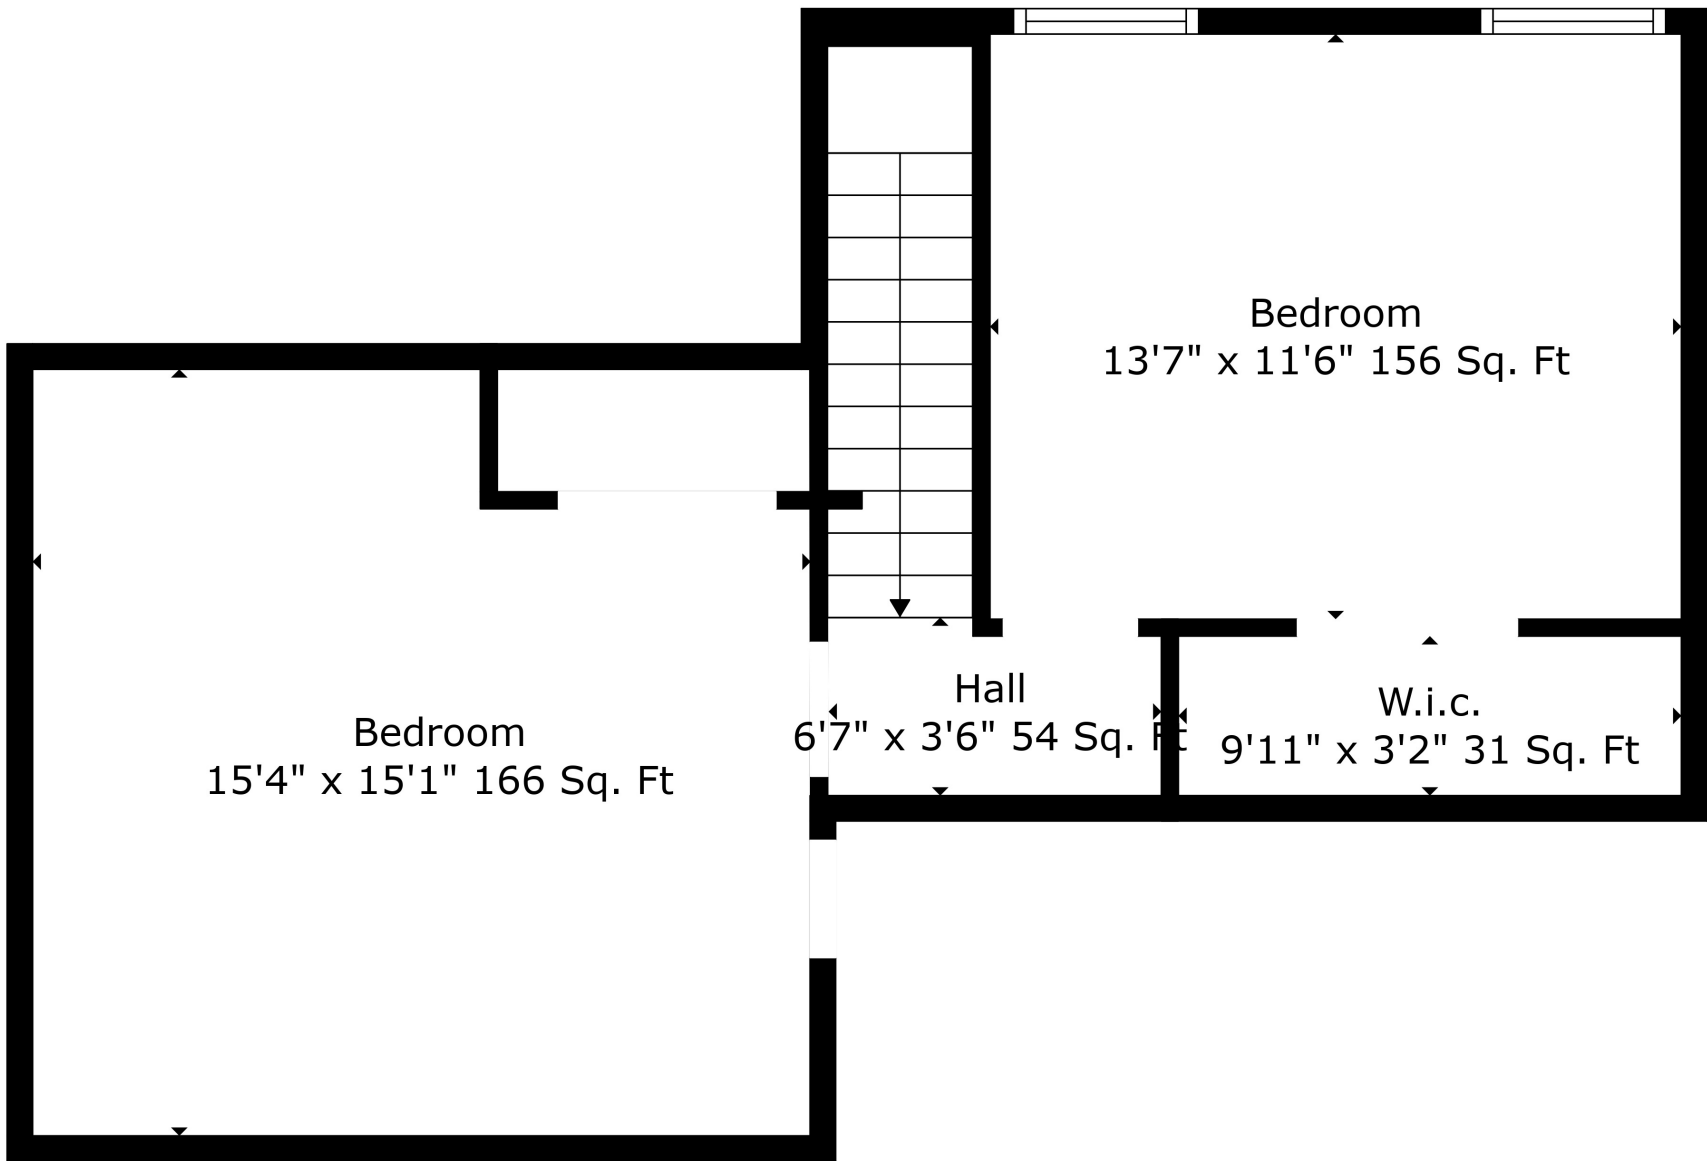

Floor 2

Floor 3

Floor 1

Total scanned area: 3626 sq. ft

Measurements Are Deemed Highly Reliable But Not Guaranteed.

Total scanned area: 3626 sq. ft

Measurements Are Deemed Highly Reliable But Not Guaranteed.

Total scanned area: 3626 sq. ft

Measurements Are Deemed Highly Reliable But Not Guaranteed.

Garage
23'9" x 25'1" 561 Sq. Ft

Basement
30'6" x 30'7" 703 Sq. Ft

Room
10'9" x 11'5" 123 Sq. Ft

Total scanned area: 3626 sq. ft