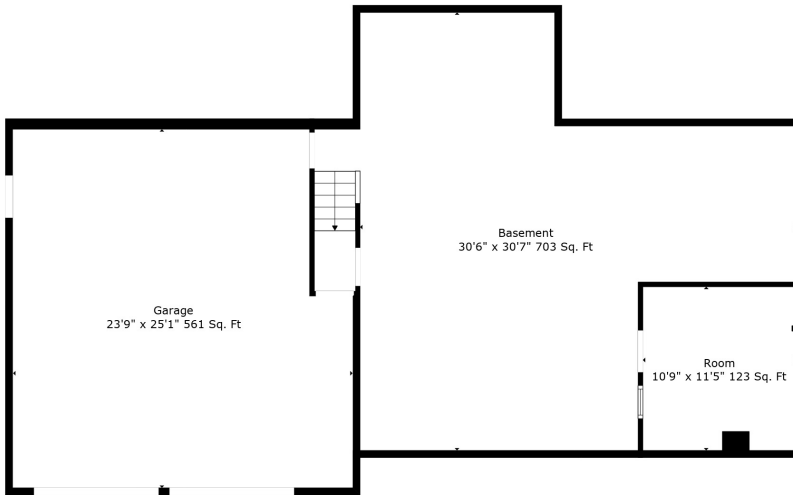

Floor 2

Floor 3

Floor 1

Total scanned area: 3626 sq. ft

Measurements Are Deemed Highly Reliable But Not Guaranteed.

Total scanned area: 3626 sq. ft

Measurements Are Deemed Highly Reliable But Not Guaranteed.

Total scanned area: 3626 sq. ft

Measurements Are Deemed Highly Reliable But Not Guaranteed.

Garage
23'9" x 25'1" 561 Sq. Ft

Basement
30'6" x 30'7" 703 Sq. Ft

Room
10'9" x 11'5" 123 Sq. Ft

Total scanned area: 3626 sq. ft