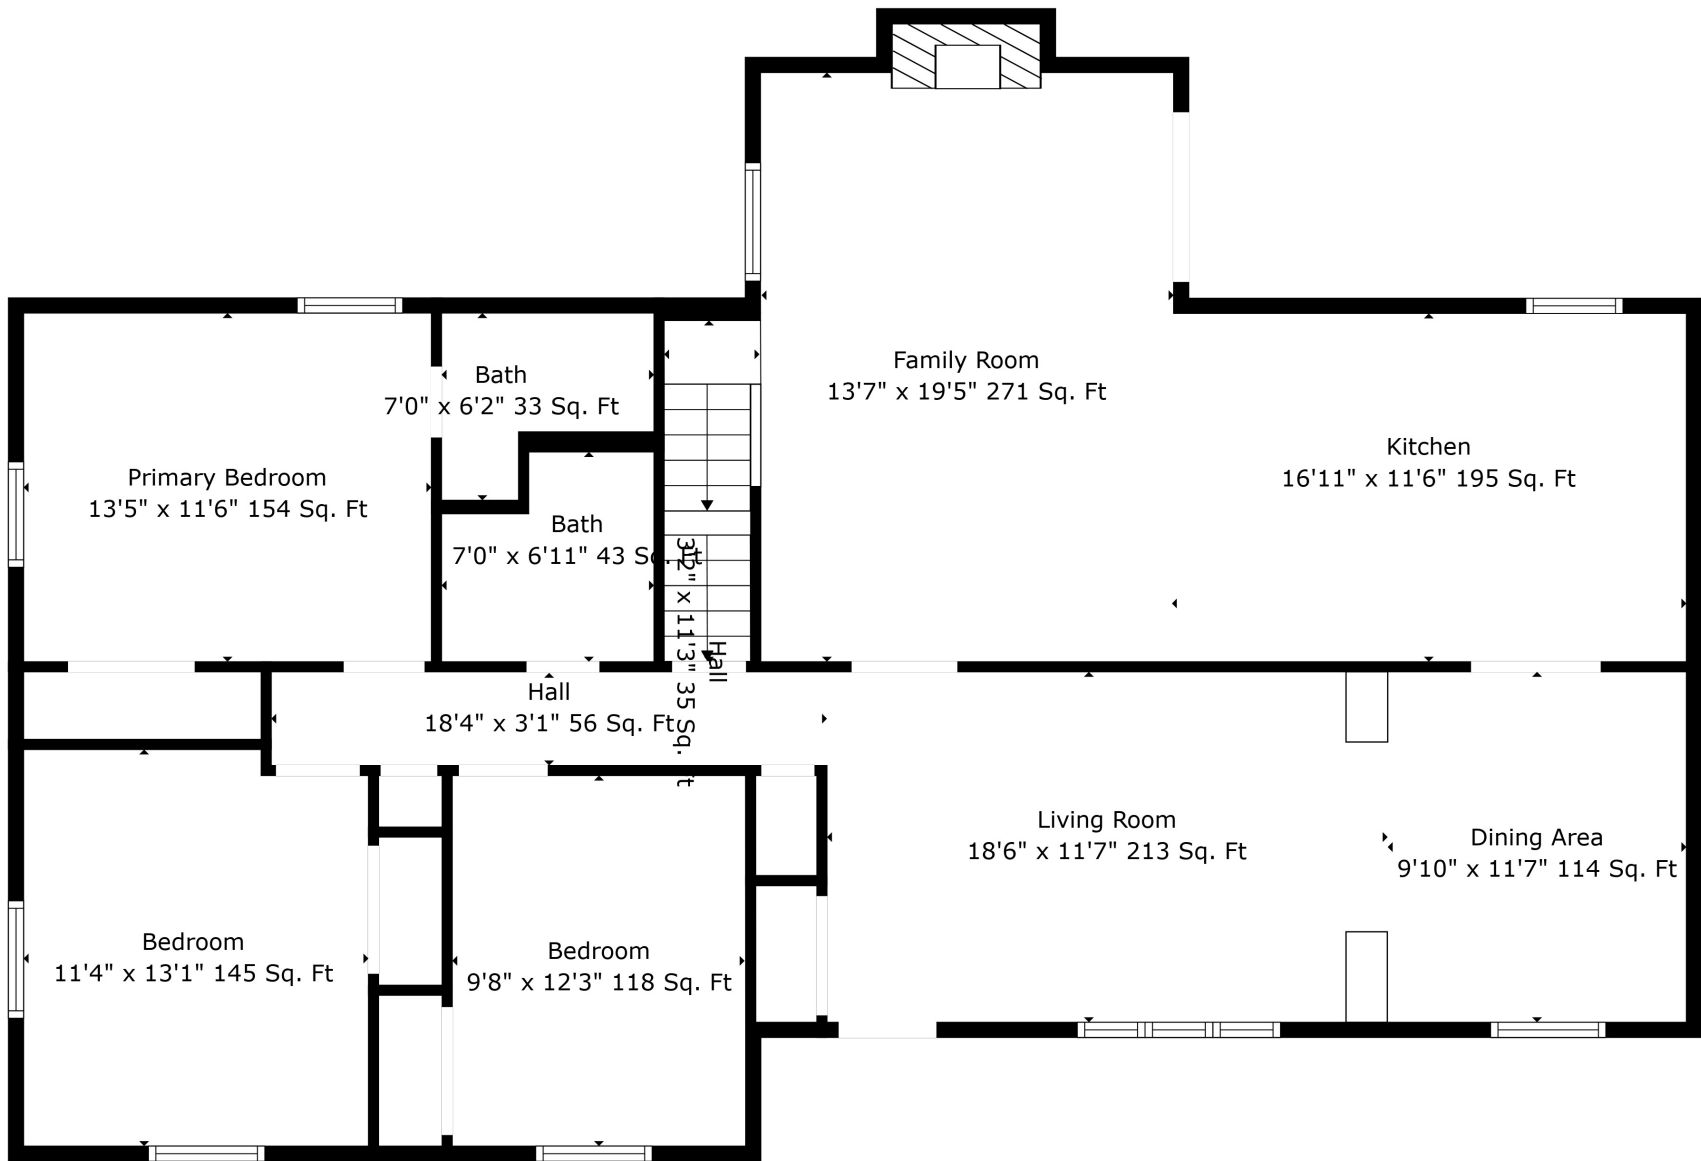

Floor 2

Floor 3

Floor 1

Total scanned area: 3626 sq. ft

Measurements Are Deemed Highly Reliable But Not Guaranteed.

Total scanned area: 3626 sq. ft

Measurements Are Deemed Highly Reliable But Not Guaranteed.

Total scanned area: 3626 sq. ft

Measurements Are Deemed Highly Reliable But Not Guaranteed.

Garage
23'9" x 25'1" 561 Sq. Ft

Basement
30'6" x 30'7" 703 Sq. Ft

Room
10'9" x 11'5" 123 Sq. Ft

Total scanned area: 3626 sq. ft