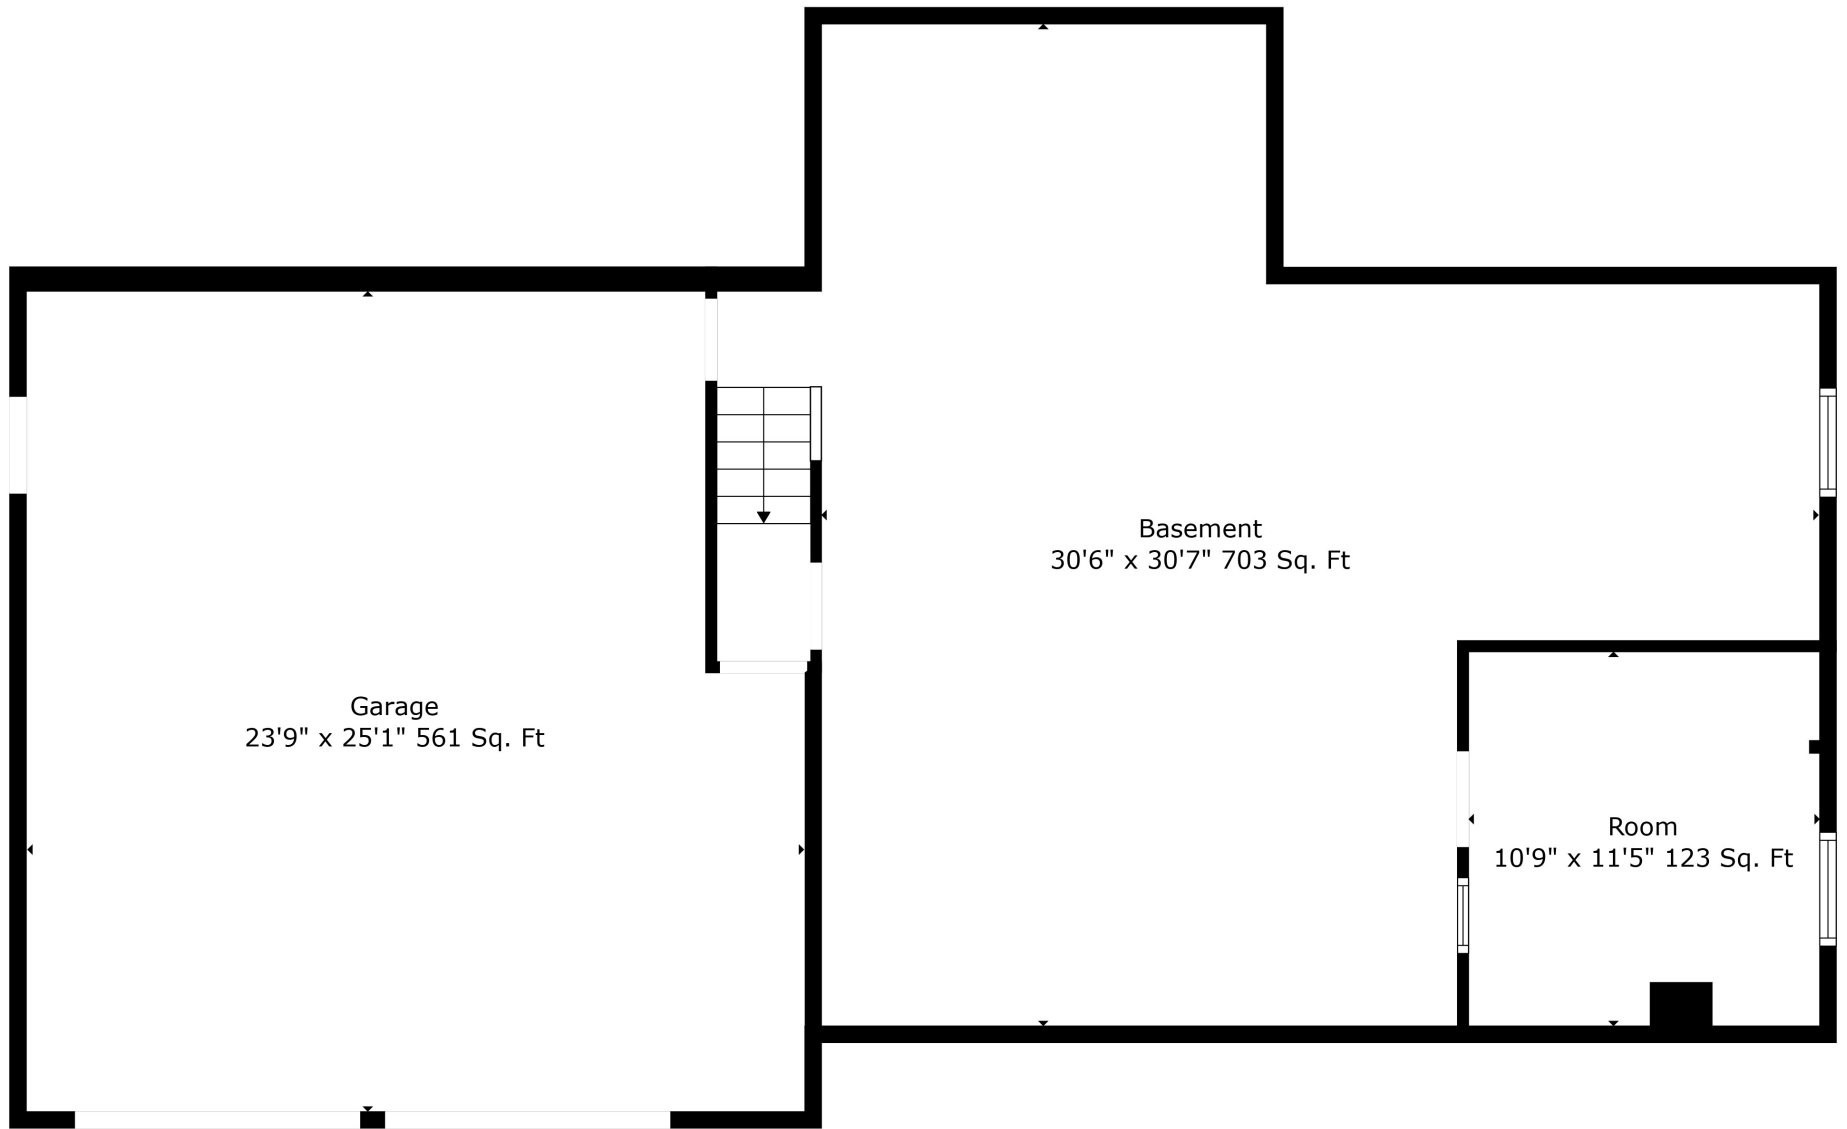

Floor 2

Floor 3

Floor 1

Total scanned area: 3626 sq. ft

Measurements Are Deemed Highly Reliable But Not Guaranteed.

Total scanned area: 3626 sq. ft

Measurements Are Deemed Highly Reliable But Not Guaranteed.

Total scanned area: 3626 sq. ft

Measurements Are Deemed Highly Reliable But Not Guaranteed.

Garage
23'9" x 25'1" 561 Sq. Ft

Basement
30'6" x 30'7" 703 Sq. Ft

Room
10'9" x 11'5" 123 Sq. Ft

Total scanned area: 3626 sq. ft