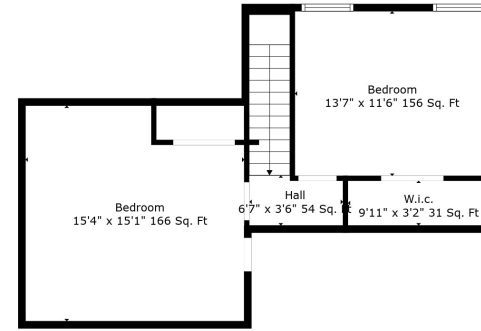

Floor 2

Floor 3

Floor 1

Total scanned area: 3626 sq. ft

Measurements Are Deemed Highly Reliable But Not Guaranteed.

Total scanned area: 3626 sq. ft

Measurements Are Deemed Highly Reliable But Not Guaranteed.

Total scanned area: 3626 sq. ft

Measurements Are Deemed Highly Reliable But Not Guaranteed.

Garage
23'9" x 25'1" 561 Sq. Ft

Basement
30'6" x 30'7" 703 Sq. Ft

Room
10'9" x 11'5" 123 Sq. Ft

Total scanned area: 3626 sq. ft