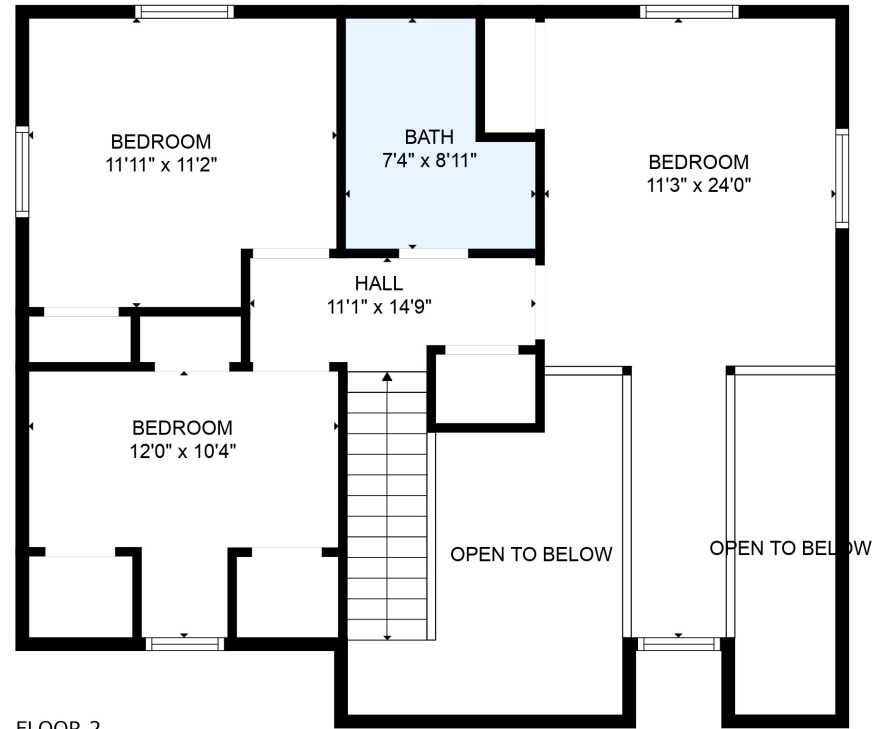

FLOOR 1

FLOOR 2

Total scanned area: 1898 sq. ft

MEASUREMENTS ARE CALCULATED BY CUBICASA TECHNOLOGY. DEEMED HIGHLY RELIABLE BUT NOT GUARANTEED.

Total scanned area: 1898 sq. ft

MEASUREMENTS ARE CALCULATED BY CUBICASA TECHNOLOGY. DEEMED HIGHLY RELIABLE BUT NOT GUARANTEED.

Total scanned area: 1898 sq. ft

MEASUREMENTS ARE CALCULATED BY CUBICASA TECHNOLOGY. DEEMED HIGHLY RELIABLE BUT NOT GUARANTEED.