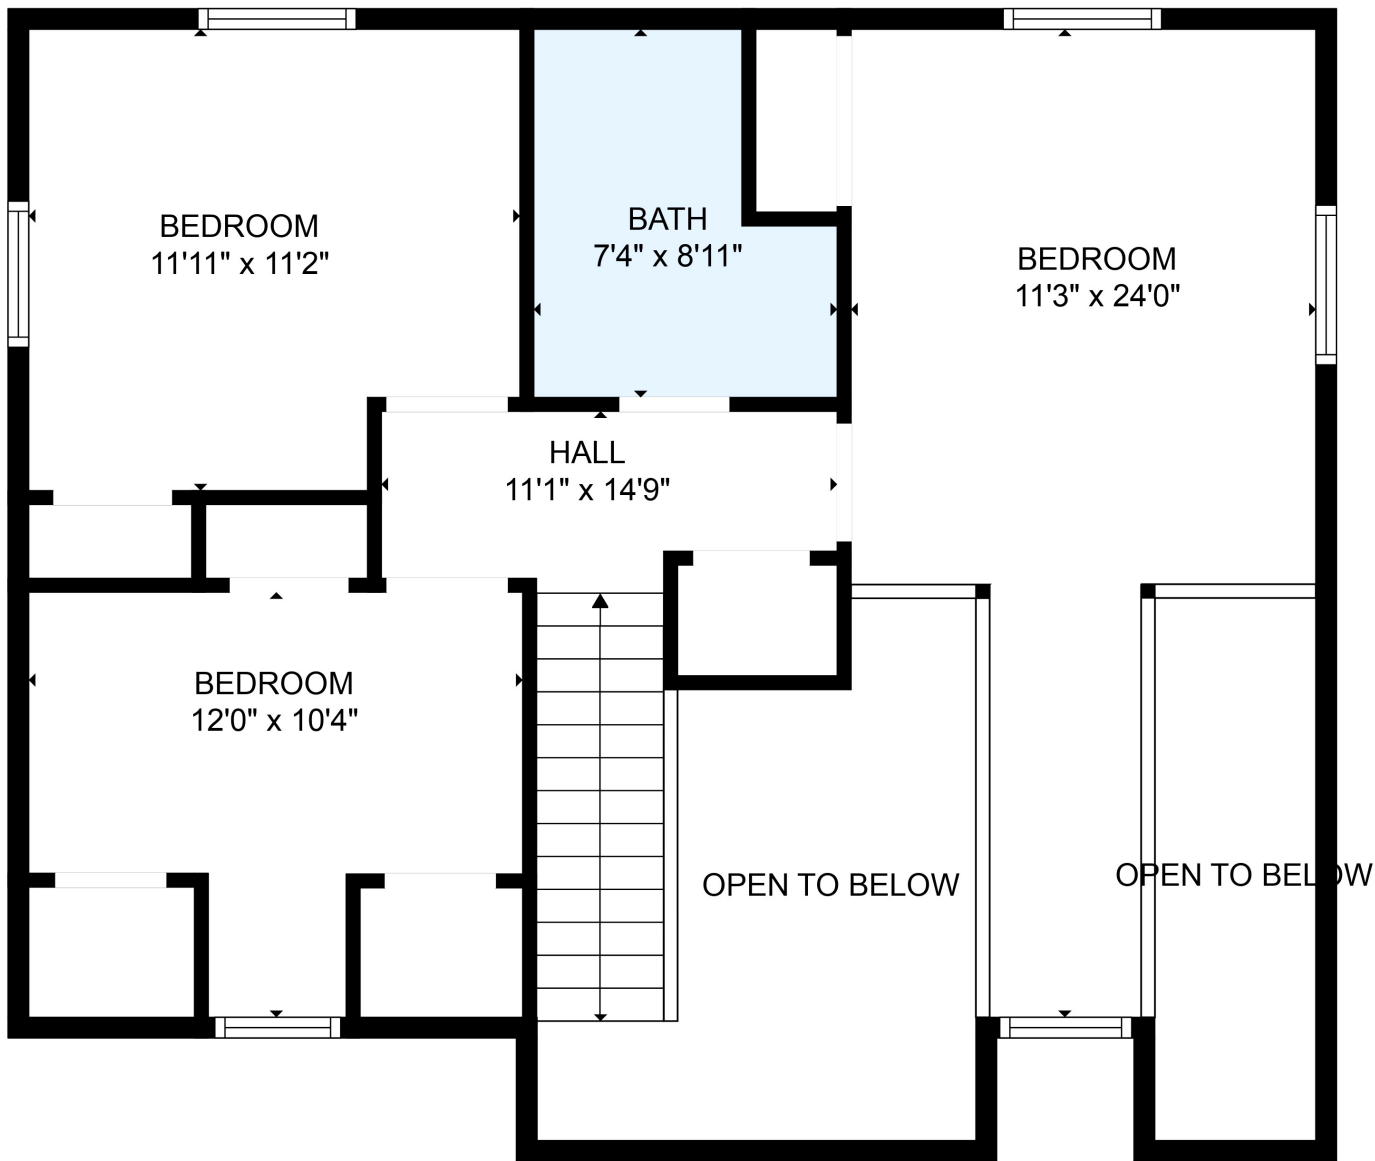

FLOOR 1

FLOOR 2

Total scanned area: 1898 sq. ft

MEASUREMENTS ARE CALCULATED BY CUBICASA TECHNOLOGY. DEEMED HIGHLY RELIABLE BUT NOT GUARANTEED.

Total scanned area: 1898 sq. ft

MEASUREMENTS ARE CALCULATED BY CUBICASA TECHNOLOGY. DEEMED HIGHLY RELIABLE BUT NOT GUARANTEED.

Total scanned area: 1898 sq. ft

MEASUREMENTS ARE CALCULATED BY CUBICASA TECHNOLOGY. DEEMED HIGHLY RELIABLE BUT NOT GUARANTEED.