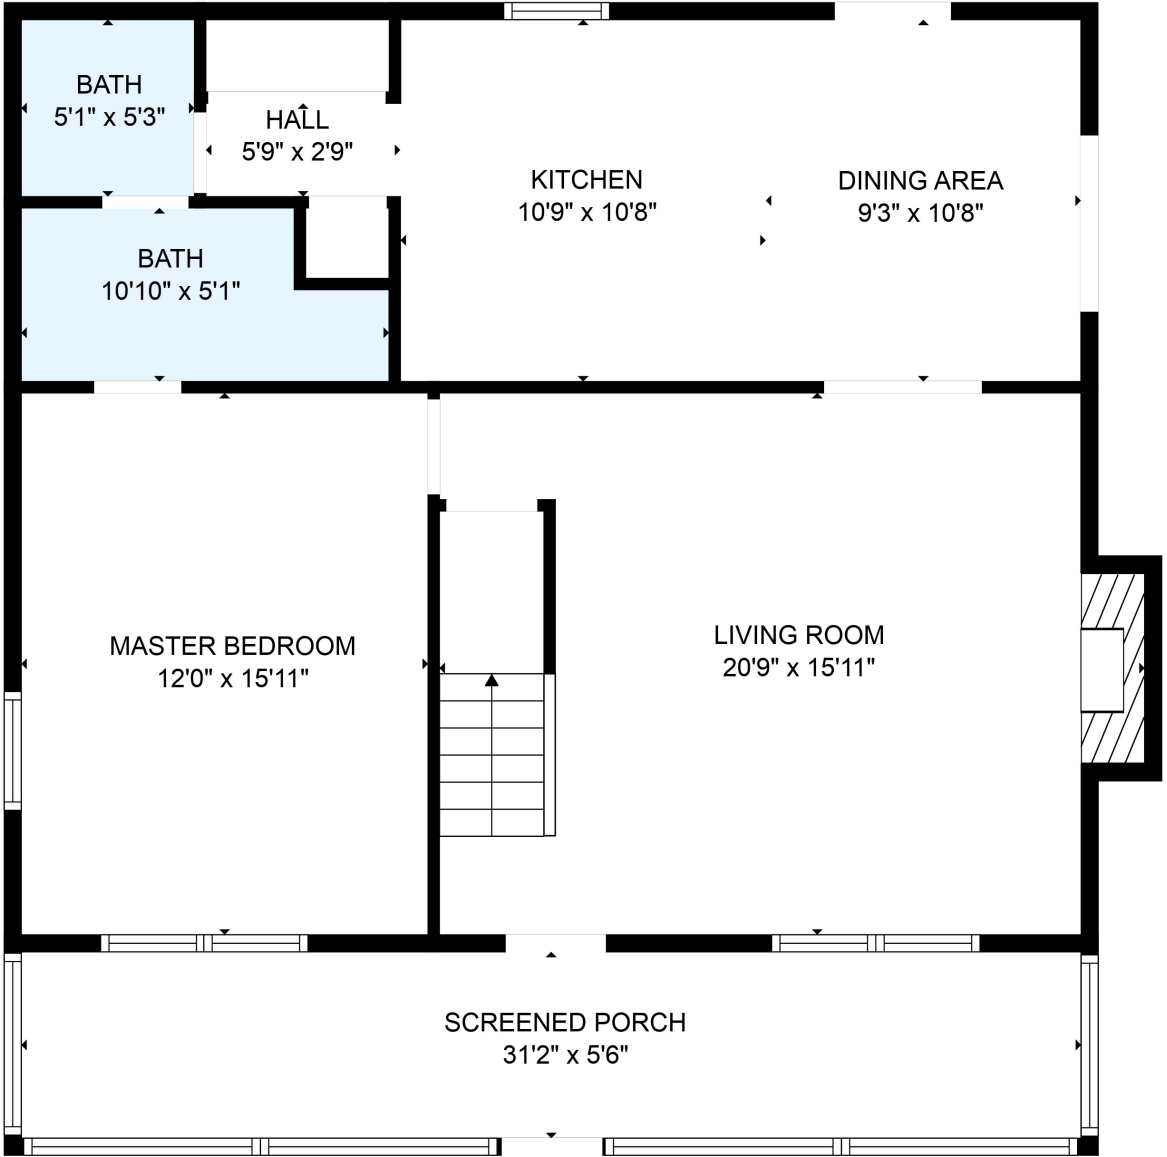

Total scanned area: 1898 sq. ft