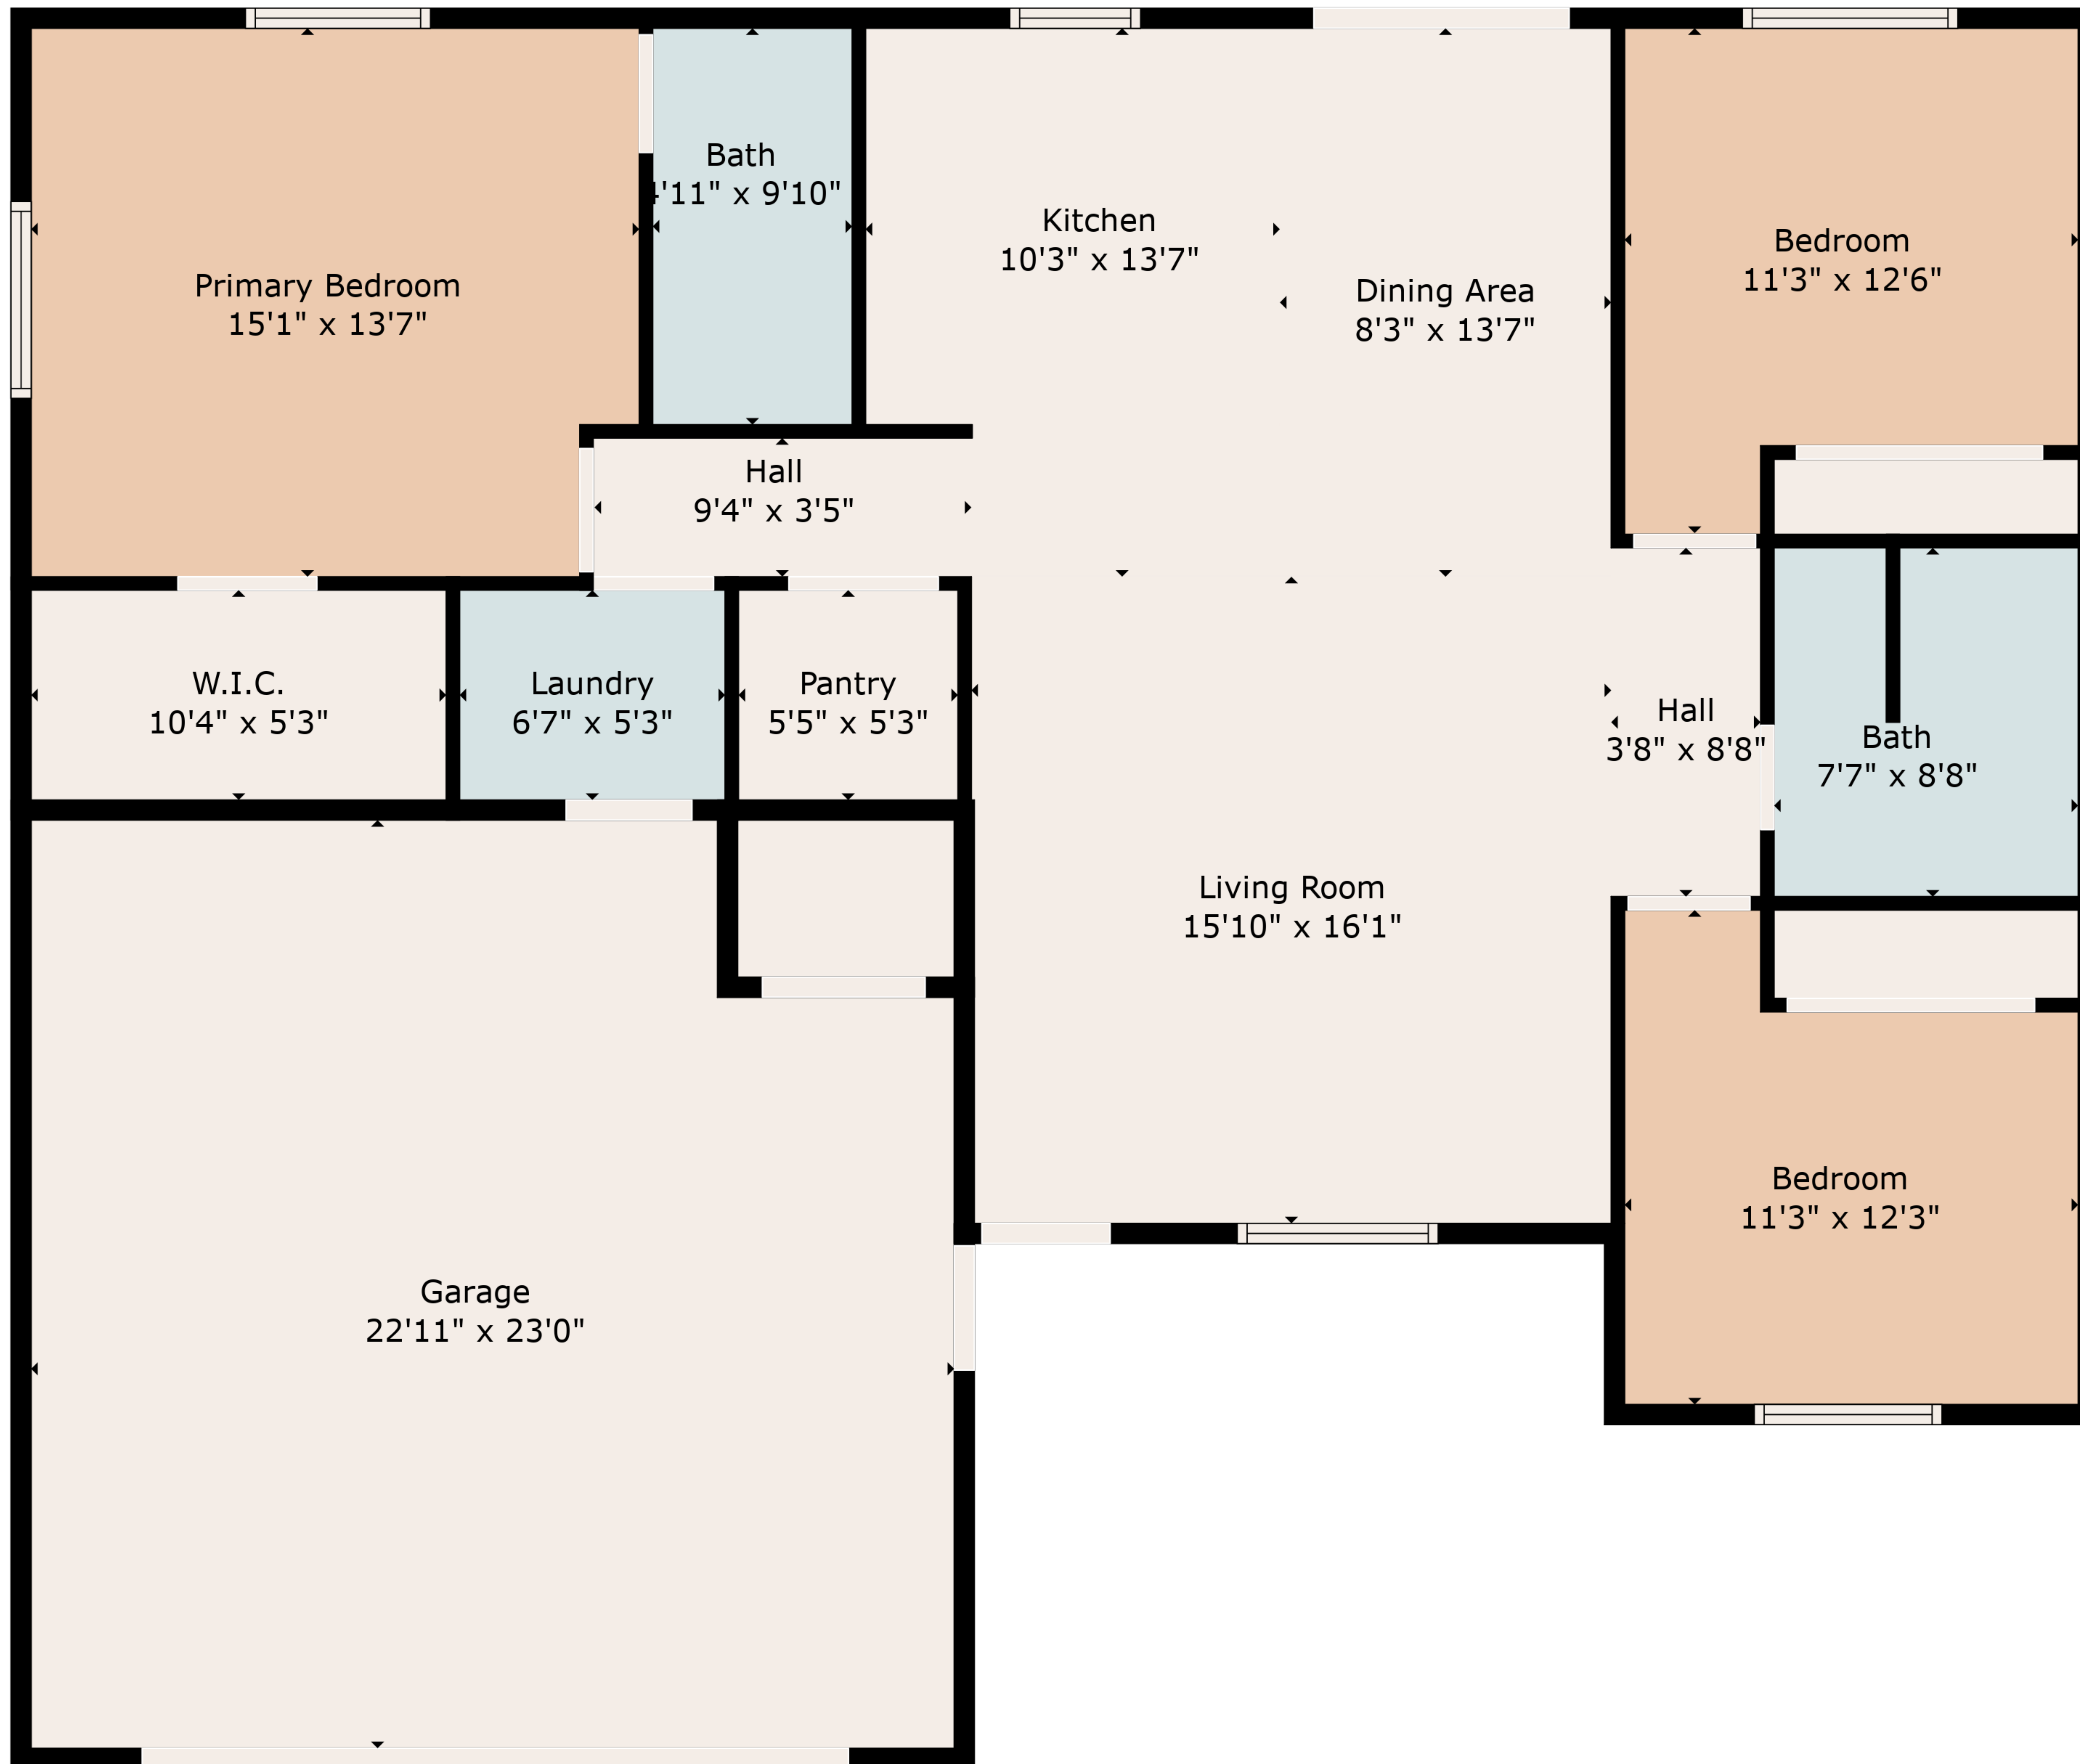

TOTAL: 1333 sq. ft

FLOOR 1: 1333 sq. ft

EXCLUDED AREAS: GARAGE: 502 sq. ft

Floor Plan Created By Cubicasa App. Measurements Deemed Highly Reliable But Not Guaranteed.

TOTAL: 1333 sq. ft
 FLOOR 1: 1333 sq. ft
 EXCLUDED AREAS: GARAGE: 502 sq. ft

Floor Plan Created By Cubicasa App. Measurements Deemed Highly Reliable But Not Guaranteed.