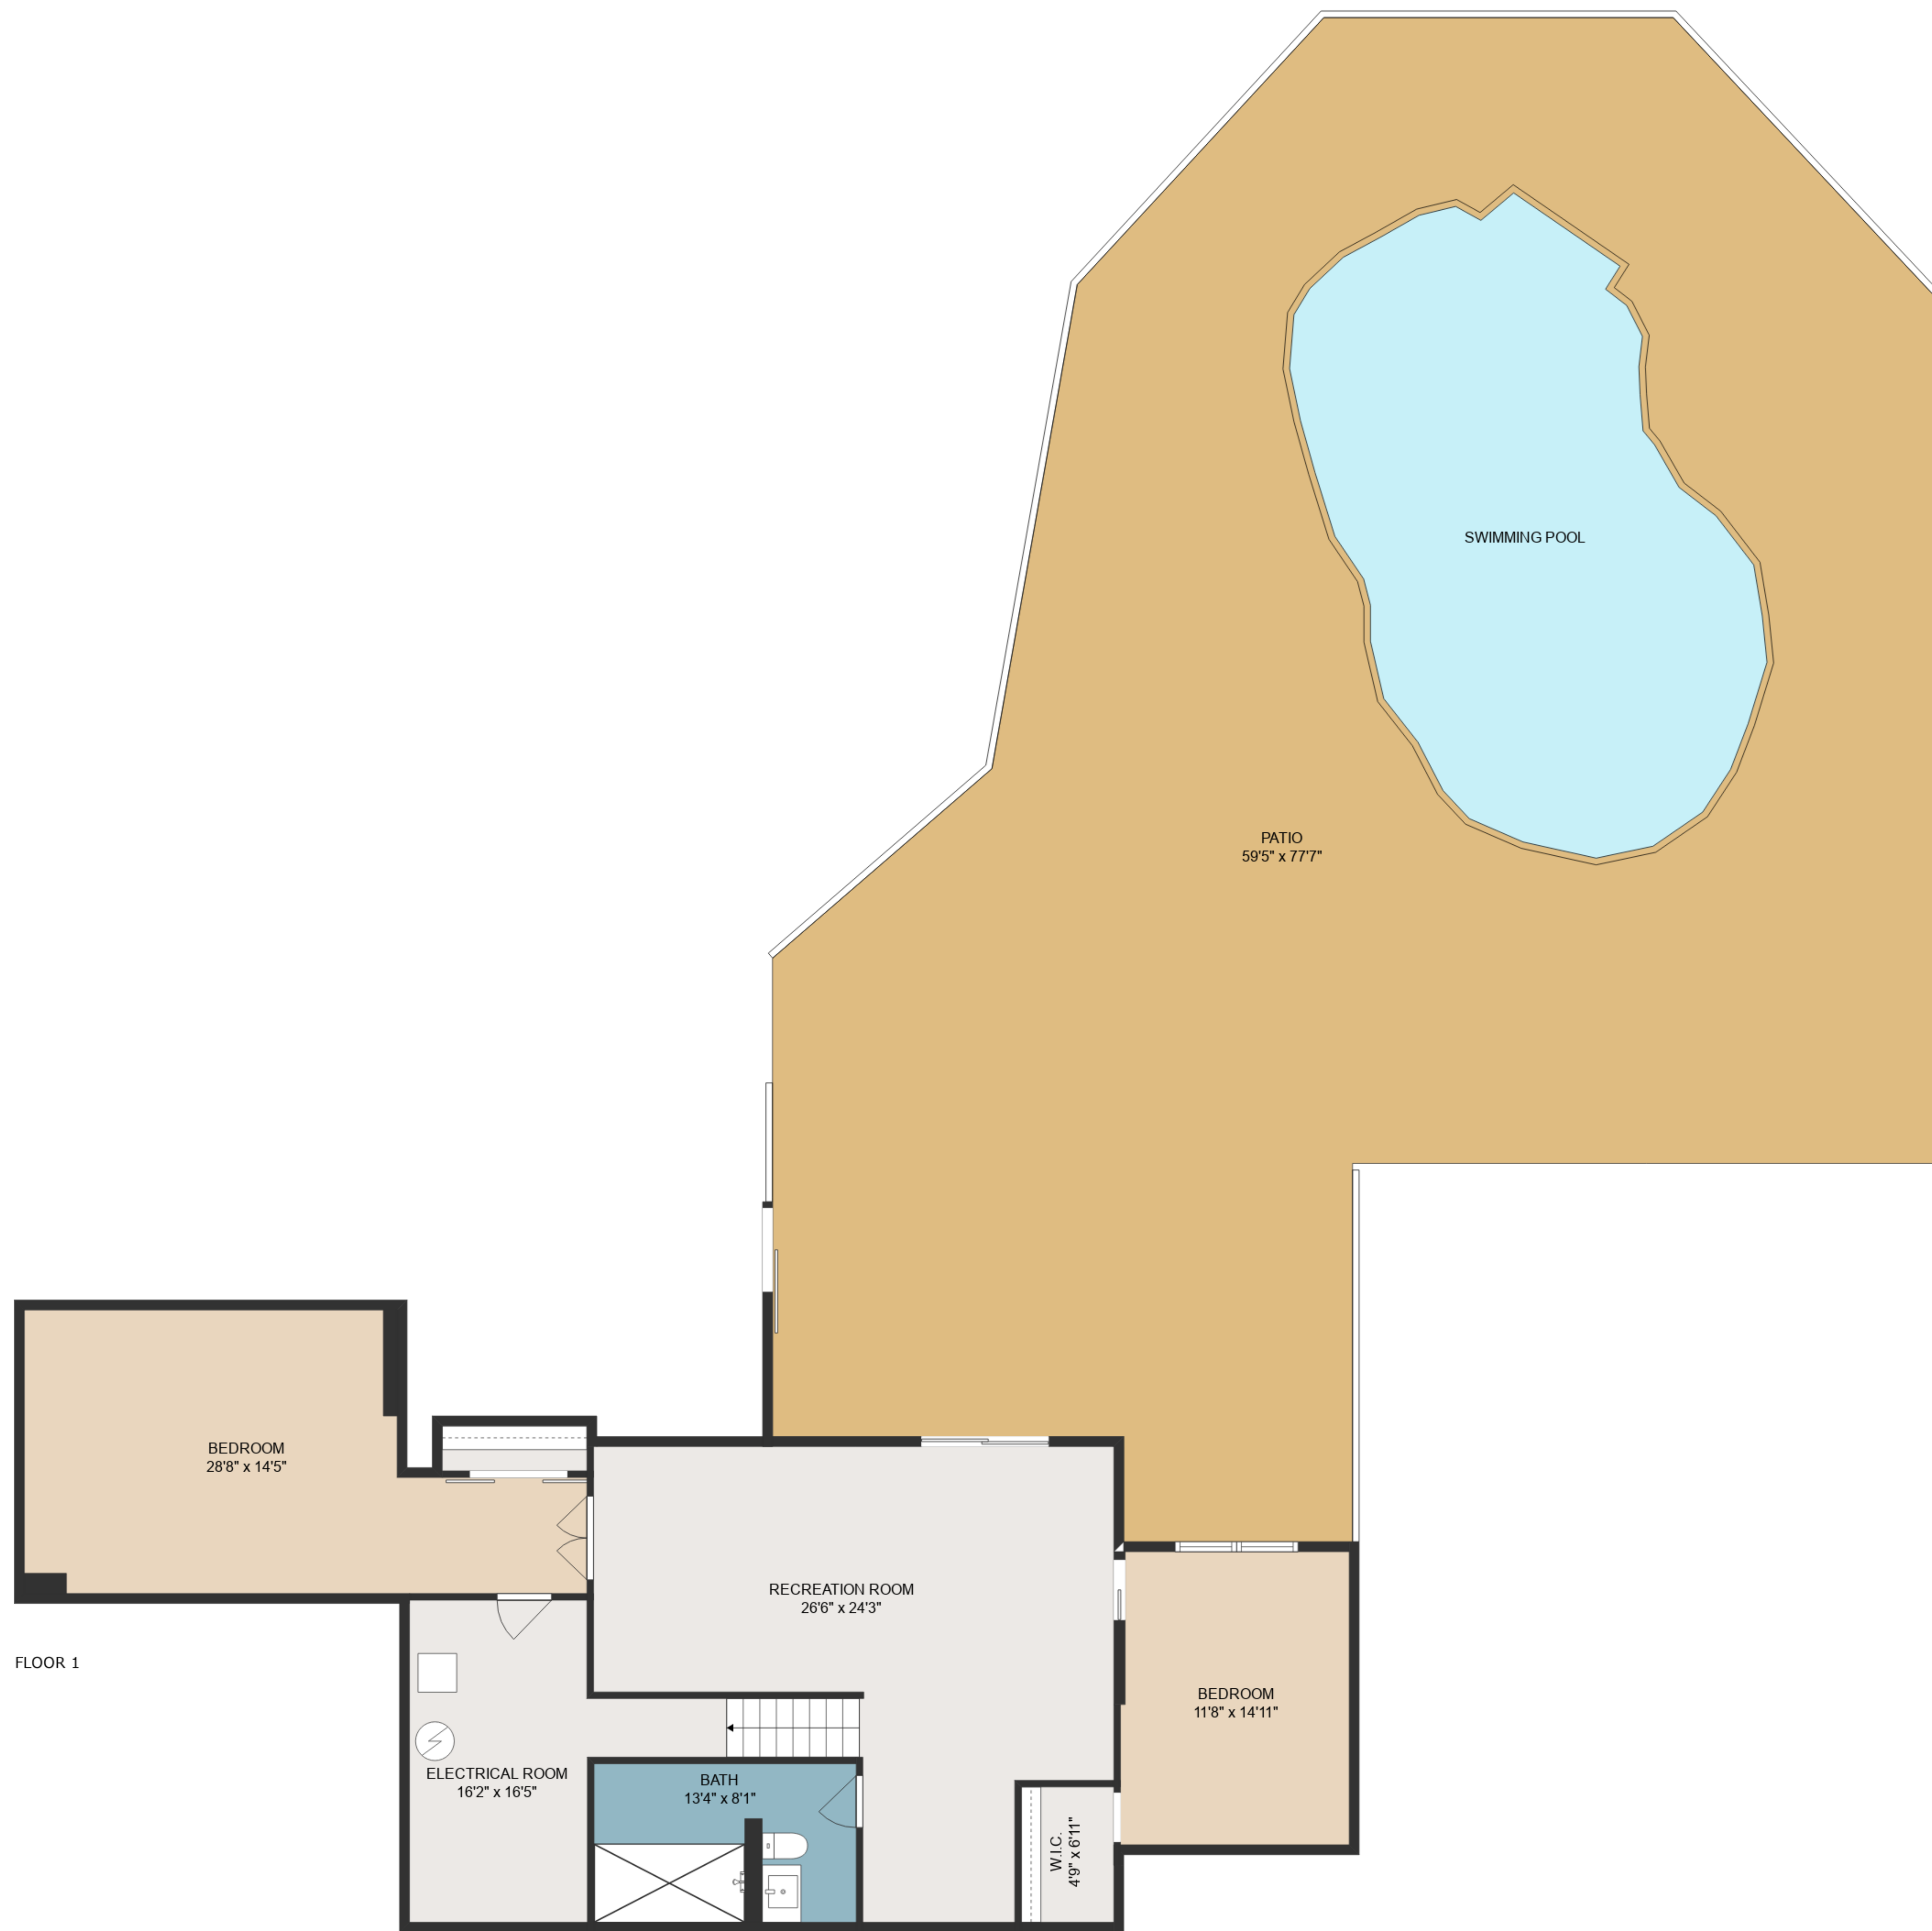

TOTAL: 3853 sq. ft

BELOW GROUND: 1158 sq. ft, FLOOR 2: 1427 sq. ft, FLOOR 3: 1268 sq. ft
 EXCLUDED AREAS: PATIO: 3076 sq. ft, ELECTRICAL ROOM: 174 sq. ft, PORCH: 55 sq. ft,
 DECK: 289 sq. ft, GARAGE: 389 sq. ft, FIREPLACE: 8 sq. ft,
 OPEN TO BELOW: 29 sq. ft, LOW CEILING: 72 sq. ft

MEASUREMENTS ARE DEEMED HIGHLY RELIABLE BUT NOT GUARANTEED.

TOTAL: 3853 sq. ft

BELOW GROUND: 1158 sq. ft, FLOOR 2: 1427 sq. ft, FLOOR 3: 1268 sq. ft
 EXCLUDED AREAS: PATIO: 3076 sq. ft, ELECTRICAL ROOM: 174 sq. ft, PORCH: 55 sq. ft,
 DECK: 289 sq. ft, GARAGE: 389 sq. ft, FIREPLACE: 8 sq. ft,
 OPEN TO BELOW: 29 sq. ft, LOW CEILING: 72 sq. ft