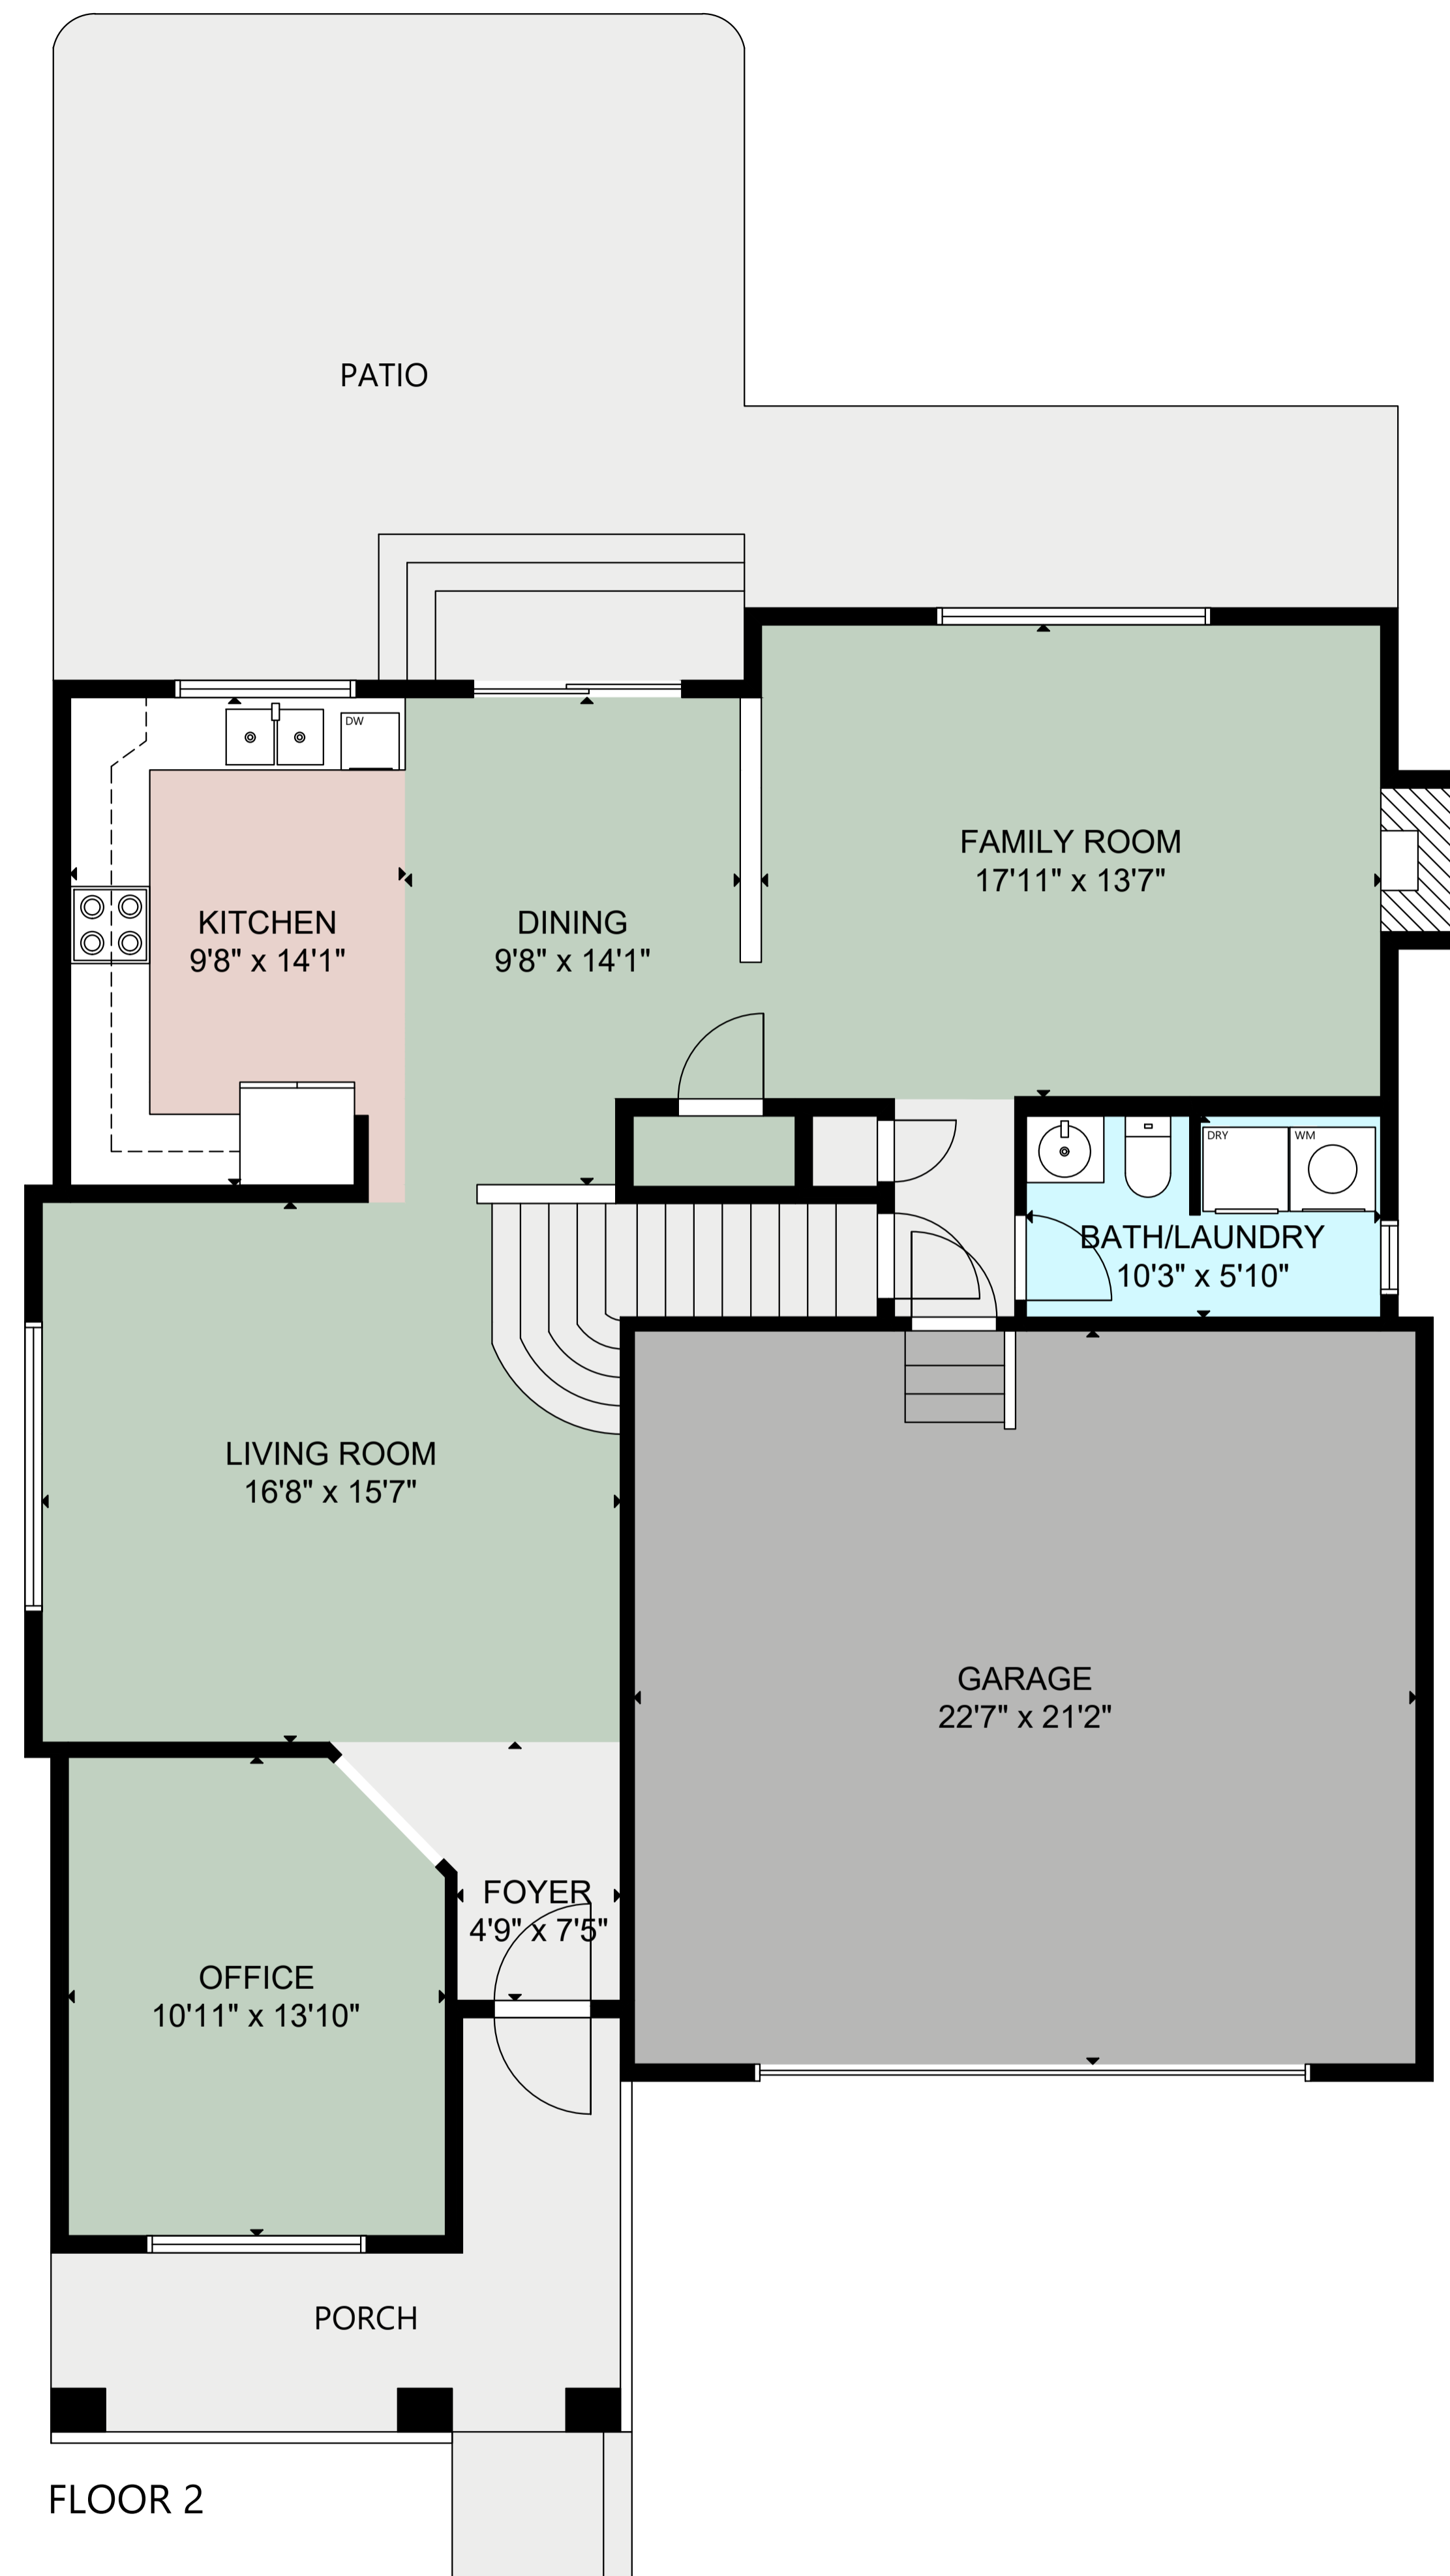

FLOOR 1

FLOOR 2

FLOOR 3

GROSS INTERNAL AREA  
 TOTAL: 3,268 sq ft  
 FLOOR 1: 1,045 sq ft, FLOOR 2: 1,123 sq ft  
 FLOOR 3: 1,100 sq ft  
 EXCLUDED AREA: GARAGE: 478 sq ft

SIZE AND DIMENSIONS ARE APPROXIMATE, ACTUAL MAY VARY.