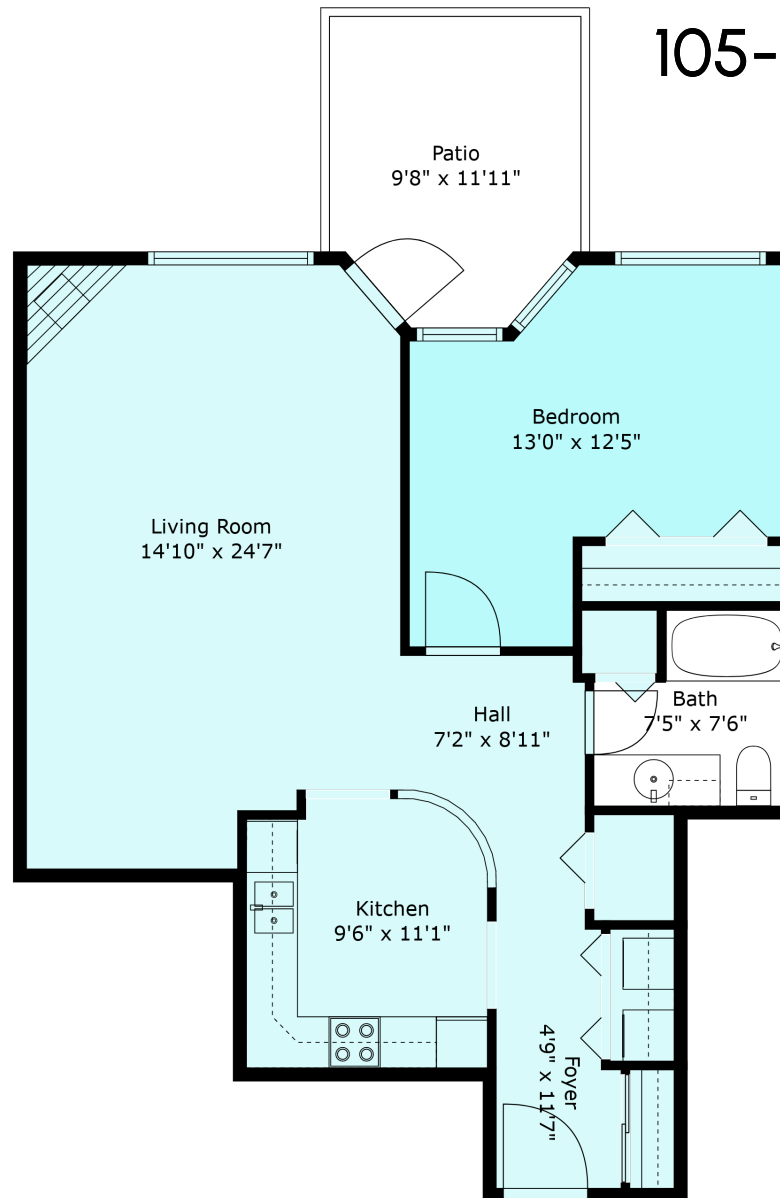

105-45775 Spadina Ave

Sabrina Vandenberg PREC
sabrina@chilliwackproperties.net

Estimated Areas:

Main Floor: 904 sq. ft

Total: 904 Sq. Ft