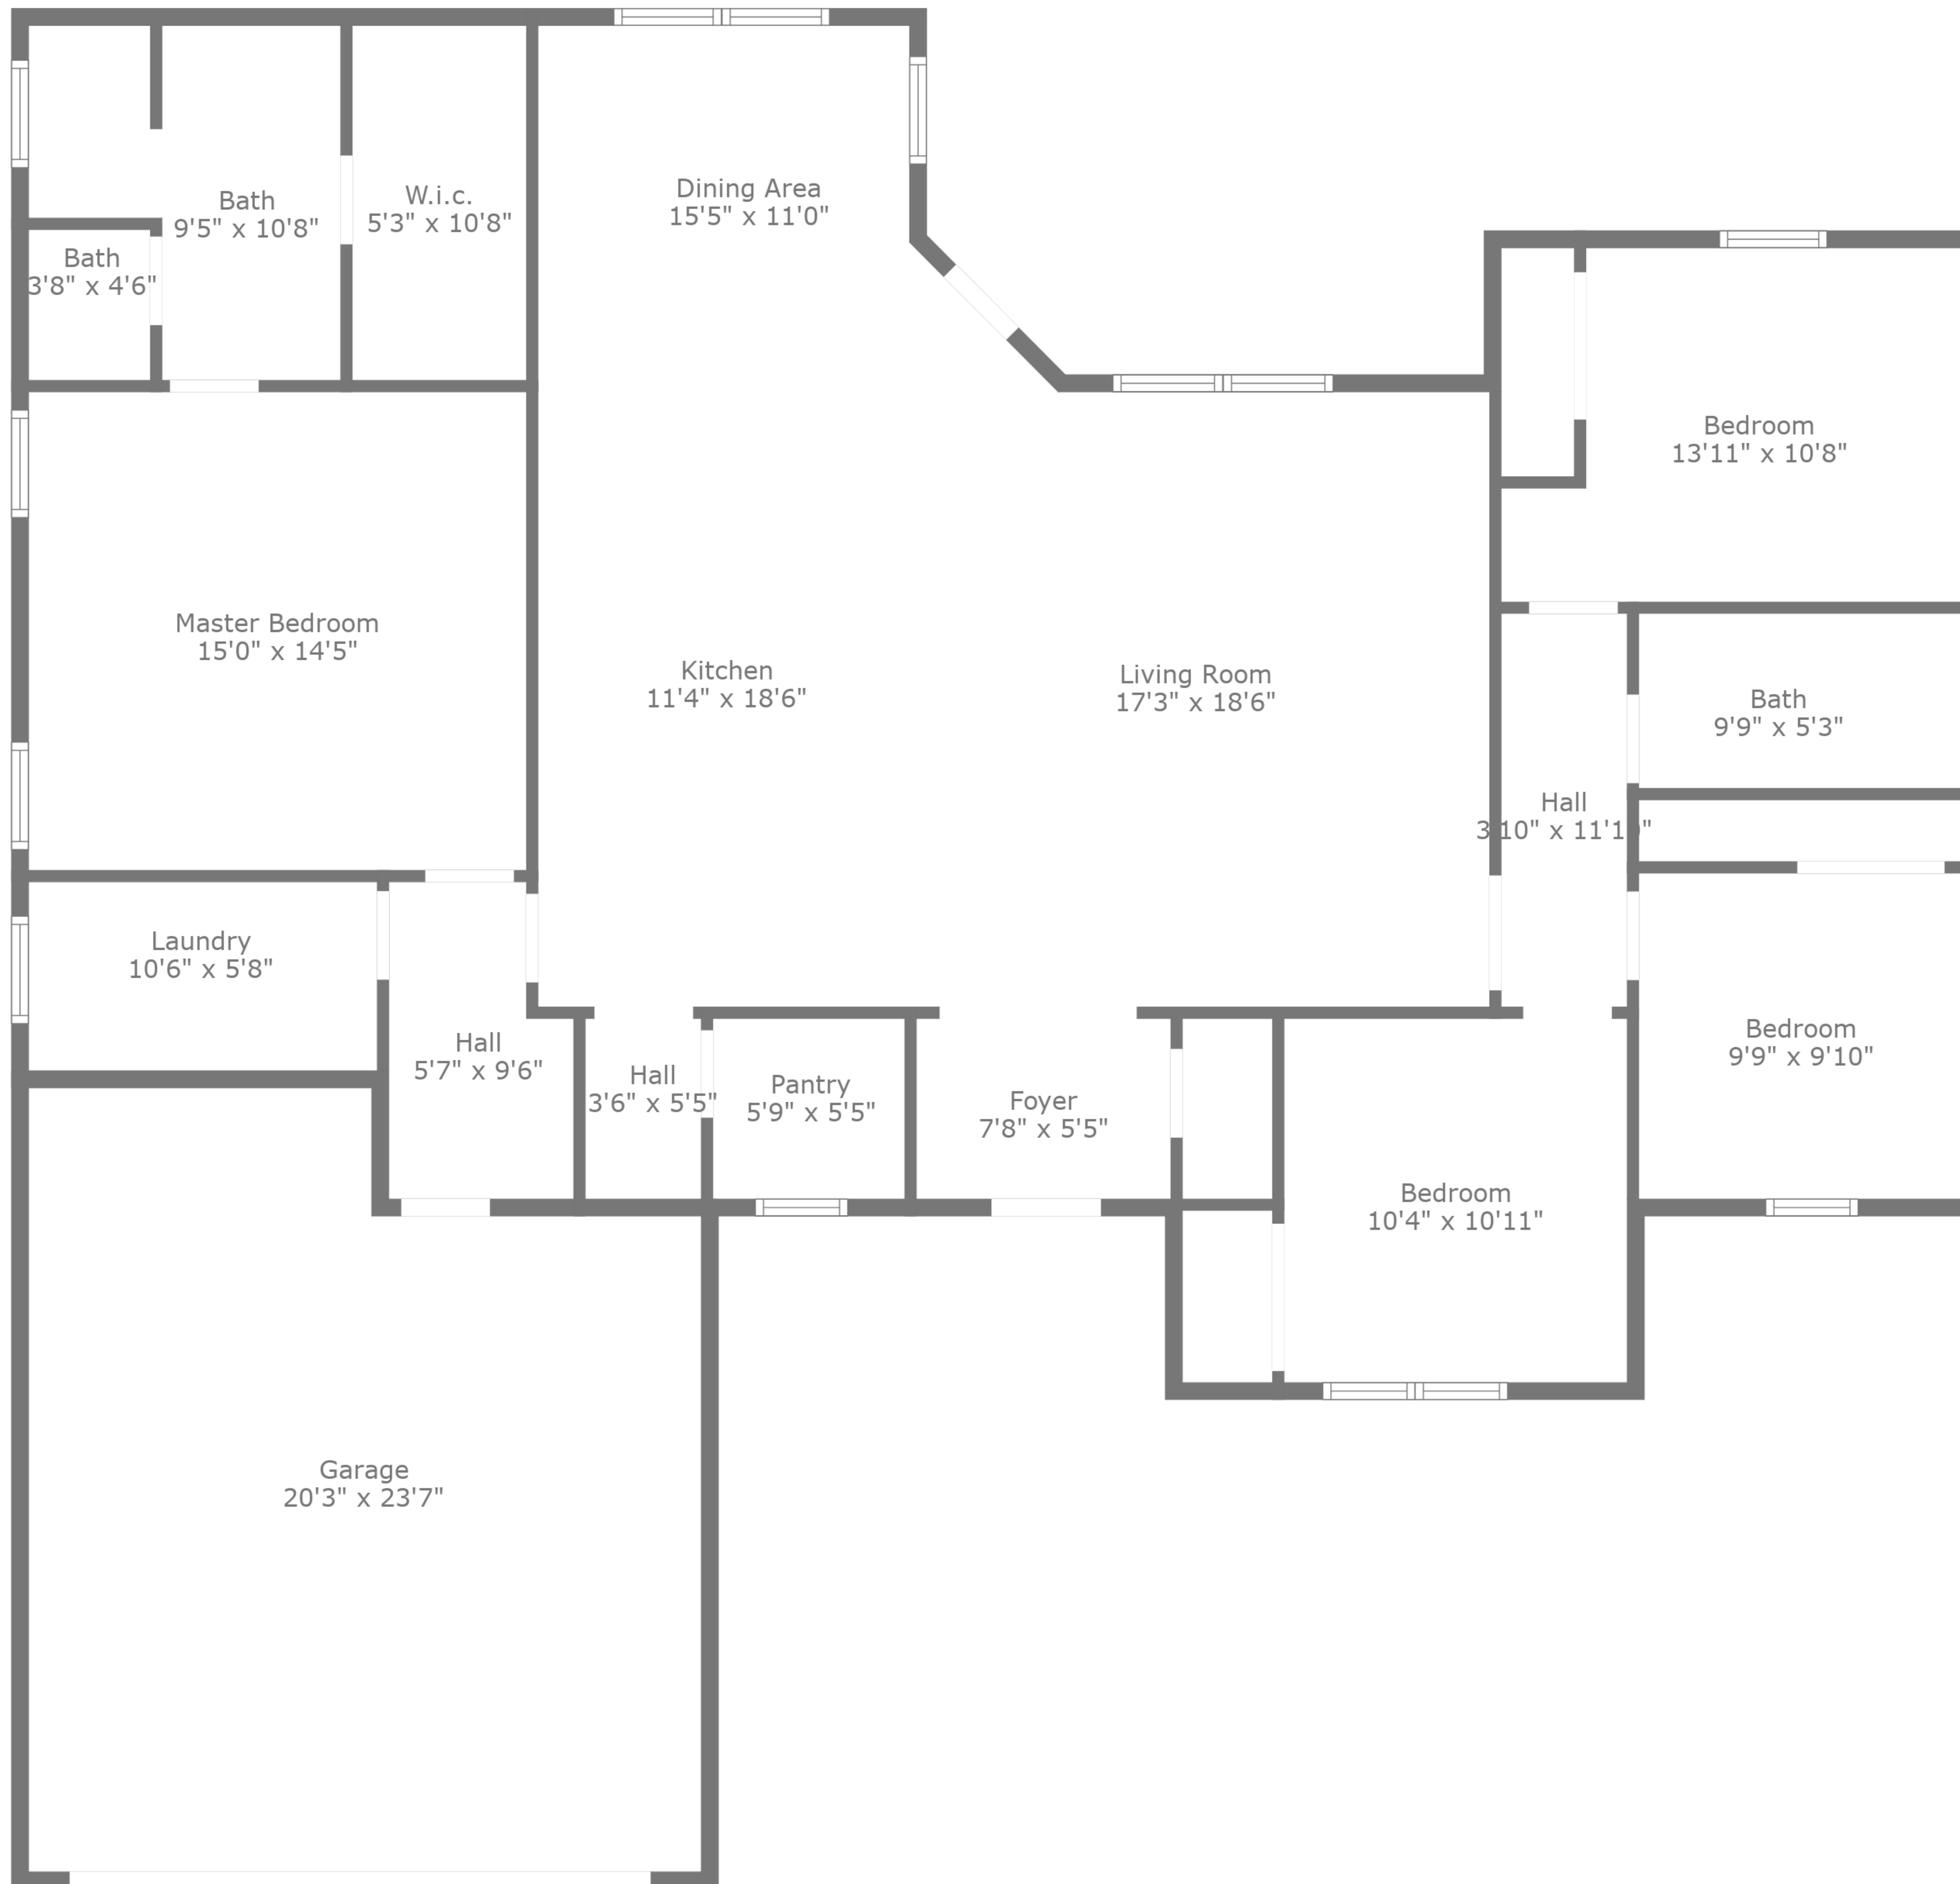

**TOTAL: 1923 sq. ft**  
 FLOOR 1: 1923 sq. ft  
 EXCLUDED AREAS: GARAGE: 450 sq. ft

Floor Plan Created By Cubicasa App. Measurements Deemed Highly Reliable But Not Guaranteed.

**TOTAL: 1923 sq. ft**  
 FLOOR 1: 1923 sq. ft  
 EXCLUDED AREAS: GARAGE: 450 sq. ft

Floor Plan Created By Cubicasa App. Measurements Deemed Highly Reliable But Not Guaranteed.