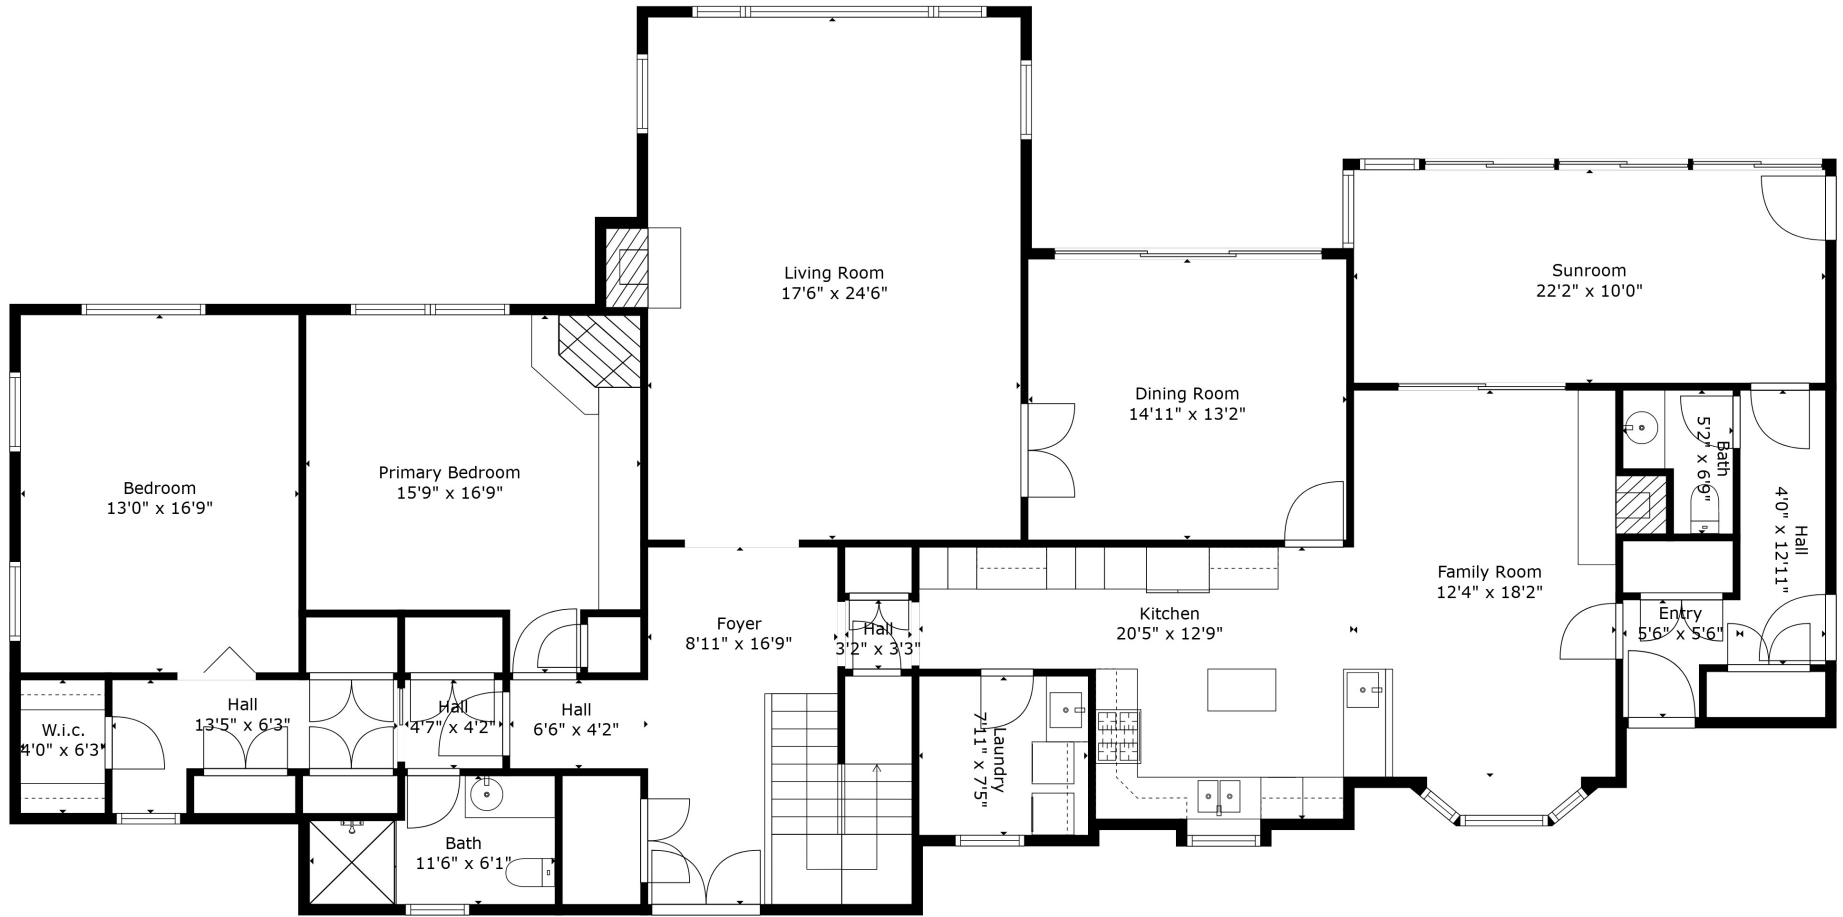

TOTAL: 3565 sq. ft
 FLOOR 1: 2495 sq. ft, FLOOR 2: 1070 sq. ft
 EXCLUDED AREAS: EMBEDDEDWINDOW: 15 sq. ft, LOW CEILING: 171 sq. ft, ATTIC: 99 sq. ft

Measurements Are Calculated By Cubicasa Technology. Deemed Highly Reliable But Not Guaranteed.

TOTAL: 3565 sq. ft

FLOOR 1: 2495 sq. ft, FLOOR 2: 1070 sq. ft

EXCLUDED AREAS: EMBEDDED WINDOW: 15 sq. ft, LOW CEILING: 171 sq. ft, ATTIC: 99 sq. ft

Measurements Are Calculated By Cubicasa Technology. Deemed Highly Reliable But Not Guaranteed.