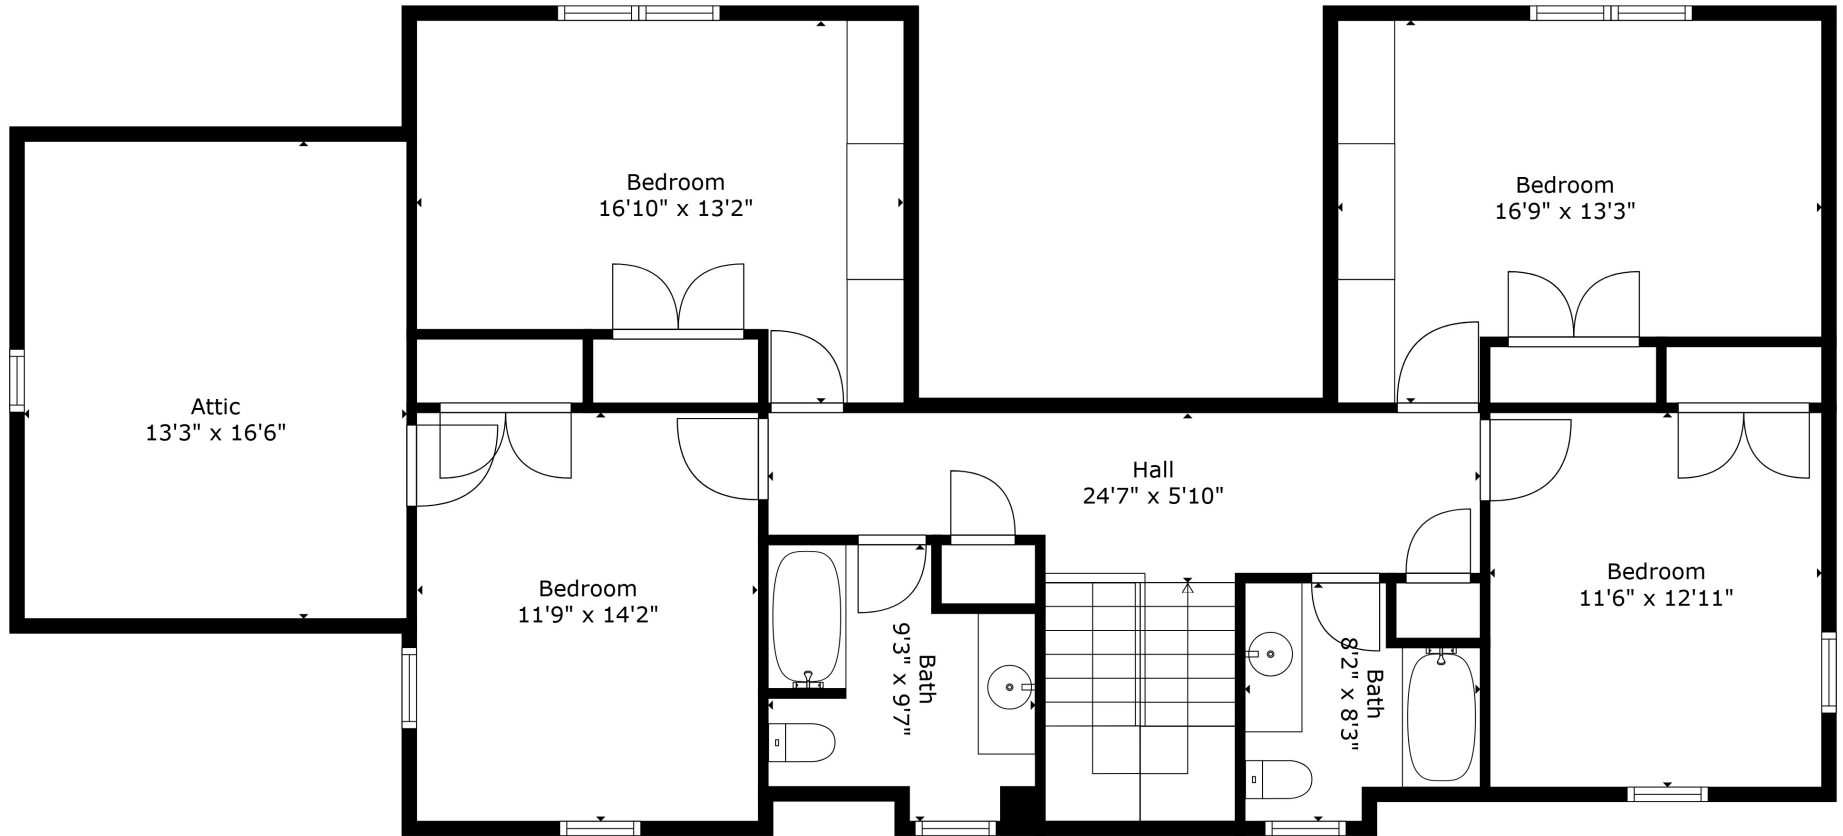

TOTAL: 3565 sq. ft
 FLOOR 1: 2495 sq. ft, FLOOR 2: 1070 sq. ft
 EXCLUDED AREAS: EMBEDDEDWINDOW: 15 sq. ft, LOW CEILING: 171 sq. ft, ATTIC: 99 sq. ft

Measurements Are Calculated By Cubicasa Technology. Deemed Highly Reliable But Not Guaranteed.

TOTAL: 3565 sq. ft

FLOOR 1: 2495 sq. ft, FLOOR 2: 1070 sq. ft

EXCLUDED AREAS: EMBEDDED WINDOW: 15 sq. ft, LOW CEILING: 171 sq. ft, ATTIC: 99 sq. ft

Measurements Are Calculated By Cubicasa Technology. Deemed Highly Reliable But Not Guaranteed.