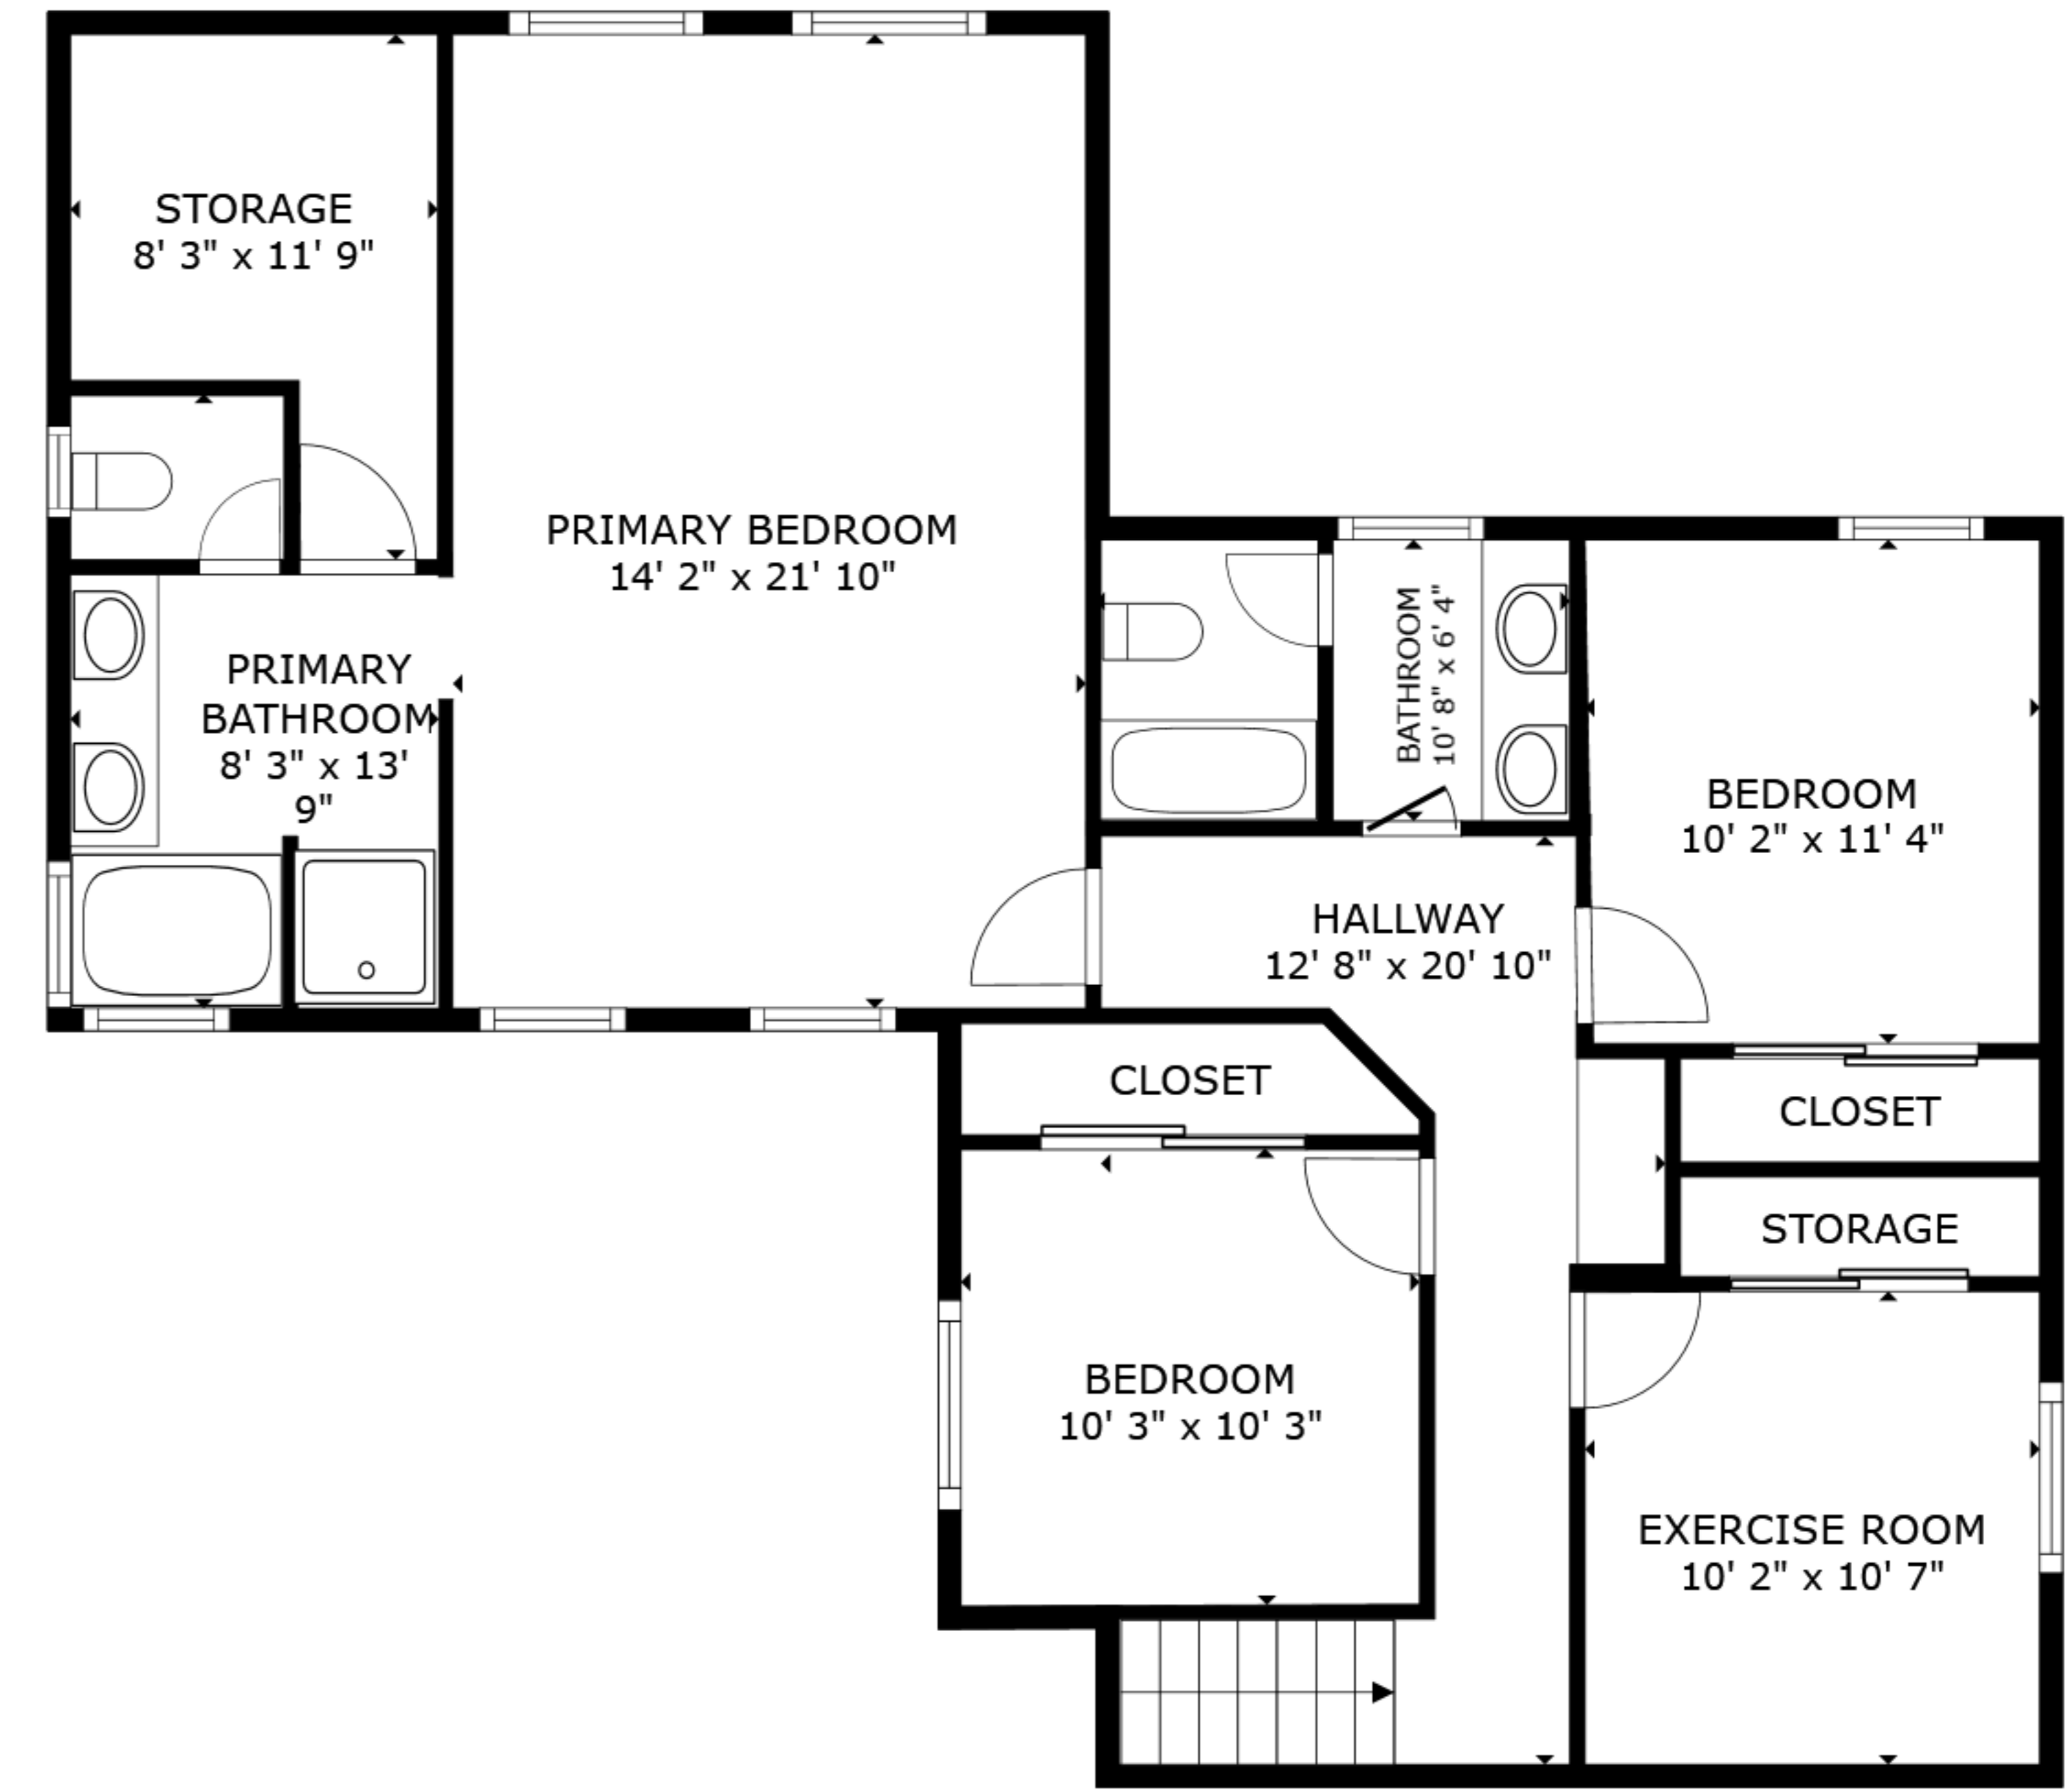

FLOOR 1

FLOOR 2

GROSS INTERNAL AREA  
 FLOOR 1 1,338 sq.ft. FLOOR 2 1,119 sq.ft.  
 EXCLUDED AREAS : GARAGE 483 sq.ft.  
 TOTAL : 2,457 sq.ft.

SIZES AND DIMENSIONS ARE APPROXIMATE, ACTUAL MAY VARY.