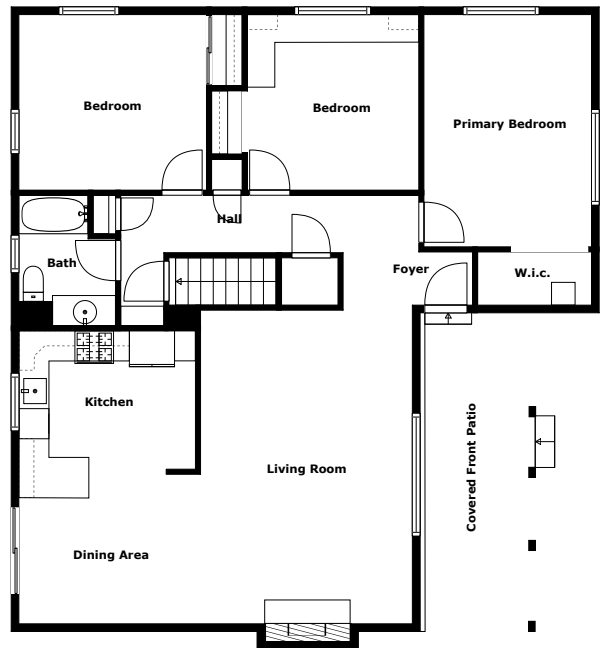

Home report

Lakemont Dr 1259
Pittsburgh

Highlights

1 Kitchen

1 Living room

3 Bedroom

2 Bath

19 Doors

Crust! Café and Pizzeria,
0.4 mi

Model Airplane Airfield, 5.6
mi

Floor plan

Floor 1

Floor 2

Measurements Are Calculated By Cubicasa Technology. Deemed Highly Reliable But Not Guaranteed.

Appendix 1: Data sheet

Basement - 1	Bath - 2	Garage - 1
Closet - 1	Closet - WalkIn - 1	Bedroom - 3
Bedroom - Master - 1	Hall - 1	Entry - 1
Entry - Foyer - 1	Kitchen - 1	Dining - 1
Dining - Open - 1	LivingRoom - 1	