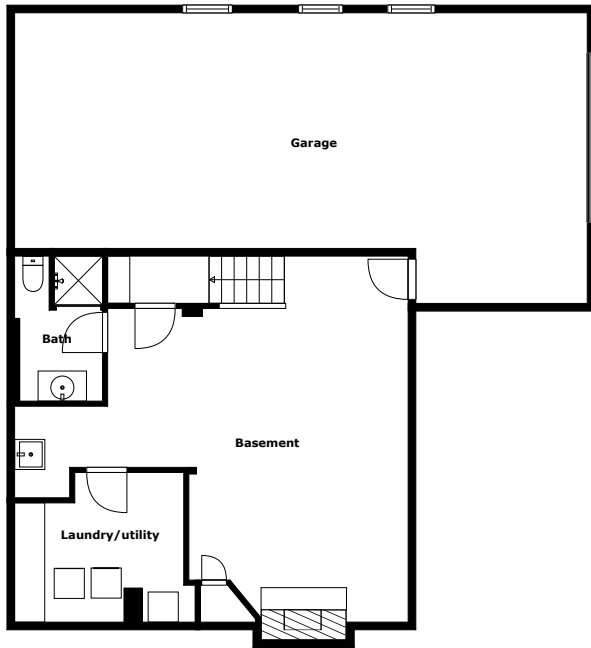

Home report

Lakemont Dr 1259
Pittsburgh

Highlights

1 Kitchen

1 Living room

3 Bedroom

2 Bath

19 Doors

Crust! Café and Pizzeria,
0.4 mi

Model Airplane Airfield, 5.6
mi

Floor plan

Floor 1

Floor 2

Measurements Are Calculated By Cubicasa Technology. Deemed Highly Reliable But Not Guaranteed.

Appendix 1: Data sheet

Basement - 1	Bath - 2	Garage - 1
Closet - 1	Closet - WalkIn - 1	Bedroom - 3
Bedroom - Master - 1	Hall - 1	Entry - 1
Entry - Foyer - 1	Kitchen - 1	Dining - 1
Dining - Open - 1	LivingRoom - 1	