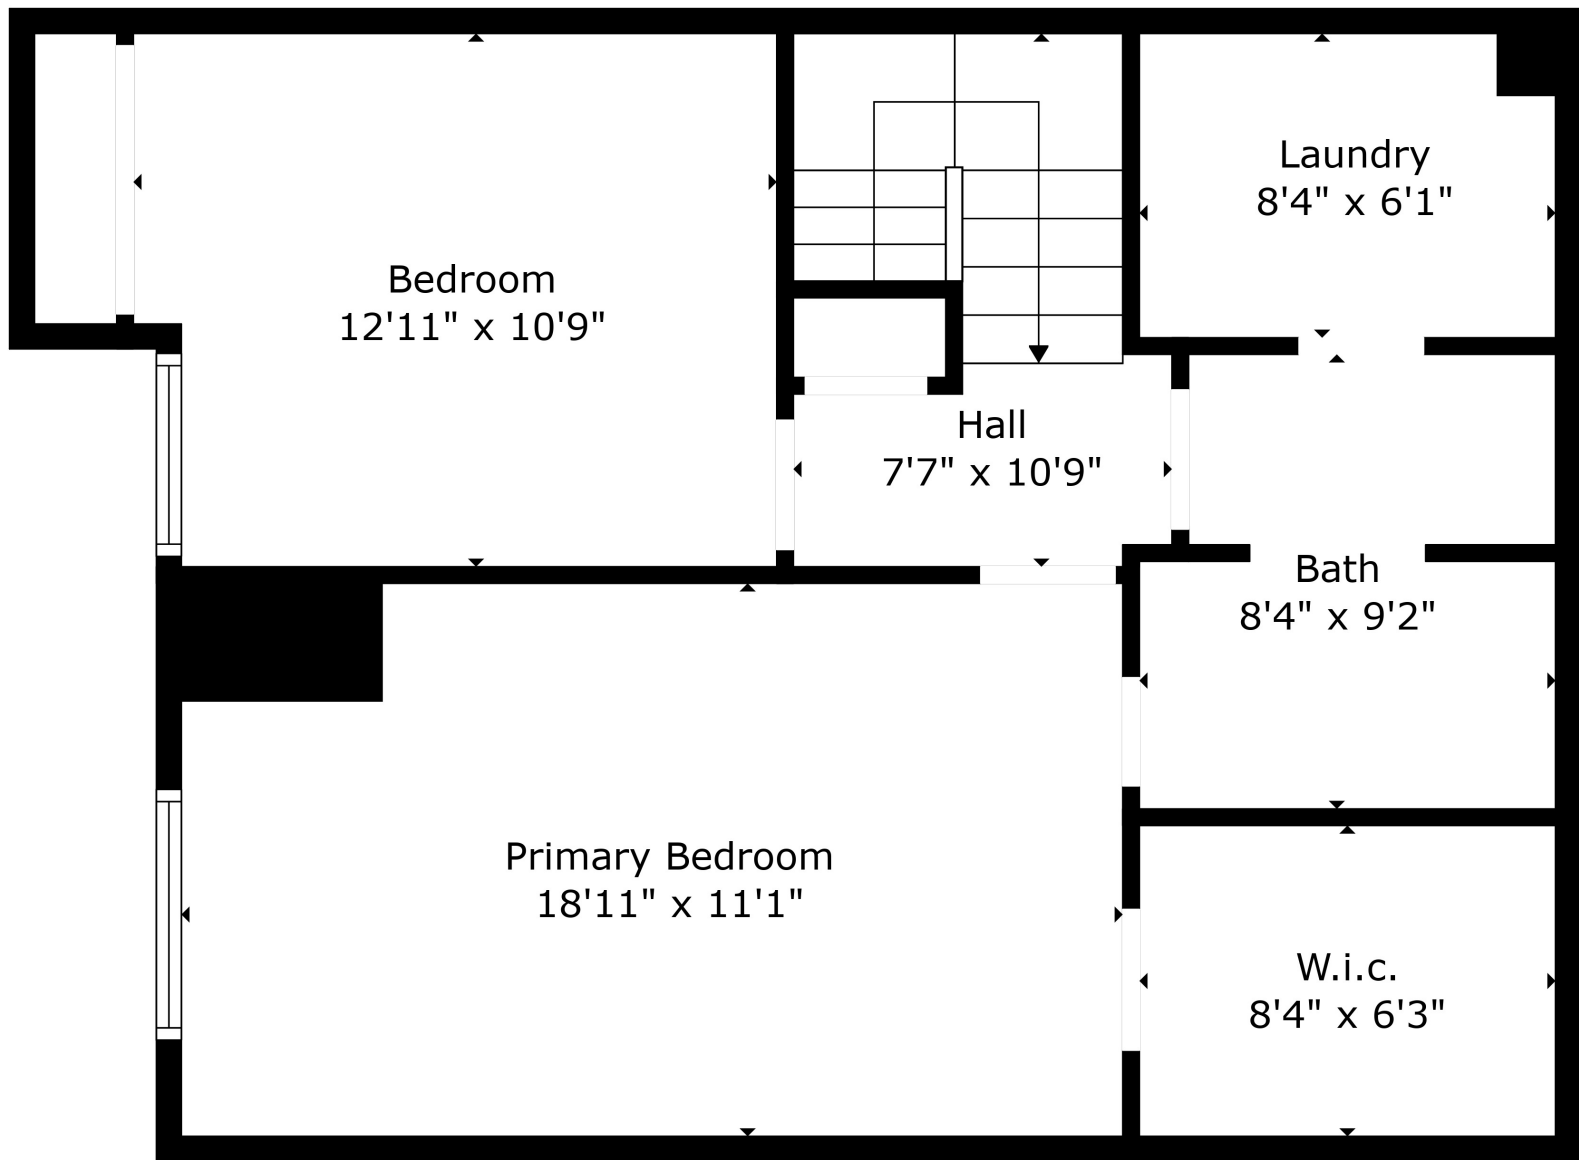

Floor 2

Floor 1

**TOTAL: 1195 sq. ft**  
 FLOOR 1: 564 sq. ft, FLOOR 2: 631 sq. ft  
 EXCLUDED AREAS: PORCH: 179 sq. ft, FIREPLACE: 8 sq. ft

**TOTAL: 1195 sq. ft**

FLOOR 1: 564 sq. ft, FLOOR 2: 631 sq. ft

EXCLUDED AREAS: PORCH: 179 sq. ft, FIREPLACE: 8 sq. ft

Created By Nordy Photography. Calculations Deemed Highly Reliable But Not Guaranteed.

**TOTAL: 1195 sq. ft**

FLOOR 1: 564 sq. ft, FLOOR 2: 631 sq. ft

EXCLUDED AREAS: PORCH: 179 sq. ft, FIREPLACE: 8 sq. ft

Created By Nordy Photography. Calculations Deemed Highly Reliable But Not Guaranteed.