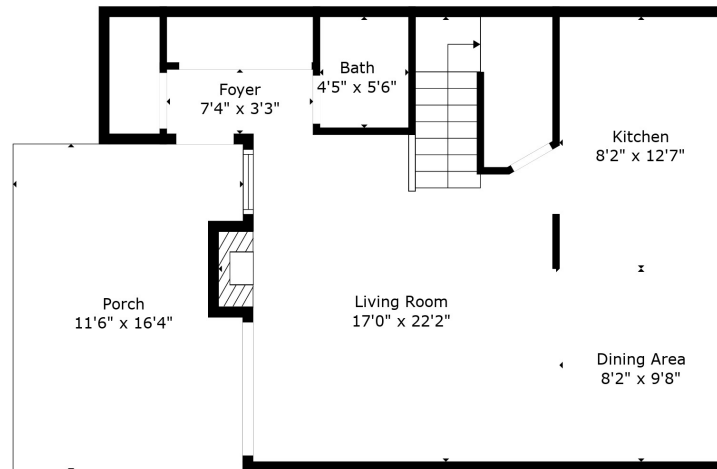

Floor 2

Floor 1

**TOTAL: 1195 sq. ft**  
 FLOOR 1: 564 sq. ft, FLOOR 2: 631 sq. ft  
 EXCLUDED AREAS: PORCH: 179 sq. ft, FIREPLACE: 8 sq. ft

**TOTAL: 1195 sq. ft**

FLOOR 1: 564 sq. ft, FLOOR 2: 631 sq. ft

EXCLUDED AREAS: PORCH: 179 sq. ft, FIREPLACE: 8 sq. ft

Created By Nordy Photography. Calculations Deemed Highly Reliable But Not Guaranteed.

**TOTAL: 1195 sq. ft**

FLOOR 1: 564 sq. ft, FLOOR 2: 631 sq. ft

EXCLUDED AREAS: PORCH: 179 sq. ft, FIREPLACE: 8 sq. ft

Created By Nordy Photography. Calculations Deemed Highly Reliable But Not Guaranteed.