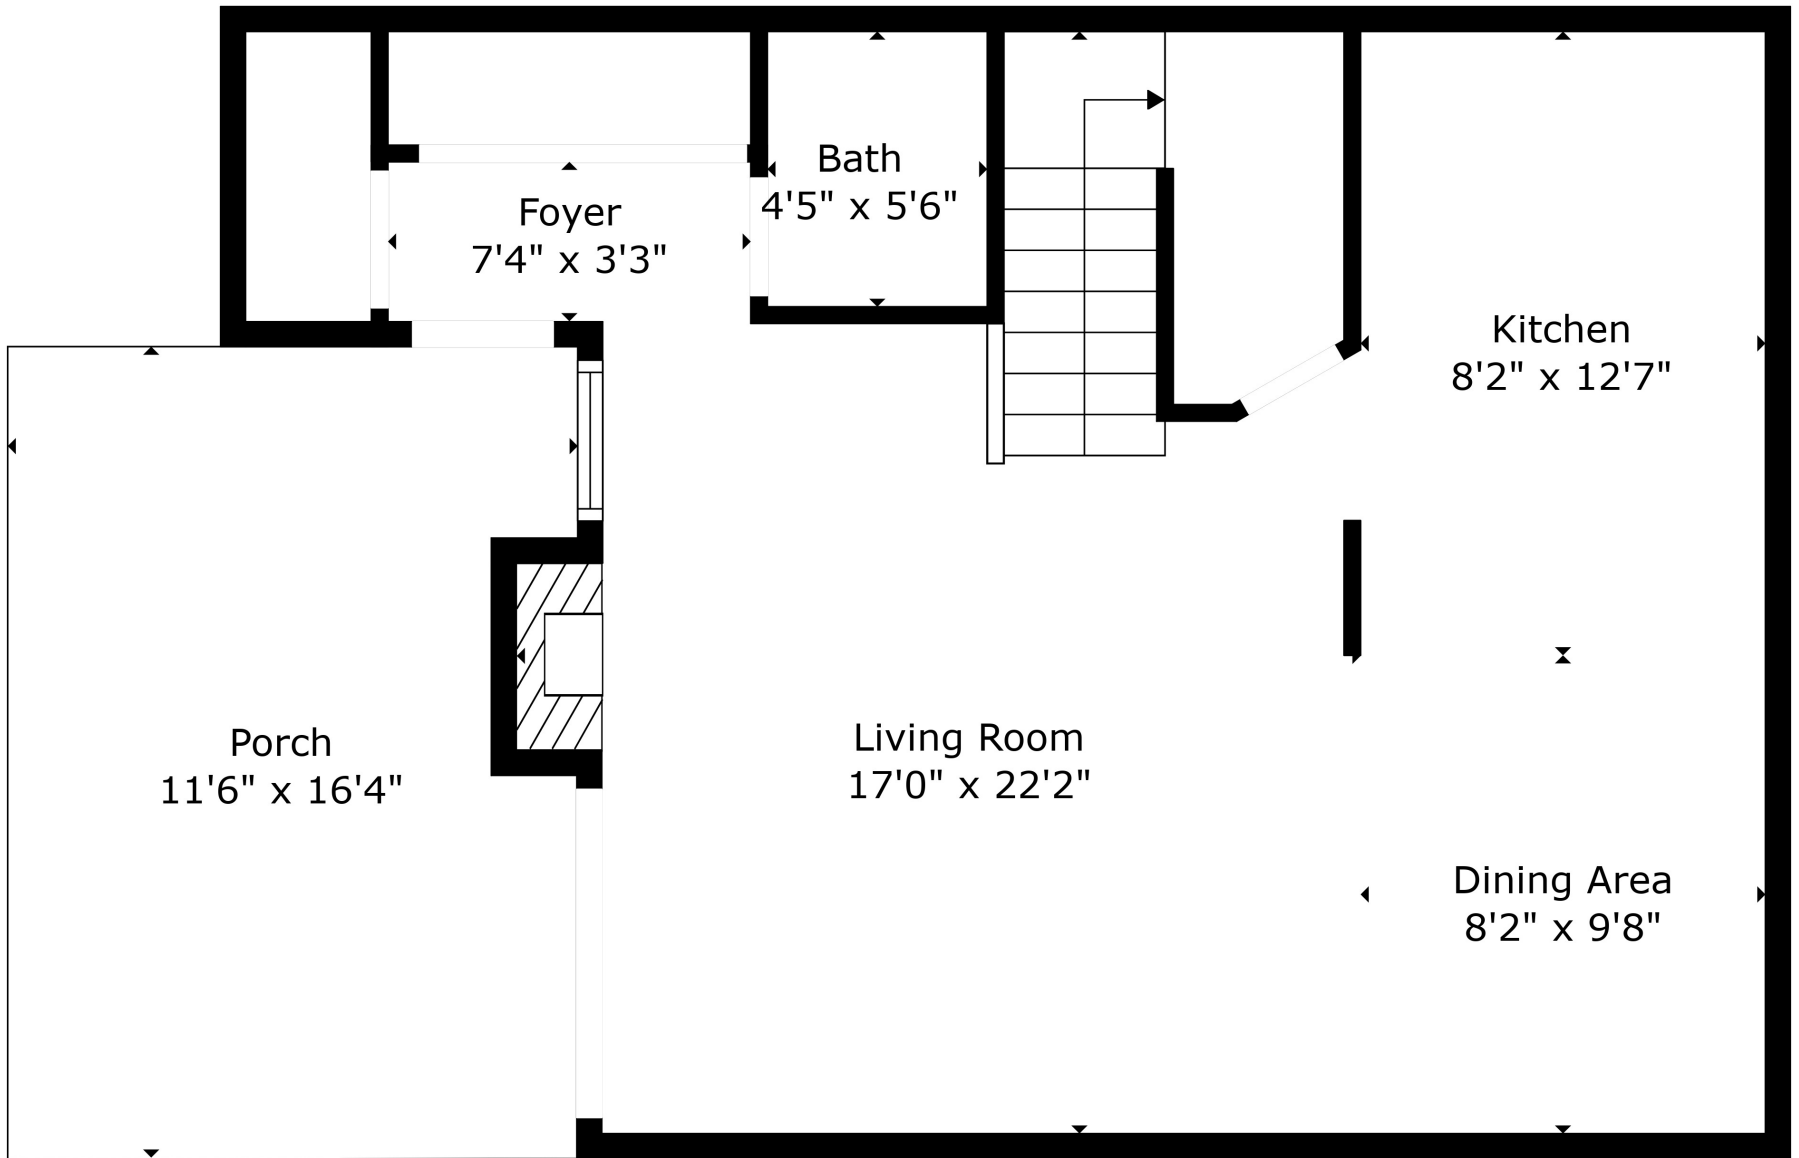

Floor 2

Floor 1

**TOTAL: 1195 sq. ft**  
 FLOOR 1: 564 sq. ft, FLOOR 2: 631 sq. ft  
 EXCLUDED AREAS: PORCH: 179 sq. ft, FIREPLACE: 8 sq. ft

**TOTAL: 1195 sq. ft**

FLOOR 1: 564 sq. ft, FLOOR 2: 631 sq. ft

EXCLUDED AREAS: PORCH: 179 sq. ft, FIREPLACE: 8 sq. ft

Created By Nordy Photography. Calculations Deemed Highly Reliable But Not Guaranteed.

**TOTAL: 1195 sq. ft**

FLOOR 1: 564 sq. ft, FLOOR 2: 631 sq. ft

EXCLUDED AREAS: PORCH: 179 sq. ft, FIREPLACE: 8 sq. ft

Created By Nordy Photography. Calculations Deemed Highly Reliable But Not Guaranteed.