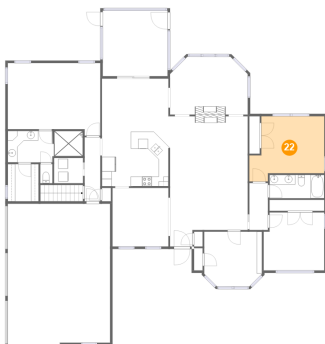

22 Floor 2 - Bedroom

Dimensions: 15'4" x 13'4"
Area: 166 sq. ft
Counted as Living Area:
Yes

Heated: Yes
Finished: Yes
Enclosed: Yes
Contiguous:
Yes
Permitted: Yes
Wet Space: No
Addition: No
Conversion: No