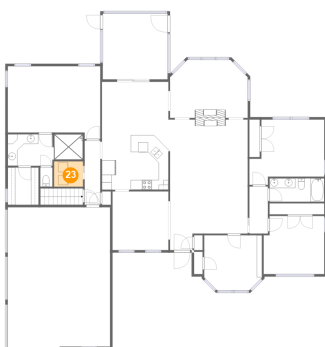

23 Floor 2 - Laundry

Dimensions: 5'11" x 5'2"
Area: 31 sq. ft
Counted as Living Area:
Yes

Heated: Yes
Finished: Yes
Enclosed: Yes
Contiguous:
Yes
Permitted: Yes
Wet Space: No
Addition: No
Conversion: No