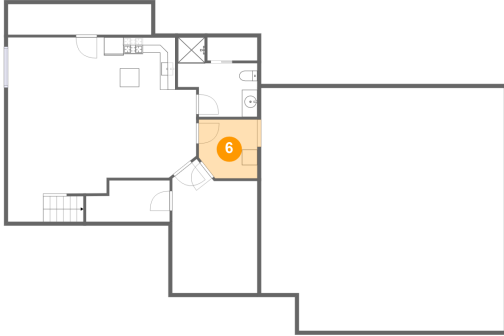

2003 Fieldcrest Road, North Cornwall Township, Lebanon, Lebanon County, Pennsylvania, United

6 Floor 1 - Electrical Room

Dimensions: 7'7" x 7'8"
Area: 57 sq. ft
Counted as Living Area: No

Heated: No
Finished: No
Enclosed: Yes
Contiguous: Yes
Permitted: Yes
Wet Space: No
Addition: No
Conversion: No