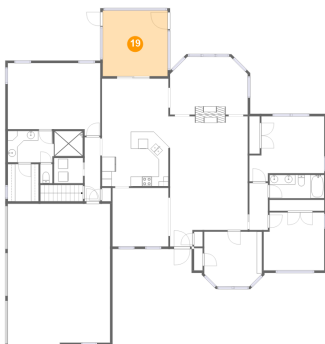

19 Floor 2 - Screened Porch

Dimensions: 13'4" x 13'5"
Area: 178 sq. ft
Counted as Living Area: No

Heated: No
Finished: Yes
Enclosed: No
Contiguous: Yes
Permitted: Yes
Wet Space: No
Addition: No
Conversion: No