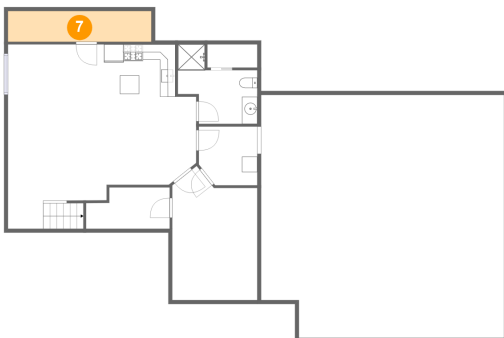

7 Floor 1 - Storage

Dimensions: 18'7" x 4'0"
Area: 75 sq. ft
Counted as Living Area: No

Heated: No
Finished: No
Enclosed: No
Contiguous: Yes
Permitted: Yes
Wet Space: No
Addition: No
Conversion: No