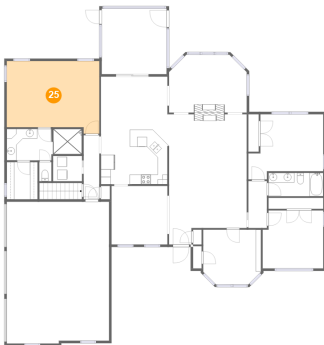

25 Floor 2 - Primary Bedroom

Dimensions: 19'0" x 14'10"
Area: 261 sq. ft
Counted as Living Area:
Yes

Heated: Yes
Finished: Yes
Enclosed: Yes
Contiguous:
Yes
Permitted: Yes
Wet Space: No
Addition: No
Conversion: No