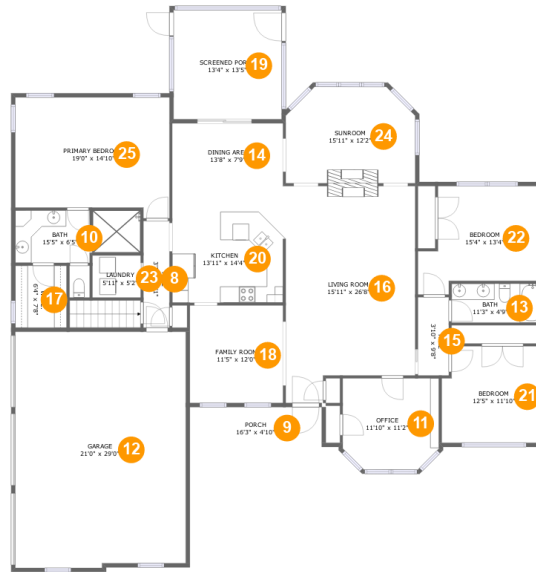

2003 Fieldcrest Road, North Cornwall Township, Lebanon, Lebanon County, Pennsylvania, United

Room Dimensions

Floor 1

Total sqft: 2053

Living area: 825

#	Room name	Dimensions	Area (sqft)	Counted as Living Area
1	Crawl Space	31'7" x 31'7"	972 sq. ft	No
2	Bath	10'4" x 10'4"	73 sq. ft	Yes
3	Bedroom	11'1" x 17'5"	169 sq. ft	Yes
4	Kitchen	9'3" x 6'10"	63 sq. ft	Yes
5	Recreation Room	24'6" x 23'11"	422 sq. ft	Yes
6	Electrical Room	7'7" x 7'8"	57 sq. ft	No
7	Storage	18'7" x 4'0"	75 sq. ft	No

2003 Fieldcrest Road, North Cornwall Township, Lebanon, Lebanon County, Pennsylvania, United

Room Dimensions

Floor 2

Total sqft: 3218

Living area: 2304

#	Room name	Dimensions	Area (sqft)	Counted as Living Area
8	Hall	3'3" x 13'1"	42 sq. ft	Yes
9	Porch	16'3" x 4'10"	79 sq. ft	No
10	Bath	15'5" x 6'5"	91 sq. ft	Yes
11	Office	11'10" x 11'2"	126 sq. ft	Yes
12	Garage	21'0" x 29'0"	602 sq. ft	No
13	Bath	11'3" x 4'9"	54 sq. ft	Yes
14	Dining Area	13'8" x 7'9"	105 sq. ft	Yes
15	Hall	3'10" x 9'8"	37 sq. ft	Yes
16	Living Room	15'11" x 26'8"	386 sq. ft	Yes
17	W.i.c.	6'4" x 7'8"	48 sq. ft	Yes
18	Family Room	11'5" x 12'0"	137 sq. ft	Yes

#	Room name	Dimensions	Area (sqft)	Counted as Living Area
19	Screened Porch	13'4" x 13'5"	178 sq. ft	No
20	Kitchen	13'11" x 14'4"	197 sq. ft	Yes
21	Bedroom	12'5" x 11'10"	143 sq. ft	Yes
22	Bedroom	15'4" x 13'4"	166 sq. ft	Yes
23	Laundry	5'11" x 5'2"	31 sq. ft	Yes
24	Sunroom	15'11" x 12'2"	178 sq. ft	Yes
25	Primary Bedroom	19'0" x 14'10"	261 sq. ft	Yes