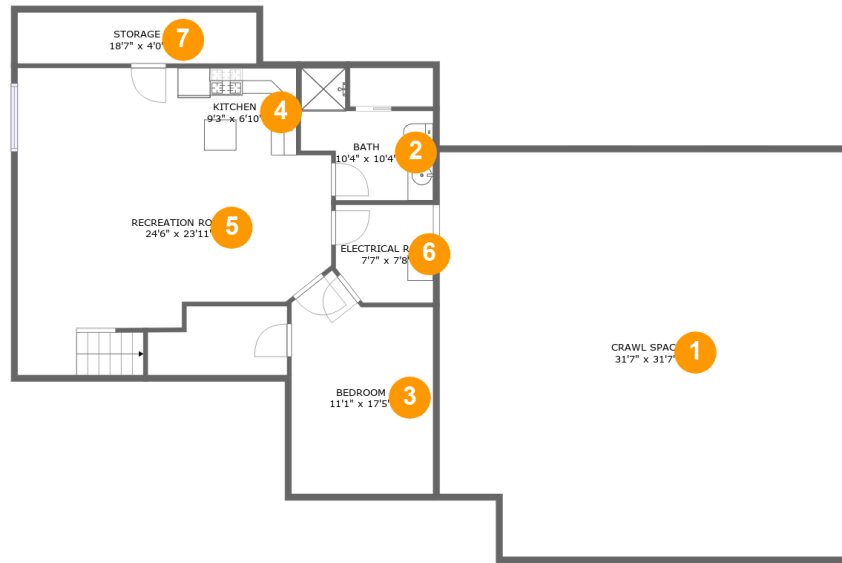

2003 Fieldcrest Road, North Cornwall Township, Lebanon, Lebanon County, Pennsylvania, United

Room Dimensions

Floor 1

Total sqft: 2053

Living area: 825

#	Room name	Dimensions	Area (sqft)	Counted as Living Area
1	Crawl Space	31'7" x 31'7"	972 sq. ft	No
2	Bath	10'4" x 10'4"	73 sq. ft	Yes
3	Bedroom	11'1" x 17'5"	169 sq. ft	Yes
4	Kitchen	9'3" x 6'10"	63 sq. ft	Yes
5	Recreation Room	24'6" x 23'11"	422 sq. ft	Yes
6	Electrical Room	7'7" x 7'8"	57 sq. ft	No
7	Storage	18'7" x 4'0"	75 sq. ft	No

2003 Fieldcrest Road, North Cornwall Township, Lebanon, Lebanon County, Pennsylvania, United

Room Dimensions

Floor 2

Total sqft: 3218

Living area: 2304

#	Room name	Dimensions	Area (sqft)	Counted as Living Area
8	Hall	3'3" x 13'1"	42 sq. ft	Yes
9	Porch	16'3" x 4'10"	79 sq. ft	No
10	Bath	15'5" x 6'5"	91 sq. ft	Yes
11	Office	11'10" x 11'2"	126 sq. ft	Yes
12	Garage	21'0" x 29'0"	602 sq. ft	No
13	Bath	11'3" x 4'9"	54 sq. ft	Yes
14	Dining Area	13'8" x 7'9"	105 sq. ft	Yes
15	Hall	3'10" x 9'8"	37 sq. ft	Yes
16	Living Room	15'11" x 26'8"	386 sq. ft	Yes
17	W.i.c.	6'4" x 7'8"	48 sq. ft	Yes
18	Family Room	11'5" x 12'0"	137 sq. ft	Yes