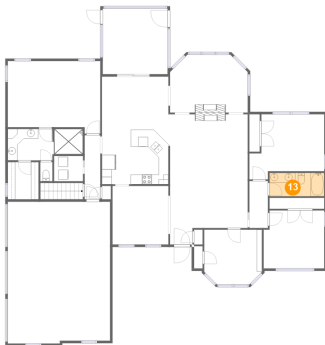

13 Floor 2 - Bath

Dimensions: 11'3" x 4'9"
Area: 54 sq. ft
Counted as Living Area:
Yes

Heated: Yes
Finished: Yes
Enclosed: Yes
Contiguous:
Yes
Permitted: Yes
Wet Space: Yes
Addition: No
Conversion: No