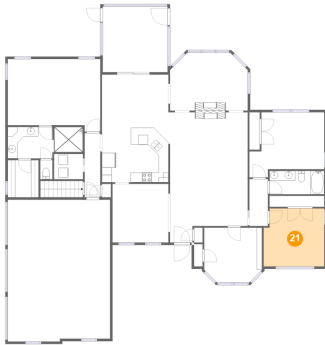

2003 Fieldcrest Road, North Cornwall Township, Lebanon, Lebanon County, Pennsylvania, United

21 Floor 2 - Bedroom

Dimensions: 12'5" x 11'10"
Area: 143 sq. ft
Counted as Living Area:
Yes

Heated: Yes
Finished: Yes
Enclosed: Yes
Contiguous:
Yes
Permitted: Yes
Wet Space: No
Addition: No
Conversion: No