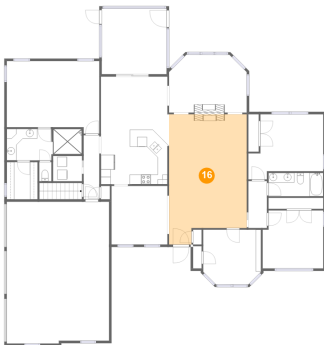

16 Floor 2 - Living Room

Dimensions: 15'11" x 26'8"
Area: 386 sq. ft
Counted as Living Area:
Yes

Heated: Yes
Finished: Yes
Enclosed: Yes
Contiguous:
Yes
Permitted: Yes
Wet Space: No
Addition: No
Conversion: No