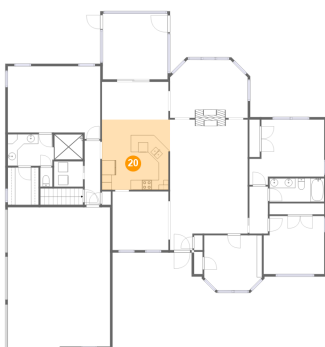

20 Floor 2 - Kitchen

Dimensions: 13'11" x 14'4"
Area: 197 sq. ft
Counted as Living Area:
Yes

Heated: Yes
Finished: Yes
Enclosed: Yes
Contiguous:
Yes
Permitted: Yes
Wet Space: No
Addition: No
Conversion: No