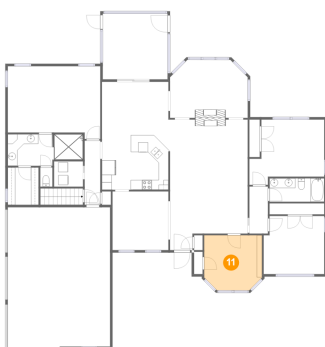

9 Floor 2 - Porch

Dimensions: 16'3" x 4'10"
Area: 79 sq. ft
Counted as Living Area: No

Heated: No
Finished: Yes
Enclosed: No
Contiguous: Yes
Permitted: Yes
Wet Space: No
Addition: No
Conversion: No

10 Floor 2 - Bath

Dimensions: 15'5" x 6'5"
Area: 91 sq. ft
Counted as Living Area:
Yes

Heated: Yes
Finished: Yes
Enclosed: Yes
Contiguous:
Yes
Permitted: Yes
Wet Space: Yes
Addition: No
Conversion: No

11 Floor 2 - Office