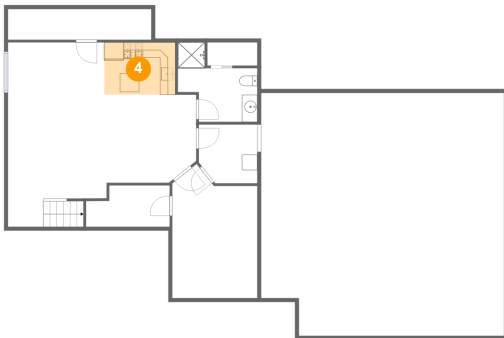

4 Floor 1 - Kitchen

Dimensions: 9'3" x 6'10"
Area: 63 sq. ft
Counted as Living Area:
Yes

Heated: Yes
Finished: Yes
Enclosed: Yes
Contiguous:
Yes
Permitted: Yes
Wet Space: No
Addition: No
Conversion: No