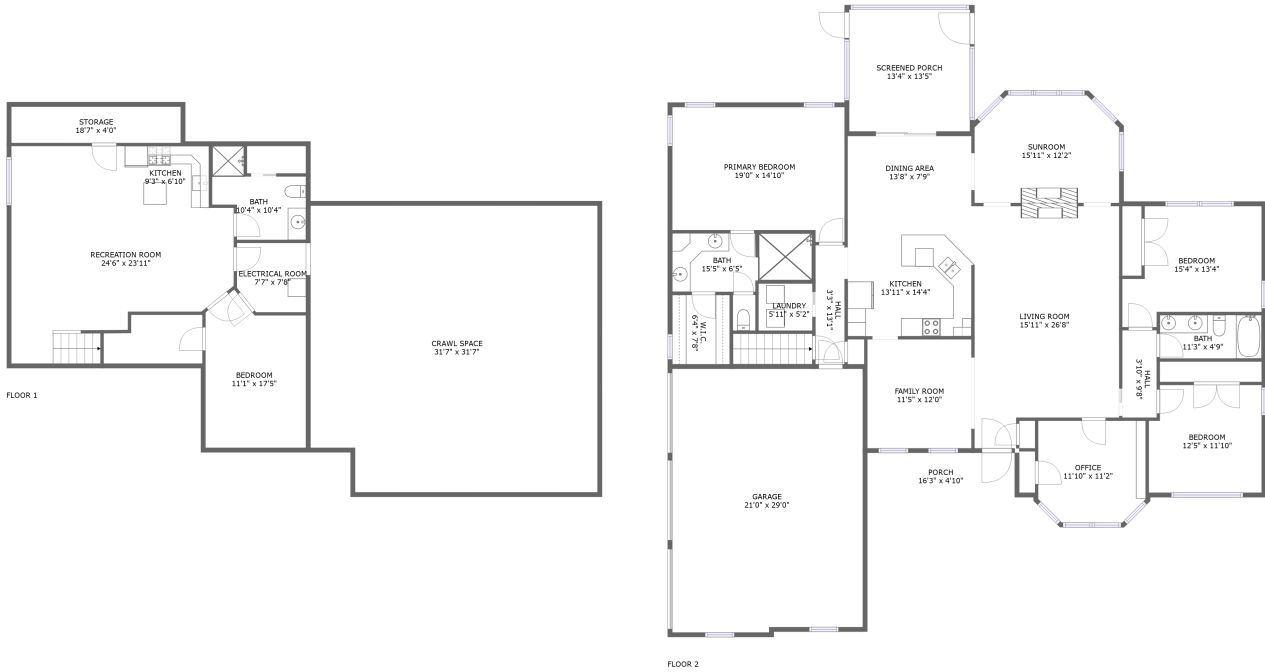

2003 Fieldcrest Road, North Cornwall Township, Lebanon, Lebanon County, Pennsylvania, United

Property Summary

1 garages   **4** bedrooms   **2** bathrooms   **1** half baths

2 floors   **3,129** Gross Living Area sqft   **5,271** total sqft