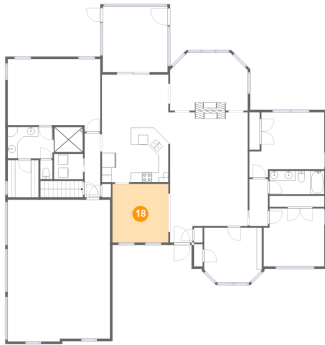

2003 Fieldcrest Road, North Cornwall Township, Lebanon, Lebanon County, Pennsylvania, United

18 Floor 2 - Family Room

Dimensions: 11'5" x 12'0"
Area: 137 sq. ft
Counted as Living Area:
Yes

Heated: Yes
Finished: Yes
Enclosed: Yes
Contiguous:
Yes
Permitted: Yes
Wet Space: No
Addition: No
Conversion: No