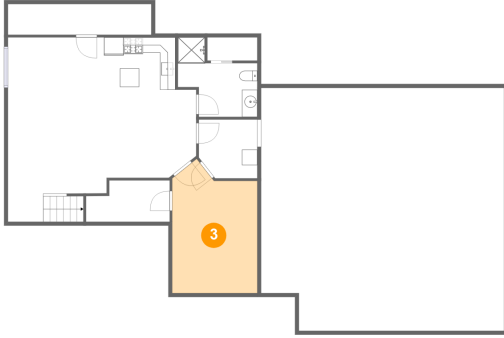

2 Floor 1 - Bath

Dimensions: 10'4" x 10'4"
Area: 73 sq. ft
Counted as Living Area:
Yes

Heated: Yes
Finished: Yes
Enclosed: Yes
Contiguous:
Yes
Permitted: Yes
Wet Space: Yes
Addition: No
Conversion: No

2003 Fieldcrest Road, North Cornwall Township, Lebanon, Lebanon County, Pennsylvania, United

3 Floor 1 - Bedroom

Dimensions: 11'1" x 17'5"
Area: 169 sq. ft
Counted as Living Area:
Yes

Heated: Yes
Finished: Yes
Enclosed: Yes
Contiguous:
Yes
Permitted: Yes
Wet Space: No
Addition: No
Conversion: No