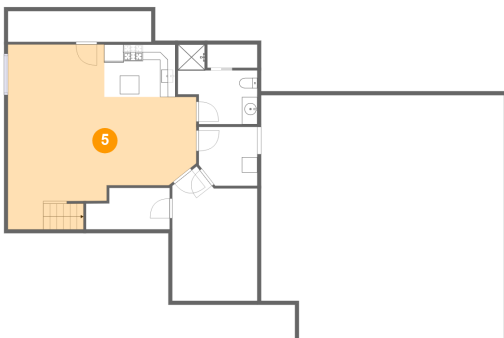

3 Floor 1 - Bedroom

Dimensions: 11'1" x 17'5"
Area: 169 sq. ft
Counted as Living Area:
Yes

Heated: Yes
Finished: Yes
Enclosed: Yes
Contiguous:
Yes
Permitted: Yes
Wet Space: No
Addition: No
Conversion: No

4 Floor 1 - Kitchen

Dimensions: 9'3" x 6'10"
Area: 63 sq. ft
Counted as Living Area:
Yes

Heated: Yes
Finished: Yes
Enclosed: Yes
Contiguous:
Yes
Permitted: Yes
Wet Space: No
Addition: No
Conversion: No

5 Floor 1 - Recreation Room