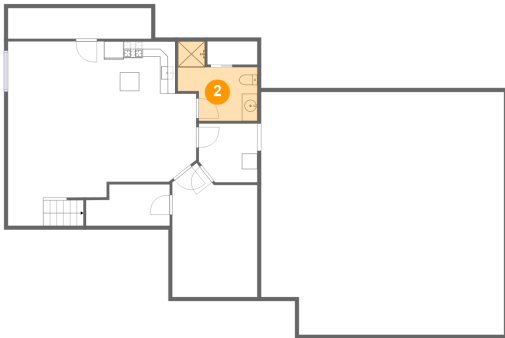

#	Room name	Dimensions	Area (sqft)	Counted as Living Area
19	Screened Porch	13'4" x 13'5"	178 sq. ft	No
20	Kitchen	13'11" x 14'4"	197 sq. ft	Yes
21	Bedroom	12'5" x 11'10"	143 sq. ft	Yes
22	Bedroom	15'4" x 13'4"	166 sq. ft	Yes
23	Laundry	5'11" x 5'2"	31 sq. ft	Yes
24	Sunroom	15'11" x 12'2"	178 sq. ft	Yes
25	Primary Bedroom	19'0" x 14'10"	261 sq. ft	Yes

2003 Fieldcrest Road, North Cornwall Township, Lebanon, Lebanon County, Pennsylvania, United

1 Floor 1 - Crawl Space

Dimensions: 31'7" x 31'7"
Area: 972 sq. ft
Counted as Living Area: No

Heated: No
Finished: No
Enclosed: No
Contiguous: Yes
Permitted: No
Wet Space: No
Addition: No
Conversion: No

2 Floor 1 - Bath

Dimensions: 10'4" x 10'4"
Area: 73 sq. ft
Counted as Living Area:
Yes

Heated: Yes
Finished: Yes
Enclosed: Yes
Contiguous:
Yes
Permitted: Yes
Wet Space: Yes
Addition: No
Conversion: No

2003 Fieldcrest Road, North Cornwall Township, Lebanon, Lebanon County, Pennsylvania, United