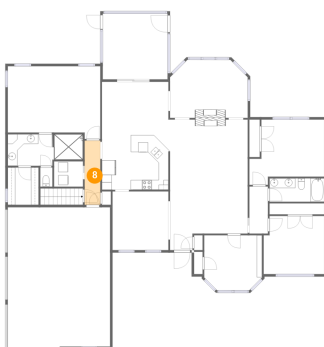

8 Floor 2 - Hall

Dimensions: 3'3" x 13'1"
Area: 42 sq. ft
Counted as Living Area: Yes

Heated: Yes
Finished: Yes
Enclosed: Yes
Contiguous: Yes
Permitted: Yes
Wet Space: No
Addition: No
Conversion: No