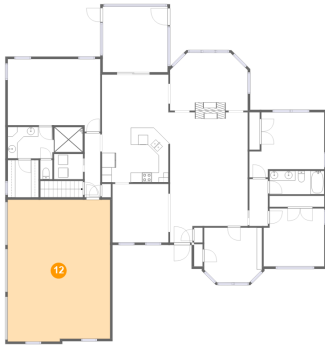

2003 Fieldcrest Road, North Cornwall Township, Lebanon, Lebanon County, Pennsylvania, United

12 Floor 2 - Garage

Dimensions: 21'0" x 29'0"
Area: 602 sq. ft
Counted as Living Area: No

Heated: No
Finished: No
Enclosed: Yes
Contiguous: Yes
Permitted: Yes
Wet Space: No
Addition: No
Conversion: No