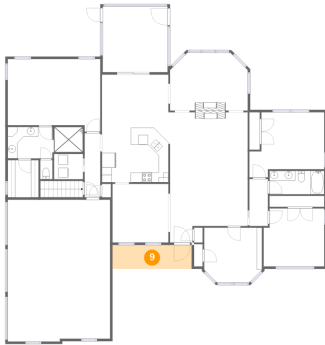

2003 Fieldcrest Road, North Cornwall Township, Lebanon, Lebanon County, Pennsylvania, United

9 Floor 2 - Porch

Dimensions: 16'3" x 4'10"
Area: 79 sq. ft
Counted as Living Area: No

Heated: No
Finished: Yes
Enclosed: No
Contiguous: Yes
Permitted: Yes
Wet Space: No
Addition: No
Conversion: No