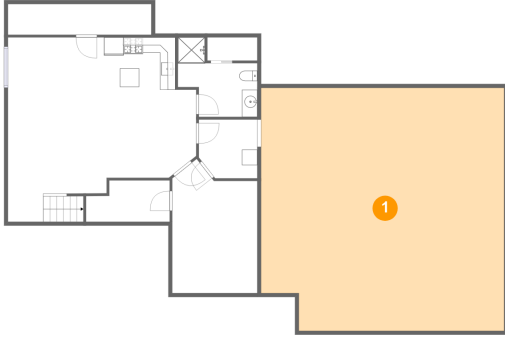

2003 Fieldcrest Road, North Cornwall Township, Lebanon, Lebanon County, Pennsylvania, United

1 Floor 1 - Crawl Space

Dimensions: 31'7" x 31'7"
Area: 972 sq. ft
Counted as Living Area: No

Heated: No
Finished: No
Enclosed: No
Contiguous: Yes
Permitted: No
Wet Space: No
Addition: No
Conversion: No