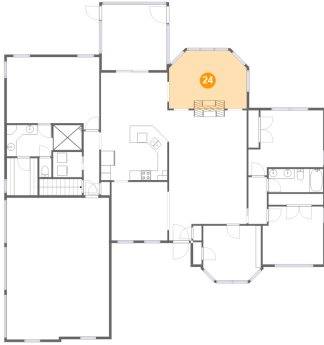

2003 Fieldcrest Road, North Cornwall Township, Lebanon, Lebanon County, Pennsylvania, United

24 Floor 2 - Sunroom

Dimensions: 15'11" x 12'2"
Area: 178 sq. ft
Counted as Living Area:
Yes

Heated: Yes
Finished: Yes
Enclosed: Yes
Contiguous:
Yes
Permitted: Yes
Wet Space: No
Addition: No
Conversion: No