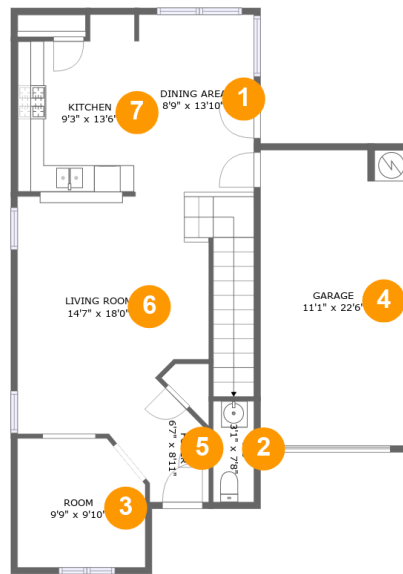

2650 Skyview Grove Court, Houston, Texas 77047, United States

FLOOR 1

FLOOR 2

Property summary

 **1** Garages

 **3** Bedrooms

 **2** Bathrooms

 **1** Half baths

 **2** Floors

 **1,825** Gross living area sqft

 **2,097** Total sqft

2650 Skyview Grove Court, Houston, Texas 77047, United States

Room dimensions

Floor 1

Total sqft: 1048 Living area: 776

#		Dimensions	sqft	Counted as living area
1	Dining Area	8'9" x 13'10"	121 sq. ft	Yes
2	WC	3'1" x 7'8"	24 sq. ft	Yes
3	Room	9'9" x 9'10"	90 sq. ft	Yes
4	Garage	11'1" x 22'6"	248 sq. ft	No
5	Foyer	6'7" x 8'11"	46 sq. ft	Yes
6	Living Room	14'7" x 18'0"	282 sq. ft	Yes
7	Kitchen	9'3" x 13'6"	115 sq. ft	Yes

2650 Skyview Grove Court, Houston, Texas 77047, United States

Room dimensions

Floor 2

Total sqft: 1049 Living area: 1049

#		Dimensions	sqft	Counted as living area
8	Primary Bedroom	13'0" x 13'6"	176 sq. ft	Yes
9	Bedroom	11'3" x 12'0"	118 sq. ft	Yes
10	Bath	4'8" x 10'5"	53 sq. ft	Yes
11	Bedroom	9'9" x 10'6"	98 sq. ft	Yes
12	W.I.C.	5'8" x 6'4"	34 sq. ft	Yes
13	Hall	9'0" x 10'2"	132 sq. ft	Yes
14	Laundry	5'6" x 5'6"	30 sq. ft	Yes
15	Room	12'4" x 17'4"	171 sq. ft	Yes
16	Bath	7'11" x 7'11"	62 sq. ft	Yes

2650 Skyview Grove Court, Houston, Texas 77047, United States

1 Floor 1 - Dining Area

Dimensions: 8'9" x 13'10"
Area: 121 sq. ft
Counted as living area: Yes

Heated: Yes
Finished: Yes
Enclosed: Yes
Contiguous: Yes
Permitted: Yes
Wet space: No
Addition: No
Conversion: No