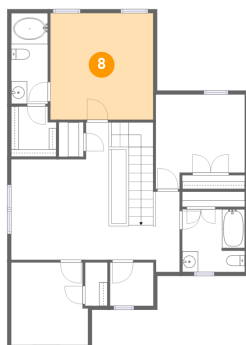

Heated: Yes
Finished: Yes
Enclosed: Yes
Contiguous: Yes
Permitted: Yes
Wet space: No
Addition: No
Conversion: No

2650 Skyview Grove Court, Houston, Texas 77047, United States

6 Floor 1 - Living Room

Dimensions: 14'7" x 18'0"
Area: 282 sq. ft
Counted as living area: Yes

Heated: Yes
Finished: Yes
Enclosed: Yes
Contiguous: Yes
Permitted: Yes
Wet space: No
Addition: No
Conversion: No

7 Floor 1 - Kitchen

Dimensions: 9'3" x 13'6"
Area: 115 sq. ft
Counted as living area: Yes

Heated: Yes
Finished: Yes
Enclosed: Yes
Contiguous: Yes
Permitted: Yes
Wet space: No
Addition: No
Conversion: No

8 Floor 2 - Primary Bedroom

Dimensions: 13'0" x 13'6"
Area: 176 sq. ft
Counted as living area: Yes

Heated: Yes
Finished: Yes
Enclosed: Yes
Contiguous: Yes
Permitted: Yes
Wet space: No
Addition: No
Conversion: No

2650 Skyview Grove Court, Houston, Texas 77047, United States

9 Floor 2 - Bedroom

Dimensions: 11'3" x 12'0"
Area: 118 sq. ft
Counted as living area: Yes