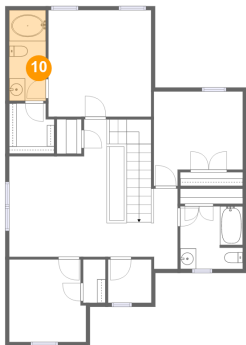

Heated: Yes
Finished: Yes
Enclosed: Yes
Contiguous: Yes
Permitted: Yes
Wet space: No
Addition: No
Conversion: No

2650 Skyview Grove Court, Houston, Texas 77047, United States

9 Floor 2 - Bedroom

Dimensions: 11'3" x 12'0"
Area: 118 sq. ft
Counted as living area: Yes

Heated: Yes
Finished: Yes
Enclosed: Yes
Contiguous: Yes
Permitted: Yes
Wet space: No
Addition: No
Conversion: No

10 Floor 2 - Bath

Dimensions: 4'8" x 10'5"
Area: 53 sq. ft
Counted as living area: Yes

Heated: Yes
Finished: Yes
Enclosed: Yes
Contiguous: Yes
Permitted: Yes
Wet space: Yes
Addition: No
Conversion: No