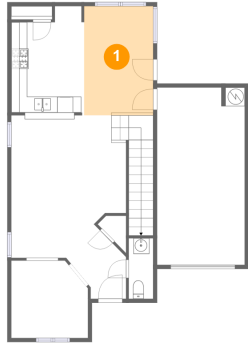

 **2** Floors

 **1,825** Gross living area sqft

 **2,097** Total sqft

2650 Skyview Grove Court, Houston, Texas 77047, United States

Room dimensions

Floor 1

Total sqft: 1048 Living area: 776

#		Dimensions	sqft	Counted as living area
1	Dining Area	8'9" x 13'10"	121 sq. ft	Yes
2	WC	3'1" x 7'8"	24 sq. ft	Yes
3	Room	9'9" x 9'10"	90 sq. ft	Yes
4	Garage	11'1" x 22'6"	248 sq. ft	No
5	Foyer	6'7" x 8'11"	46 sq. ft	Yes
6	Living Room	14'7" x 18'0"	282 sq. ft	Yes
7	Kitchen	9'3" x 13'6"	115 sq. ft	Yes

2650 Skyview Grove Court, Houston, Texas 77047, United States

Room dimensions

Floor 2

Total sqft: 1049 Living area: 1049

#		Dimensions	sqft	Counted as living area
8	Primary Bedroom	13'0" x 13'6"	176 sq. ft	Yes
9	Bedroom	11'3" x 12'0"	118 sq. ft	Yes
10	Bath	4'8" x 10'5"	53 sq. ft	Yes
11	Bedroom	9'9" x 10'6"	98 sq. ft	Yes
12	W.I.C.	5'8" x 6'4"	34 sq. ft	Yes
13	Hall	9'0" x 10'2"	132 sq. ft	Yes
14	Laundry	5'6" x 5'6"	30 sq. ft	Yes
15	Room	12'4" x 17'4"	171 sq. ft	Yes
16	Bath	7'11" x 7'11"	62 sq. ft	Yes

2650 Skyview Grove Court, Houston, Texas 77047, United States

1 Floor 1 - Dining Area

Dimensions: 8'9" x 13'10"
Area: 121 sq. ft
Counted as living area: Yes

Heated: Yes
Finished: Yes
Enclosed: Yes
Contiguous: Yes
Permitted: Yes
Wet space: No
Addition: No
Conversion: No

2 Floor 1 - WC

Dimensions: 3'1" x 7'8"
Area: 24 sq. ft
Counted as living area: Yes

Heated: Yes
Finished: Yes
Enclosed: Yes
Contiguous: Yes
Permitted: Yes
Wet space: Yes
Addition: No
Conversion: No

2650 Skyview Grove Court, Houston, Texas 77047, United States