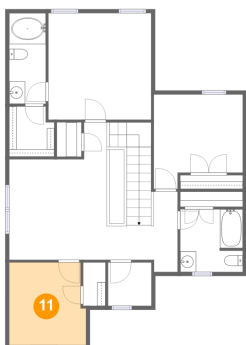

Heated: Yes
Finished: Yes
Enclosed: Yes
Contiguous: Yes
Permitted: Yes
Wet space: No
Addition: No
Conversion: No

2650 Skyview Grove Court, Houston, Texas 77047, United States

9 Floor 2 - Bedroom

Dimensions: 11'3" x 12'0"
Area: 118 sq. ft
Counted as living area: Yes

Heated: Yes
Finished: Yes
Enclosed: Yes
Contiguous: Yes
Permitted: Yes
Wet space: No
Addition: No
Conversion: No

10 Floor 2 - Bath

Dimensions: 4'8" x 10'5"
Area: 53 sq. ft
Counted as living area: Yes

Heated: Yes
Finished: Yes
Enclosed: Yes
Contiguous: Yes
Permitted: Yes
Wet space: Yes
Addition: No
Conversion: No

11 Floor 2 - Bedroom

Dimensions: 9'9" x 10'6"
Area: 98 sq. ft
Counted as living area: Yes

Heated: Yes
Finished: Yes
Enclosed: Yes
Contiguous: Yes
Permitted: Yes
Wet space: No
Addition: No
Conversion: No

2650 Skyview Grove Court, Houston, Texas 77047, United States

12 Floor 2 - W.I.C.

Dimensions: 5'8" x 6'4"
Area: 34 sq. ft
Counted as living area: Yes

Heated: Yes
Finished: Yes
Enclosed: Yes
Contiguous: Yes
Permitted: Yes
Wet space: No
Addition: No
Conversion: No