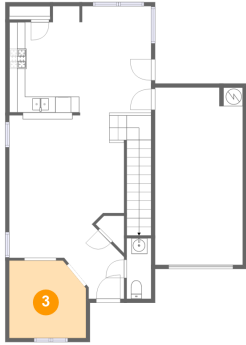

2650 Skyview Grove Court, Houston, Texas 77047, United States

1 Floor 1 - Dining Area

Dimensions: 8'9" x 13'10"
Area: 121 sq. ft
Counted as living area: Yes

Heated: Yes
Finished: Yes
Enclosed: Yes
Contiguous: Yes
Permitted: Yes
Wet space: No
Addition: No
Conversion: No

2 Floor 1 - WC

Dimensions: 3'1" x 7'8"
Area: 24 sq. ft
Counted as living area: Yes

Heated: Yes
Finished: Yes
Enclosed: Yes
Contiguous: Yes
Permitted: Yes
Wet space: Yes
Addition: No
Conversion: No

2650 Skyview Grove Court, Houston, Texas 77047, United States

3 Floor 1 - Room

Dimensions: 9'9" x 9'10"
Area: 90 sq. ft
Counted as living area: Yes

Heated: Yes
Finished: Yes
Enclosed: Yes
Contiguous: Yes
Permitted: Yes
Wet space: No
Addition: No
Conversion: No

4 Floor 1 - Garage

Dimensions: 11'1" x 22'6"
Area: 248 sq. ft
Counted as living area: No

Heated: No
Finished: No
Enclosed: Yes
Contiguous: Yes
Permitted: Yes
Wet space: No
Addition: No
Conversion: No

5 Floor 1 - Foyer

Dimensions: 6'7" x 8'11"
Area: 46 sq. ft
Counted as living area: Yes