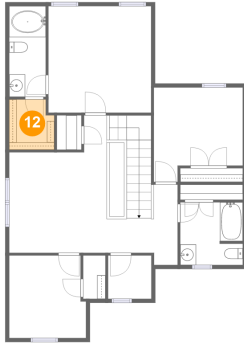

Heated: Yes
Finished: Yes
Enclosed: Yes
Contiguous: Yes
Permitted: Yes
Wet space: No
Addition: No
Conversion: No

10 Floor 2 - Bath

Dimensions: 4'8" x 10'5"
Area: 53 sq. ft
Counted as living area: Yes

Heated: Yes
Finished: Yes
Enclosed: Yes
Contiguous: Yes
Permitted: Yes
Wet space: Yes
Addition: No
Conversion: No

11 Floor 2 - Bedroom

Dimensions: 9'9" x 10'6"
Area: 98 sq. ft
Counted as living area: Yes

Heated: Yes
Finished: Yes
Enclosed: Yes
Contiguous: Yes
Permitted: Yes
Wet space: No
Addition: No
Conversion: No

2650 Skyview Grove Court, Houston, Texas 77047, United States

12 Floor 2 - W.I.C.

Dimensions: 5'8" x 6'4"
Area: 34 sq. ft
Counted as living area: Yes

Heated: Yes
Finished: Yes
Enclosed: Yes
Contiguous: Yes
Permitted: Yes
Wet space: No
Addition: No
Conversion: No