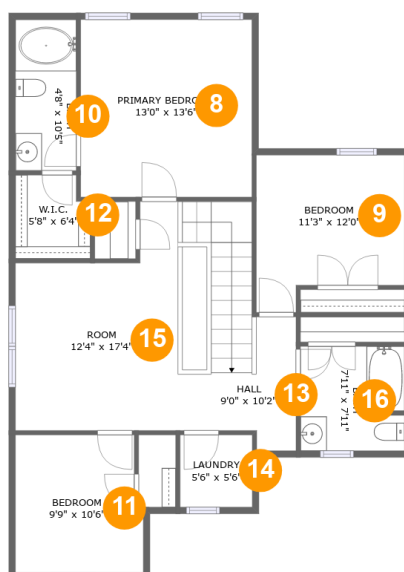

 **2** Floors

 **1,825** Gross living area sqft

 **2,097** Total sqft

2650 Skyview Grove Court, Houston, Texas 77047, United States

Room dimensions

Floor 1

Total sqft: 1048 Living area: 776

#		Dimensions	sqft	Counted as living area
1	Dining Area	8'9" x 13'10"	121 sq. ft	Yes
2	WC	3'1" x 7'8"	24 sq. ft	Yes
3	Room	9'9" x 9'10"	90 sq. ft	Yes
4	Garage	11'1" x 22'6"	248 sq. ft	No
5	Foyer	6'7" x 8'11"	46 sq. ft	Yes
6	Living Room	14'7" x 18'0"	282 sq. ft	Yes
7	Kitchen	9'3" x 13'6"	115 sq. ft	Yes

2650 Skyview Grove Court, Houston, Texas 77047, United States

Room dimensions

Floor 2

Total sqft: 1049 Living area: 1049

#		Dimensions	sqft	Counted as living area
8	Primary Bedroom	13'0" x 13'6"	176 sq. ft	Yes
9	Bedroom	11'3" x 12'0"	118 sq. ft	Yes
10	Bath	4'8" x 10'5"	53 sq. ft	Yes
11	Bedroom	9'9" x 10'6"	98 sq. ft	Yes
12	W.I.C.	5'8" x 6'4"	34 sq. ft	Yes
13	Hall	9'0" x 10'2"	132 sq. ft	Yes
14	Laundry	5'6" x 5'6"	30 sq. ft	Yes
15	Room	12'4" x 17'4"	171 sq. ft	Yes
16	Bath	7'11" x 7'11"	62 sq. ft	Yes

2650 Skyview Grove Court, Houston, Texas 77047, United States

1 Floor 1 - Dining Area

Dimensions: 8'9" x 13'10"
Area: 121 sq. ft
Counted as living area: Yes

Heated: Yes
Finished: Yes
Enclosed: Yes
Contiguous: Yes
Permitted: Yes
Wet space: No
Addition: No
Conversion: No

2 Floor 1 - WC

Dimensions: 3'1" x 7'8"
Area: 24 sq. ft
Counted as living area: Yes

Heated: Yes
Finished: Yes
Enclosed: Yes
Contiguous: Yes
Permitted: Yes
Wet space: Yes
Addition: No
Conversion: No

2650 Skyview Grove Court, Houston, Texas 77047, United States