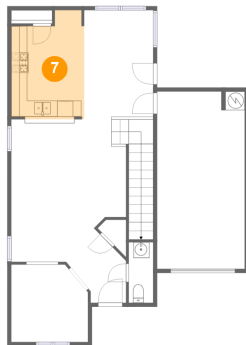

Dimensions: 11'1" x 22'6"
Area: 248 sq. ft
Counted as living area: No

Heated: No
Finished: No
Enclosed: Yes
Contiguous: Yes
Permitted: Yes
Wet space: No
Addition: No
Conversion: No

5 Floor 1 - Foyer

Dimensions: 6'7" x 8'11"
Area: 46 sq. ft
Counted as living area: Yes

Heated: Yes
Finished: Yes
Enclosed: Yes
Contiguous: Yes
Permitted: Yes
Wet space: No
Addition: No
Conversion: No

2650 Skyview Grove Court, Houston, Texas 77047, United States

6 Floor 1 - Living Room

Dimensions: 14'7" x 18'0"
Area: 282 sq. ft
Counted as living area: Yes

Heated: Yes
Finished: Yes
Enclosed: Yes
Contiguous: Yes
Permitted: Yes
Wet space: No
Addition: No
Conversion: No

7 Floor 1 - Kitchen

Dimensions: 9'3" x 13'6"
Area: 115 sq. ft
Counted as living area: Yes