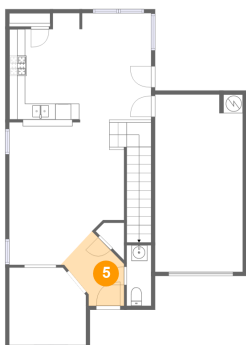

2 Floor 1 - WC

Dimensions: 3'1" x 7'8"
Area: 24 sq. ft
Counted as living area: Yes

Heated: Yes
Finished: Yes
Enclosed: Yes
Contiguous: Yes
Permitted: Yes
Wet space: Yes
Addition: No
Conversion: No

2650 Skyview Grove Court, Houston, Texas 77047, United States

3 Floor 1 - Room

Dimensions: 9'9" x 9'10"
Area: 90 sq. ft
Counted as living area: Yes

Heated: Yes
Finished: Yes
Enclosed: Yes
Contiguous: Yes
Permitted: Yes
Wet space: No
Addition: No
Conversion: No

4 Floor 1 - Garage

Dimensions: 11'1" x 22'6"
Area: 248 sq. ft
Counted as living area: No

Heated: No
Finished: No
Enclosed: Yes
Contiguous: Yes
Permitted: Yes
Wet space: No
Addition: No
Conversion: No

5 Floor 1 - Foyer

Dimensions: 6'7" x 8'11"
Area: 46 sq. ft
Counted as living area: Yes

Heated: Yes
Finished: Yes
Enclosed: Yes
Contiguous: Yes
Permitted: Yes
Wet space: No
Addition: No
Conversion: No

2650 Skyview Grove Court, Houston, Texas 77047, United States

6 Floor 1 - Living Room

Dimensions: 14'7" x 18'0"
Area: 282 sq. ft
Counted as living area: Yes