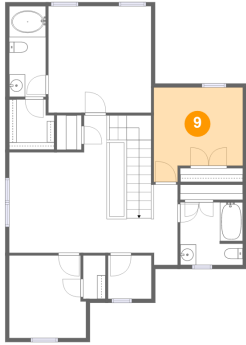

Heated: Yes
Finished: Yes
Enclosed: Yes
Contiguous: Yes
Permitted: Yes
Wet space: No
Addition: No
Conversion: No

7 Floor 1 - Kitchen

Dimensions: 9'3" x 13'6"
Area: 115 sq. ft
Counted as living area: Yes

Heated: Yes
Finished: Yes
Enclosed: Yes
Contiguous: Yes
Permitted: Yes
Wet space: No
Addition: No
Conversion: No

8 Floor 2 - Primary Bedroom

Dimensions: 13'0" x 13'6"
Area: 176 sq. ft
Counted as living area: Yes

Heated: Yes
Finished: Yes
Enclosed: Yes
Contiguous: Yes
Permitted: Yes
Wet space: No
Addition: No
Conversion: No

2650 Skyview Grove Court, Houston, Texas 77047, United States

9 Floor 2 - Bedroom

Dimensions: 11'3" x 12'0"
Area: 118 sq. ft
Counted as living area: Yes

Heated: Yes
Finished: Yes
Enclosed: Yes
Contiguous: Yes
Permitted: Yes
Wet space: No
Addition: No
Conversion: No

10 Floor 2 - Bath

Dimensions: 4'8" x 10'5"
Area: 53 sq. ft
Counted as living area: Yes

Heated: Yes
Finished: Yes
Enclosed: Yes
Contiguous: Yes
Permitted: Yes
Wet space: Yes
Addition: No
Conversion: No