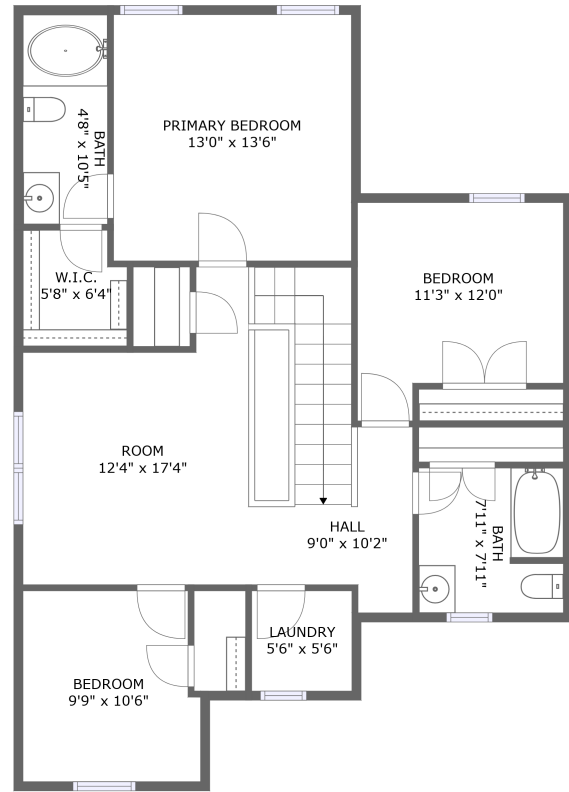

2650 Skyview Grove Court, Houston, Texas 77047, United States

FLOOR 1

FLOOR 2

Property summary

 **1** Garages

 **3** Bedrooms

 **2** Bathrooms

 **1** Half baths

 **2** Floors

 **1,825** Gross living area sqft

 **2,097** Total sqft

2650 Skyview Grove Court, Houston, Texas 77047, United States

Room dimensions

Floor 1

Total sqft: 1048 Living area: 776

#		Dimensions	sqft	Counted as living area
1	Dining Area	8'9" x 13'10"	121 sq. ft	Yes
2	WC	3'1" x 7'8"	24 sq. ft	Yes
3	Room	9'9" x 9'10"	90 sq. ft	Yes
4	Garage	11'1" x 22'6"	248 sq. ft	No
5	Foyer	6'7" x 8'11"	46 sq. ft	Yes
6	Living Room	14'7" x 18'0"	282 sq. ft	Yes
7	Kitchen	9'3" x 13'6"	115 sq. ft	Yes

2650 Skyview Grove Court, Houston, Texas 77047, United States

Room dimensions

Floor 2

Total sqft: 1049 Living area: 1049

#		Dimensions	sqft	Counted as living area
8	Primary Bedroom	13'0" x 13'6"	176 sq. ft	Yes
9	Bedroom	11'3" x 12'0"	118 sq. ft	Yes
10	Bath	4'8" x 10'5"	53 sq. ft	Yes
11	Bedroom	9'9" x 10'6"	98 sq. ft	Yes
12	W.I.C.	5'8" x 6'4"	34 sq. ft	Yes
13	Hall	9'0" x 10'2"	132 sq. ft	Yes
14	Laundry	5'6" x 5'6"	30 sq. ft	Yes
15	Room	12'4" x 17'4"	171 sq. ft	Yes
16	Bath	7'11" x 7'11"	62 sq. ft	Yes

2 Floor 1 - WC

Dimensions: 3'1" x 7'8"
Area: 24 sq. ft
Counted as living area: Yes

Heated: Yes
Finished: Yes
Enclosed: Yes
Contiguous: Yes
Permitted: Yes
Wet space: Yes
Addition: No
Conversion: No

2650 Skyview Grove Court, Houston, Texas 77047, United States