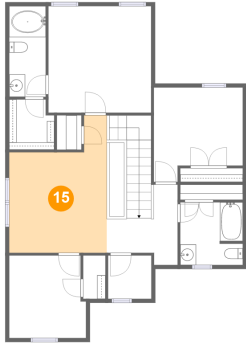

2650 Skyview Grove Court, Houston, Texas 77047, United States

15 Floor 2 - Room

Dimensions: 12'4" x 17'4"
Area: 171 sq. ft
Counted as living area: Yes

Heated: Yes
Finished: Yes
Enclosed: Yes
Contiguous: Yes
Permitted: Yes
Wet space: No
Addition: No
Conversion: No