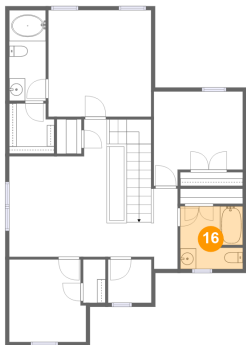

2650 Skyview Grove Court, Houston, Texas 77047, United States

12 Floor 2 - W.I.C.

Dimensions: 5'8" x 6'4"
Area: 34 sq. ft
Counted as living area: Yes

Heated: Yes
Finished: Yes
Enclosed: Yes
Contiguous: Yes
Permitted: Yes
Wet space: No
Addition: No
Conversion: No

13 Floor 2 - Hall

Dimensions: 9'0" x 10'2"
Area: 132 sq. ft
Counted as living area: Yes

Heated: Yes
Finished: Yes
Enclosed: Yes
Contiguous: Yes
Permitted: Yes
Wet space: No
Addition: No
Conversion: No

14 Floor 2 - Laundry

Dimensions: 5'6" x 5'6"
Area: 30 sq. ft
Counted as living area: Yes

Heated: Yes
Finished: Yes
Enclosed: Yes
Contiguous: Yes
Permitted: Yes
Wet space: No
Addition: No
Conversion: No

2650 Skyview Grove Court, Houston, Texas 77047, United States

15 Floor 2 - Room

Dimensions: 12'4" x 17'4"
Area: 171 sq. ft
Counted as living area: Yes

Heated: Yes
Finished: Yes
Enclosed: Yes
Contiguous: Yes
Permitted: Yes
Wet space: No
Addition: No
Conversion: No

16 Floor 2 - Bath