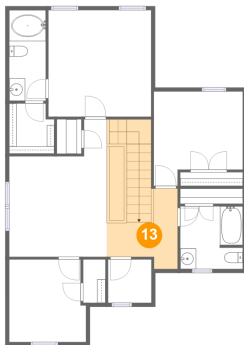

11 Floor 2 - Bedroom

Dimensions: 9'9" x 10'6"
Area: 98 sq. ft
Counted as living area: Yes

Heated: Yes
Finished: Yes
Enclosed: Yes
Contiguous: Yes
Permitted: Yes
Wet space: No
Addition: No
Conversion: No

2650 Skyview Grove Court, Houston, Texas 77047, United States

12 Floor 2 - W.I.C.

Dimensions: 5'8" x 6'4"
Area: 34 sq. ft
Counted as living area: Yes

Heated: Yes
Finished: Yes
Enclosed: Yes
Contiguous: Yes
Permitted: Yes
Wet space: No
Addition: No
Conversion: No

13 Floor 2 - Hall

Dimensions: 9'0" x 10'2"
Area: 132 sq. ft
Counted as living area: Yes

Heated: Yes
Finished: Yes
Enclosed: Yes
Contiguous: Yes
Permitted: Yes
Wet space: No
Addition: No
Conversion: No

14 Floor 2 - Laundry

Dimensions: 5'6" x 5'6"
Area: 30 sq. ft
Counted as living area: Yes

Heated: Yes
Finished: Yes
Enclosed: Yes
Contiguous: Yes
Permitted: Yes
Wet space: No
Addition: No
Conversion: No

2650 Skyview Grove Court, Houston, Texas 77047, United States