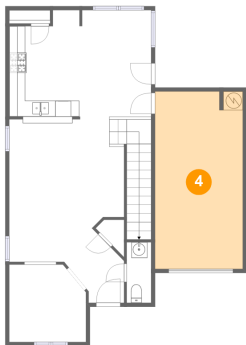

2650 Skyview Grove Court, Houston, Texas 77047, United States

1 Floor 1 - Dining Area

Dimensions: 8'9" x 13'10"
Area: 121 sq. ft
Counted as living area: Yes

Heated: Yes
Finished: Yes
Enclosed: Yes
Contiguous: Yes
Permitted: Yes
Wet space: No
Addition: No
Conversion: No

2 Floor 1 - WC

Dimensions: 3'1" x 7'8"
Area: 24 sq. ft
Counted as living area: Yes

Heated: Yes
Finished: Yes
Enclosed: Yes
Contiguous: Yes
Permitted: Yes
Wet space: Yes
Addition: No
Conversion: No

2650 Skyview Grove Court, Houston, Texas 77047, United States

3 Floor 1 - Room

Dimensions: 9'9" x 9'10"
Area: 90 sq. ft
Counted as living area: Yes

Heated: Yes
Finished: Yes
Enclosed: Yes
Contiguous: Yes
Permitted: Yes
Wet space: No
Addition: No
Conversion: No

4 Floor 1 - Garage

Dimensions: 11'1" x 22'6"
Area: 248 sq. ft
Counted as living area: No

Heated: No
Finished: No
Enclosed: Yes
Contiguous: Yes
Permitted: Yes
Wet space: No
Addition: No
Conversion: No

5 Floor 1 - Foyer

Dimensions: 6'7" x 8'11"
Area: 46 sq. ft
Counted as living area: Yes