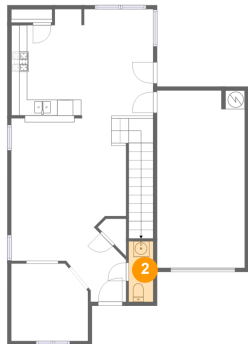

2650 Skyview Grove Court, Houston, Texas 77047, United States

Room dimensions

Floor 2

Total sqft: 1049 Living area: 1049

#		Dimensions	sqft	Counted as living area
8	Primary Bedroom	13'0" x 13'6"	176 sq. ft	Yes
9	Bedroom	11'3" x 12'0"	118 sq. ft	Yes
10	Bath	4'8" x 10'5"	53 sq. ft	Yes
11	Bedroom	9'9" x 10'6"	98 sq. ft	Yes
12	W.I.C.	5'8" x 6'4"	34 sq. ft	Yes
13	Hall	9'0" x 10'2"	132 sq. ft	Yes
14	Laundry	5'6" x 5'6"	30 sq. ft	Yes
15	Room	12'4" x 17'4"	171 sq. ft	Yes
16	Bath	7'11" x 7'11"	62 sq. ft	Yes

2650 Skyview Grove Court, Houston, Texas 77047, United States

1 Floor 1 - Dining Area

Dimensions: 8'9" x 13'10"
Area: 121 sq. ft
Counted as living area: Yes

Heated: Yes
Finished: Yes
Enclosed: Yes
Contiguous: Yes
Permitted: Yes
Wet space: No
Addition: No
Conversion: No

2 Floor 1 - WC

Dimensions: 3'1" x 7'8"
Area: 24 sq. ft
Counted as living area: Yes

Heated: Yes
Finished: Yes
Enclosed: Yes
Contiguous: Yes
Permitted: Yes
Wet space: Yes
Addition: No
Conversion: No

2650 Skyview Grove Court, Houston, Texas 77047, United States

3 Floor 1 - Room

Dimensions: 9'9" x 9'10"
Area: 90 sq. ft
Counted as living area: Yes

Heated: Yes
Finished: Yes
Enclosed: Yes
Contiguous: Yes
Permitted: Yes
Wet space: No
Addition: No
Conversion: No

4 Floor 1 - Garage