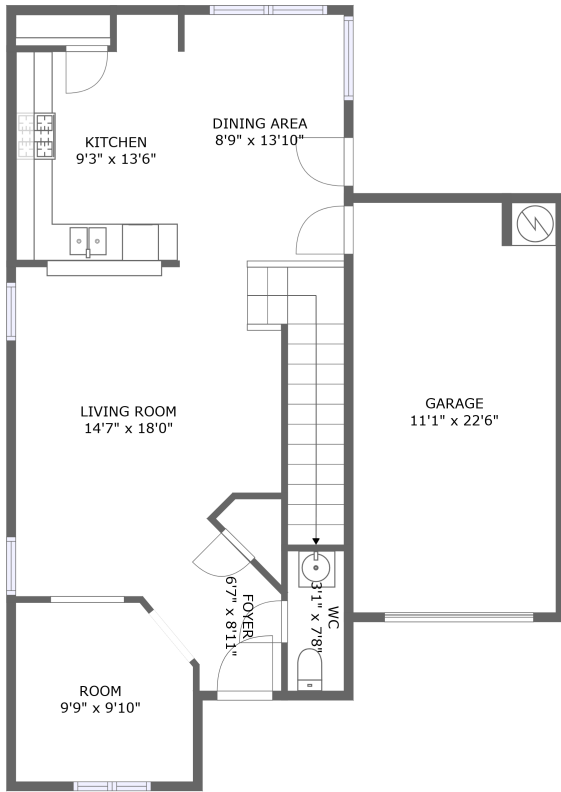

2650 Skyview Grove Court, Houston, Texas 77047, United States

FLOOR 1

FLOOR 2

Property summary

 **1** Garages

 **3** Bedrooms

 **2** Bathrooms

 **1** Half baths

 **2** Floors

 **1,825** Gross living area sqft

 **2,097** Total sqft

2650 Skyview Grove Court, Houston, Texas 77047, United States

Room dimensions

Floor 1

Total sqft: 1048 Living area: 776

#		Dimensions	sqft	Counted as living area
1	Dining Area	8'9" x 13'10"	121 sq. ft	Yes
2	WC	3'1" x 7'8"	24 sq. ft	Yes
3	Room	9'9" x 9'10"	90 sq. ft	Yes
4	Garage	11'1" x 22'6"	248 sq. ft	No
5	Foyer	6'7" x 8'11"	46 sq. ft	Yes
6	Living Room	14'7" x 18'0"	282 sq. ft	Yes
7	Kitchen	9'3" x 13'6"	115 sq. ft	Yes

2650 Skyview Grove Court, Houston, Texas 77047, United States

Room dimensions

Floor 2

Total sqft: 1049 Living area: 1049

#		Dimensions	sqft	Counted as living area
8	Primary Bedroom	13'0" x 13'6"	176 sq. ft	Yes
9	Bedroom	11'3" x 12'0"	118 sq. ft	Yes
10	Bath	4'8" x 10'5"	53 sq. ft	Yes
11	Bedroom	9'9" x 10'6"	98 sq. ft	Yes
12	W.I.C.	5'8" x 6'4"	34 sq. ft	Yes
13	Hall	9'0" x 10'2"	132 sq. ft	Yes
14	Laundry	5'6" x 5'6"	30 sq. ft	Yes
15	Room	12'4" x 17'4"	171 sq. ft	Yes
16	Bath	7'11" x 7'11"	62 sq. ft	Yes

2650 Skyview Grove Court, Houston, Texas 77047, United States

1 Floor 1 - Dining Area

Dimensions: 8'9" x 13'10"
Area: 121 sq. ft
Counted as living area: Yes

Heated: Yes
Finished: Yes
Enclosed: Yes
Contiguous: Yes
Permitted: Yes
Wet space: No
Addition: No
Conversion: No