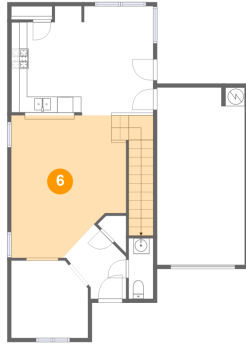

3 Floor 1 - Room

Dimensions: 9'9" x 9'10"
Area: 90 sq. ft
Counted as living area: Yes

Heated: Yes
Finished: Yes
Enclosed: Yes
Contiguous: Yes
Permitted: Yes
Wet space: No
Addition: No
Conversion: No

4 Floor 1 - Garage

Dimensions: 11'1" x 22'6"
Area: 248 sq. ft
Counted as living area: No

Heated: No
Finished: No
Enclosed: Yes
Contiguous: Yes
Permitted: Yes
Wet space: No
Addition: No
Conversion: No

5 Floor 1 - Foyer

Dimensions: 6'7" x 8'11"
Area: 46 sq. ft
Counted as living area: Yes

Heated: Yes
Finished: Yes
Enclosed: Yes
Contiguous: Yes
Permitted: Yes
Wet space: No
Addition: No
Conversion: No

2650 Skyview Grove Court, Houston, Texas 77047, United States

6 Floor 1 - Living Room

Dimensions: 14'7" x 18'0"
Area: 282 sq. ft
Counted as living area: Yes

Heated: Yes
Finished: Yes
Enclosed: Yes
Contiguous: Yes
Permitted: Yes
Wet space: No
Addition: No
Conversion: No

7 Floor 1 - Kitchen

Dimensions: 9'3" x 13'6"
Area: 115 sq. ft
Counted as living area: Yes