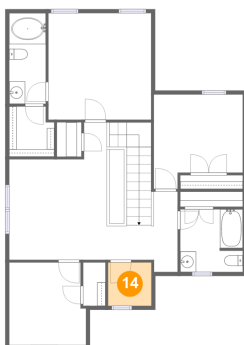

11 Floor 2 - Bedroom

Dimensions: 9'9" x 10'6"
Area: 98 sq. ft
Counted as living area: Yes

Heated: Yes
Finished: Yes
Enclosed: Yes
Contiguous: Yes
Permitted: Yes
Wet space: No
Addition: No
Conversion: No

2650 Skyview Grove Court, Houston, Texas 77047, United States

12 Floor 2 - W.I.C.

Dimensions: 5'8" x 6'4"
Area: 34 sq. ft
Counted as living area: Yes

Heated: Yes
Finished: Yes
Enclosed: Yes
Contiguous: Yes
Permitted: Yes
Wet space: No
Addition: No
Conversion: No

13 Floor 2 - Hall

Dimensions: 9'0" x 10'2"
Area: 132 sq. ft
Counted as living area: Yes

Heated: Yes
Finished: Yes
Enclosed: Yes
Contiguous: Yes
Permitted: Yes
Wet space: No
Addition: No
Conversion: No

14 Floor 2 - Laundry

Dimensions: 5'6" x 5'6"
Area: 30 sq. ft
Counted as living area: Yes

Heated: Yes
Finished: Yes
Enclosed: Yes
Contiguous: Yes
Permitted: Yes
Wet space: No
Addition: No
Conversion: No

2650 Skyview Grove Court, Houston, Texas 77047, United States